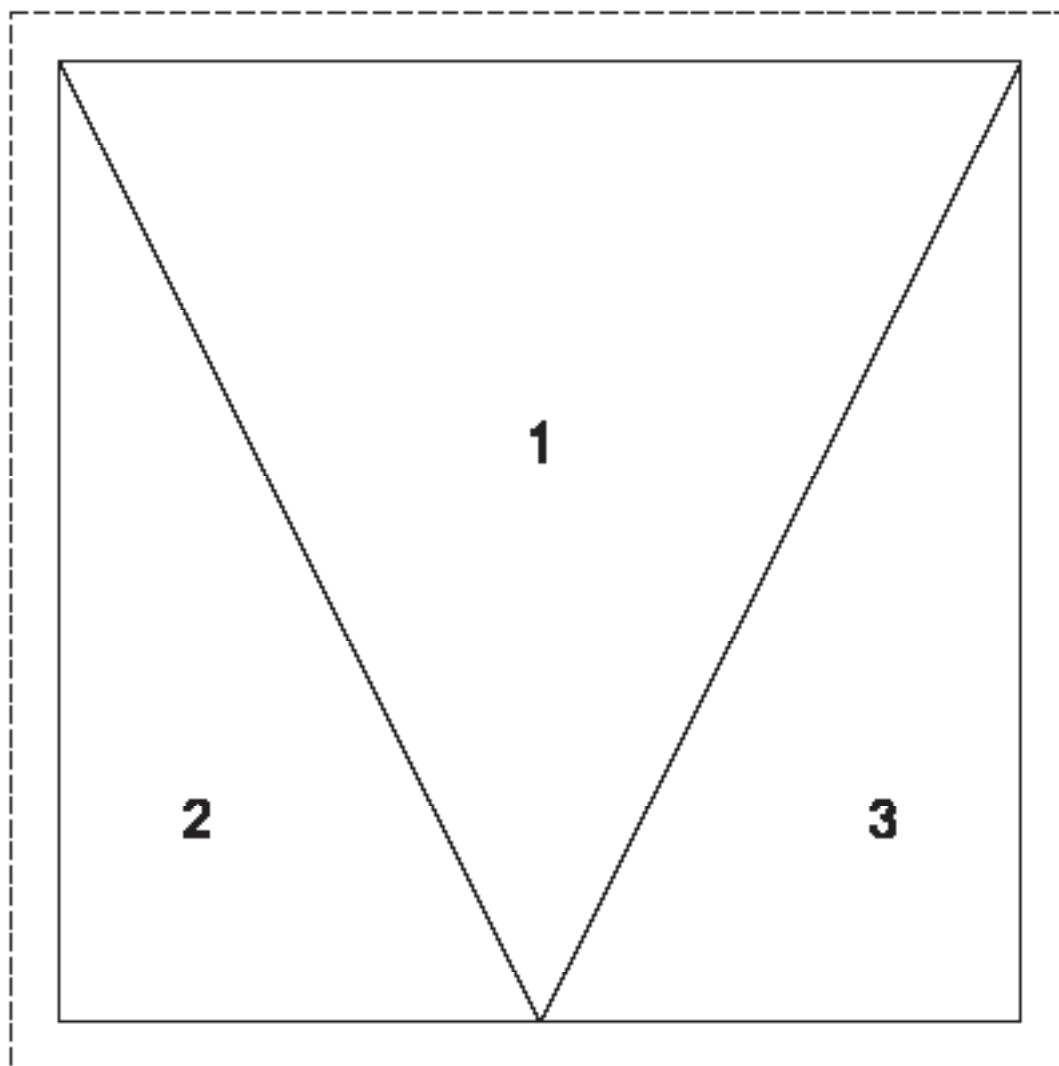

## Issue 123

PRINT AT 100%

**PRINT AT 100%**

When printed at the correct size, this box will measure 1in square.

**FPP TEMPLATES**

Economy Square  
ACTUAL SIZE

**TRY 3 ISSUES FOR £5!**  
[www.buysubscriptions.com/LPDL20](http://www.buysubscriptions.com/LPDL20)

**PRINT AT 100%**

When printed at  
the correct size, this  
box will measure  
1in square.

**FPP TEMPLATES**

Tall Triangle  
ACTUAL SIZE

**TRY 3 ISSUES FOR £5!**  
[www.buysubscriptions.com/LPDL20](http://www.buysubscriptions.com/LPDL20)