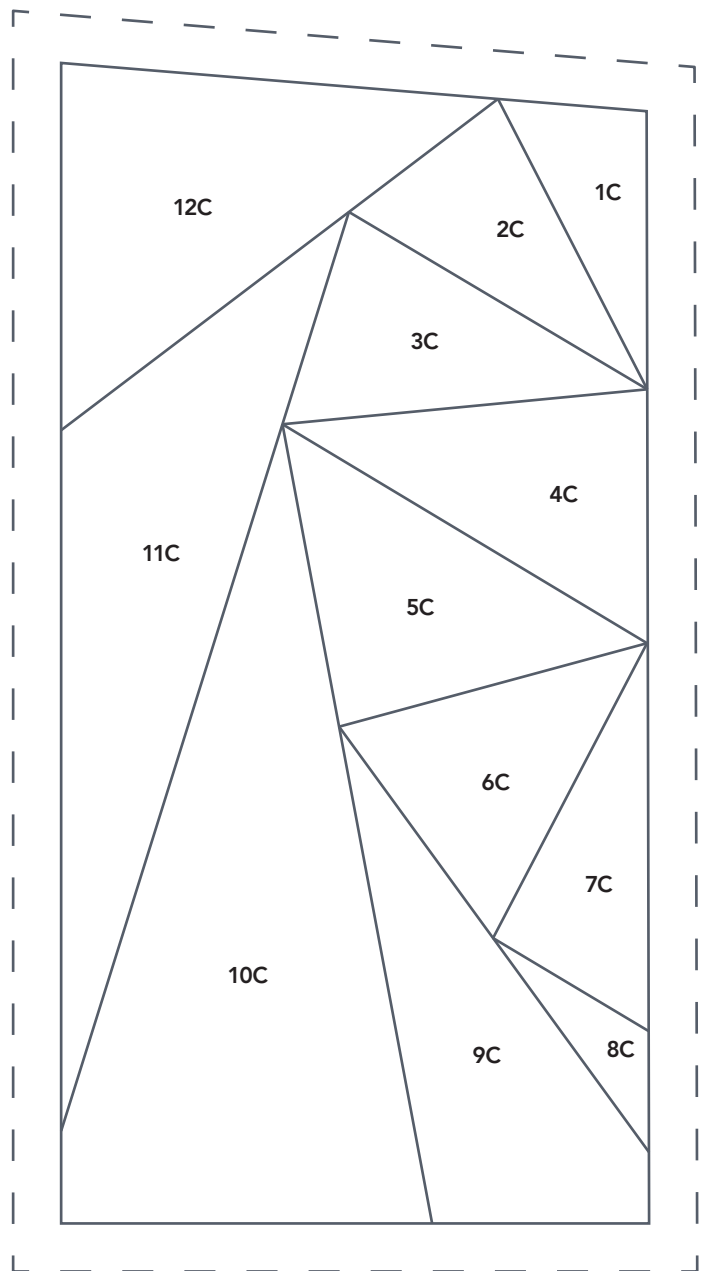

PRINT AT 100%
When printed at the correct size, this box will measure 1in square.

BUSHEL & PECK

Template B

ACTUAL SIZE

BUSHEL & PECK

Template A

ACTUAL SIZE

BUSHEL & PECK

Template C

ACTUAL SIZE

PRINT AT 100%
When printed at
the correct size, this
box will measure
1in square.

BUSHEL & PECK

Template E

ACTUAL SIZE

BUSHEL & PECK

Template D

ACTUAL SIZE