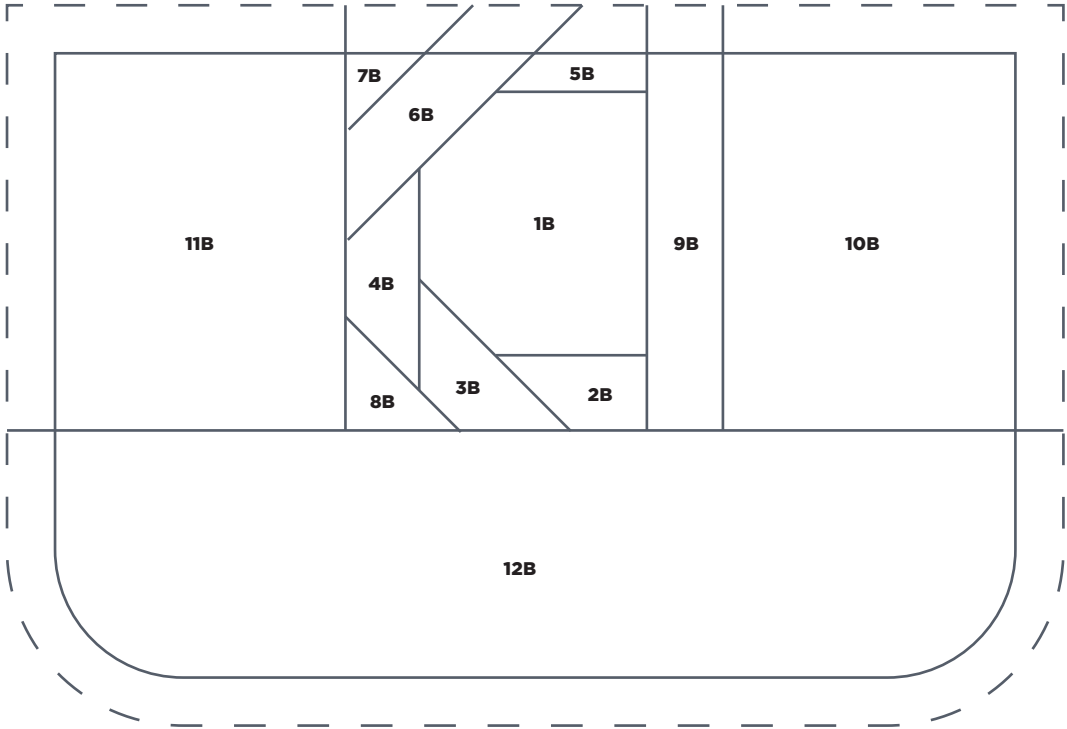

PRINT AT 100%
When printed at
the correct size, this
box will measure
1in square.

BEE BUNTING

Letter 'B' Section A

ACTUAL SIZE

BEE BUNTING

Letter 'B' Section B

ACTUAL SIZE