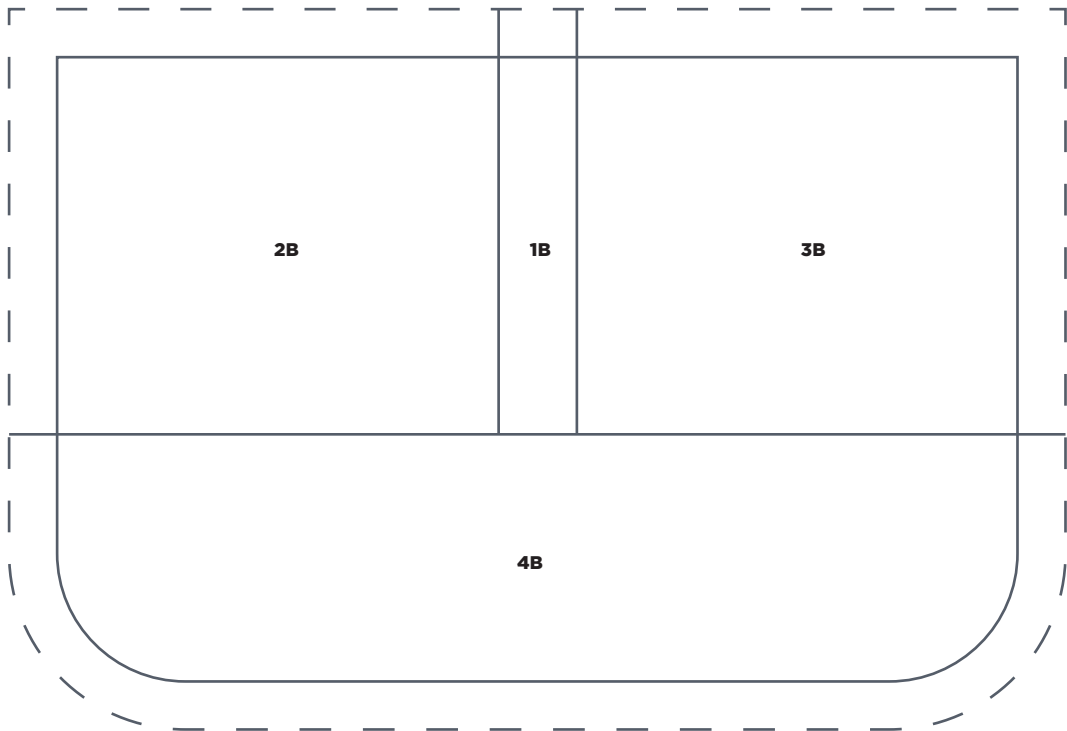

PRINT AT 100%
When printed at
the correct size, this
box will measure
1in square.

BEE BUNTING

Letter 'Y' Section A

ACTUAL SIZE

BEE BUNTING

Letter 'Y' Section B

ACTUAL SIZE