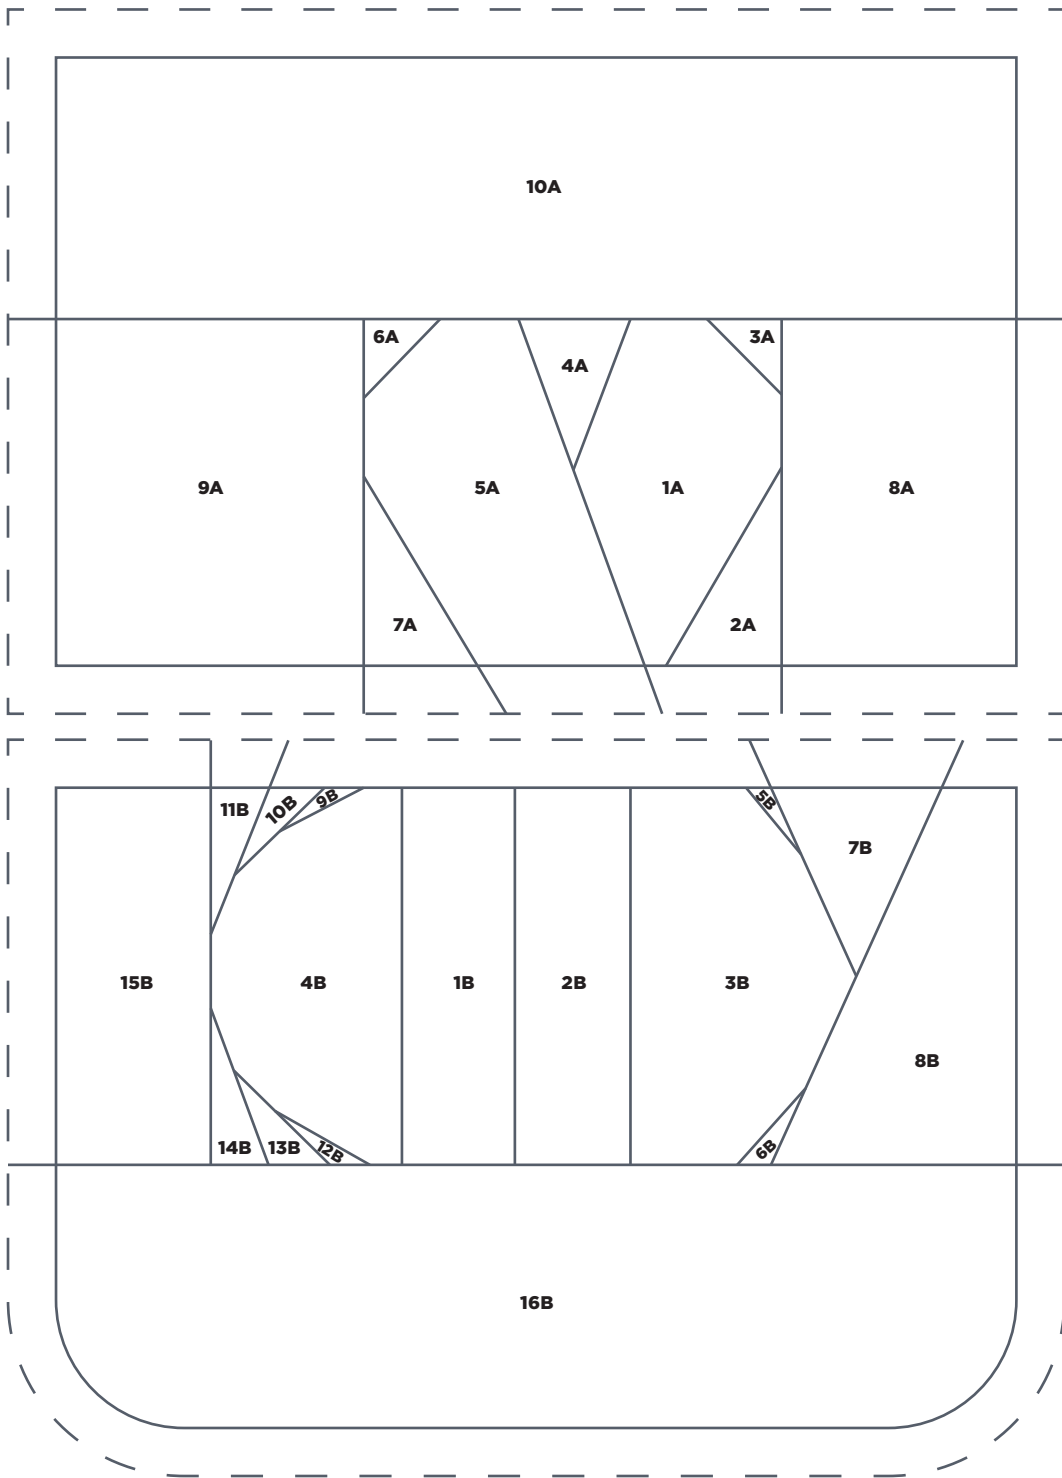

PRINT AT 100%
When printed at
the correct size, this
box will measure
1in square.

BEE BUNTING
Left Bee, Section B
ACTUAL SIZE