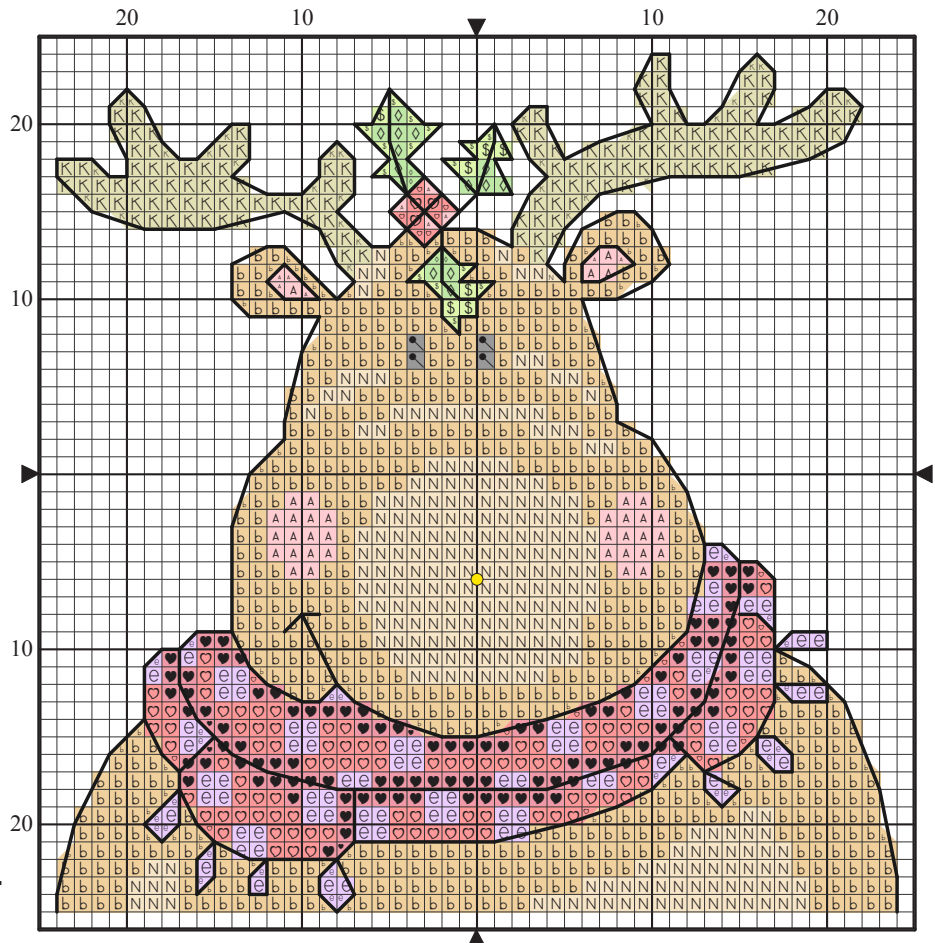

Rudolph & Santa key

✕ Cross stitch in two strands

	DMC	Anchor	Madeira	
∩	blanc	2	2402	white
e	209	98	803	lilac
♥	304	19	511	dark red
b	436	1045	2011	tan
N	437	362	2012	light tan
♥	666	46	210	red
K	677	886	2207	light sand
re	754	1012	305	peach
A	760	1022	405	pink
P	775	1031	1001	light blue
◇	3347	265	1408	grass green
§	3348	264	1409	light grass green
■	3799	236	1713	dark grey

✕ Backstitch in one strand

—	3799	236	1713	dark grey
---	------	-----	------	-----------

✕ Placement of bell

Designed by Jenny Barton

gathered.