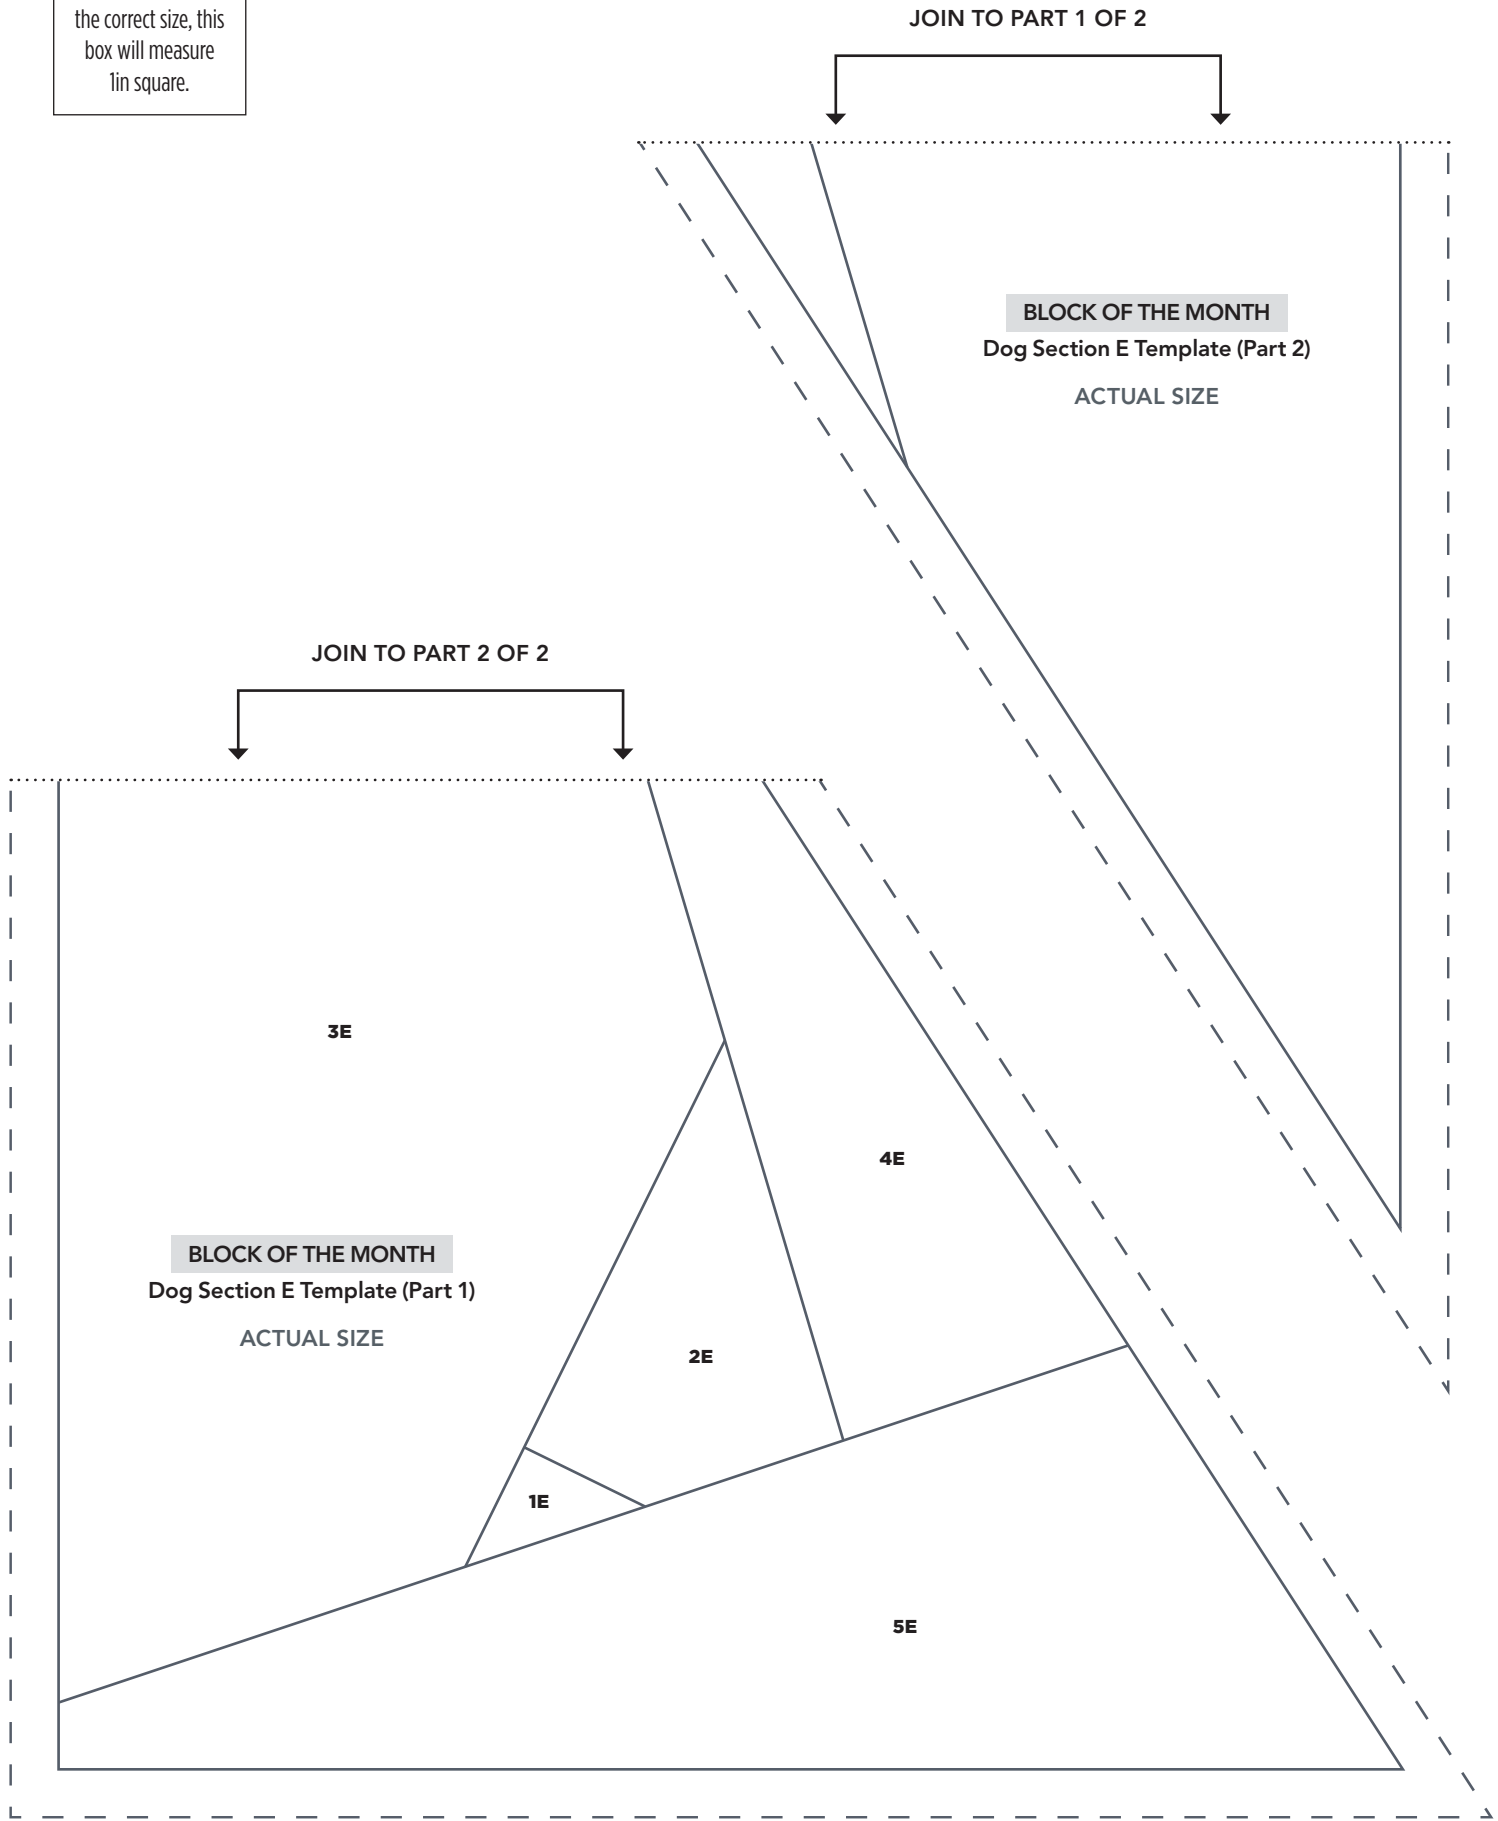

ACTUAL SIZE

PRINT AT 100%
When printed at
the correct size, this
box will measure
1in square.

BLOCK OF THE MONTH
Sausage Section E Template

ACTUAL SIZE

BLOCK OF THE MONTH
Sausage Section D Template

ACTUAL SIZE

BLOCK OF THE MONTH
Sausage Section F Template

ACTUAL SIZE

PRINT AT 100%
When printed at
the correct size, this
box will measure
1in square.

PRINT AT 100%
When printed at
the correct size, this
box will measure
1in square.

BLOCK OF THE MONTH
Dog Section D Template (Part 1)

ACTUAL SIZE

PRINT AT 100%
When printed at
the correct size, this
box will measure
1in square.

BLOCK OF THE MONTH
Dog Section D Template (Part 2)

ACTUAL SIZE

PRINT AT 100%
When printed at
the correct size, this
box will measure
1in square.

BLOCK OF THE MONTH
Dog Section D Template (Part 3)
ACTUAL SIZE

JOIN TO PART 2 OF 3

JOIN TO PART 1 OF 3

BLOCK OF THE MONTH
Dog Section A Template
ACTUAL SIZE