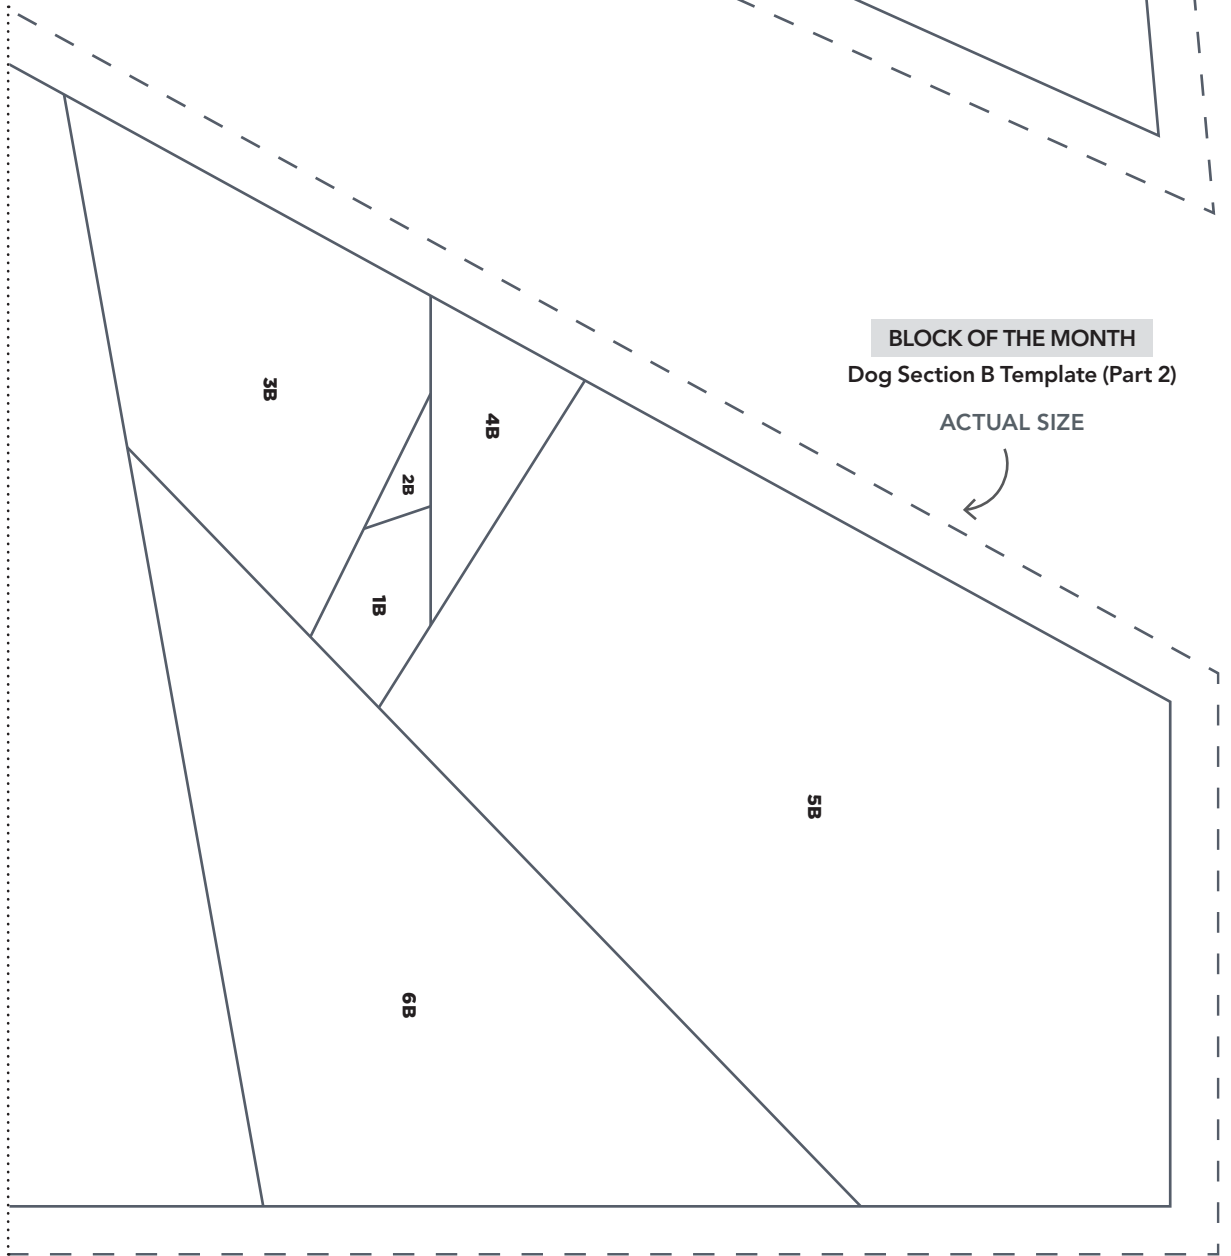

BLOCK OF THE MONTH
Dog Section D Template (Part 1)

ACTUAL SIZE

PRINT AT 100%
When printed at
the correct size, this
box will measure
1in square.

BLOCK OF THE MONTH
Dog Section D Template (Part 2)

ACTUAL SIZE

PRINT AT 100%
When printed at
the correct size, this
box will measure
1in square.

BLOCK OF THE MONTH
Dog Section D Template (Part 3)
ACTUAL SIZE

JOIN TO PART 2 OF 3

JOIN TO PART 1 OF 3

BLOCK OF THE MONTH
Dog Section A Template
ACTUAL SIZE

PRINT AT 100%
When printed at
the correct size, this
box will measure
1in square.

PRINT AT 100%
When printed at
the correct size, this
box will measure
1in square.

BLOCK OF THE MONTH
Dog Section B Template (Part 1)
ACTUAL SIZE

PRINT AT 100%
When printed at
the correct size, this
box will measure
1in square.

BLOCK OF THE MONTH
Dog Section C Template
ACTUAL SIZE

BLOCK OF THE MONTH
Dog Section B Template (Part 2)
ACTUAL SIZE

JOIN TO PART 1 OF 2