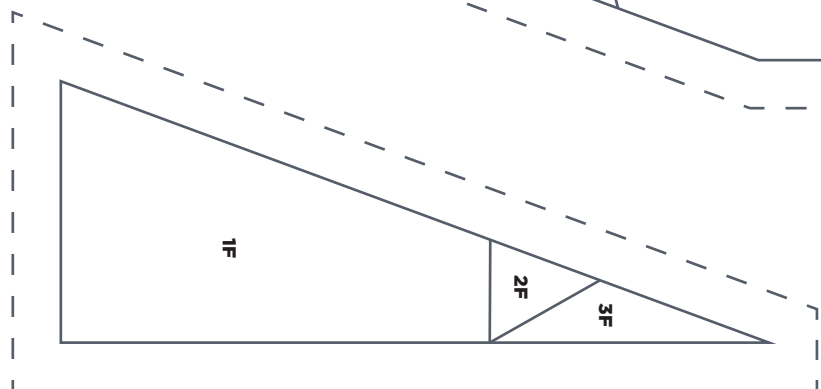

ACTUAL SIZE

PRINT AT 100%
When printed at
the correct size, this
box will measure
1in square.

BLOCK OF THE MONTH
Sausage Section E Template

ACTUAL SIZE

BLOCK OF THE MONTH
Sausage Section D Template

ACTUAL SIZE

BLOCK OF THE MONTH
Sausage Section F Template

ACTUAL SIZE

PRINT AT 100%
When printed at
the correct size, this
box will measure
1in square.

PRINT AT 100%
When printed at
the correct size, this
box will measure
1in square.

BLOCK OF THE MONTH
Dog Section D Template (Part 1)

ACTUAL SIZE

PRINT AT 100%
When printed at
the correct size, this
box will measure
1in square.

BLOCK OF THE MONTH
Dog Section D Template (Part 2)

ACTUAL SIZE