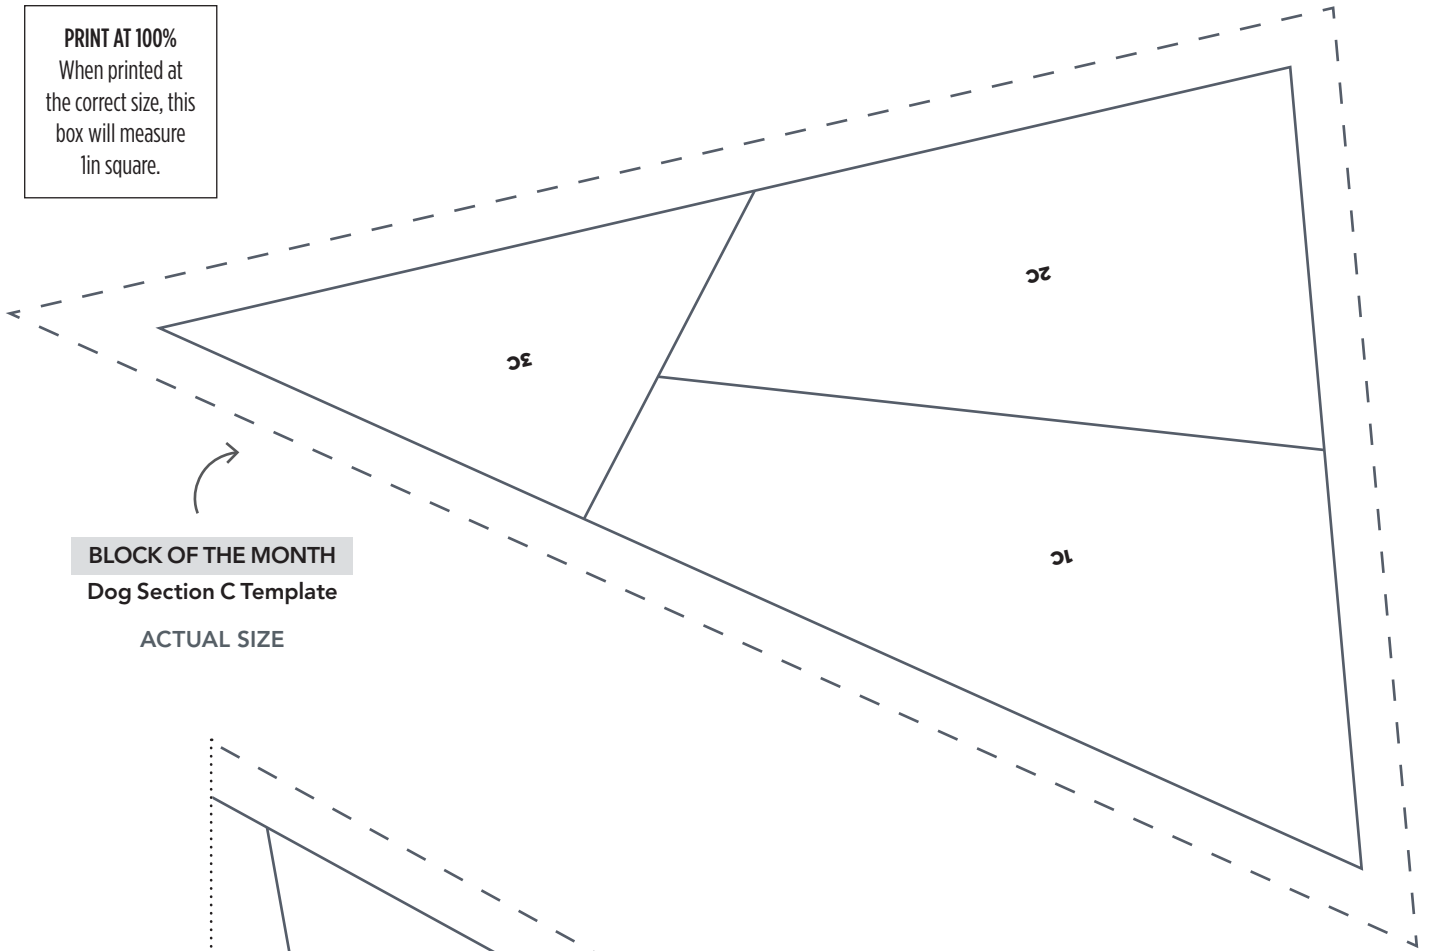

PRINT AT 100%
When printed at
the correct size, this
box will measure
1in square.

BLOCK OF THE MONTH
Dog Section D Template (Part 3)
ACTUAL SIZE

JOIN TO PART 2 OF 3

JOIN TO PART 1 OF 3

BLOCK OF THE MONTH
Dog Section A Template
ACTUAL SIZE

PRINT AT 100%
When printed at
the correct size, this
box will measure
1in square.

PRINT AT 100%
When printed at
the correct size, this
box will measure
1in square.

BLOCK OF THE MONTH
Dog Section B Template (Part 1)
ACTUAL SIZE

PRINT AT 100%
When printed at
the correct size, this
box will measure
1in square.

BLOCK OF THE MONTH
Dog Section C Template
ACTUAL SIZE

BLOCK OF THE MONTH
Dog Section B Template (Part 2)
ACTUAL SIZE

JOIN TO PART 1 OF 2