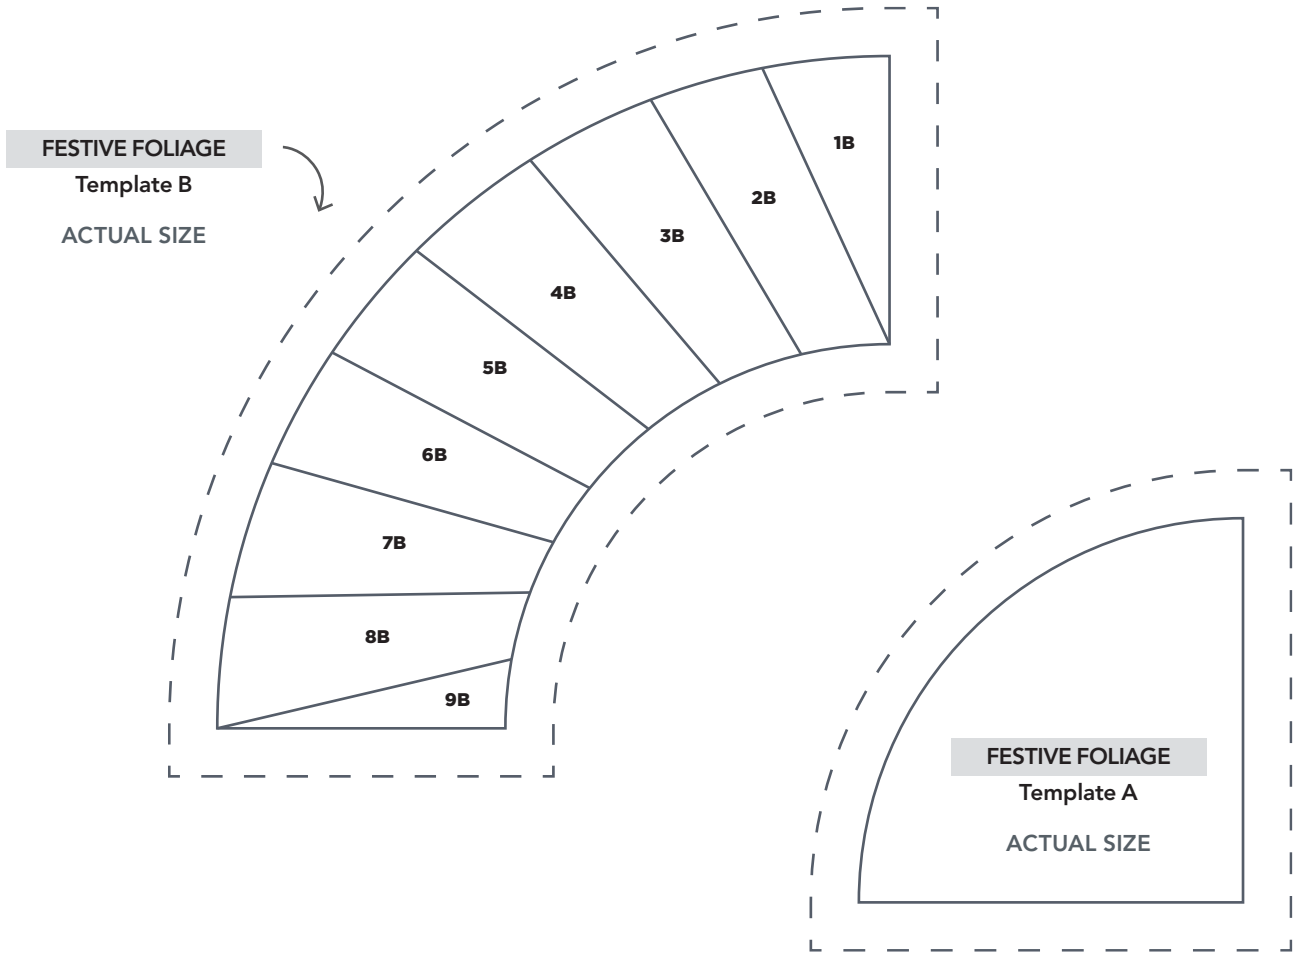

PRINT AT 100%
When printed at
the correct size, this
box will measure
1in square.

PRINT AT 100%
When printed at
the correct size, this
box will measure
1in square.