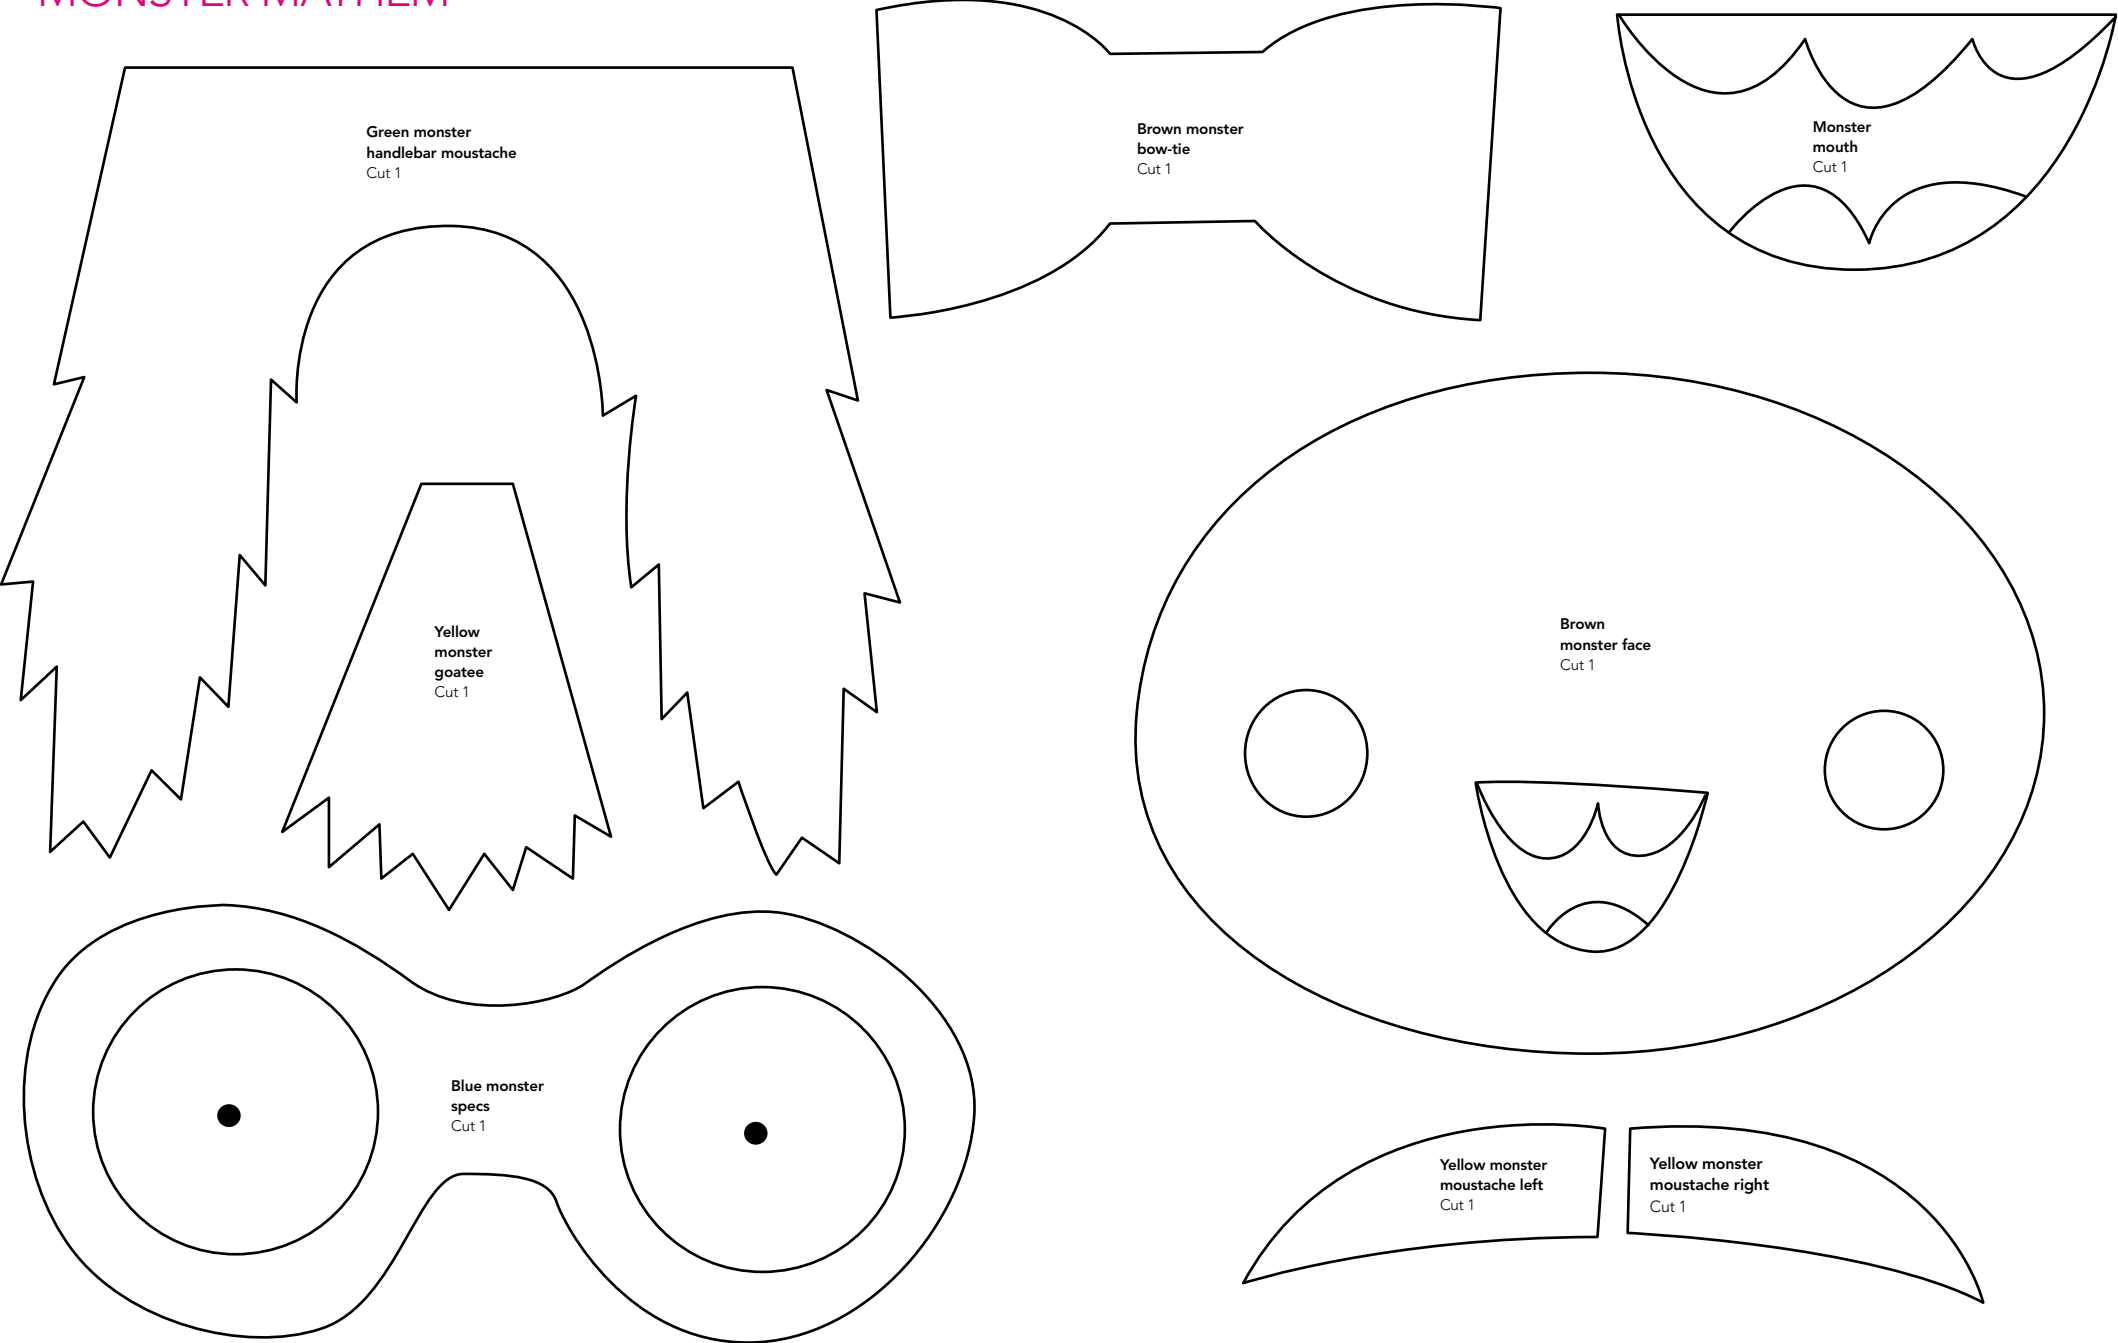

Crocheted chai cosy
Cut 1

Raspberry tea cosy
Cut 1

MONSTER MAYHEM

Grüber body
Cut 2

MONSTER MAYHEM

MONSTER MAYHEM

MONSTER MAYHEM

MONSTER MAYHEM

MONSTER MAYHEM

Blue monster mouth
Cut 1

Monster eyes
Cut 1 each

**Yellow
& Green
monsters
nose**
Cut 1

EMBROIDERY

EMBROIDERY CONT...