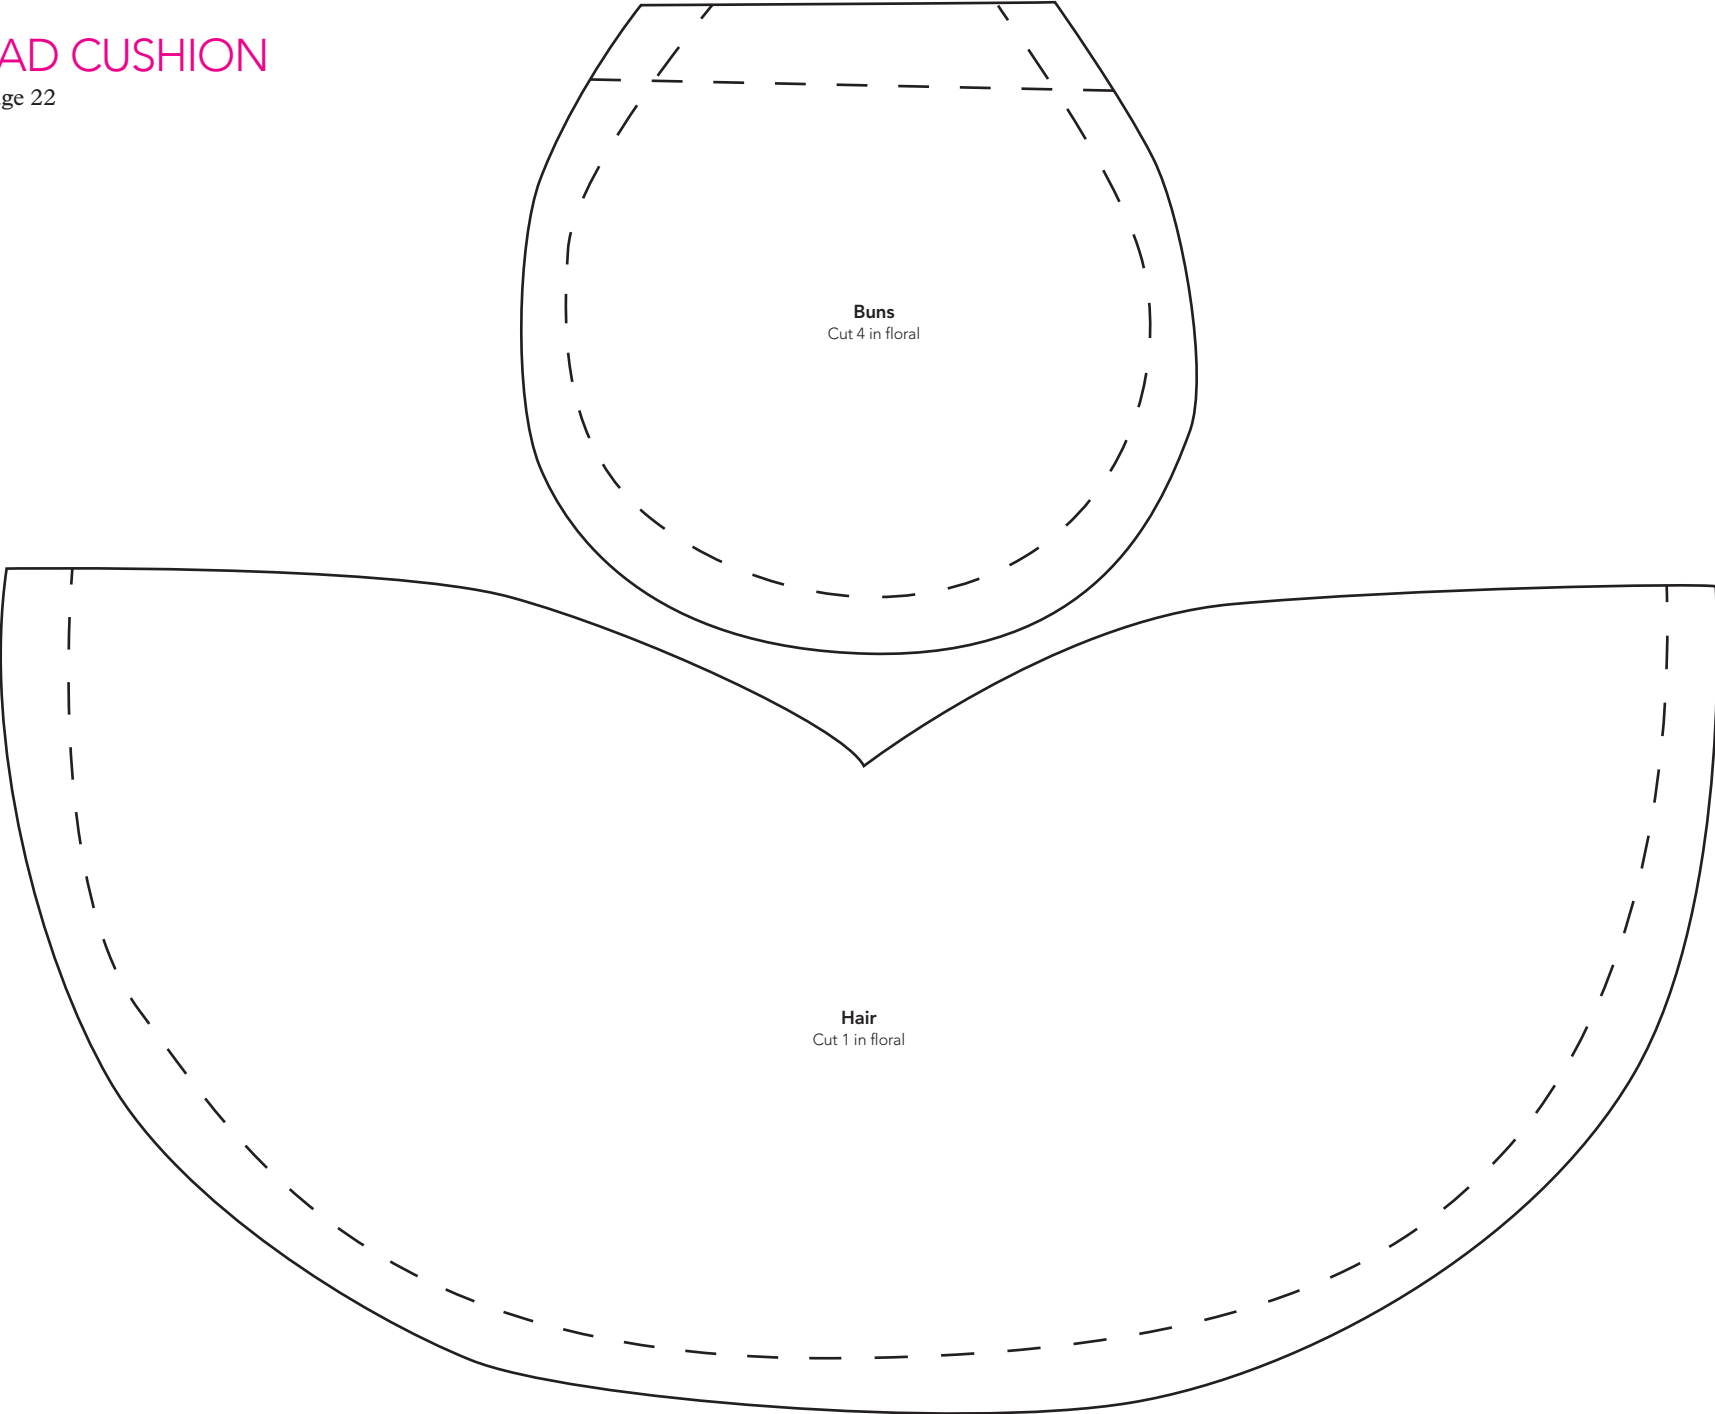

DOLL HEAD CUSHION

by Dee Rolston Page 22