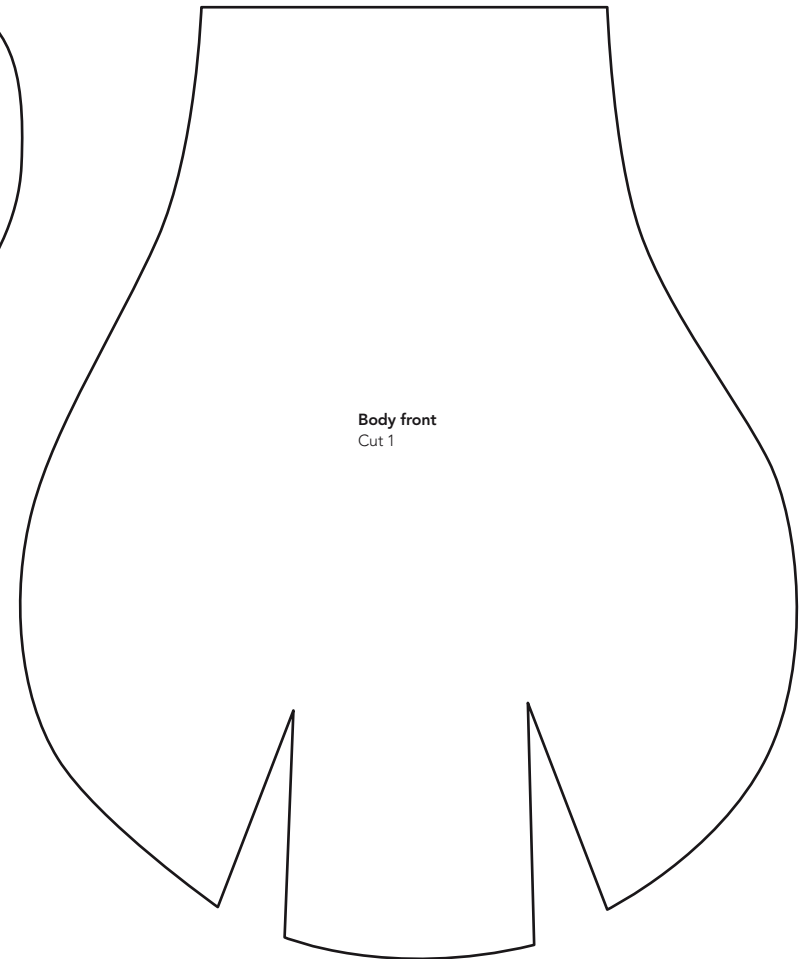

TEMPLATES ISSUE 18

PATCHWORK DRAUGHT EXCLUDER

Emma Hardy

Small hexagon
Cut 32 from paper

Large hexagon
Cut 32 from fabric

PLUSHIE DOG

Tania Ho

PLUSHIE DOG PATTERN: TANIA HO