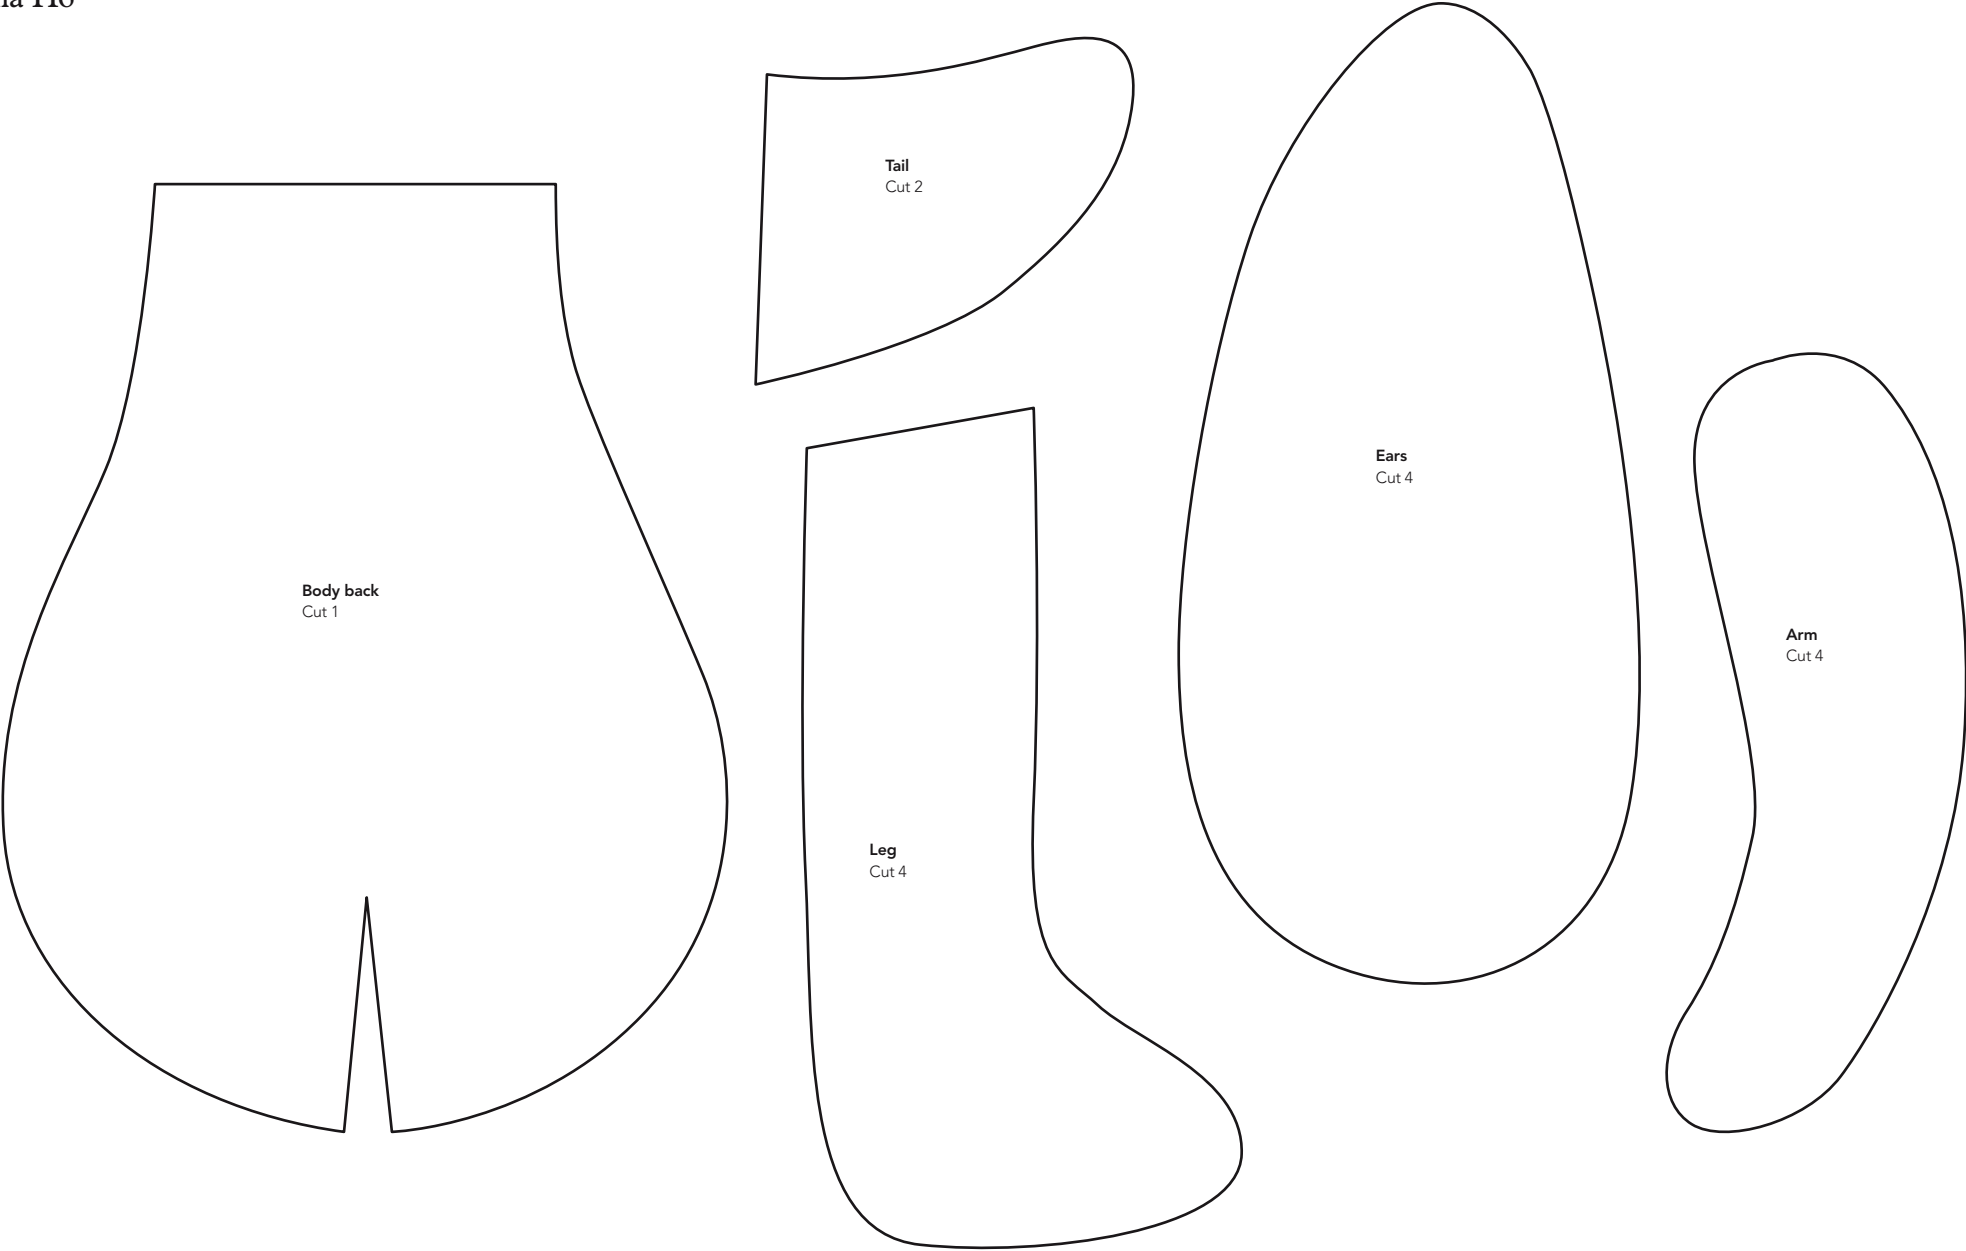

TEMPLATES ISSUE 18

PATCHWORK DRAUGHT EXCLUDER

Emma Hardy

Small hexagon
Cut 32 from paper

Large hexagon
Cut 32 from fabric

PLUSHIE DOG

Tania Ho

PLUSHIE DOG PATTERN: TANIA HO

PLUSHIE DOG

Tania Ho

PLUSHIE DOG PATTERN: TANIA HO

Thank you for downloading this project from *Mollie Makes*. The copyright in this project belongs to our lovely designers and to Future Publishing Limited. We've worked hard to create projects for you to make and love, so please don't re-sell or distribute our work without permission from *Mollie Makes*. We don't mind if you make a copy for a friend but please respect everyone's hard work and do not make any part of this PDF available to others through your website or a third party website, or copy it multiple times without our permission. Please pass on this information if you make a copy for a friend. Copyright law protects creative work and unauthorised copying is illegal. We appreciate your help.