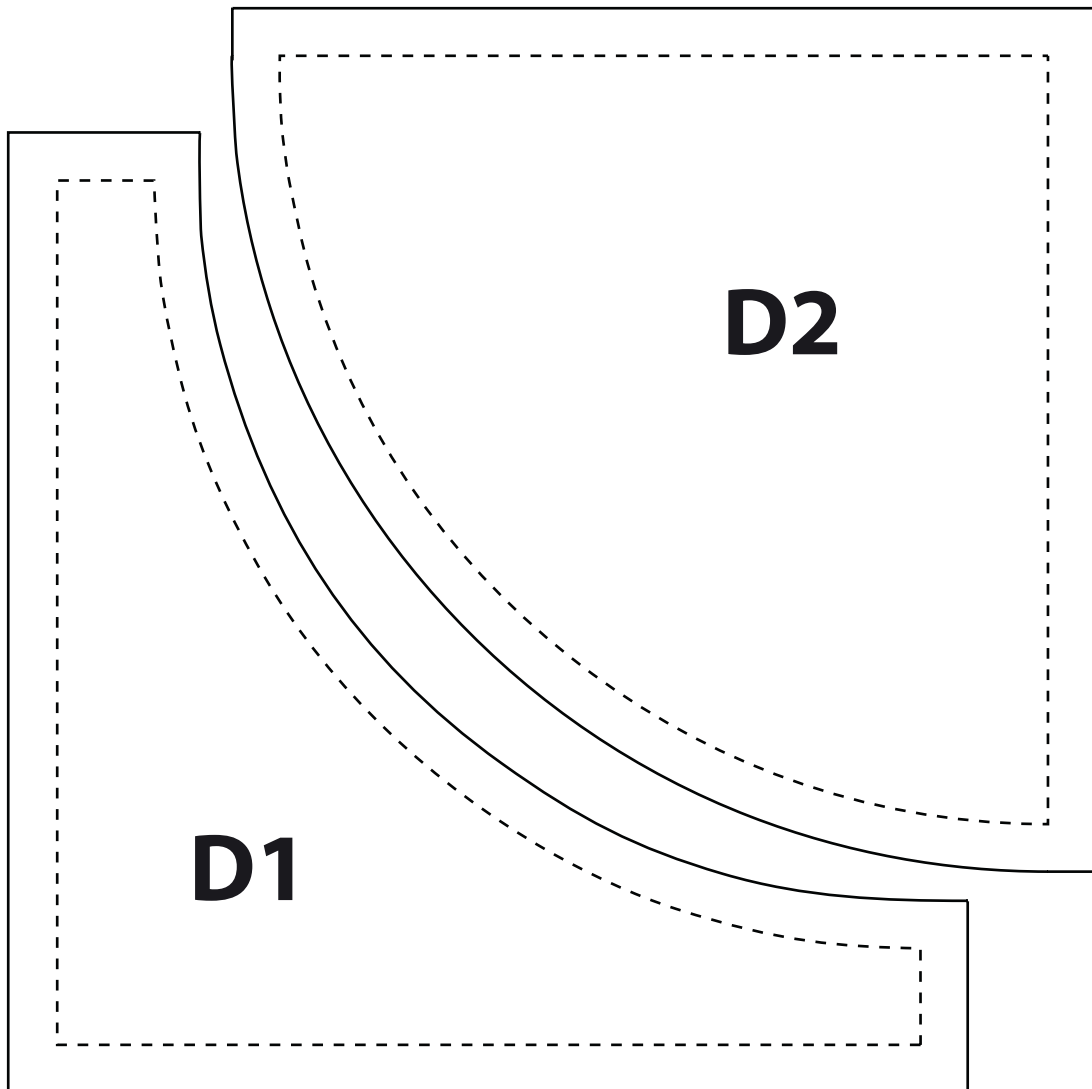

ACTUAL SIZE
Includes seam allowances.

When printed
at the correct
size, this box
will measure
1in / 26mm
square

CABLE KNIT

Lin Clements page 36

CURVED PIECING TEMPLATES

ACTUAL SIZE
Includes seam allowances.

When printed at the correct size, this box will measure 1in / 26mm square

HOPPING THROUGH THE HOLLY

Victoria Carrington page 73

POSITIONING TEMPLATE

ACTUAL SIZE

When printed at the correct size, this box will measure 1in / 26mm square

HOPPING THROUGH THE HOLLY

Victoria Carrington page 73

POSITIONING TEMPLATE

ACTUAL SIZE

When printed at the correct size, this box will measure 1in / 26mm square

HOPPING THROUGH THE HOLLY

Victoria Carrington page 73

POSITIONING TEMPLATE AND APPLIQUÉ TEMPLATES

APPLIQUÉ TEMPLATES ACTUAL SIZE
PLEASE NOTE: Appliqué templates are reversed and do NOT include seam allowances.

IVY LEAVES

HOLLY LEAVES

When printed at the correct size, this box will measure 1in / 26mm square