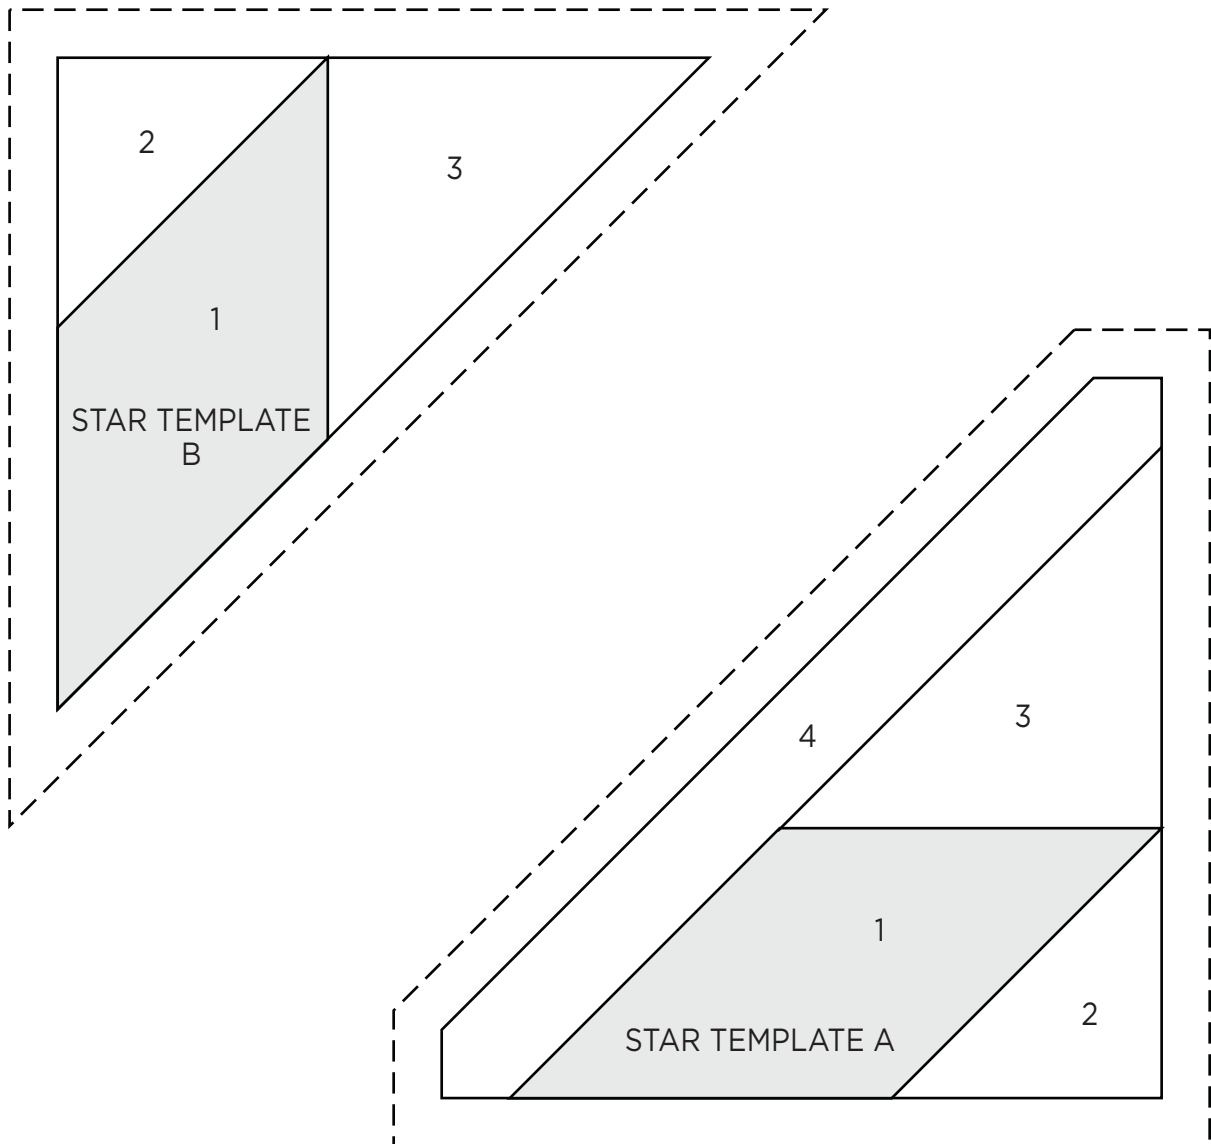

When printed at the correct size, this box will measure 1in / 26mm square

CHRISTMAS JUMPER

Lynne Goldsworthy page 22

FPP AND CUTTING TEMPLATES

ACTUAL SIZE
Includes seam allowances.