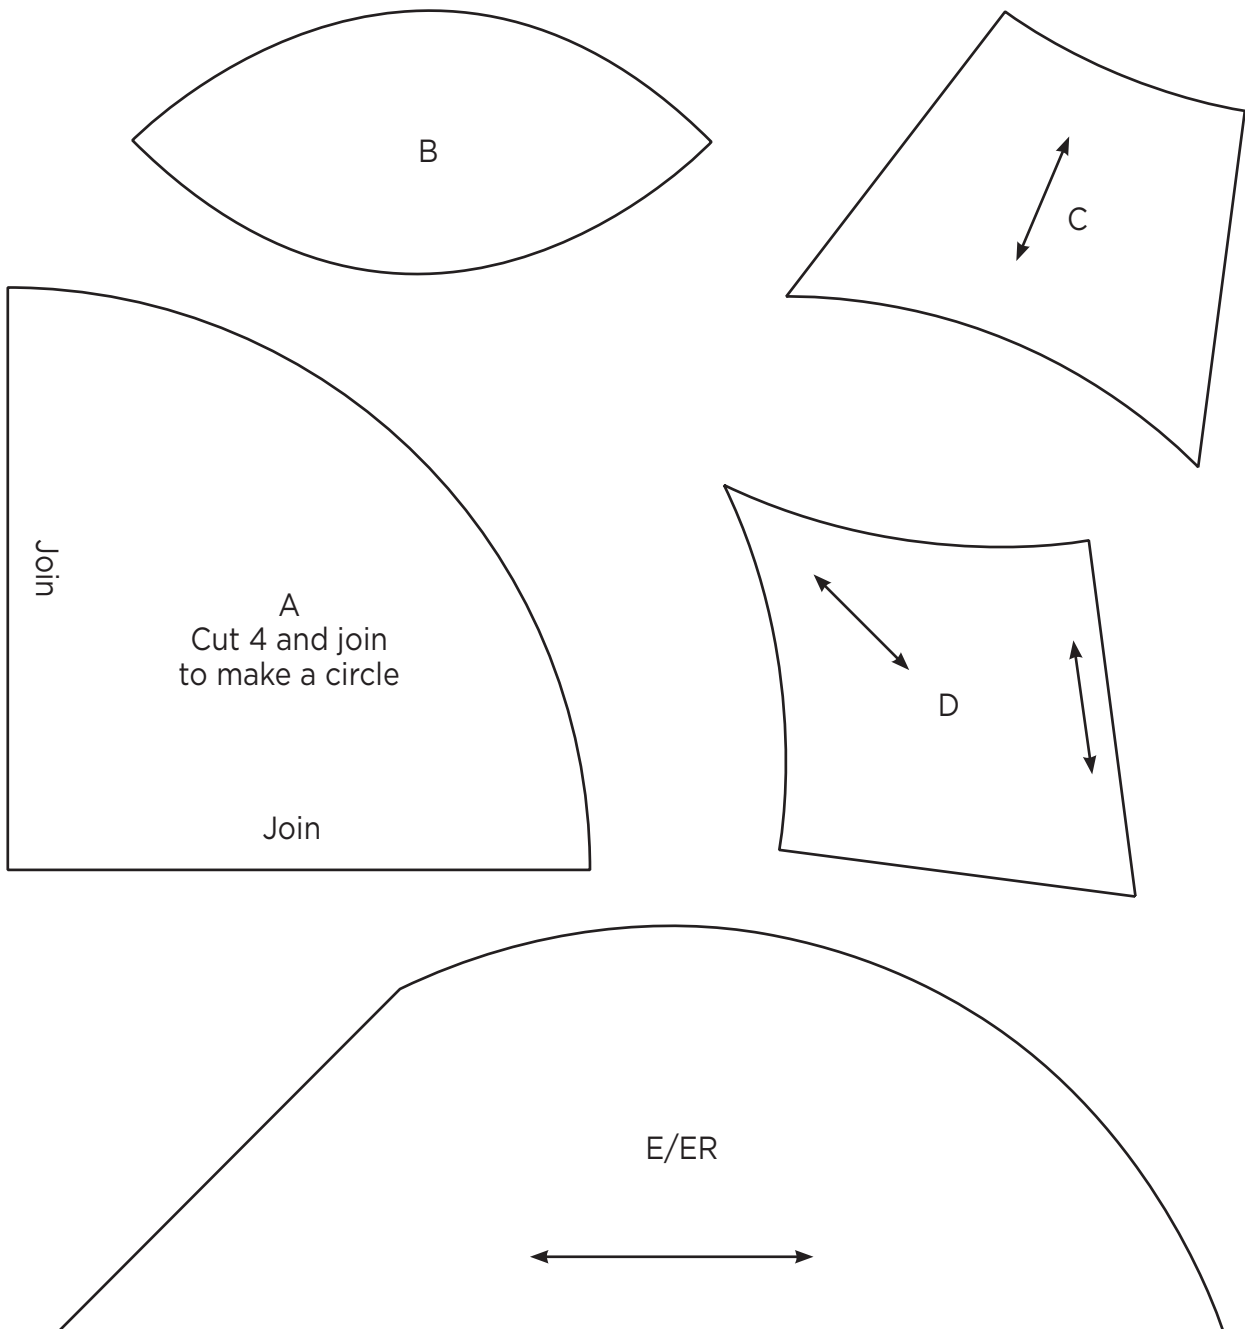

When printed
at the correct
size, this box
will measure
1in / 26mm
square

BLOCK OF THE MONTH

Carolyn Forster page 80

HAND-PIECING TEMPLATES

ACTUAL SIZE

PLEASE NOTE: Hand piecing templates do NOT include seam allowances.