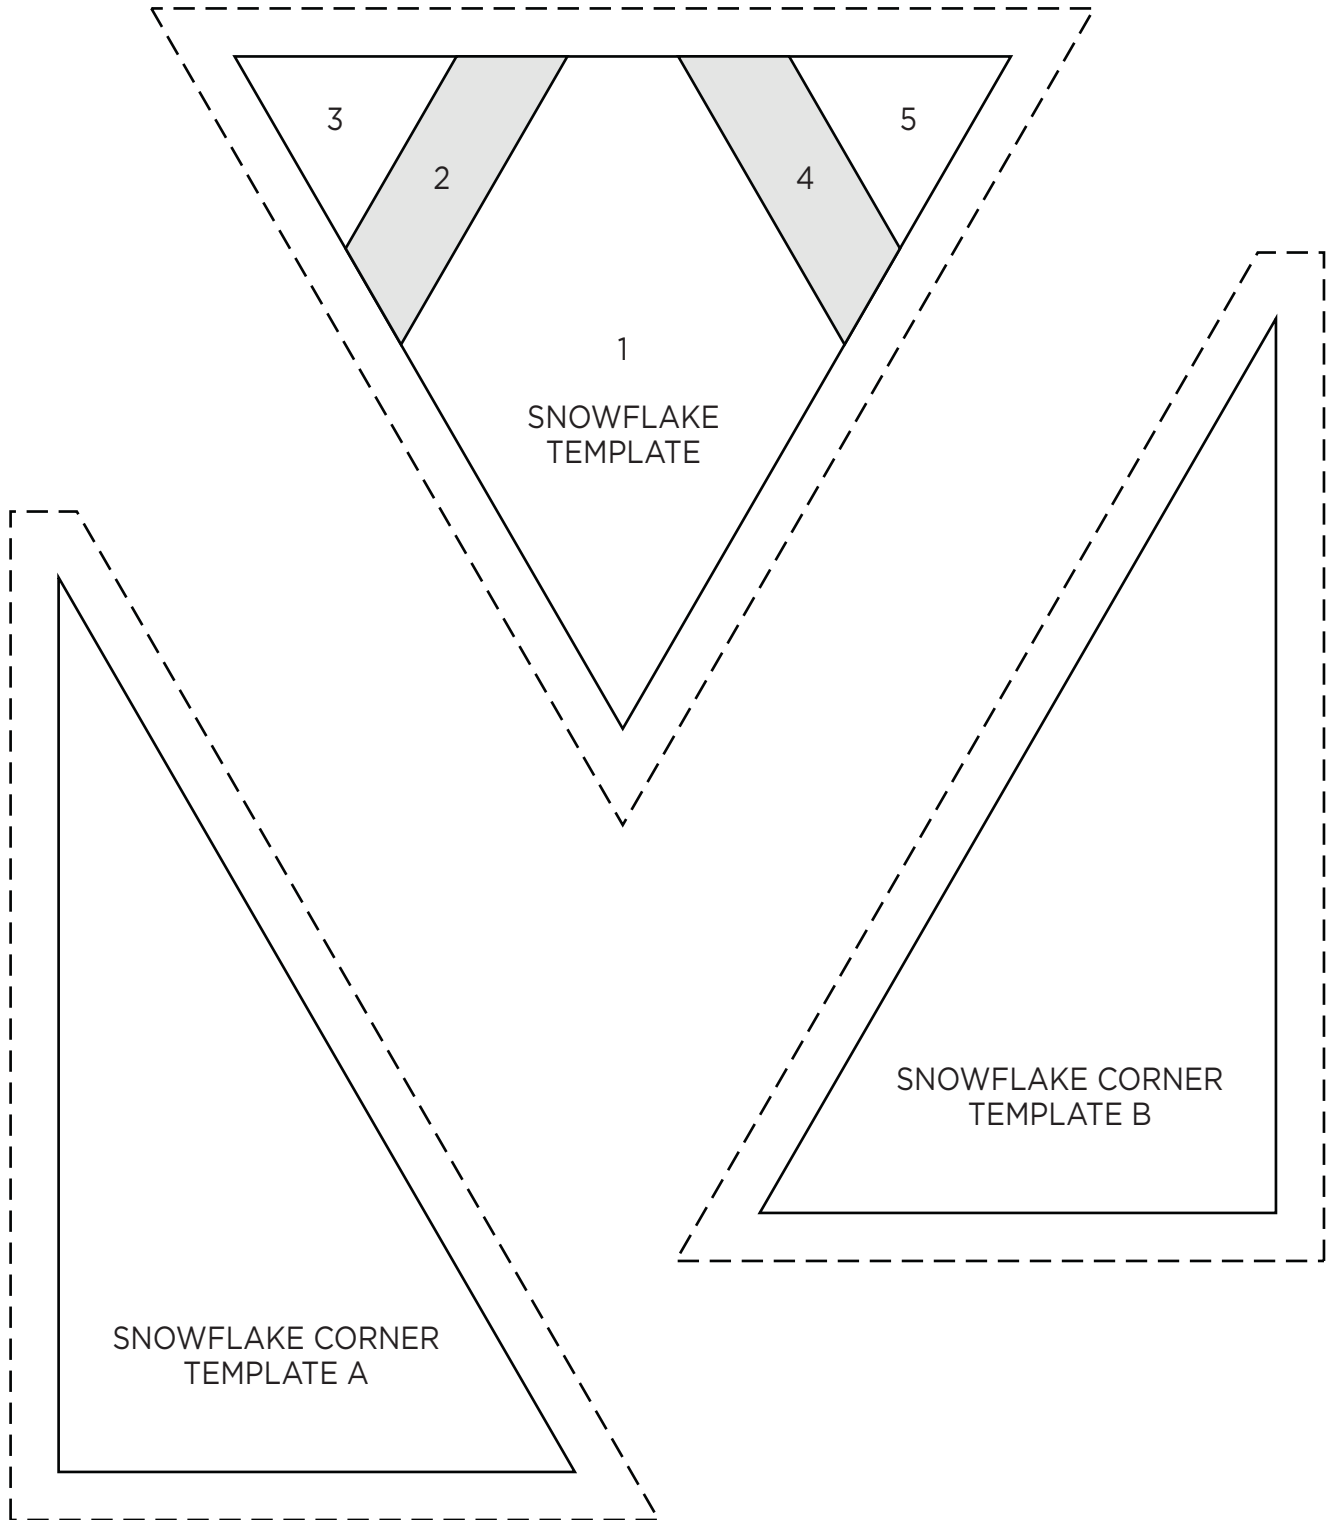

When printed at the correct size, this box will measure 1in / 26mm square

CHRISTMAS JUMPER

Lynne Goldsworthy page 22

FPP AND CUTTING TEMPLATES

ACTUAL SIZE
Includes seam allowances.