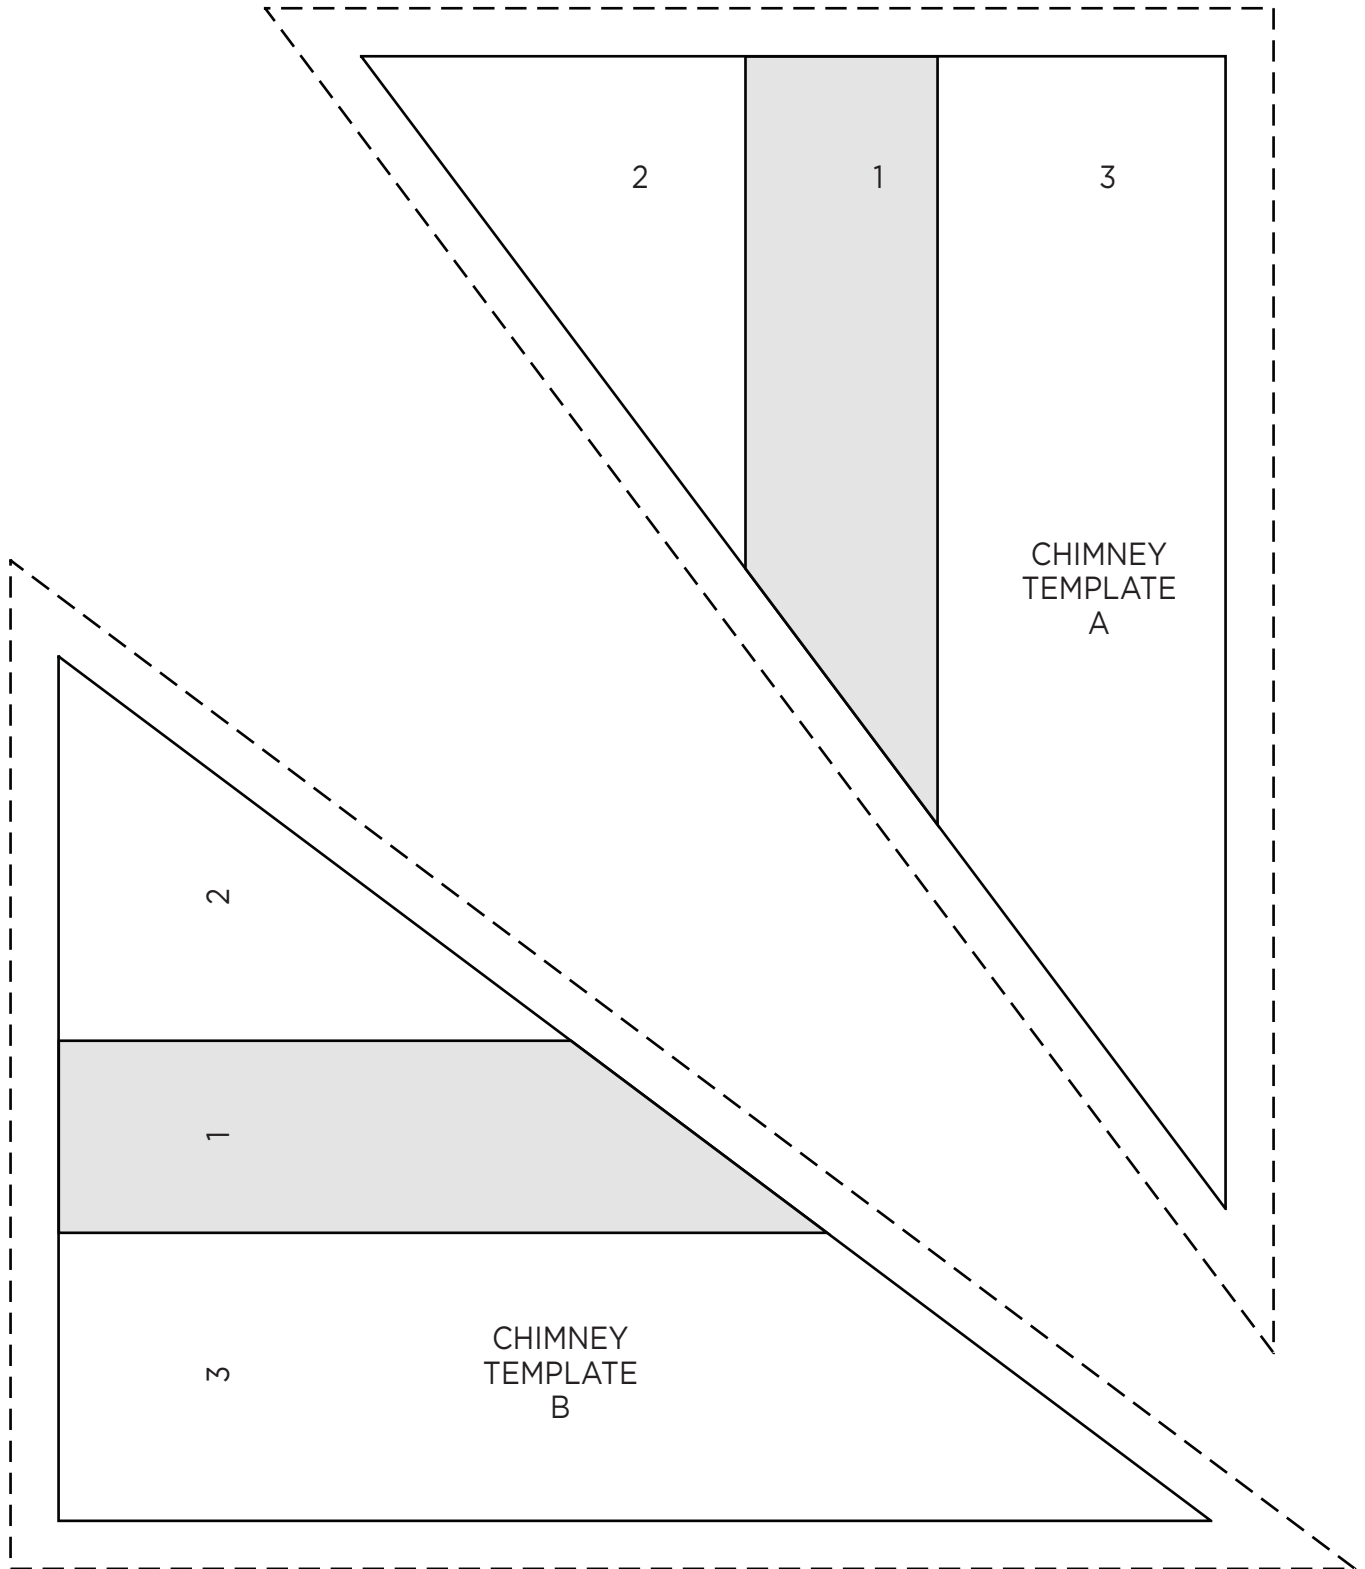

When printed at the correct size, this box will measure 1in / 26mm square

CHRISTMAS JUMPER

Lynne Goldsworth page 22

FPP AND CUTTING TEMPLATES

ACTUAL SIZE
Includes seam allowances.