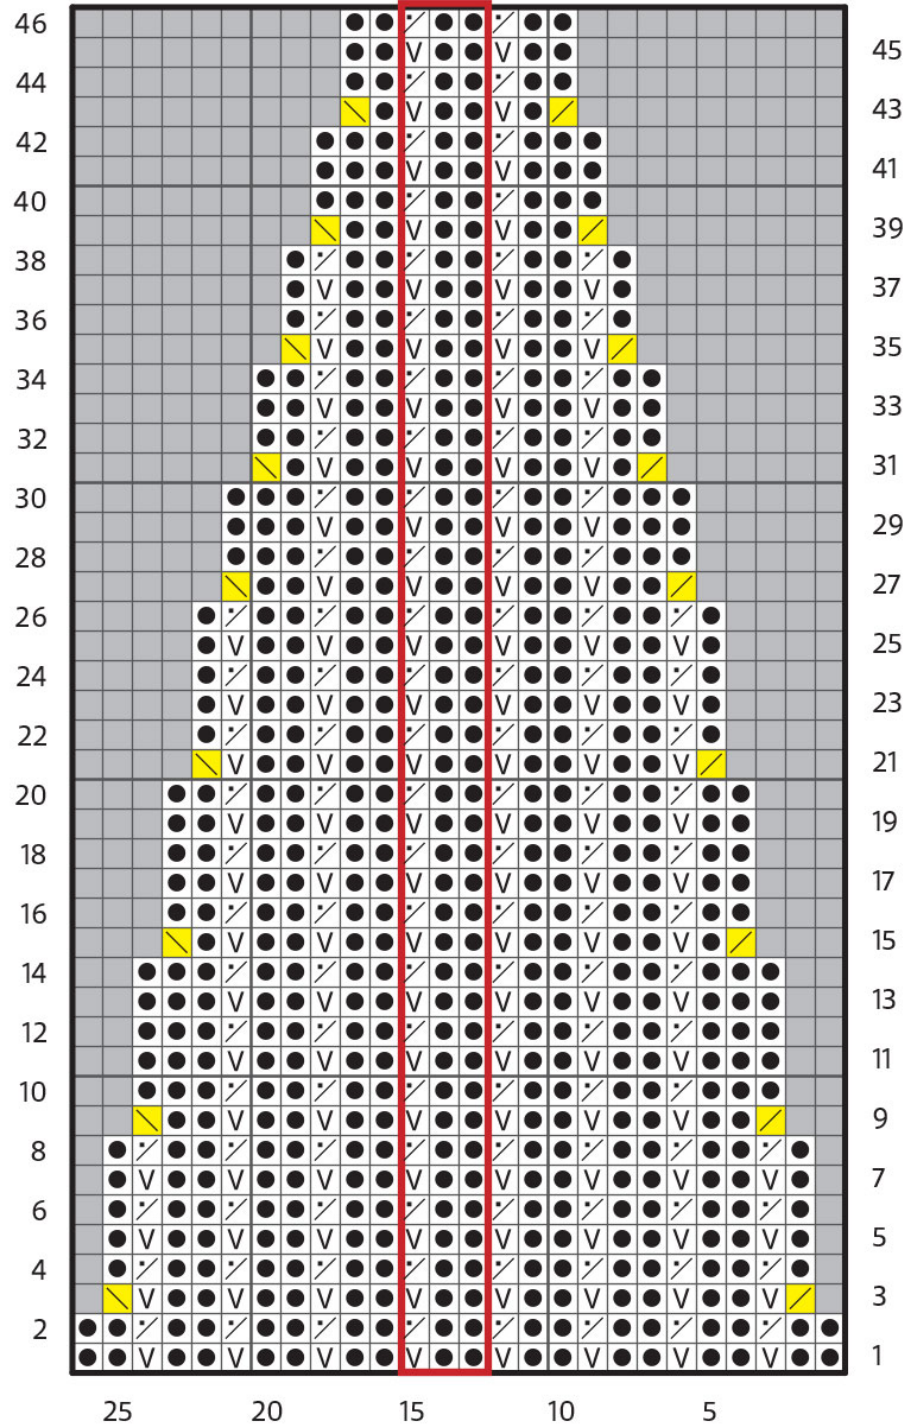

Chart

Key

- K on RS; P on WS
- P on RS; K on WS
- V kfb
- / P2tog
- / K2tog
- \ SSK
- No Stitch
- Repeat