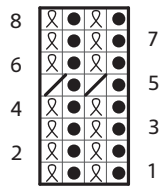

Crossed Rib
Chart B

Crossed Rib
Chart A

Sleeve Chart

Main Chart

- K on RS, P on WS
- P on RS, K on WS
- K1tbl on RS, P1tbl on WS
- Yo
- SSK
- K2tog
- SSSK
- K3tog
- Bobble
- Tw3R
- Repeat