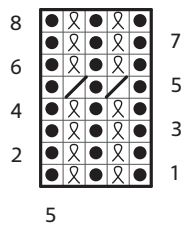

Crossed Rib
Chart B

Crossed Rib
Chart A

Sleeve Chart

Main Chart

- K on RS, P on WS
- P on RS, K on WS
- K1tbl on RS, P1tbl on WS
- Yo
- SSK
- K2tog
- SSSK
- K3tog
- Bobble
- Tw3R
- Repeat