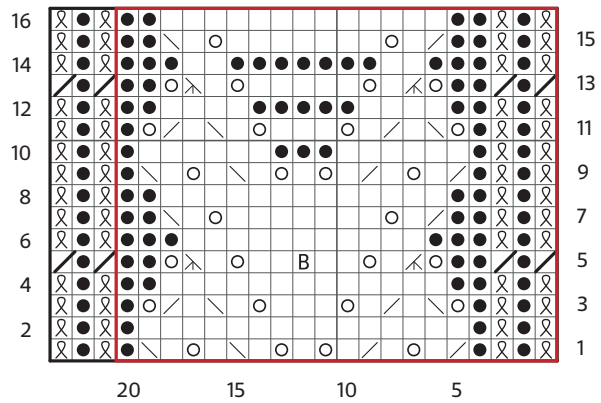

Crossed Rib
Chart B

Crossed Rib
Chart A

Sleeve Chart

Main Chart

- K on RS, P on WS
- P on RS, K on WS
- K1tbl on RS, P1tbl on WS
- Yo
- SSK
- K2tog
- SSSK
- K3tog
- Bobble
- Tw3R
- Repeat