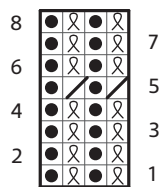

Crossed Rib
Chart B

Crossed Rib
Chart A

Sleeve Chart

Main Chart

- K on RS, P on WS
- P on RS, K on WS
- K1tbl on RS, P1tbl on WS
- Yo
- SSK
- K2tog
- SSSK
- K3tog
- Bobble
- Tw3R
- Repeat