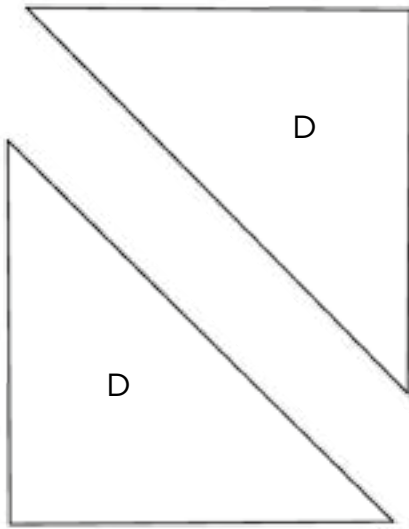

PAPER PIECE TEMPLATES

ACTUAL SIZE

PLEASE NOTE: Paper pieces do not include seam allowances.
Make eighteen (18) copies.

TODAY'S
QUILTER
Creating beautiful quilts for your home

Thank you for making this project from Today's Quilter. The copyright for these templates belongs to the designer of the project. Please don't re-sell or distribute their work without permission. Please do not make any part of the templates or instructions available to others through your website or a third party website, or copy it multiple times without our permission. Copyright law protects creative work and unauthorised copying is illegal. We appreciate your help.