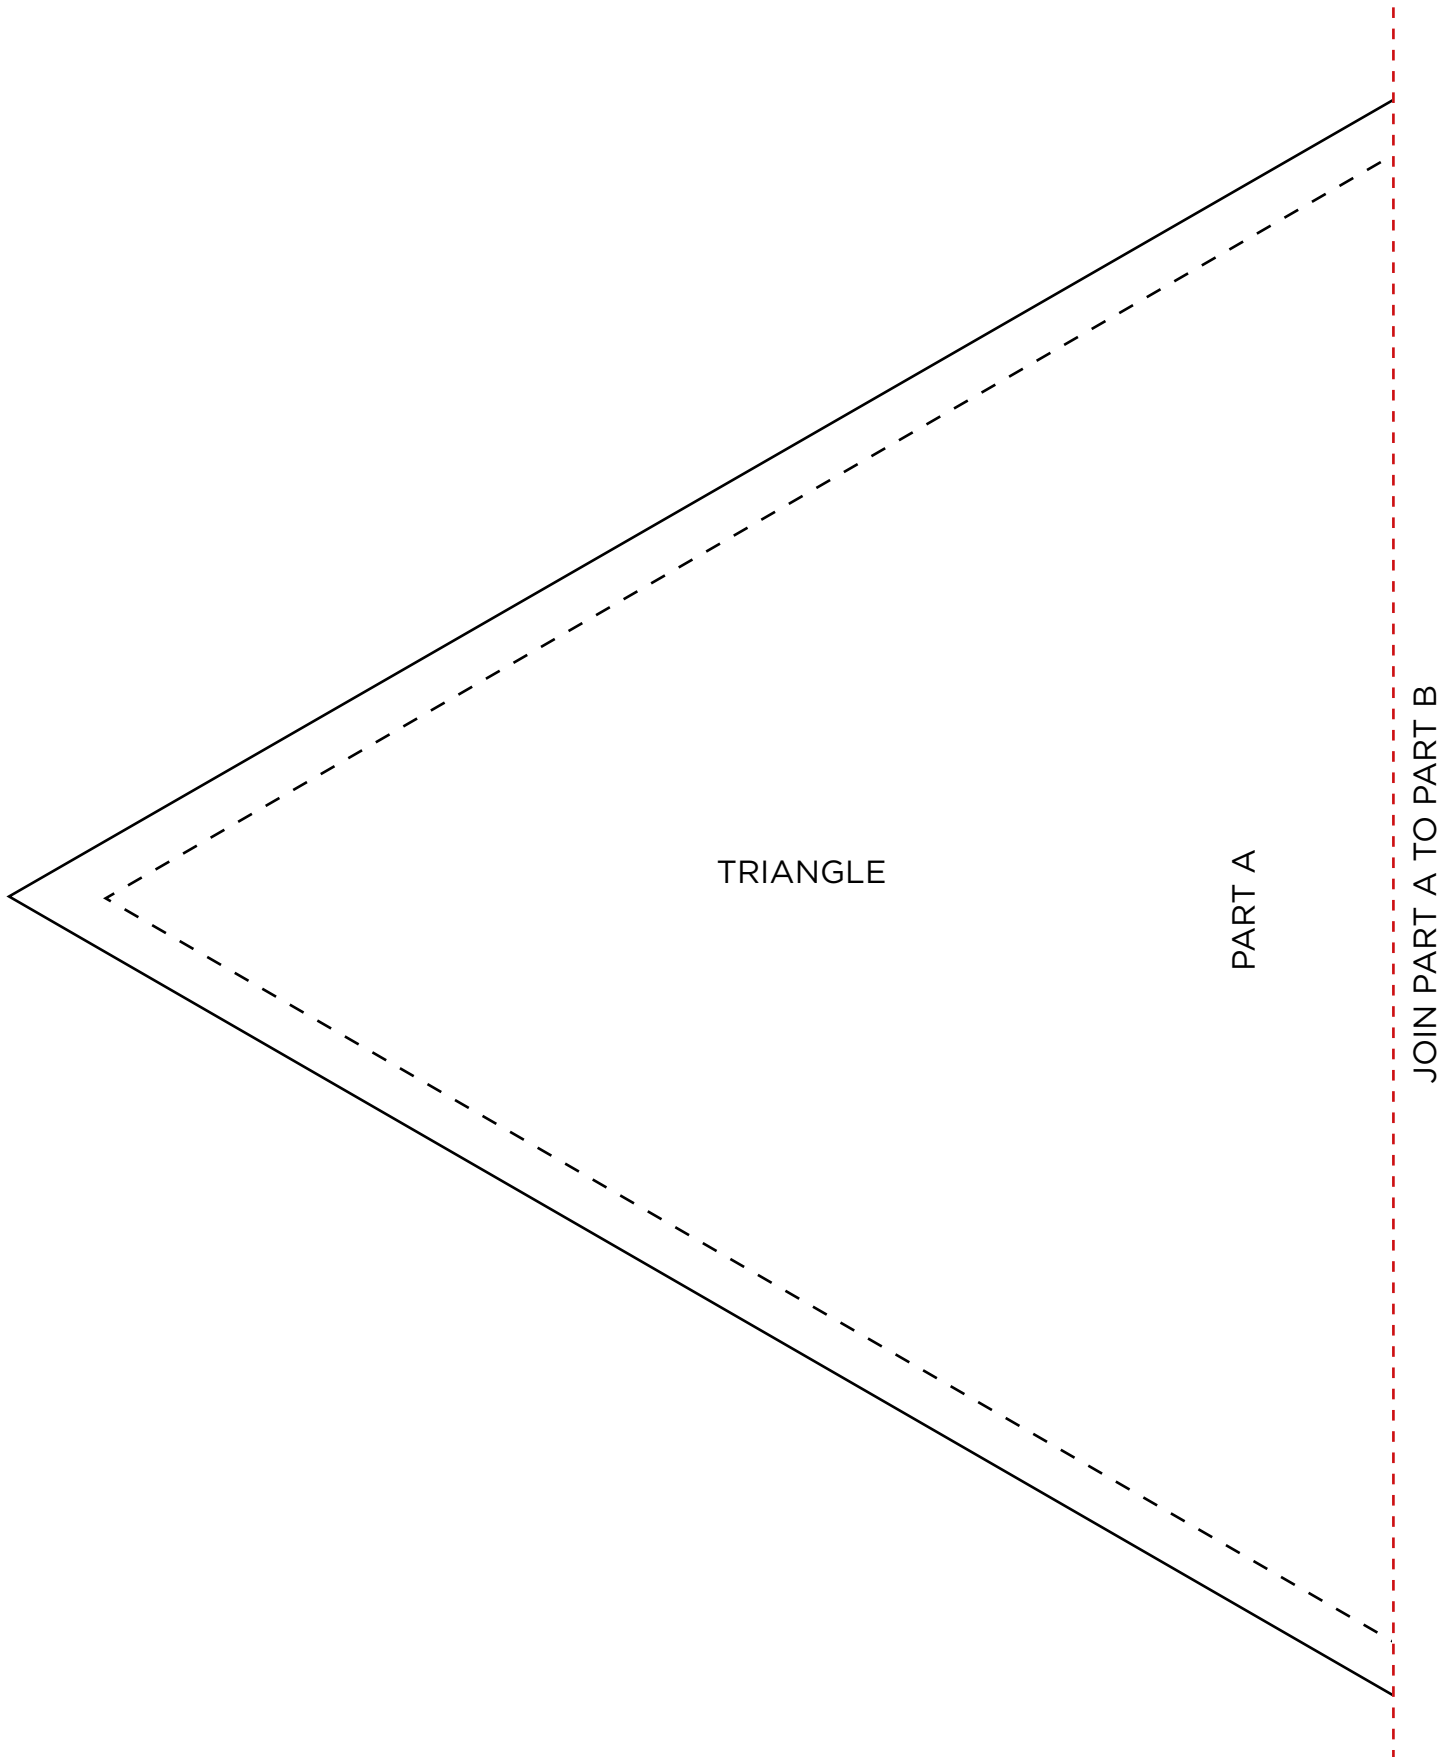

HOTCHPOTCH HEXIES

Carolyn Forster page 48

FOUNDATION TEMPLATES

ACTUAL SIZE
Includes seam allowances.

When printed at the correct size, this box will measure 1in / 26mm square

When printed at the correct size, this box will measure 1in / 26mm square

HOTCHPOTCH HEXIES

Carolyn Forster page 48

FOUNDATION TEMPLATES

ACTUAL SIZE
Includes seam allowances.

When printed at the correct size, this box will measure 1in / 26mm square

HOTCHPOTCH HEXIES

Carolyn Forster page 48