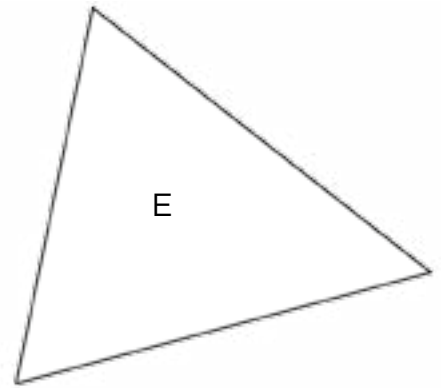

PAPER PIECE TEMPLATES

ACTUAL SIZE

PLEASE NOTE: Paper pieces do not include seam allowances.
Make eighteen (18) copies.

TODAY'S
QUILTER
Creating beautiful quilts for your home

Thank you for making this project from Today's Quilter. The copyright for these templates belongs to the designer of the project. Please don't re-sell or distribute their work without permission. Please do not make any part of the templates or instructions available to others through your website or a third party website, or copy it multiple times without our permission. Copyright law protects creative work and unauthorised copying is illegal. We appreciate your help.