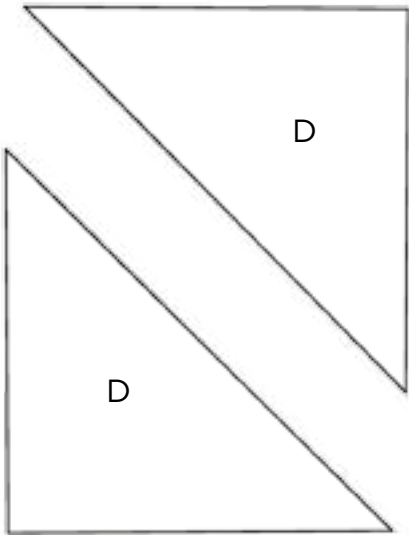

PAPER PIECE TEMPLATES

ACTUAL SIZE

PLEASE NOTE: Paper pieces do not include seam allowances.
Make eighteen (18) copies.

TODAY'S
QUILTER
Creating beautiful quilts for your home

Thank you for making this project from Today's Quilter. The copyright for these templates belongs to the designer of the project. Please don't re-sell or distribute their work without permission. Please do not make any part of the templates or instructions available to others through your website or a third party website, or copy it multiple times without our permission. Copyright law protects creative work and unauthorised copying is illegal. We appreciate your help.