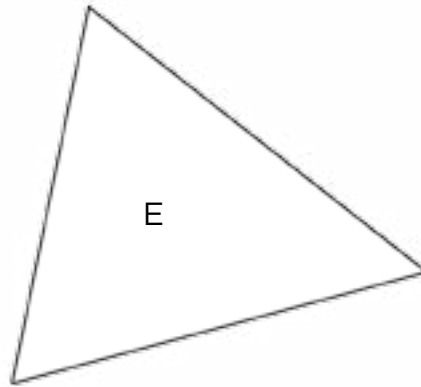

PAPER PIECE TEMPLATES

ACTUAL SIZE

PLEASE NOTE: Paper pieces do not include seam allowances.
Make eighteen (18) copies.

TODAY'S
QUILTER
Creating beautiful quilts for your home

Thank you for making this project from Today's Quilter. The copyright for these templates belongs to the designer of the project. Please don't re-sell or distribute their work without permission. Please do not make any part of the templates or instructions available to others through your website or a third party website, or copy it multiple times without our permission. Copyright law protects creative work and unauthorised copying is illegal. We appreciate your help.