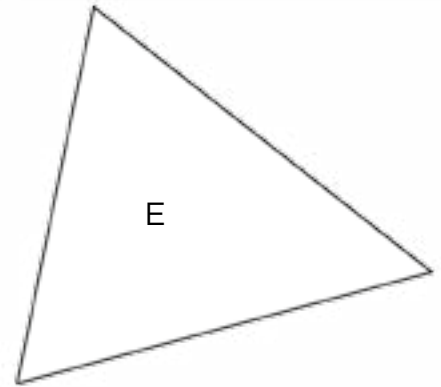

PAPER PIECE TEMPLATES

ACTUAL SIZE

PLEASE NOTE: Paper pieces do not include seam allowances.
Make eighteen (18) copies.

TODAY'S
QUILTER
Creating beautiful quilts for your home

Thank you for making this project from Today's Quilter. The copyright for these templates belongs to the designer of the project. Please don't re-sell or distribute their work without permission. Please do not make any part of the templates or instructions available to others through your website or a third party website, or copy it multiple times without our permission. Copyright law protects creative work and unauthorised copying is illegal. We appreciate your help.