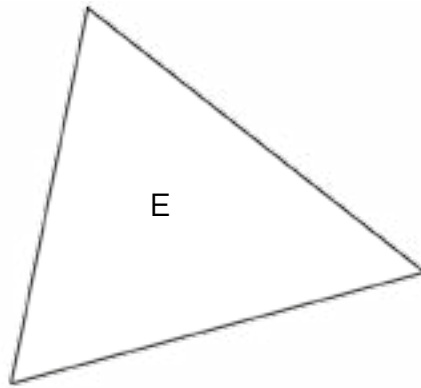

PAPER PIECE TEMPLATES

ACTUAL SIZE

PLEASE NOTE: Paper pieces do not include seam allowances.
Make eighteen (18) copies.

TODAY'S
QUILTER
Creating beautiful quilts for your home

Thank you for making this project from Today's Quilter. The copyright for these templates belongs to the designer of the project. Please don't re-sell or distribute their work without permission. Please do not make any part of the templates or instructions available to others through your website or a third party website, or copy it multiple times without our permission. Copyright law protects creative work and unauthorised copying is illegal. We appreciate your help.