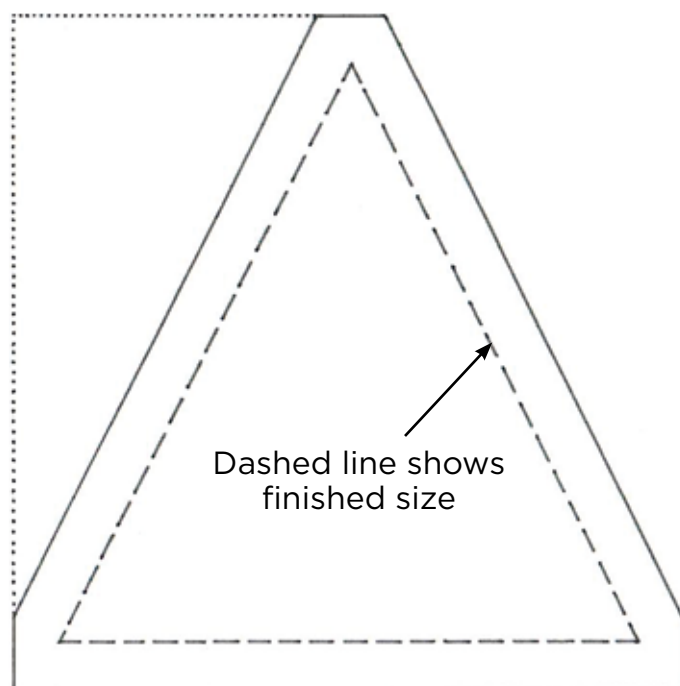

Templates

Issue 44

PRINT AT 100% SIZE

When printed
at the correct
size, this box
will measure
1in / 26mm
square

HOMeward BOUND

Nicola Dodd page 36

TEMPLATE

ACTUAL SIZE

Includes seam allowances

When printed
at the correct
size, this box
will measure
1in / 26mm
square

BLOCK OF THE MONTH

Carolyn Forster page 85

HAND-PIECING TEMPLATES

ACTUAL SIZE

PLEASE NOTE: Hand-piecing templates do NOT
include seam allowances