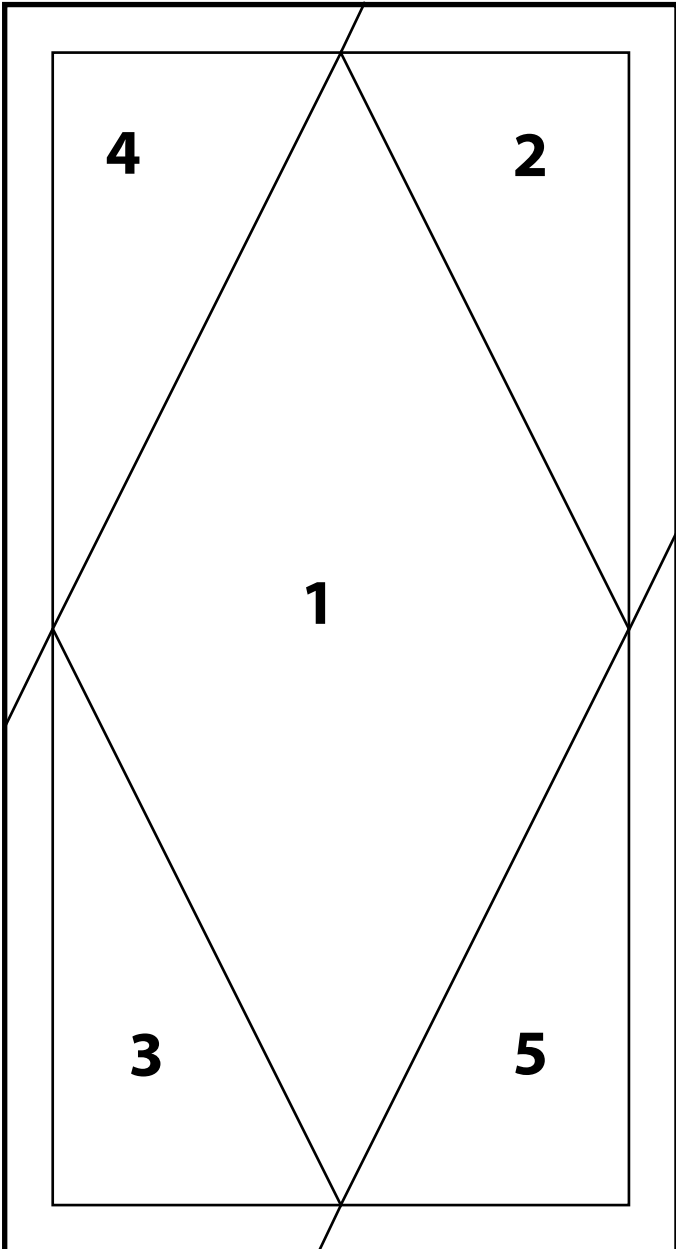

PLEASE NOTE: Template does
NOT include seam allowances

When printed
at the correct
size, this box
will measure
1in / 26mm
square

ESSENTIAL GUIDE

Lin Clements page 53

FOUNDATION PAPER PIECING TEMPLATES

ACTUAL SIZE
Includes seam allowances

STARRY PATH

When printed
at the correct
size, this box
will measure
1in / 26mm
square

ESSENTIAL GUIDE

Lin Clements page 53

FOUNDATION PAPER PIECING TEMPLATES

ACTUAL SIZE
Includes seam allowances

STORM AT SEA B

WINTERBERRY WONDER

Sharon Keightley page 61

APPLIQUÉ LAYOUT

PLEASE NOTE: Appliqué templates DO NOT
include seam allowances.

When printed
at the correct
size, this box
will measure
1in / 26mm
square

WINTERBERRY WONDER

Sharon Keightley page 61

APPLIQUÉ LAYOUT

PLEASE NOTE: Appliqué templates DO NOT
include seam allowances.

When printed
at the correct
size, this box
will measure
1in / 26mm
square

WINTERBERRY WONDER

Sharon Keightley page 61