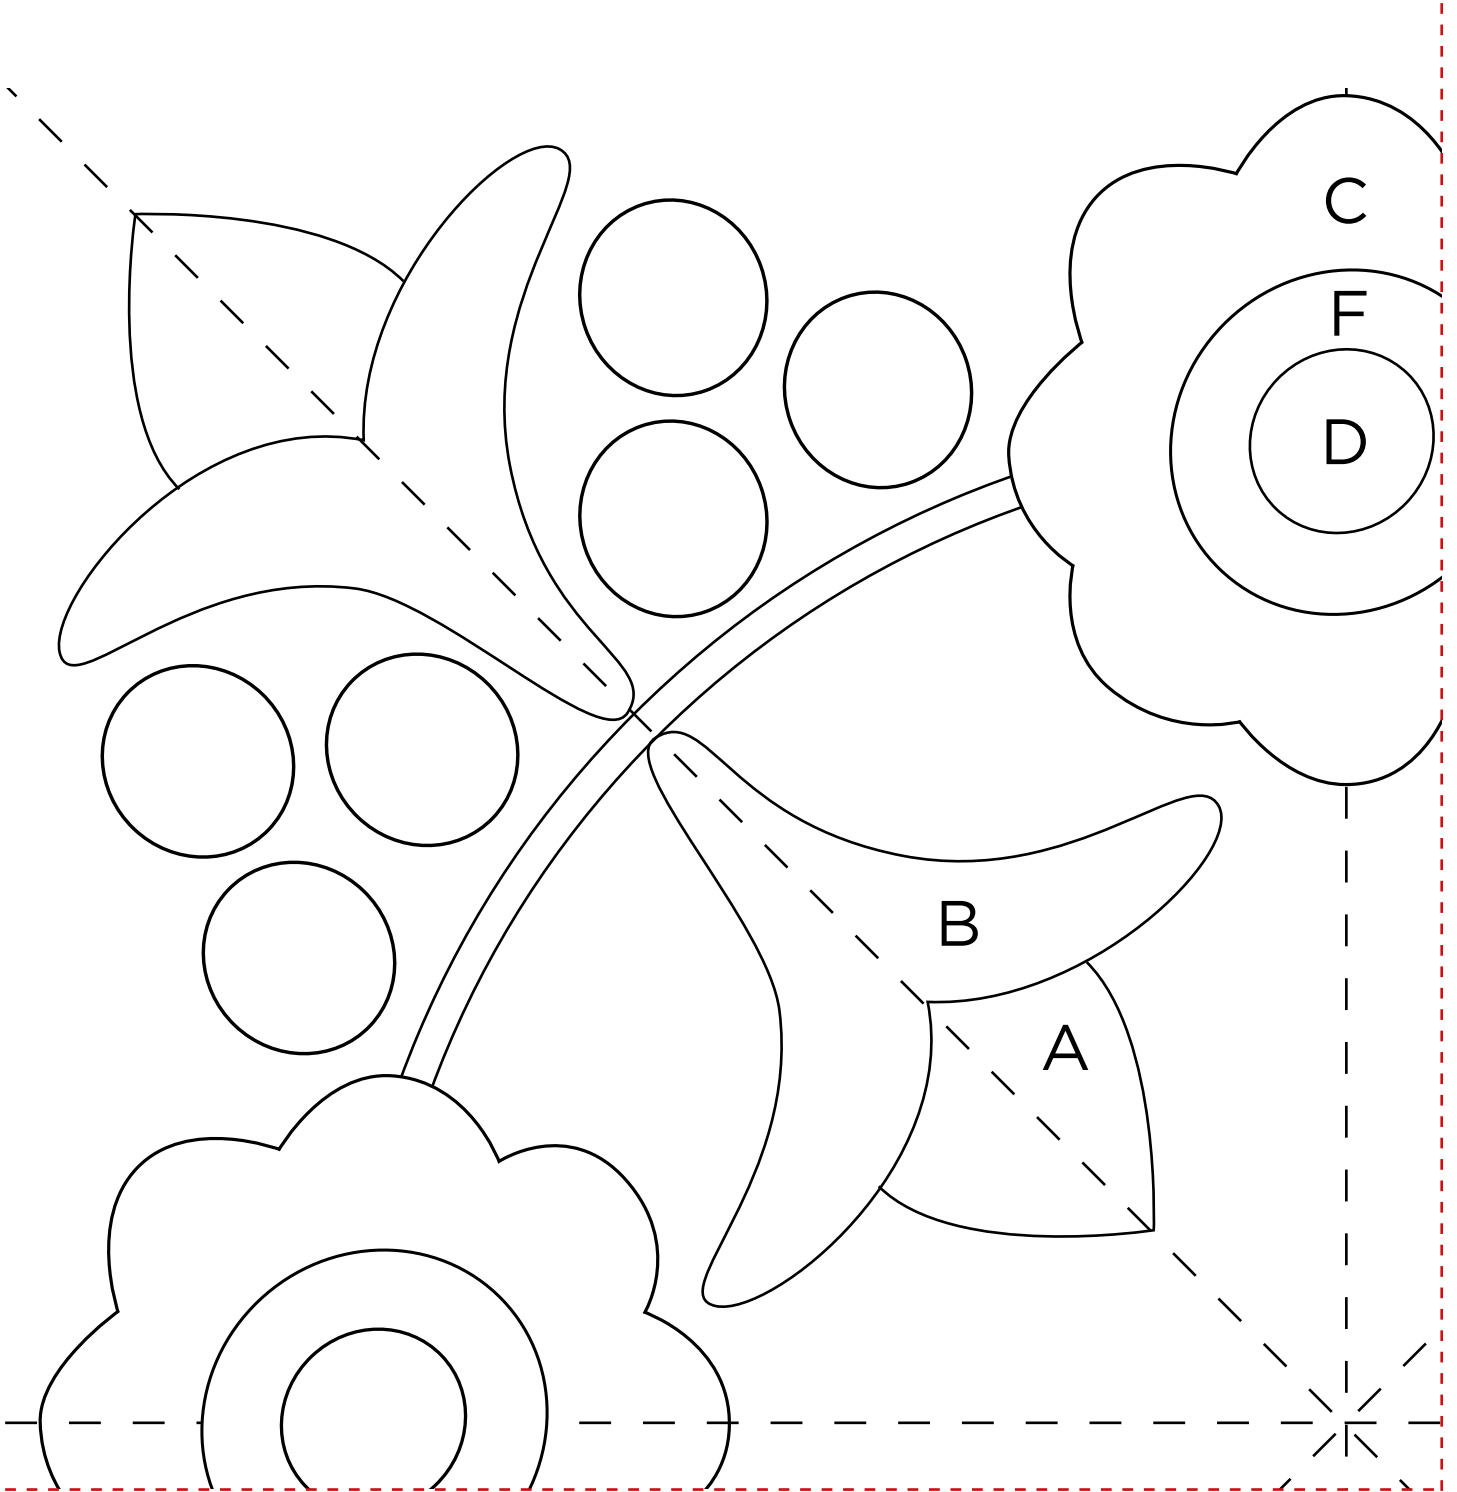

APPLIQUÉ TEMPLATES

ACTUAL SIZE

PLEASE NOTE: Appliqué templates DO NOT
include seam allowances.

LEAVES

LEAF

FLOWERS

BERRIES

When printed
at the correct
size, this box
will measure
1in / 26mm
square

WINTERBERRY WONDER

Sharon Keightley page 61

APPLIQUÉ LAYOUT

PLEASE NOTE: Appliqué templates DO NOT
include seam allowances.

When printed
at the correct
size, this box
will measure
1in / 26mm
square

WINTERBERRY WONDER

Sharon Keightley page 61

APPLIQUÉ LAYOUT

PLEASE NOTE: Appliqué templates DO NOT
include seam allowances.

When printed
at the correct
size, this box
will measure
1in / 26mm
square

WINTERBERRY WONDER

Sharon Keightley page 61

APPLIQUÉ LAYOUT

PLEASE NOTE: Appliqué templates DO NOT
include seam allowances.

When printed
at the correct
size, this box
will measure
1in / 26mm
square

WINTERBERRY WONDER

Sharon Keightley page 61

APPLIQUÉ LAYOUT