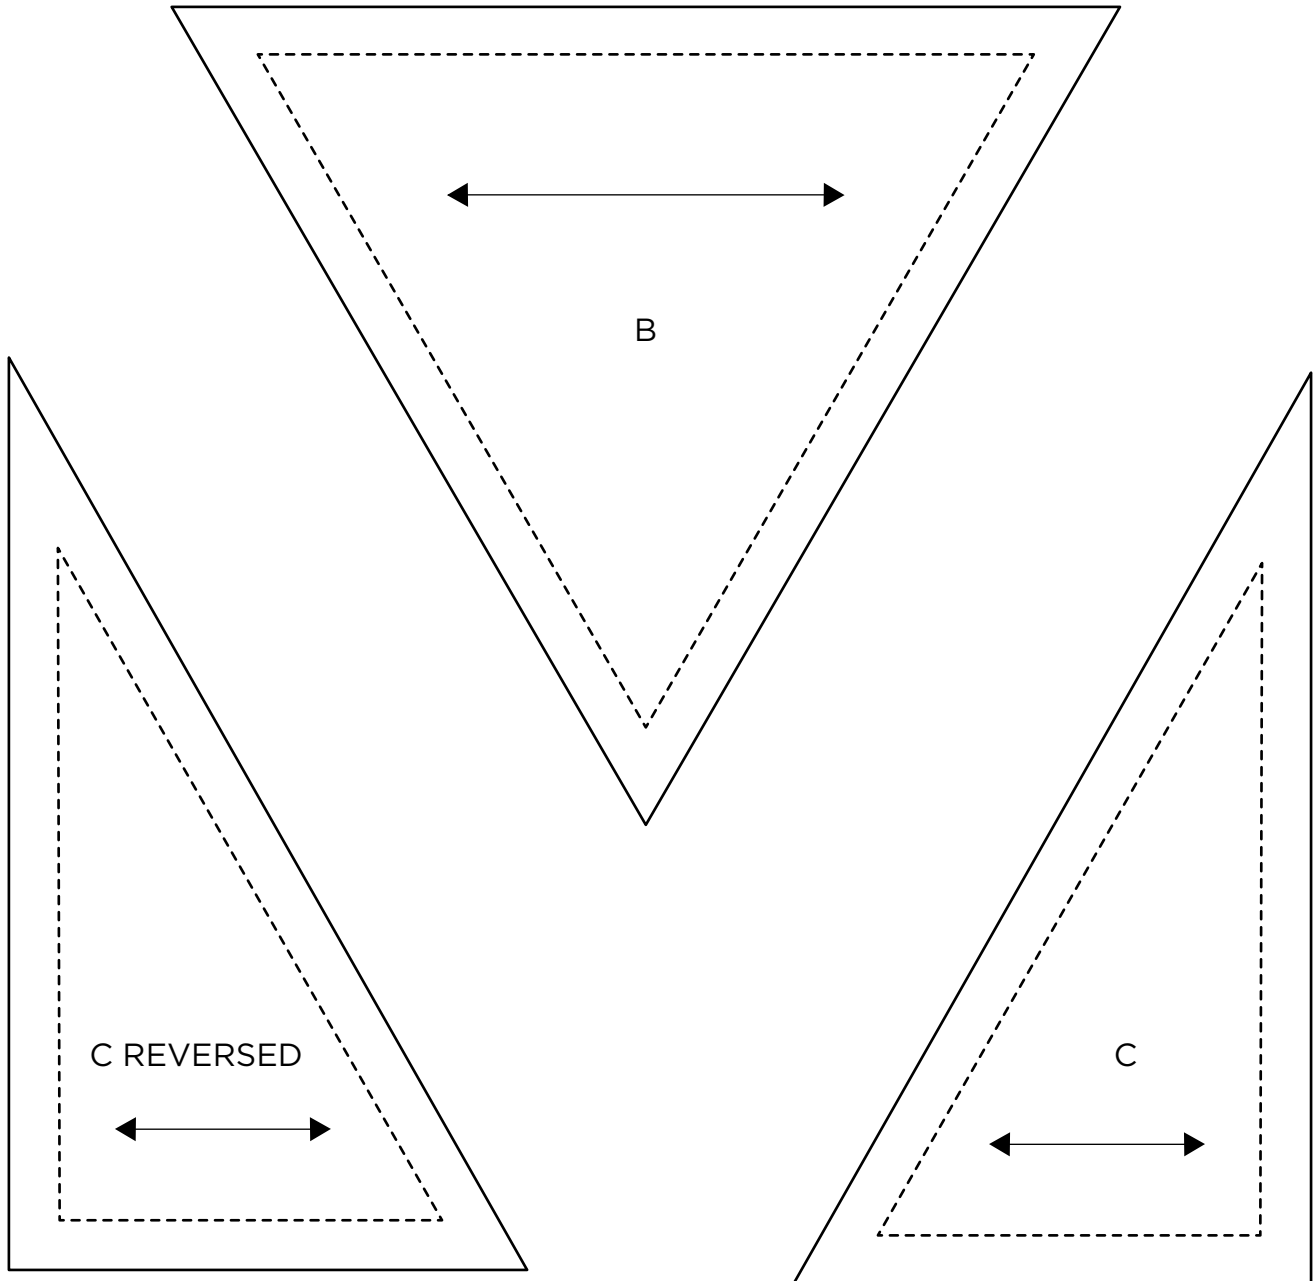

When printed
at the correct
size, this box
will measure
1in / 26mm
square

GIANT BLOCKS

Kaffe Fasset page 46

TEMPLATES B, C AND C REVERSED

ACTUAL SIZE
Includes seam allowances