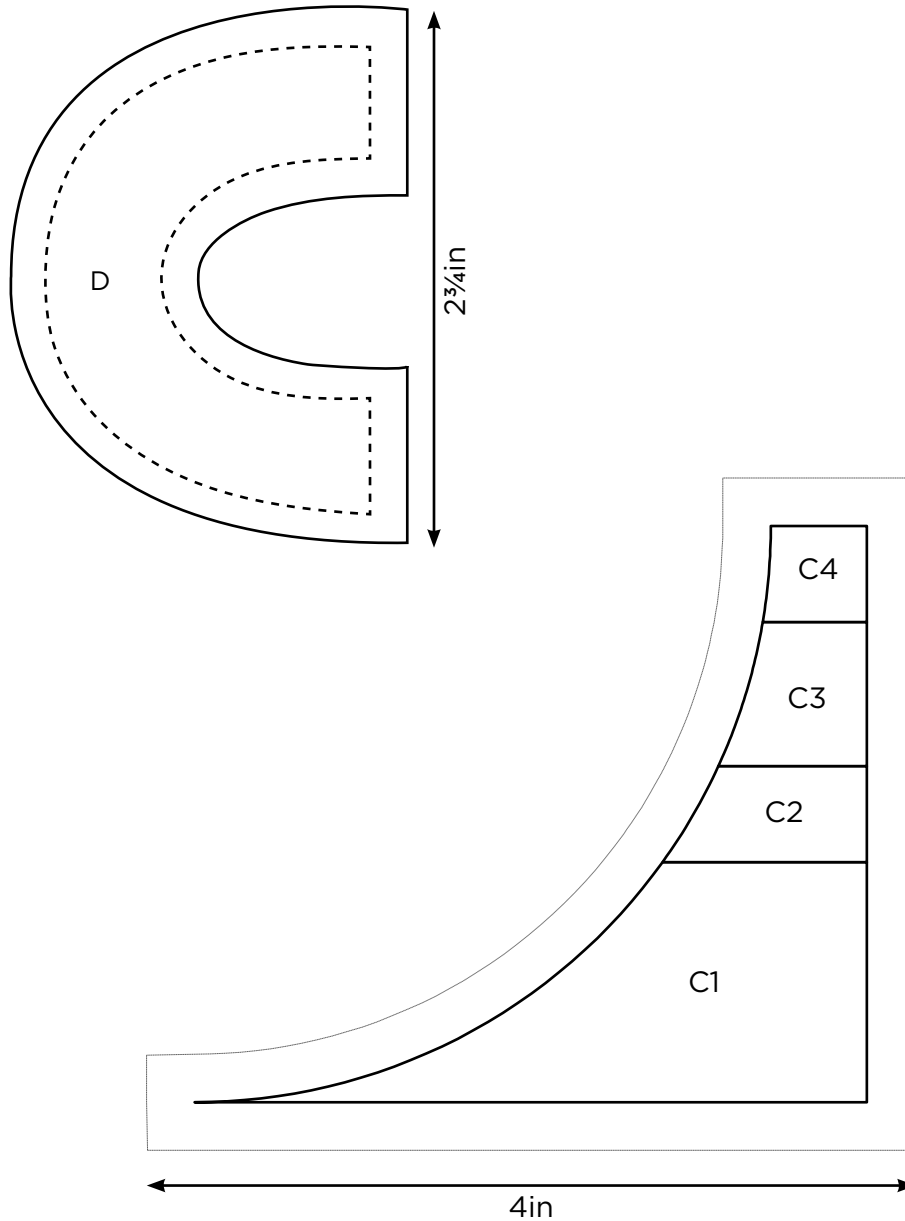

Templates

Issue 30

PRINT AT 100% SIZE

When printed
at the correct
size, this box
will measure
1in / 26mm
square

BLOCK OF THE MONTH

Jo Avery page 83

PATTERN PIECES & APPLIQUÉ TEMPLATES

ACTUAL SIZE
Includes seam allowances

When printed
at the correct
size, this box
will measure
1in / 26mm
square

BLOCK OF THE MONTH

Jo Avery page 83

PATTERN PIECES & APPLIQUÉ TEMPLATES

— —
ACTUAL SIZE
Includes seam allowances

When printed at the correct size, this box will measure 1in / 26mm square

TURKEY TRACKS BLOCK TEMPLATES

ACTUAL SIZE
Includes seam allowances

When printed
at the correct
size, this box
will measure
1in / 26mm
square

ESSENTIAL GUIDE

Lin Clements page 61

APPLIQUÉ BLOCK TEMPLATES

— —
ACTUAL SIZE
Includes seam allowances

When printed at the correct size, this box will measure 1in / 26mm square

ESSENTIAL GUIDE

Lin Clements page 61

APPLIQUÉ BLOCK TEMPLATES

ACTUAL SIZE
Includes seam allowances

GRANDMOTHER'S
TULIP BLOCK

SPACE FOR
MANY
NAMES
BLOCK