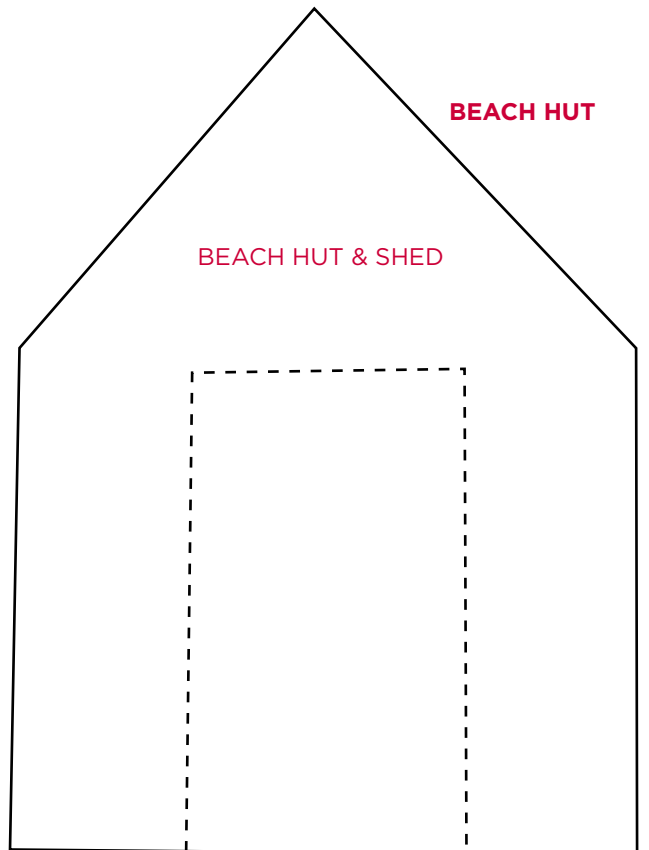

## SHED

FLOWER POT

SANDCASTLE

UNION JACK

BUNTING

NUMBER

SEAGULL

BEACH HUT

BEACH HUT & SHED

When printed at the correct size, this box will measure 1in / 26mm square