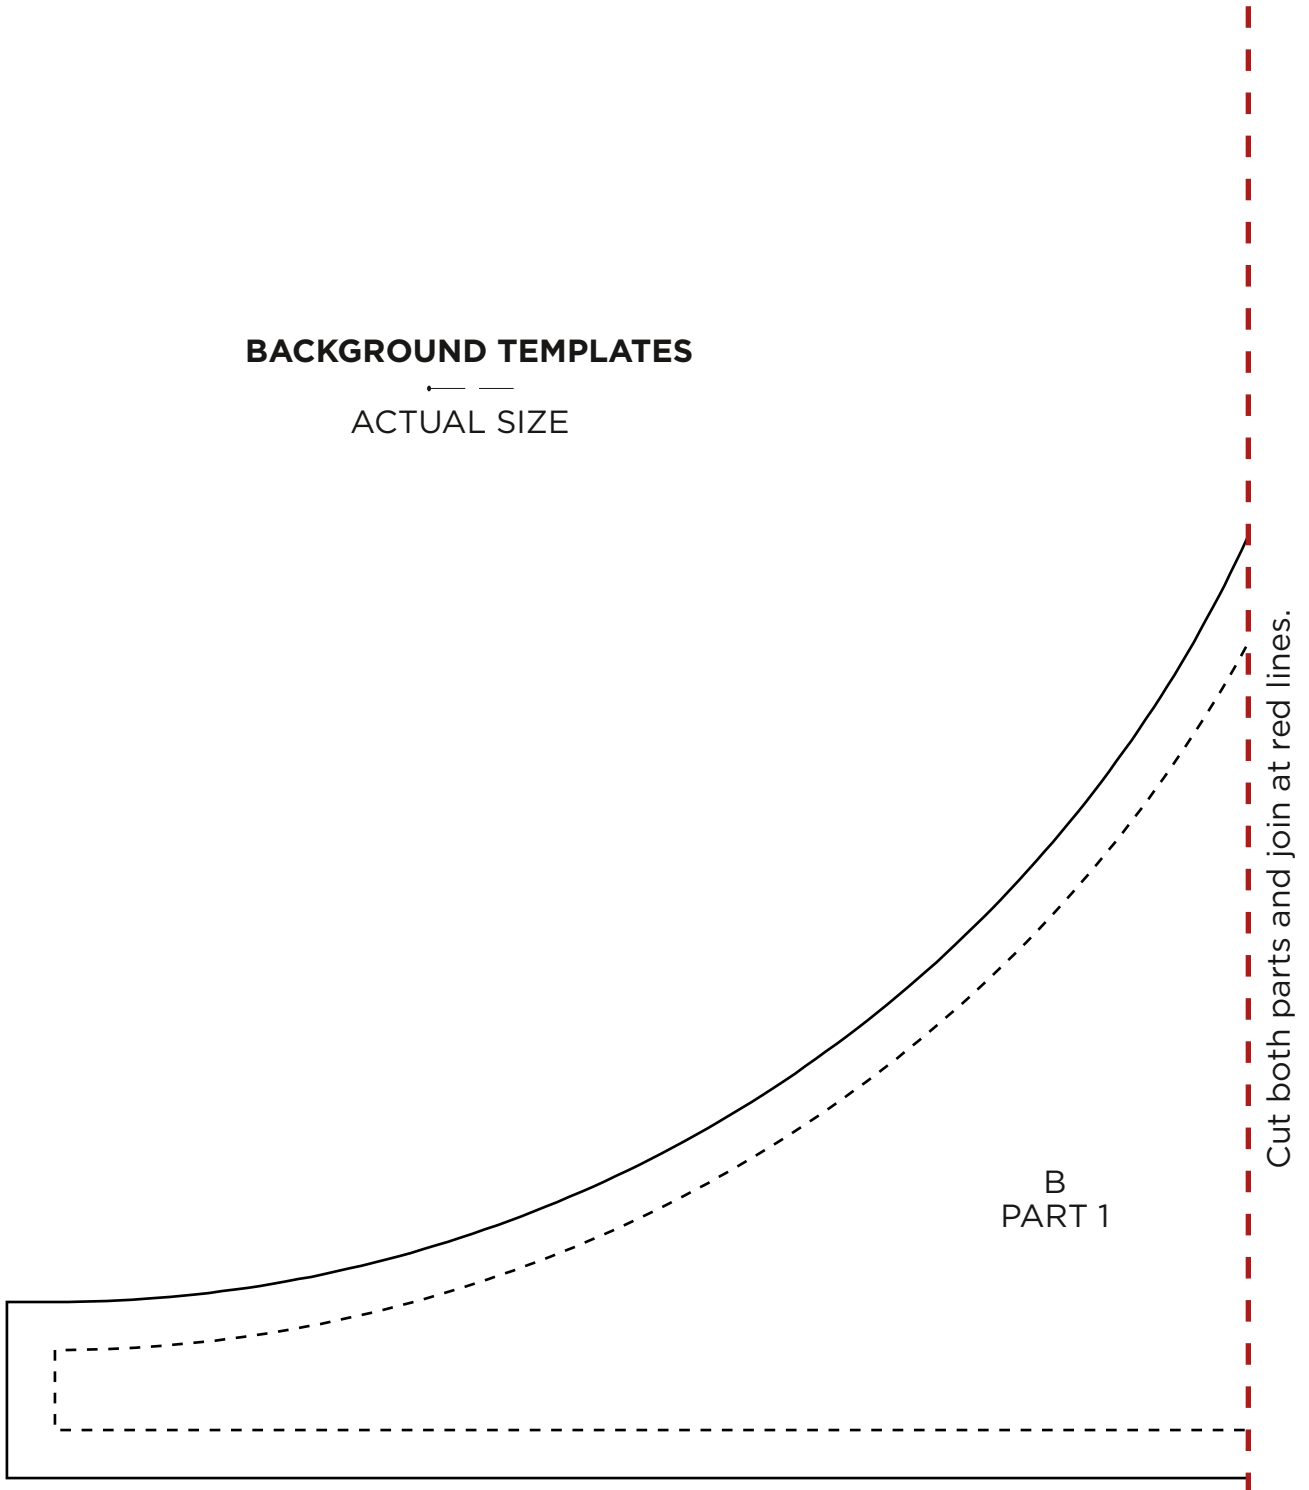

## QUARTER CIRCLE

— —  
ACTUAL SIZE

When printed  
at the correct  
size, this box  
will measure  
1in / 26mm  
square

## BACKGROUND TEMPLATES

← —  
ACTUAL SIZE

When printed  
at the correct  
size, this box  
will measure  
1in / 26mm  
square

## BACKGROUND TEMPLATES

ACTUAL SIZE

When printed  
at the correct  
size, this box  
will measure  
1in / 26mm  
square