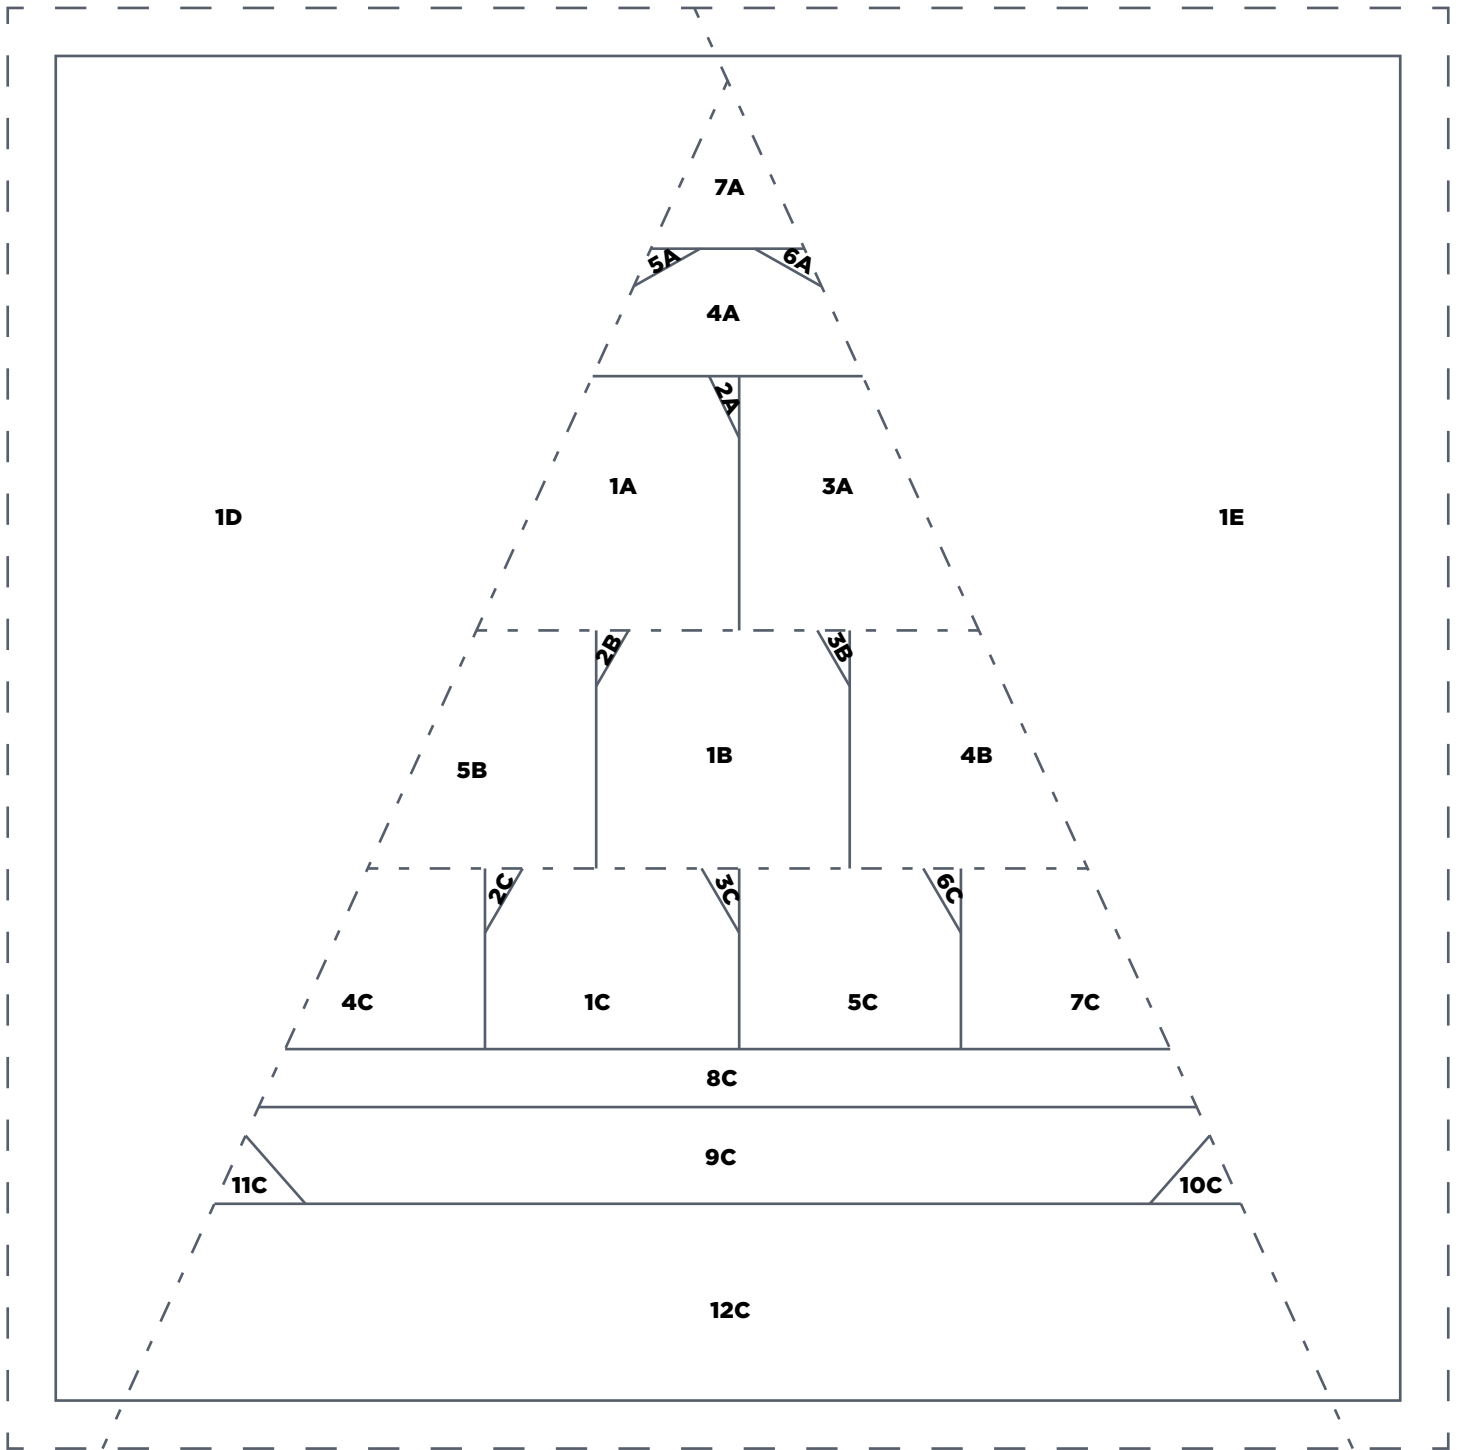

**PRINT AT 100%**

When printed at  
the correct size, this  
box will measure  
1in square.

**FPP PATTERN SET**

**Ice Cream**

**ACTUAL SIZE**

**PRINT AT 100%**

When printed at  
the correct size, this  
box will measure  
1in square.

**FPP PATTERN SET**

Cocktail

ACTUAL SIZE

**PRINT AT 100%**

When printed at  
the correct size, this  
box will measure  
1in square.

**FPP PATTERN SET**

**Cactus**

**ACTUAL SIZE**

**PRINT AT 100%**

When printed at the correct size, this box will measure 1in square.

**FPP PATTERN SET**

Camera

ACTUAL SIZE

**PRINT AT 100%**

When printed at the correct size, this box will measure 1in square.

**FPP PATTERN SET**

Suitcase

ACTUAL SIZE

**PRINT AT 100%**

When printed at  
the correct size, this  
box will measure  
1in square.

**FPP PATTERN SET**

**Watermelon**

**ACTUAL SIZE**