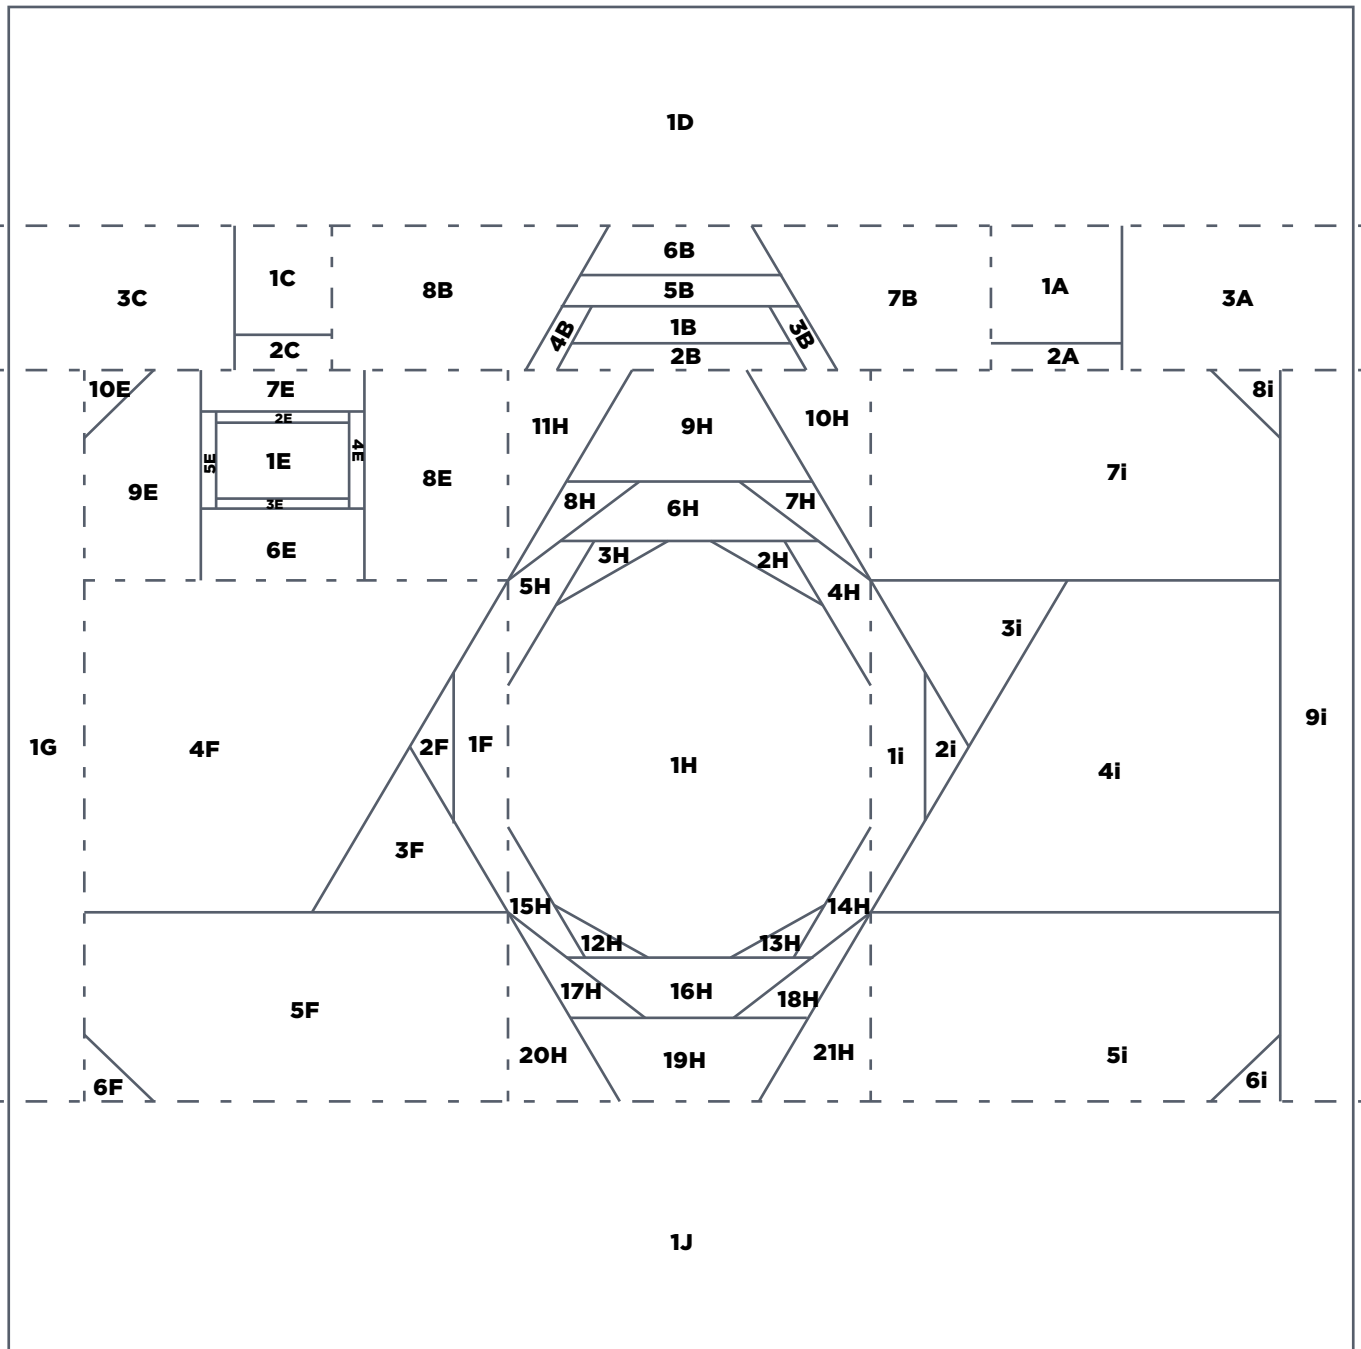

**PRINT AT 100%**

When printed at  
the correct size, this  
box will measure  
1in square.

**FPP PATTERN SET**

**Ice Cream**

**ACTUAL SIZE**

**PRINT AT 100%**

When printed at  
the correct size, this  
box will measure  
1in square.

**FPP PATTERN SET**

Cocktail

ACTUAL SIZE

**PRINT AT 100%**

When printed at  
the correct size, this  
box will measure  
1in square.

**FPP PATTERN SET**

**Cactus**

**ACTUAL SIZE**

**PRINT AT 100%**

When printed at the correct size, this box will measure 1in square.

**FPP PATTERN SET**

Camera

ACTUAL SIZE

**PRINT AT 100%**

When printed at the correct size, this box will measure 1in square.

**FPP PATTERN SET**

Suitcase

ACTUAL SIZE

**PRINT AT 100%**

When printed at  
the correct size, this  
box will measure  
1in square.

**FPP PATTERN SET**

**Watermelon**

**ACTUAL SIZE**