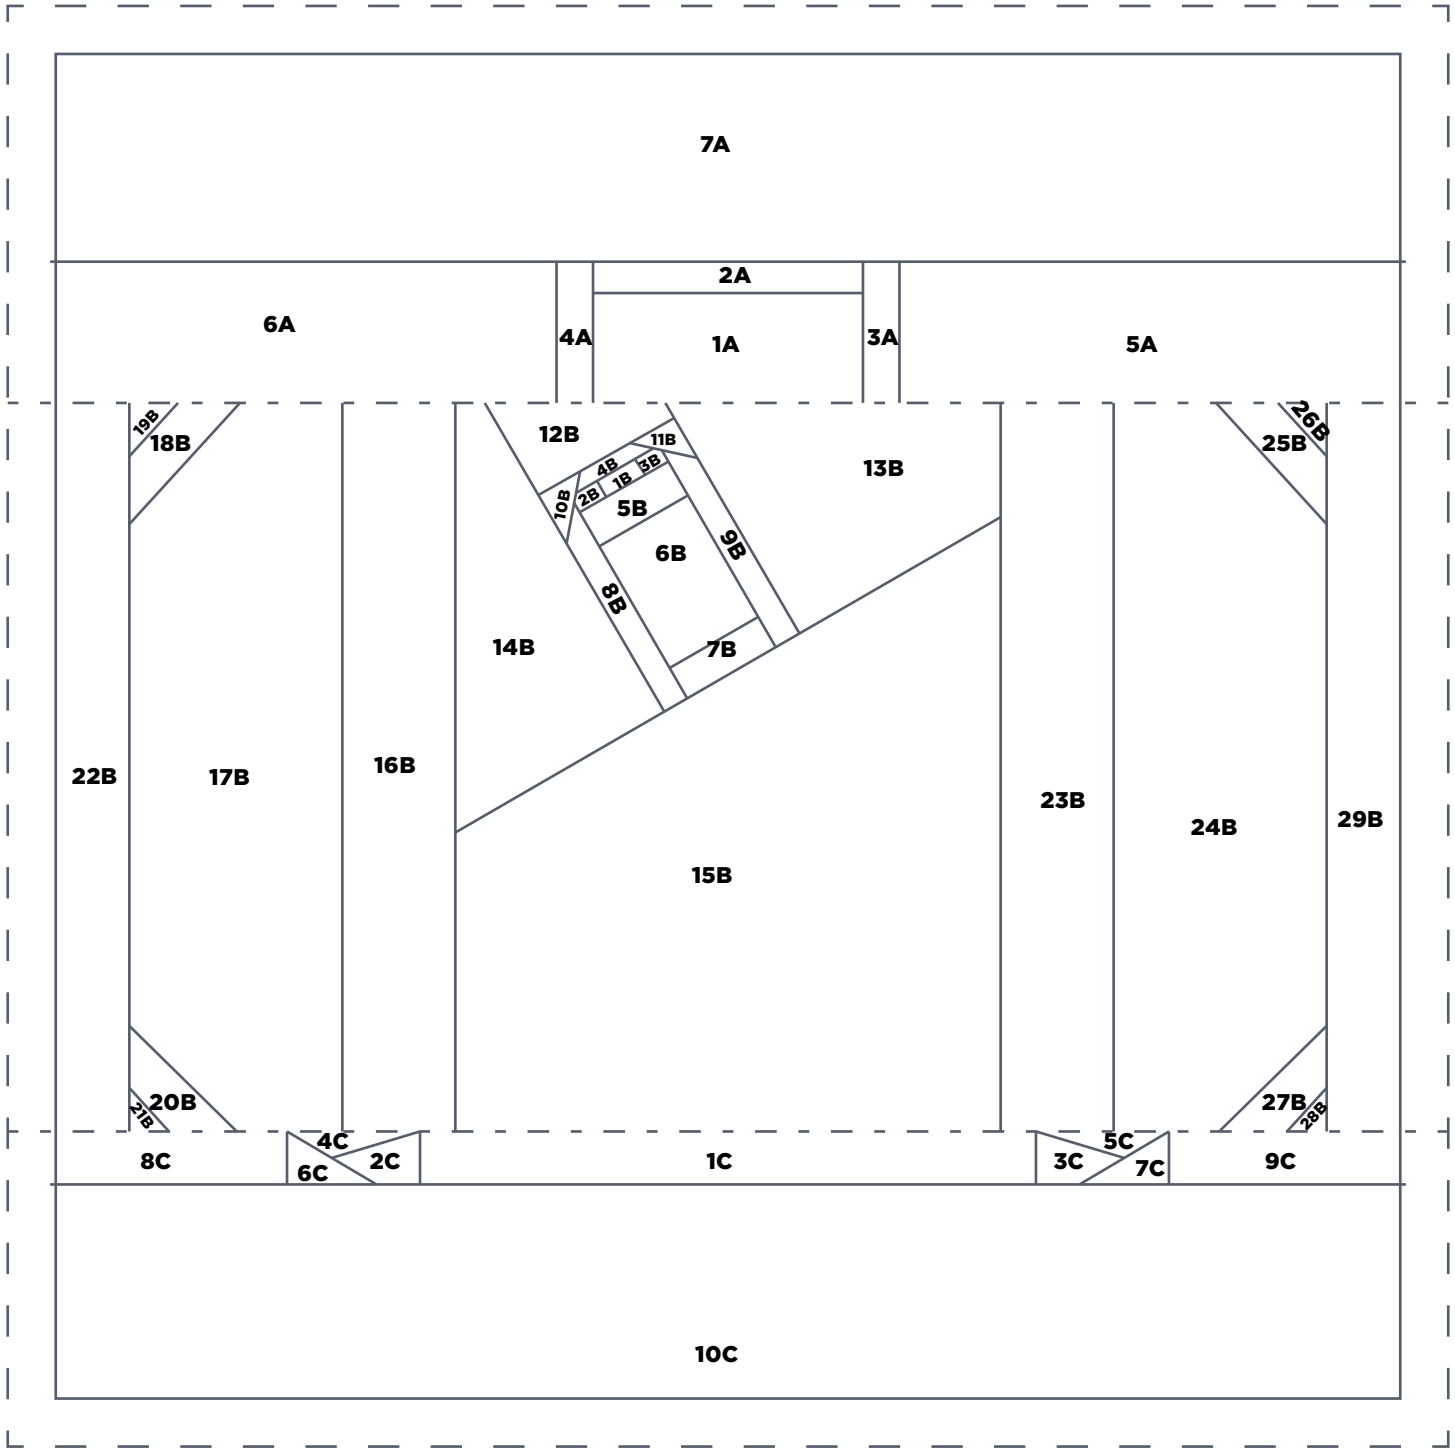

**PRINT AT 100%**

When printed at  
the correct size, this  
box will measure  
1in square.

**FPP PATTERN SET**

**Ice Cream**

**ACTUAL SIZE**

**PRINT AT 100%**

When printed at  
the correct size, this  
box will measure  
1in square.

**FPP PATTERN SET**

Cocktail

ACTUAL SIZE

**PRINT AT 100%**

When printed at  
the correct size, this  
box will measure  
1in square.

**FPP PATTERN SET**

**Cactus**

**ACTUAL SIZE**

**PRINT AT 100%**

When printed at the correct size, this box will measure 1in square.

**FPP PATTERN SET**

Camera

ACTUAL SIZE

**PRINT AT 100%**

When printed at the correct size, this box will measure 1in square.

**FPP PATTERN SET**

Suitcase

ACTUAL SIZE

**PRINT AT 100%**

When printed at  
the correct size, this  
box will measure  
1in square.

**FPP PATTERN SET**

**Watermelon**

**ACTUAL SIZE**