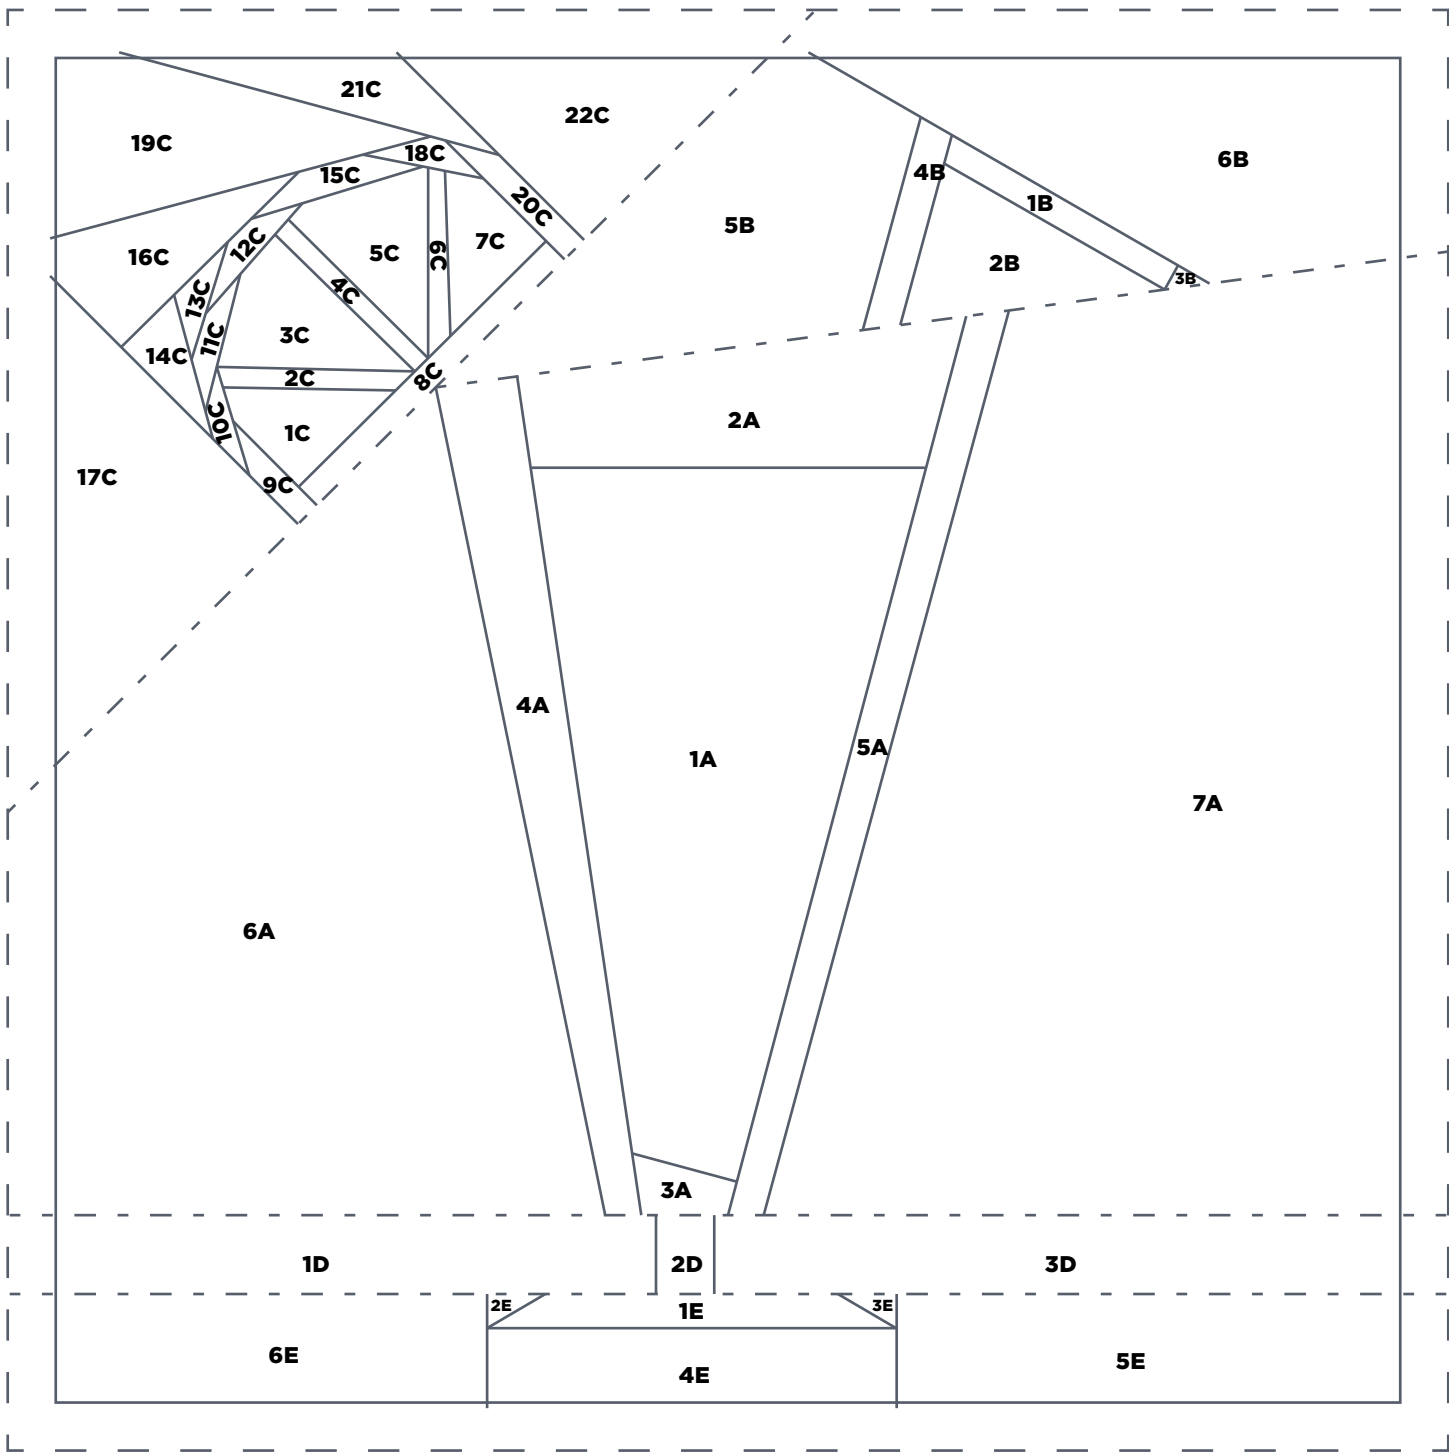

**PRINT AT 100%**

When printed at  
the correct size, this  
box will measure  
1in square.

**FPP PATTERN SET**

**Ice Cream**

**ACTUAL SIZE**

**PRINT AT 100%**

When printed at  
the correct size, this  
box will measure  
1in square.

**FPP PATTERN SET**

Cocktail

ACTUAL SIZE

**PRINT AT 100%**

When printed at  
the correct size, this  
box will measure  
1in square.

**FPP PATTERN SET**

**Cactus**

**ACTUAL SIZE**

**PRINT AT 100%**

When printed at the correct size, this box will measure 1in square.

**FPP PATTERN SET**

Camera

ACTUAL SIZE

**PRINT AT 100%**

When printed at the correct size, this box will measure 1in square.

**FPP PATTERN SET**

Suitcase

ACTUAL SIZE

**PRINT AT 100%**

When printed at  
the correct size, this  
box will measure  
1in square.

**FPP PATTERN SET**

**Watermelon**

**ACTUAL SIZE**