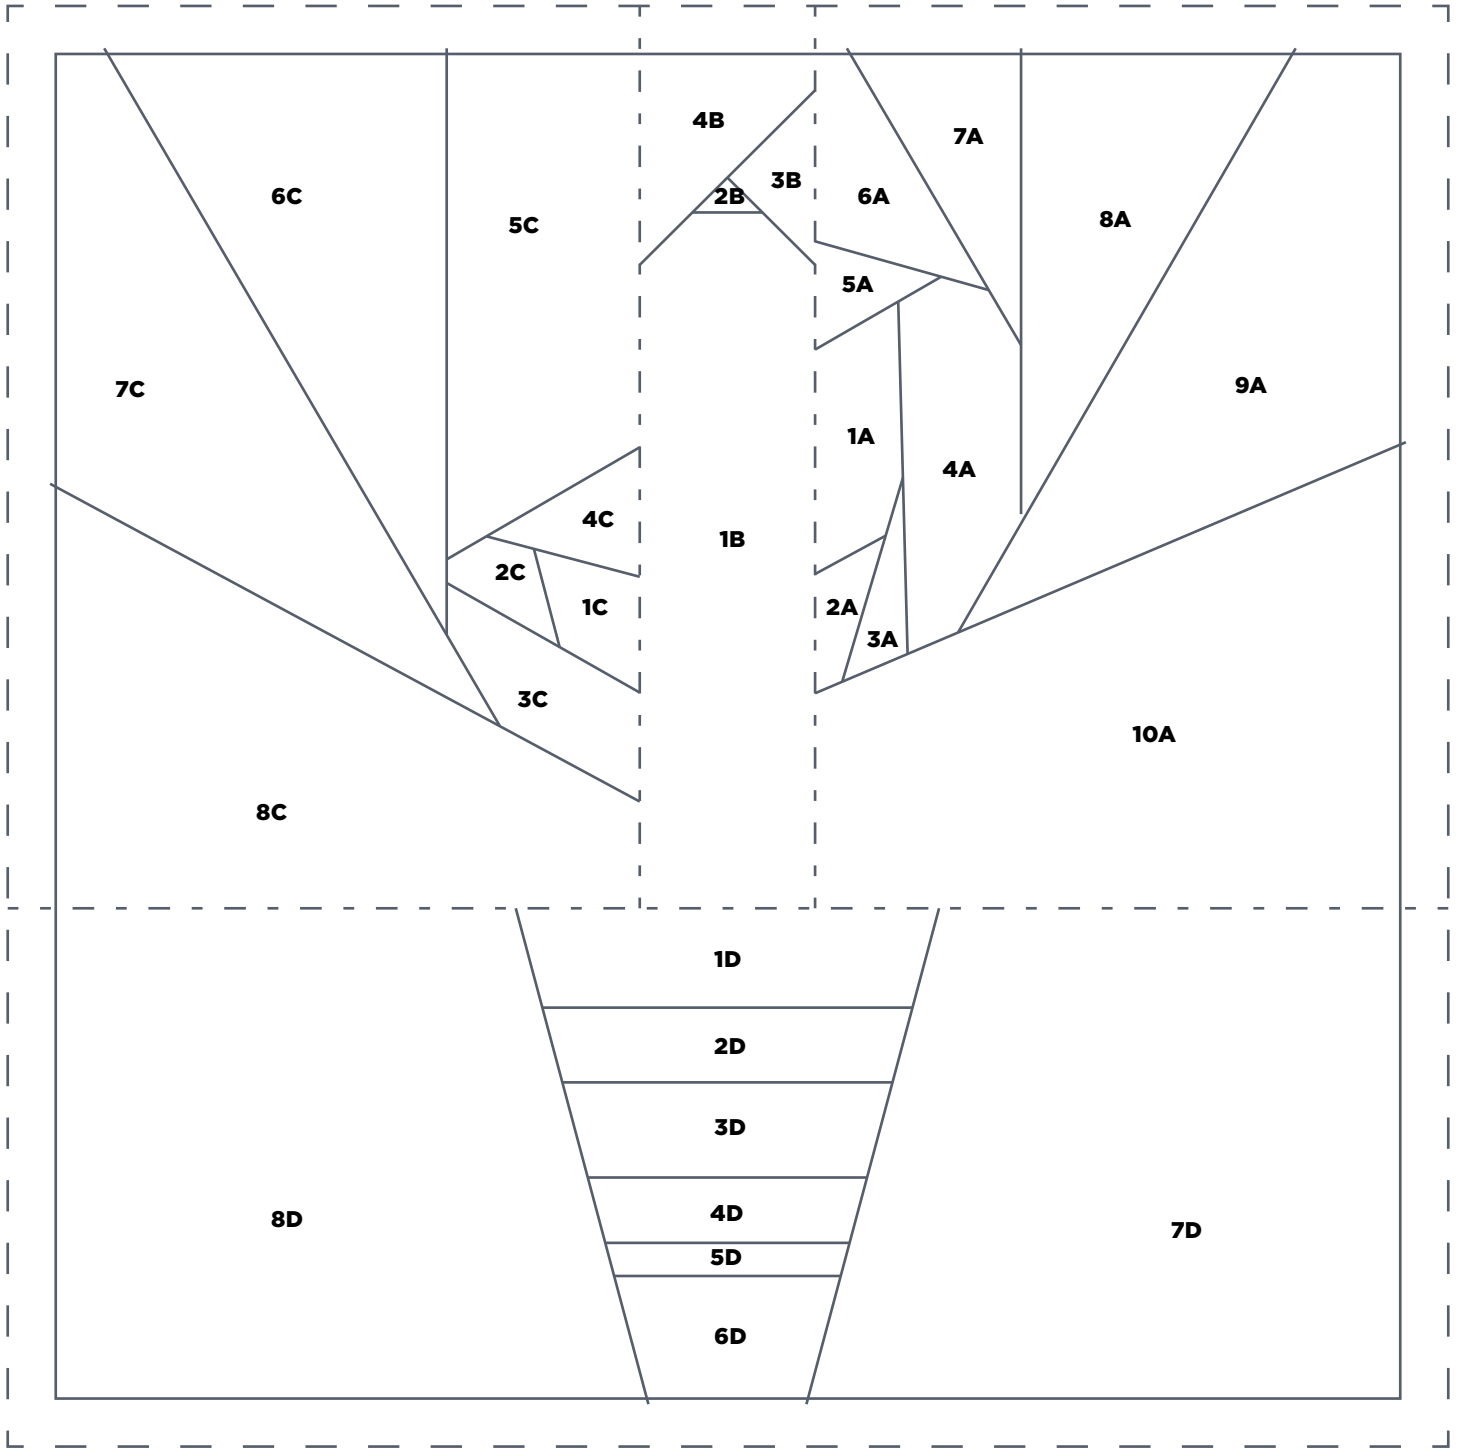

**PRINT AT 100%**

When printed at  
the correct size, this  
box will measure  
1in square.

**FPP PATTERN SET**

**Ice Cream**

**ACTUAL SIZE**

**PRINT AT 100%**

When printed at  
the correct size, this  
box will measure  
1in square.

**FPP PATTERN SET**

Cocktail

ACTUAL SIZE

**PRINT AT 100%**

When printed at  
the correct size, this  
box will measure  
1in square.

**FPP PATTERN SET**

**Cactus**

**ACTUAL SIZE**

**PRINT AT 100%**

When printed at the correct size, this box will measure 1in square.

**FPP PATTERN SET**

Camera

ACTUAL SIZE

**PRINT AT 100%**

When printed at the correct size, this box will measure 1in square.

**FPP PATTERN SET**

Suitcase

ACTUAL SIZE

**PRINT AT 100%**

When printed at  
the correct size, this  
box will measure  
1in square.

**FPP PATTERN SET**

**Watermelon**

**ACTUAL SIZE**