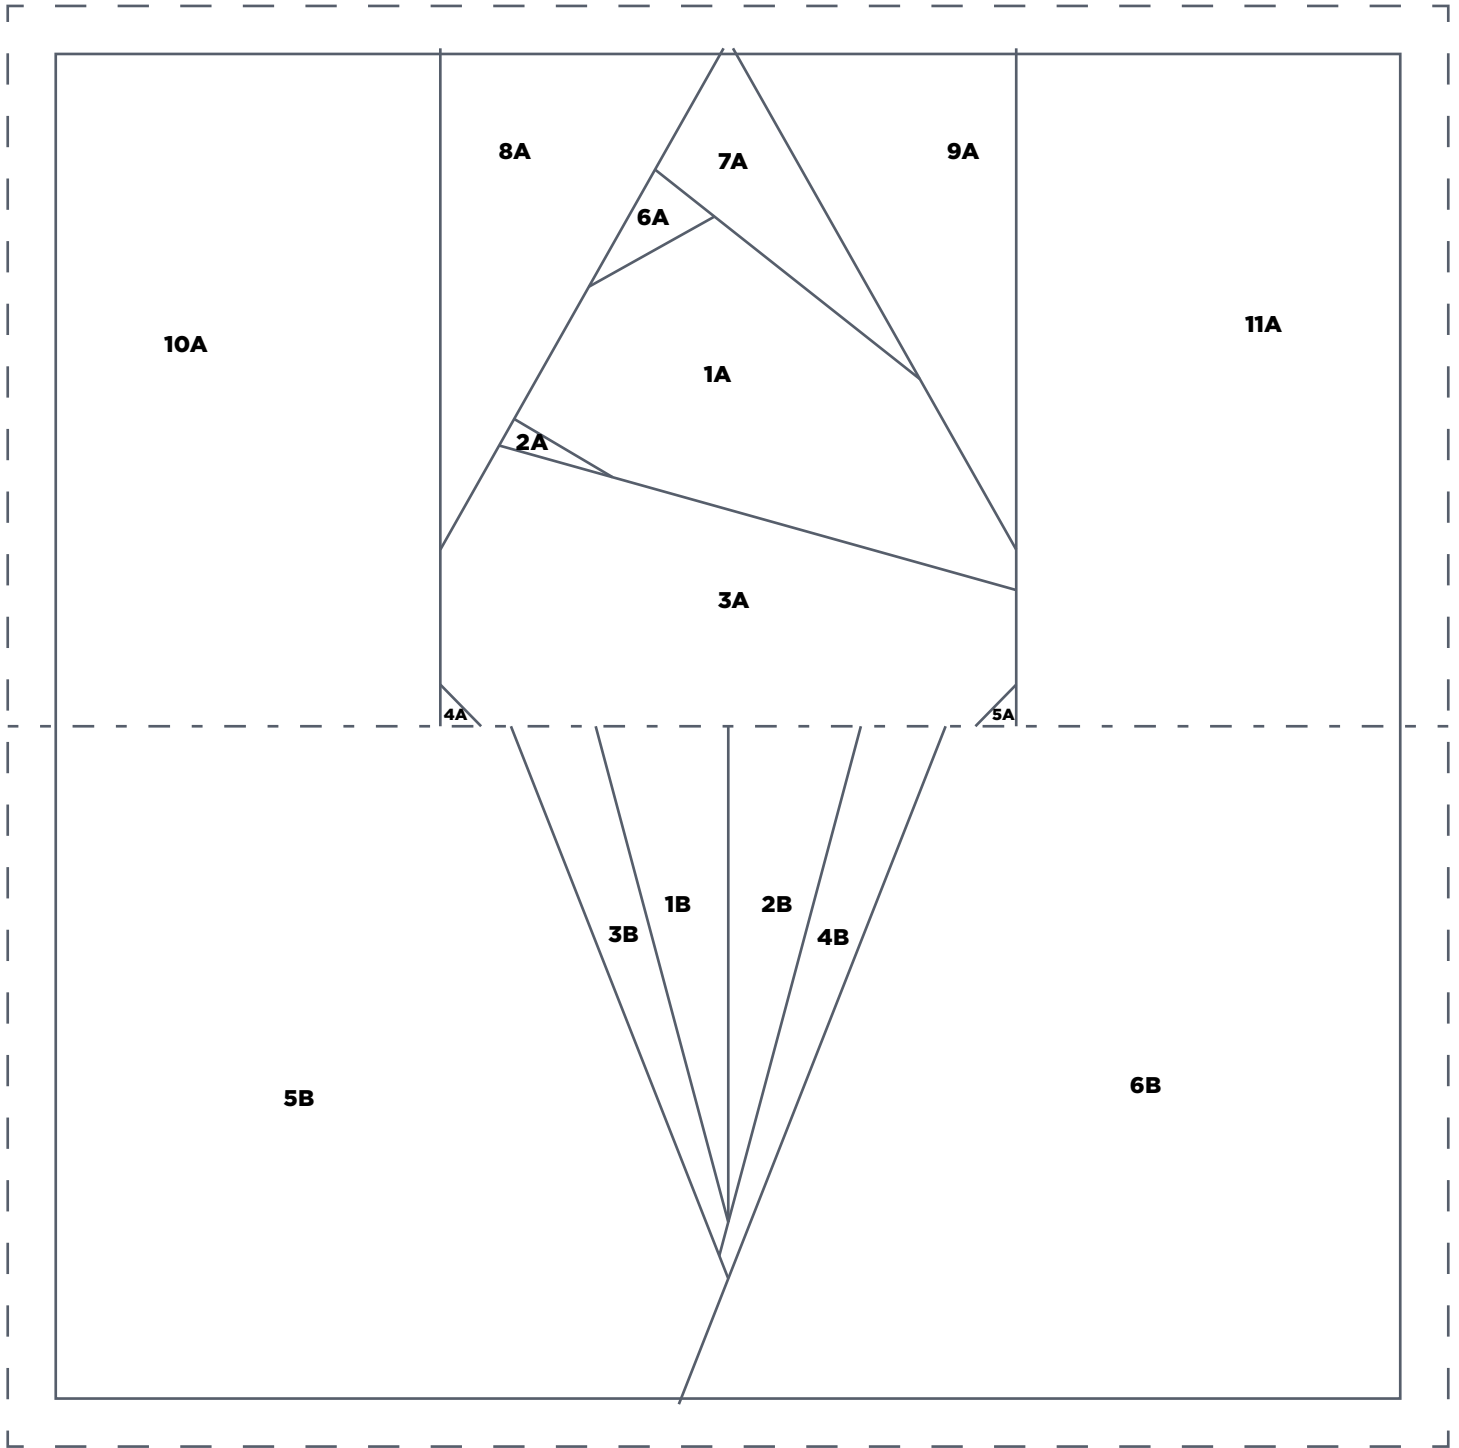

**PRINT AT 100%**

When printed at  
the correct size, this  
box will measure  
1in square.

**FPP PATTERN SET**

**Ice Cream**

**ACTUAL SIZE**

**PRINT AT 100%**

When printed at  
the correct size, this  
box will measure  
1in square.

**FPP PATTERN SET**

Cocktail

ACTUAL SIZE

**PRINT AT 100%**

When printed at  
the correct size, this  
box will measure  
1in square.

**FPP PATTERN SET**

**Cactus**

**ACTUAL SIZE**

**PRINT AT 100%**

When printed at the correct size, this box will measure 1in square.

**FPP PATTERN SET**

Camera

ACTUAL SIZE

**PRINT AT 100%**

When printed at the correct size, this box will measure 1in square.

**FPP PATTERN SET**

Suitcase

ACTUAL SIZE

**PRINT AT 100%**

When printed at  
the correct size, this  
box will measure  
1in square.

**FPP PATTERN SET**

**Watermelon**

**ACTUAL SIZE**