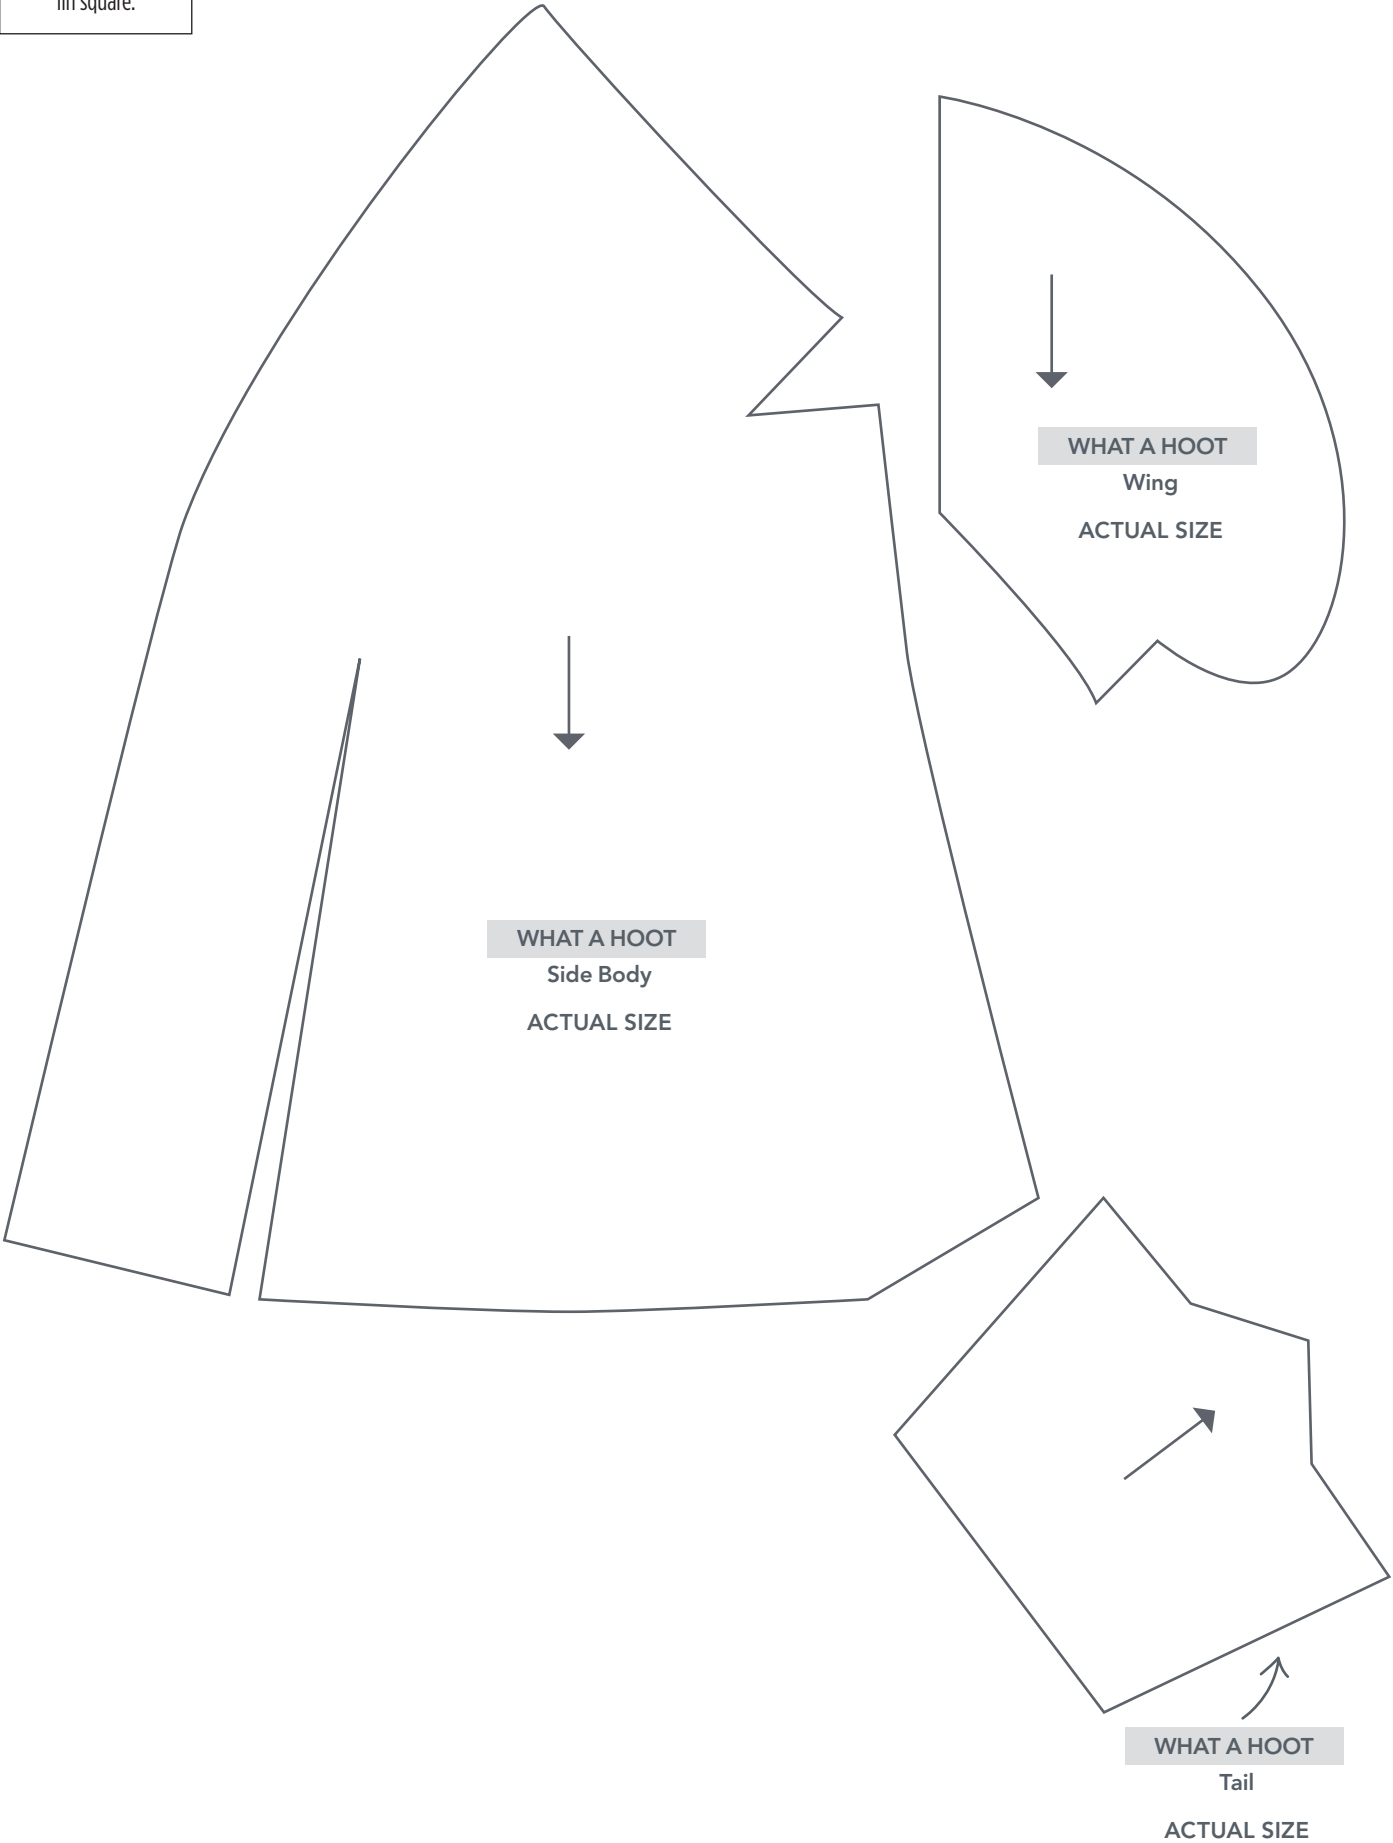

PRINT AT 100%
When printed at
the correct size, this
box will measure
1in square.

WHAT A HOOT

Jo Carter

Thank you for making this project from *Love Patchwork & Quilting*. The copyright for these templates belongs to the designer of the project. Please don't re-sell or distribute their work without permission. Please do not make any part of the templates or instructions available to others through your website or a third party website, or copy it multiple times without our permission. Copyright law protects creative work and unauthorised copying is illegal. We appreciate your help.

PRINT AT 100%
When printed at
the correct size, this
box will measure
11in square.

WHAT A HOOT

Jo Carter

WHAT A HOOT
Eye Patch
ACTUAL SIZE

WHAT A HOOT
Front Body
ACTUAL SIZE

WHAT A HOOT
Beak
ACTUAL SIZE

WHAT A HOOT
Pouch
ACTUAL SIZE

PRINT AT 100%
When printed at
the correct size, this
box will measure
1in square.

WHAT A HOOT

Jo Carter