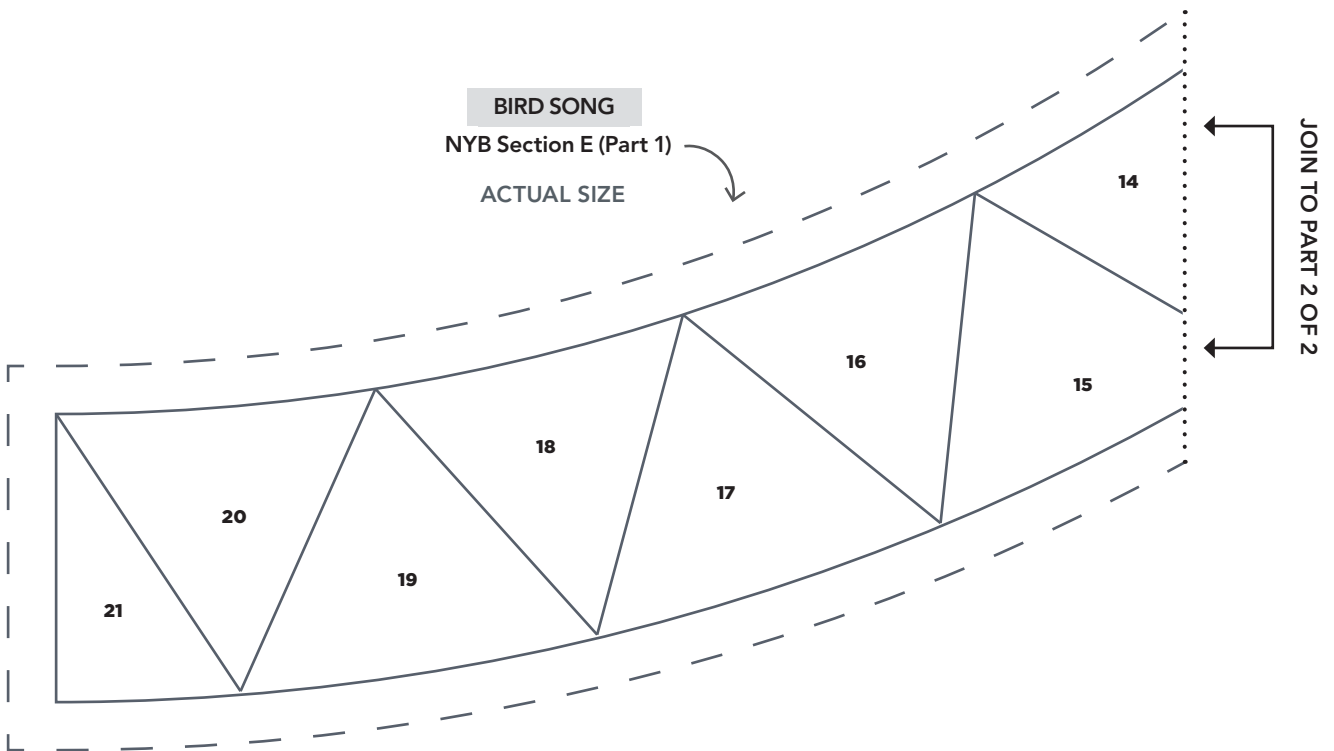

When printed at  
the correct size, this  
box will measure  
1in square.

**BIRD SONG**

Tall DP Curve

ACTUAL SIZE

**BIRD SONG**

NYB Section D (Part 2)

ACTUAL SIZE

JOIN TO PART 1 OF 2

**BIRD SONG**  
Tall DP Arc  
ACTUAL SIZE

**PRINT AT 100%**  
When printed at  
the correct size, this  
box will measure  
1in square.

**BIRD SONG**  
NYB Section E (Part 2)  
ACTUAL SIZE

JOIN TO PART 1 OF 2

**PRINT AT 100%**

When printed at  
the correct size, this  
box will measure  
1in square.

**BIRD SONG**  
NYB Section A  
ACTUAL SIZE

**BIRD SONG**  
NYB Section E (Part 1)  
ACTUAL SIZE

JOIN TO PART 2 OF 2