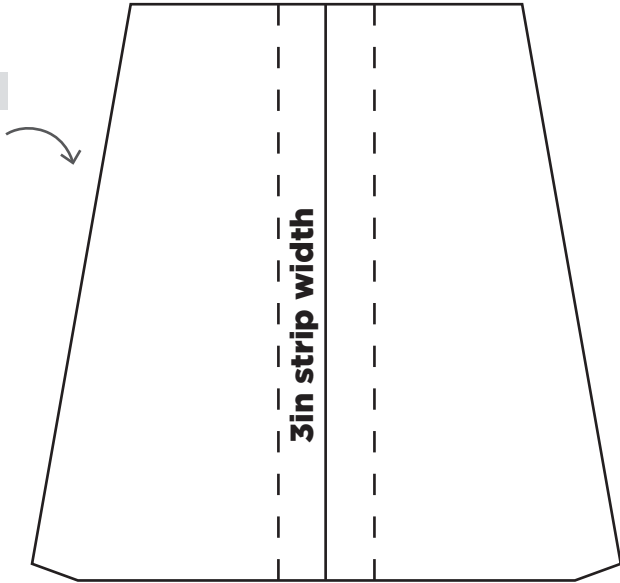

**PRINT AT 100%**

When printed at  
the correct size, this  
box will measure  
1in square.

**BIRD SONG**  
NYB Section A  
ACTUAL SIZE

**BIRD SONG**  
NYB Section E (Part 1)  
ACTUAL SIZE

JOIN TO PART 2 OF 2

**PRINT AT 100%**

When printed at  
the correct size, this  
box will measure  
1in square.

**BIRD SONG**

**NYB Section B**

**ACTUAL SIZE**

**PRINT AT 100%**  
When printed at  
the correct size, this  
box will measure  
1in square.

**TUMBLER**  
Large  
ACTUAL SIZE

**TUMBLER**  
Medium  
ACTUAL SIZE

**TUMBLER**  
Small  
ACTUAL SIZE