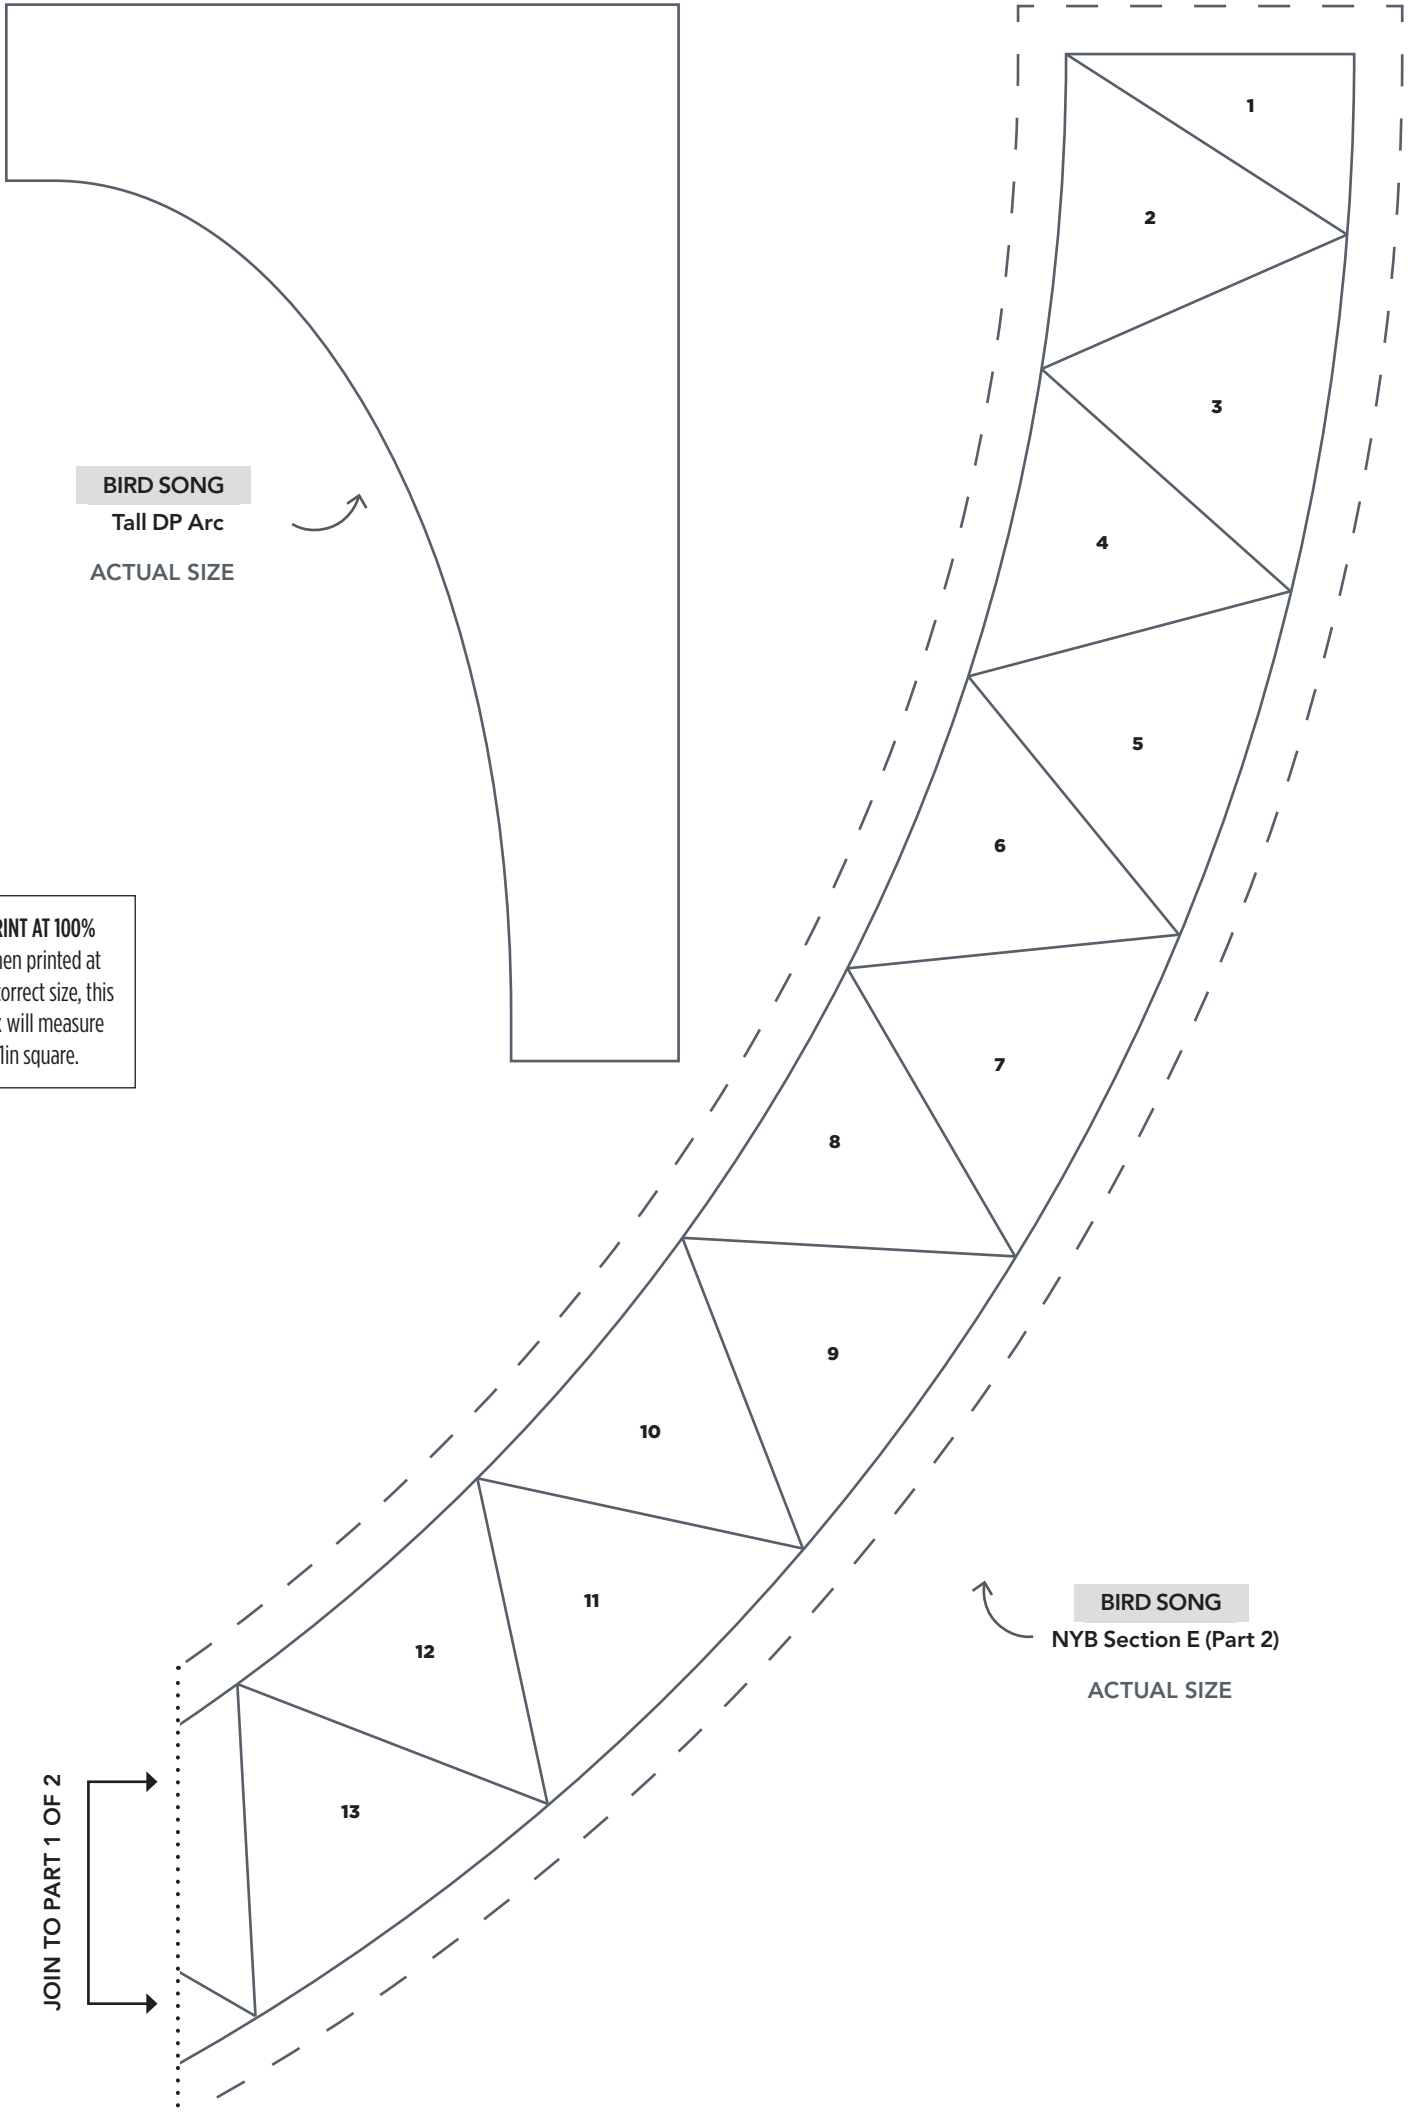

**PRINT AT 100%**  
When printed at  
the correct size, this  
box will measure  
1in square.

**BIRD SONG**  
NYB Section C (Part 2)

ACTUAL SIZE

**BIRD SONG**  
NYB Section D (Part 1)

ACTUAL SIZE

**PRINT AT 100%**

When printed at  
the correct size, this  
box will measure  
1in square.

**BIRD SONG**

Tall DP Curve

ACTUAL SIZE

**BIRD SONG**

NYB Section D (Part 2)

ACTUAL SIZE

JOIN TO PART 1 OF 2

**BIRD SONG**  
Tall DP Arc  
ACTUAL SIZE

**PRINT AT 100%**  
When printed at  
the correct size, this  
box will measure  
1in square.

**BIRD SONG**  
NYB Section E (Part 2)  
ACTUAL SIZE

JOIN TO PART 1 OF 2

**PRINT AT 100%**

When printed at  
the correct size, this  
box will measure  
1in square.

**BIRD SONG**  
NYB Section A  
ACTUAL SIZE

**BIRD SONG**  
NYB Section E (Part 1)  
ACTUAL SIZE

JOIN TO PART 2 OF 2