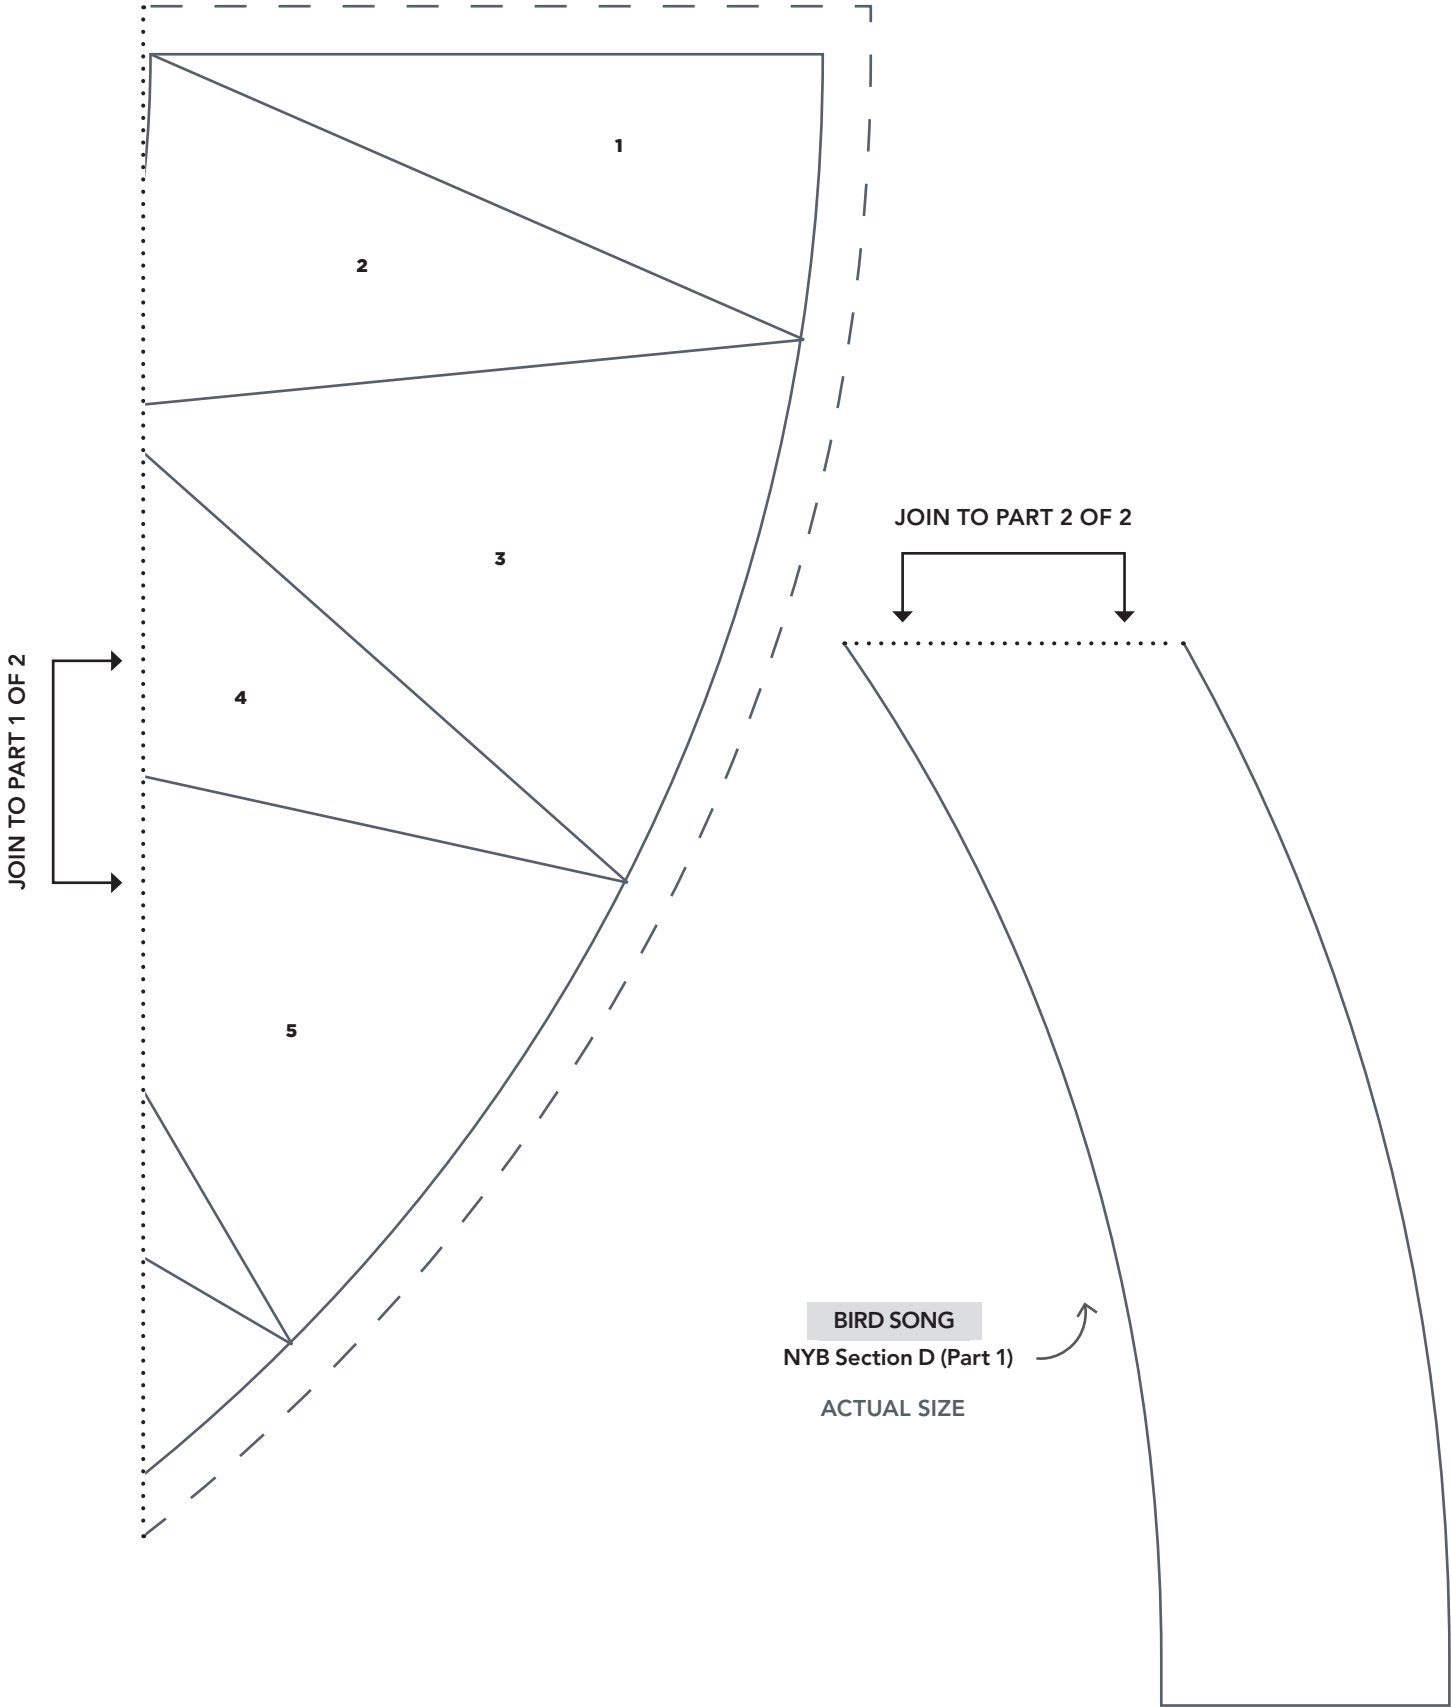

**BIRD SONG**  
Eye  
ACTUAL SIZE

**BIRD SONG**  
Neck Circle  
ACTUAL SIZE

**BIRD SONG**  
NYB Circle  
ACTUAL SIZE

**PRINT AT 100%**

When printed at the correct size, this box will measure 1in square.

**BIRD SONG**

Centre Head Feather

ACTUAL SIZE

**BIRD SONG**

Side Head Feather

ACTUAL SIZE

**PRINT AT 100%**

When printed at  
the correct size, this  
box will measure  
1in square.

**BIRD SONG**  
Small DP Curve  
ACTUAL SIZE

**BIRD SONG**  
Small DP Arc  
ACTUAL SIZE

**PRINT AT 100%**  
When printed at  
the correct size, this  
box will measure  
1in square.

**BIRD SONG**  
NYB Section C (Part 1)  
ACTUAL SIZE

JOIN TO PART 2 OF 2

**PRINT AT 100%**  
When printed at  
the correct size, this  
box will measure  
1in square.

**BIRD SONG**  
NYB Section C (Part 2)

ACTUAL SIZE

**BIRD SONG**  
NYB Section D (Part 1)

ACTUAL SIZE

**PRINT AT 100%**