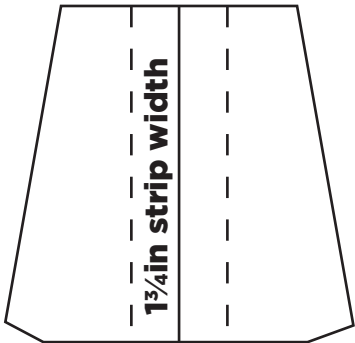

**PRINT AT 100%**

When printed at  
the correct size, this  
box will measure  
1in square.

**BIRD SONG**  
NYB Section A  
ACTUAL SIZE

**BIRD SONG**  
NYB Section E (Part 1)  
ACTUAL SIZE

JOIN TO PART 2 OF 2

**PRINT AT 100%**

When printed at  
the correct size, this  
box will measure  
1in square.

**BIRD SONG**

**NYB Section B**

**ACTUAL SIZE**

**PRINT AT 100%**  
When printed at  
the correct size, this  
box will measure  
1in square.

**TUMBLER**  
Large  
ACTUAL SIZE

**TUMBLER**  
Medium  
ACTUAL SIZE

**TUMBLER**  
Small  
ACTUAL SIZE