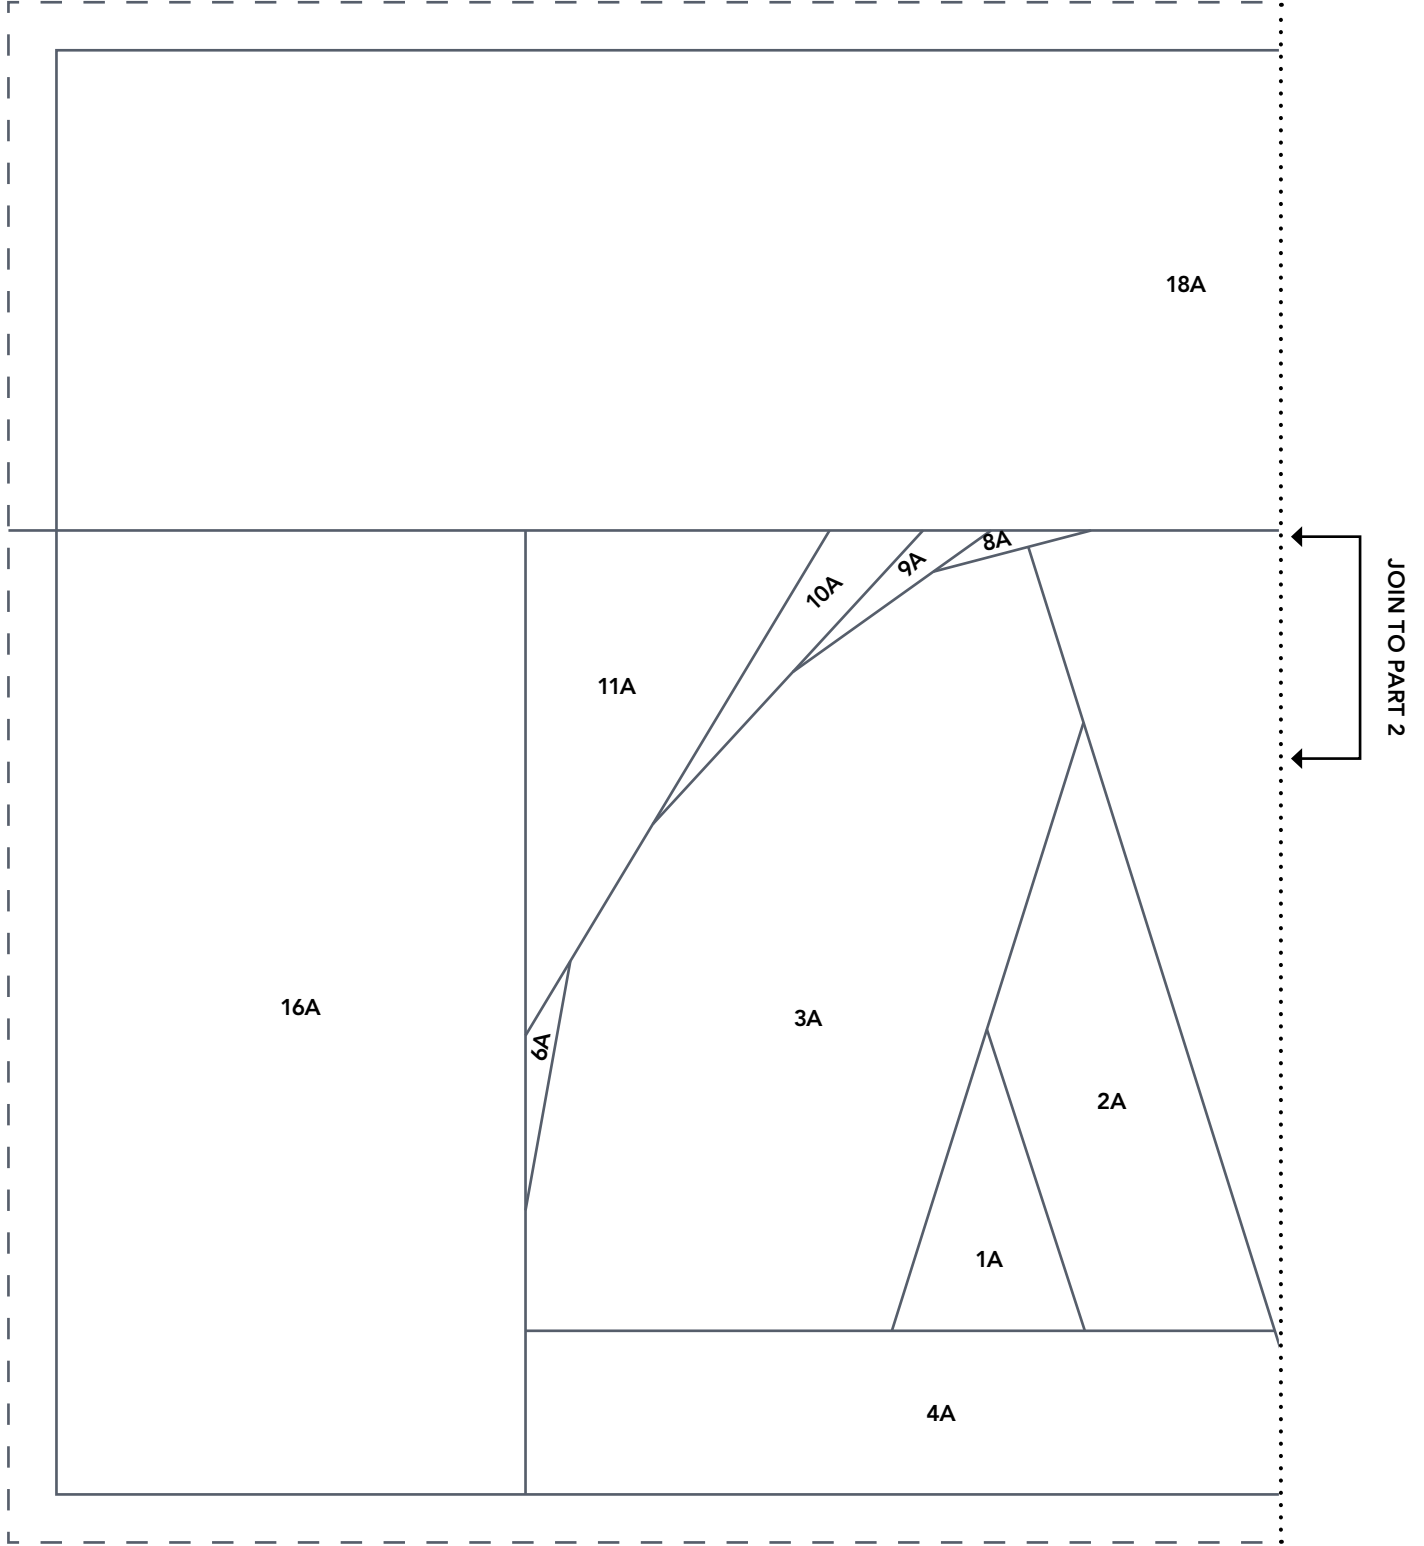

PRINT AT 100%

When printed at
the correct size, this
box will measure
1in square.

WINTER TALES

Section B (Part 1)

ACTUAL SIZE

PRINT AT 100%

When printed at
the correct size, this
box will measure
1in square.

WINTER TALES

Section B (Part 2)

ACTUAL SIZE

PRINT AT 100%
When printed at
the correct size, this
box will measure
1in square.

WINTER TALES
Section A (Tree Part 1)

ACTUAL SIZE

PRINT AT 100%
When printed at
the correct size, this
box will measure
1in square.

WINTER TALES
Section A (Tree Part 2)

ACTUAL SIZE 

JOIN TO PART 1 

PRINT AT 100%

When printed at
the correct size, this
box will measure
1in square.

WINTER TALES
Section A (House Part 1)

ACTUAL SIZE

PRINT AT 100%