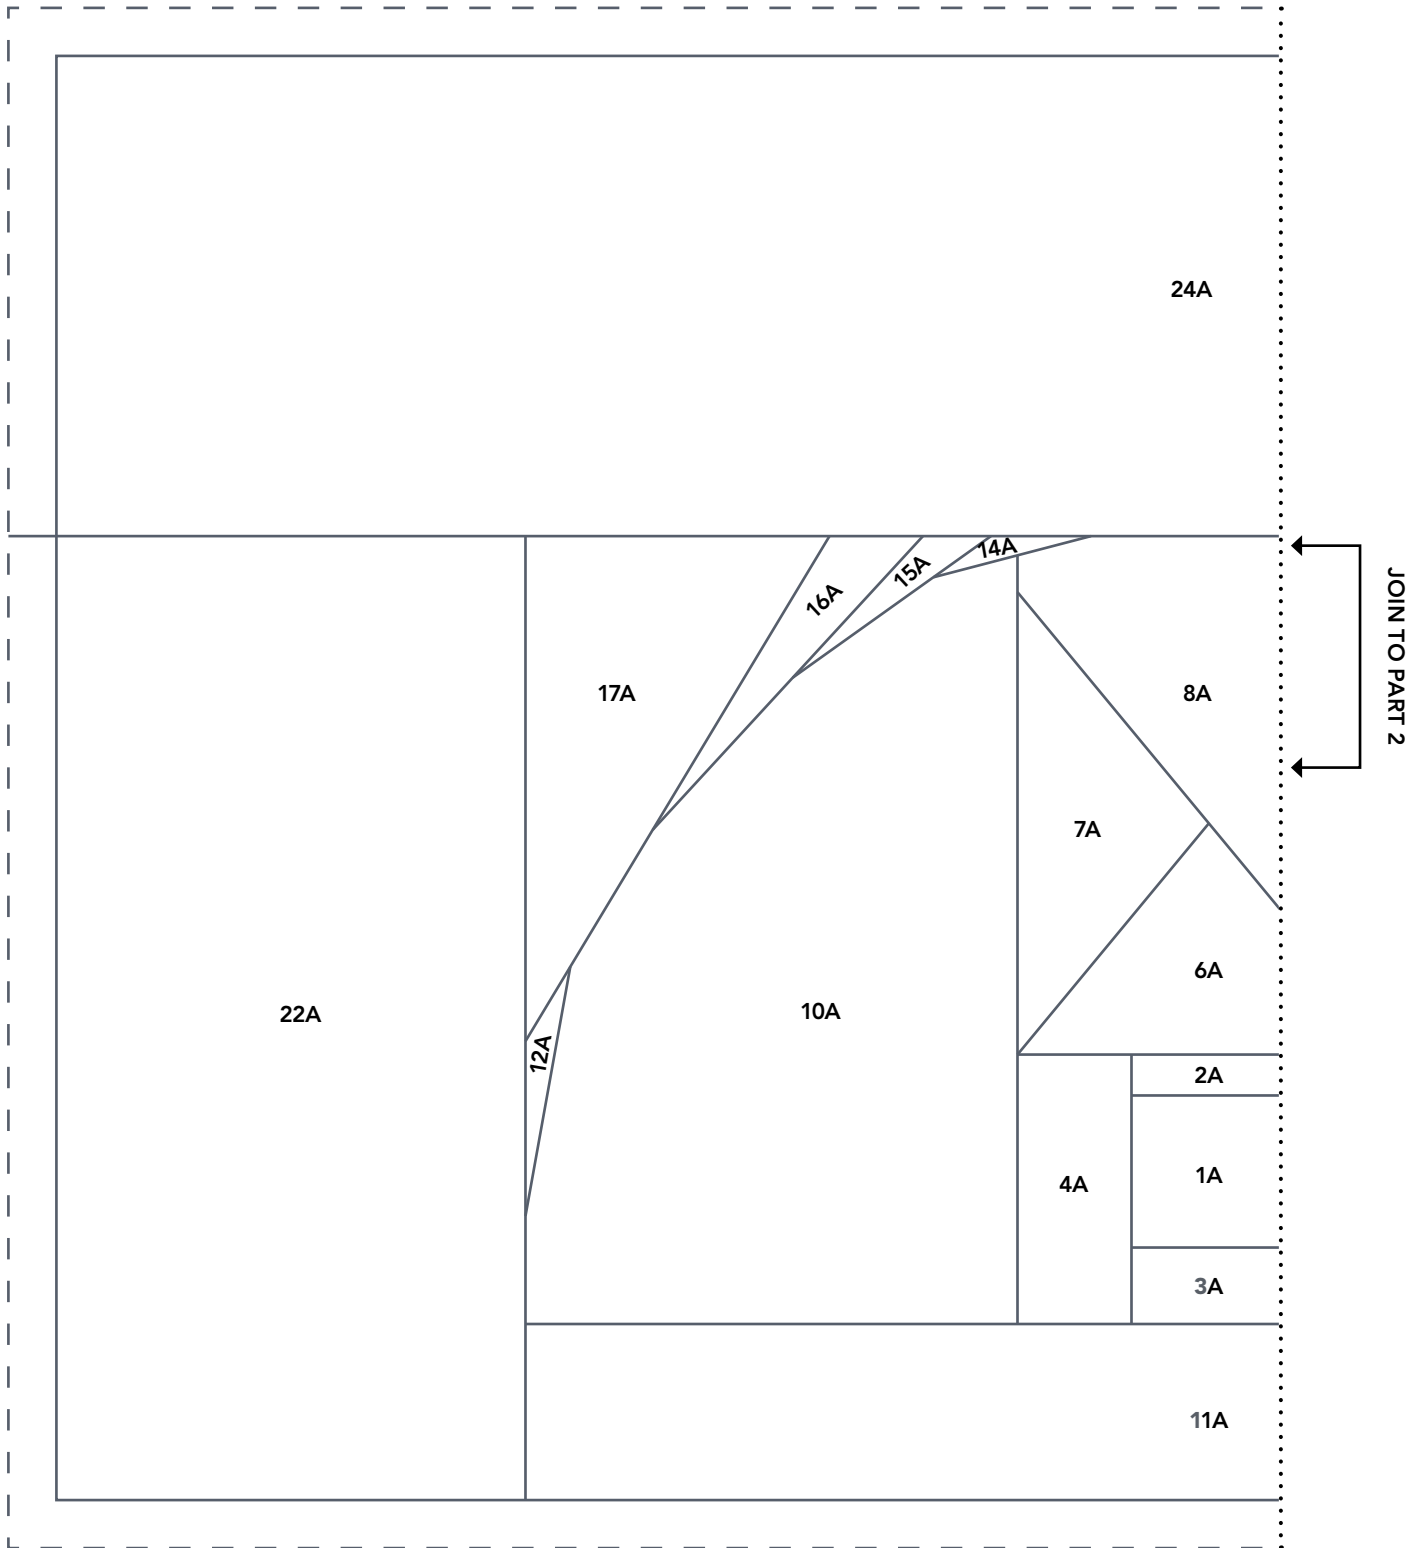

PRINT AT 100%

When printed at
the correct size, this
box will measure
1in square.

WINTER TALES
Section A (House Part 1)

ACTUAL SIZE