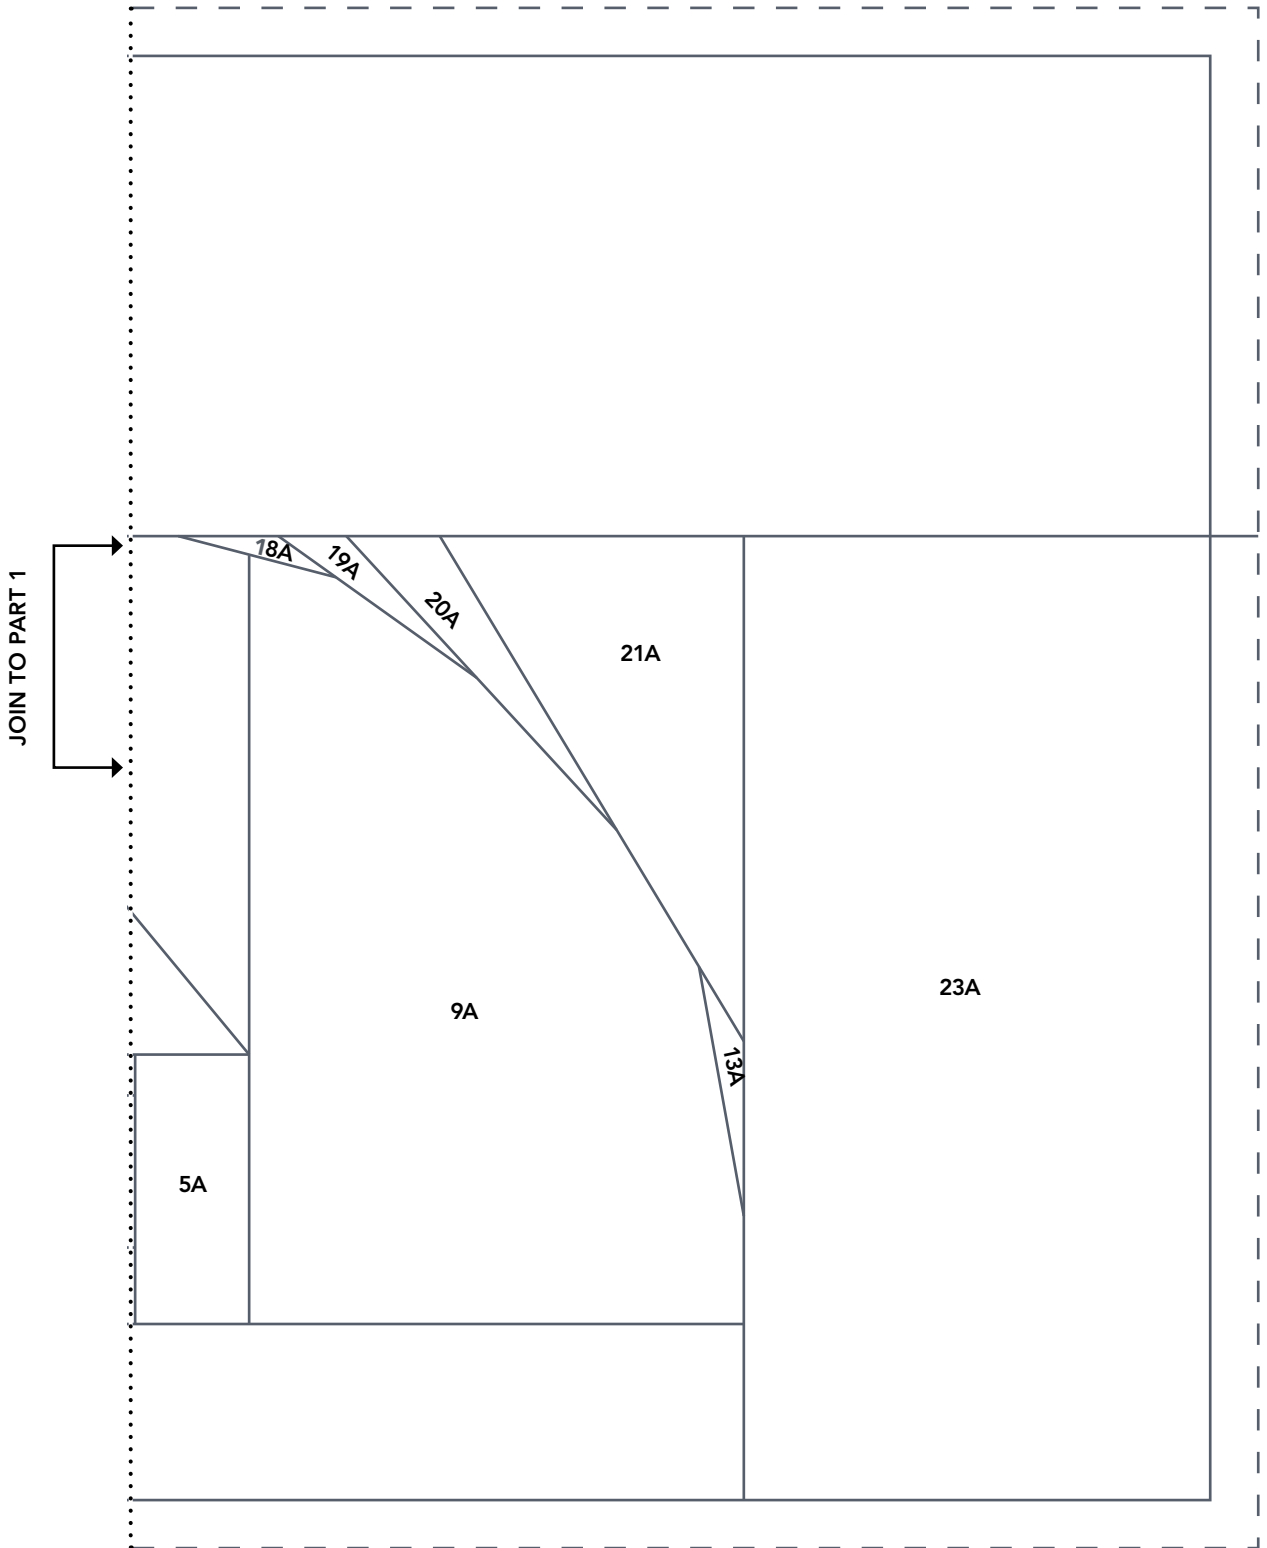

PRINT AT 100%

When printed at
the correct size, this
box will measure
1in square.

WINTER TALES
Section A (House Part 2)

ACTUAL SIZE