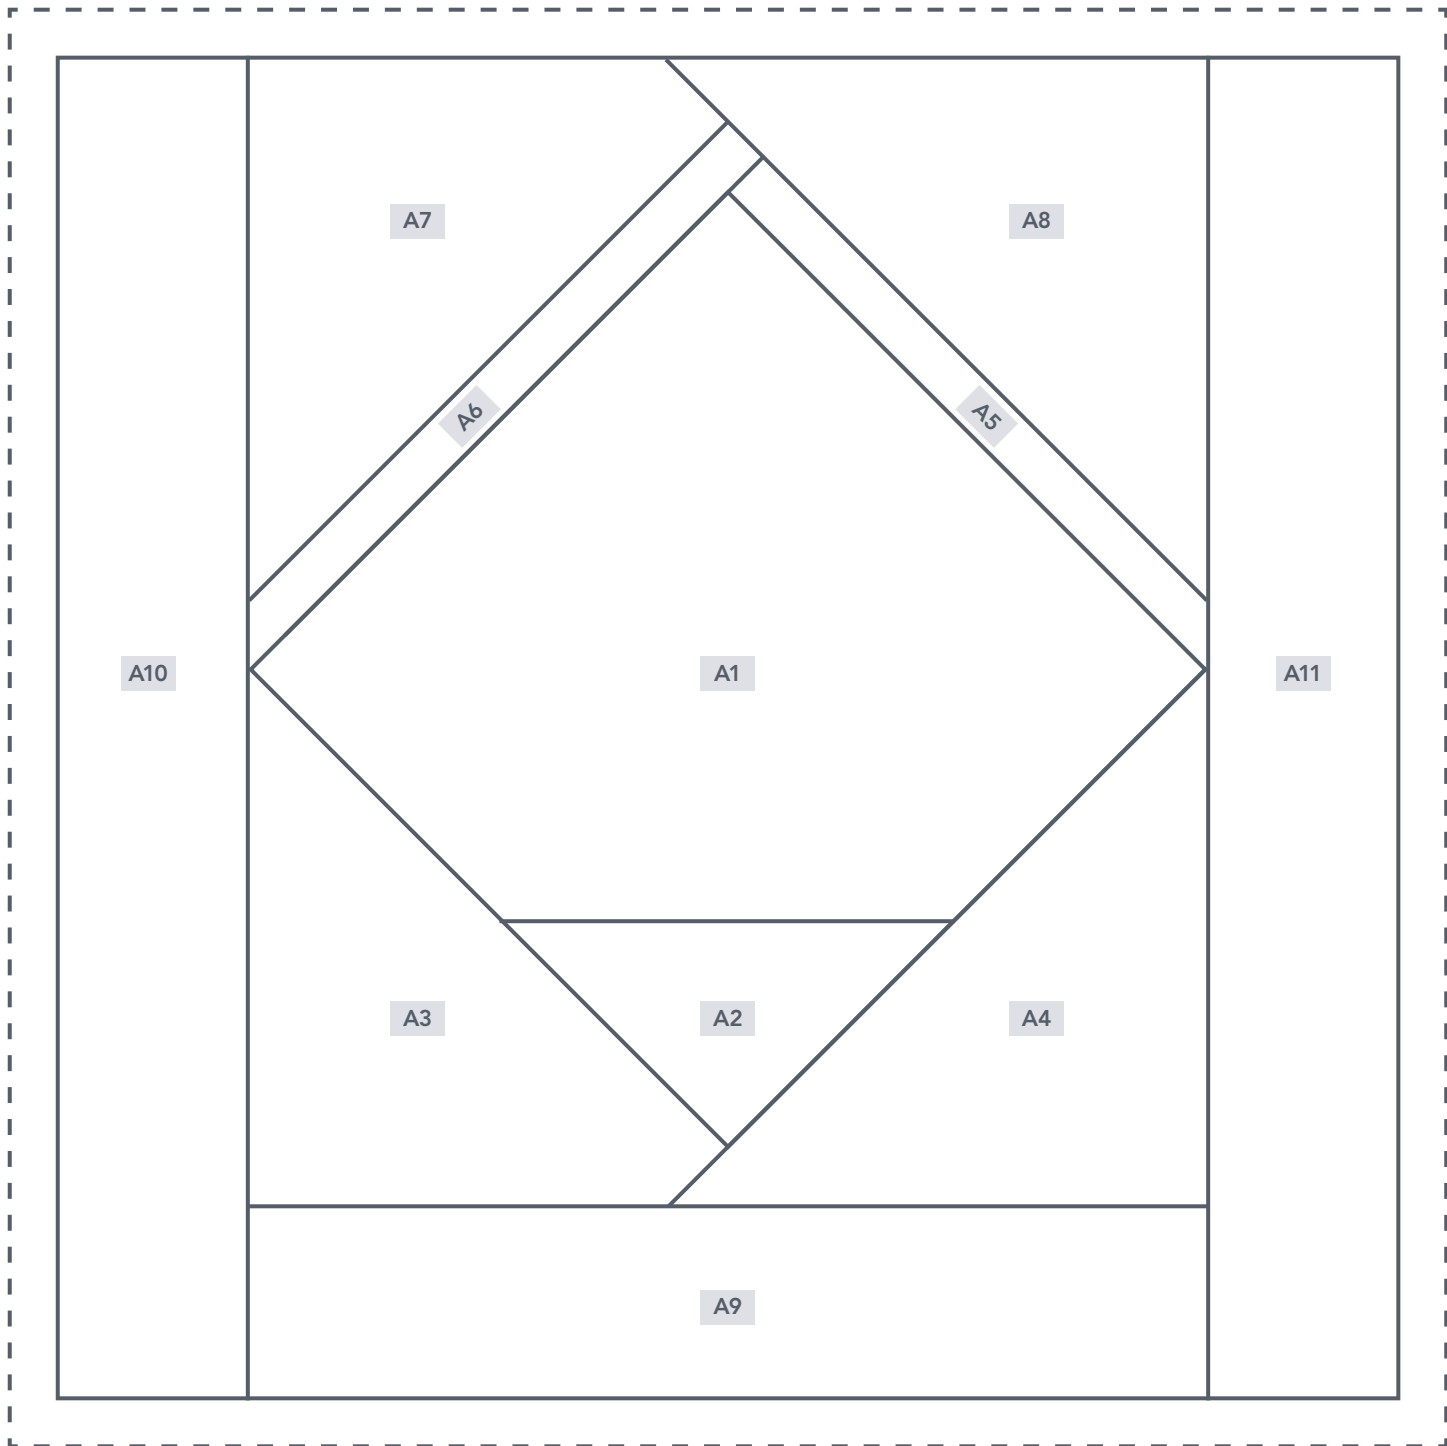

When printed at
the correct size, this
box will measure
1in / 26mm square

TEMPLATES

Issue 7

PRINT AT 100% SIZE

RETURN TO SENDER

Kelly Liddle page 17

When printed at the correct size, this box will measure 1in / 26mm square

TEMPLATE - ACTUAL SIZE

GOSSIP GIRLS

Jo Avery page 23

TEMPLATES – ACTUAL SIZE

When printed at the correct size, this box will measure 1in / 26mm square

Face 1

Inner and Outer Flowers

Face 3

Face 2

GOSSIP GIRLS

Jo Avery page 23 (cont)

When printed at the correct size, this box will measure 1in / 26mm square

TEMPLATE – ACTUAL SIZE

Skittle Body
2x Main Fabric

Cut fabric on fold

BABY BOOTEES

Ali Burdon page 39

TEMPLATES – ACTUAL SIZE

When printed at the correct size, this box will measure 1in / 26mm square

BABY BOOTEES

Ali Burdon page 39 (cont)

When printed at the correct size, this box will measure 1in / 26mm square