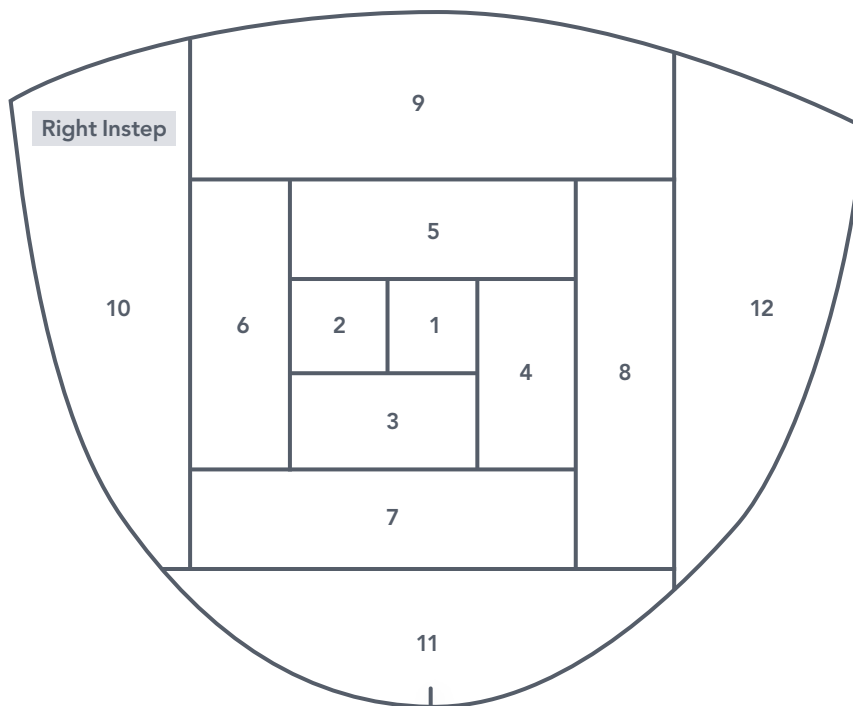

TEMPLATE - ACTUAL SIZE

GOSSIP GIRLS

Jo Avery page 23

TEMPLATES – ACTUAL SIZE

When printed at the correct size, this box will measure 1in / 26mm square

Face 1

Inner and Outer Flowers

Face 3

Face 2

GOSSIP GIRLS

Jo Avery page 23 (cont)

When printed at the correct size, this box will measure 1in / 26mm square

TEMPLATE – ACTUAL SIZE

Skittle Body
2x Main Fabric

Cut fabric on fold

BABY BOOTEES

Ali Burdon page 39

TEMPLATES – ACTUAL SIZE

When printed at the correct size, this box will measure 1in / 26mm square

BABY BOOTEES

Ali Burdon page 39 (cont)

When printed at the correct size, this box will measure 1in / 26mm square

TEMPLATES – ACTUAL SIZE

HAPPY HEXIE CUSHION

Fiona Calvert page 85

When printed at the correct size, this box will measure 1in / 26mm square

TEMPLATE – ACTUAL SIZE