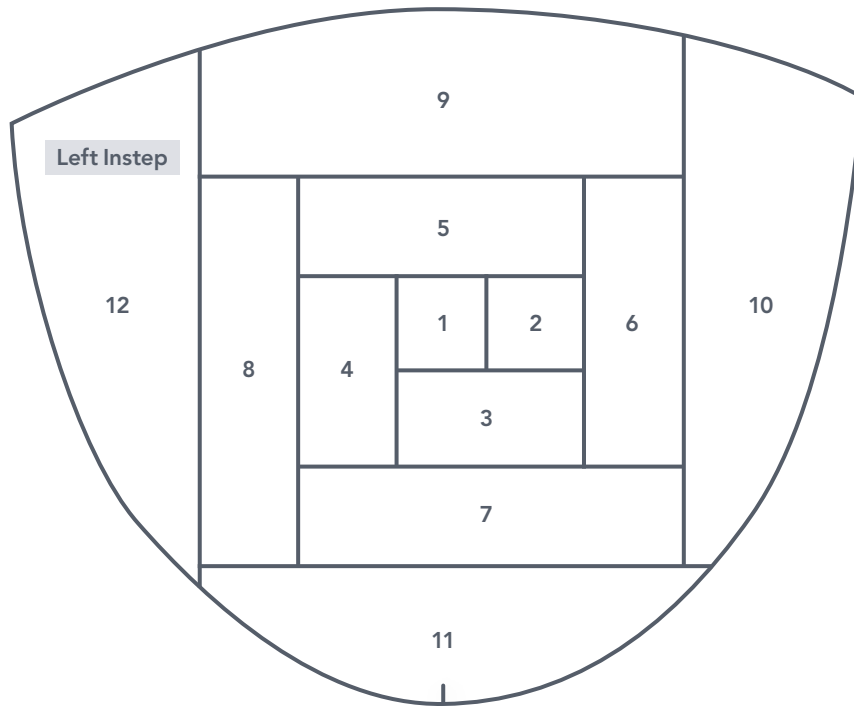

Face 2

GOSSIP GIRLS

Jo Avery page 23 (cont)

When printed at the correct size, this box will measure 1in / 26mm square

TEMPLATE – ACTUAL SIZE

Skittle Body
2x Main Fabric

Cut fabric on fold

BABY BOOTEES

Ali Burdon page 39

TEMPLATES – ACTUAL SIZE

When printed at the correct size, this box will measure 1in / 26mm square

BABY BOOTEES

Ali Burdon page 39 (cont)

When printed at the correct size, this box will measure 1in / 26mm square

TEMPLATES – ACTUAL SIZE

HAPPY HEXIE CUSHION

Fiona Calvert page 85

When printed at the correct size, this box will measure 1in / 26mm square

TEMPLATE – ACTUAL SIZE