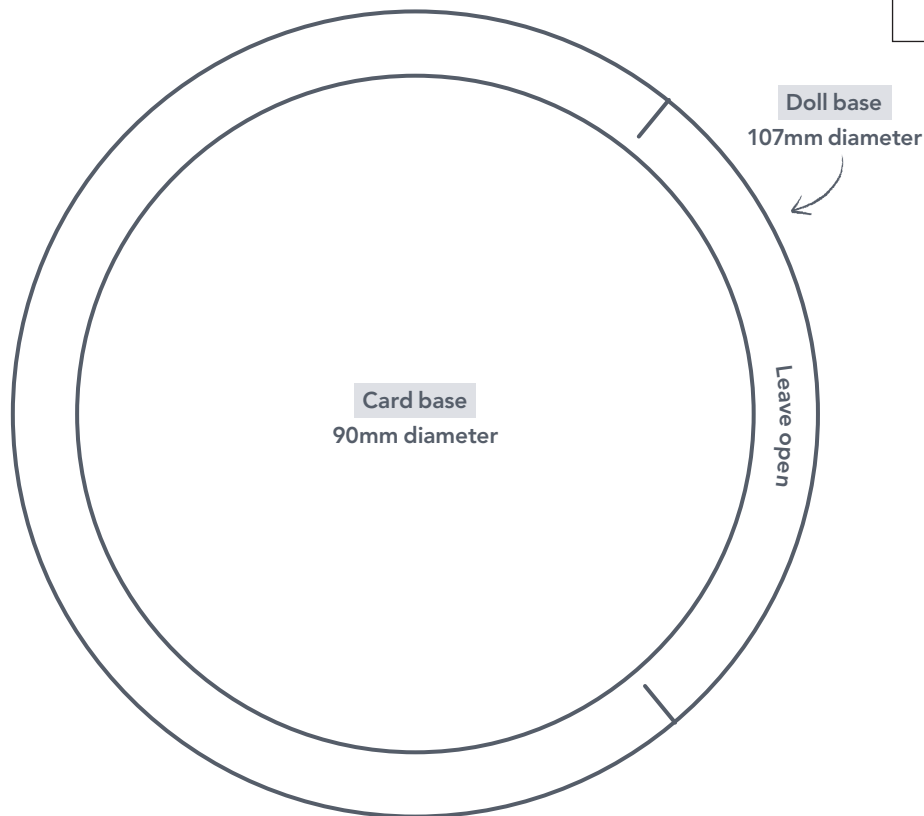

TEMPLATE - ACTUAL SIZE

GOSSIP GIRLS

Jo Avery page 23

TEMPLATES – ACTUAL SIZE

When printed at the correct size, this box will measure 1in / 26mm square

Face 1

Inner and Outer Flowers

Face 3

Face 2

GOSSIP GIRLS

Jo Avery page 23 (cont)

When printed at the correct size, this box will measure 1in / 26mm square

TEMPLATE – ACTUAL SIZE

Skittle Body
2x Main Fabric

Cut fabric on fold

BABY BOOTEES

Ali Burdon page 39

TEMPLATES – ACTUAL SIZE

When printed at the correct size, this box will measure 1in / 26mm square

BABY BOOTEES

Ali Burdon page 39 (cont)

When printed at the correct size, this box will measure 1in / 26mm square

TEMPLATES – ACTUAL SIZE

HAPPY HEXIE CUSHION

Fiona Calvert page 85

When printed at the correct size, this box will measure 1in / 26mm square

TEMPLATE – ACTUAL SIZE