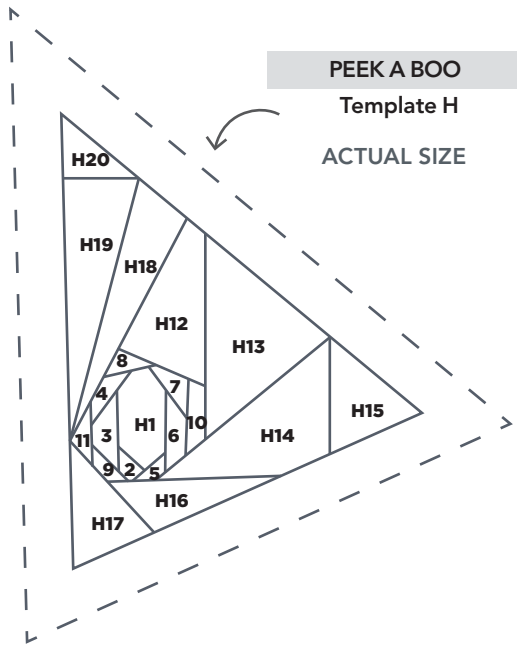

PRINT AT 100%
When printed at
the correct size, this
box will measure
1in square.

PEEK A BOO
Template A
ACTUAL SIZE

PRINT AT 100%
When printed at
the correct size, this
box will measure
1in square.

Thank you for making this project from *Love Patchwork & Quilting*. The copyright for these templates belongs to the designer of the project. Please don't re-sell or distribute their work without permission. Please do not make any part of the templates or instructions available to others through your website or a third party website, or copy it multiple times without our permission. Copyright law protects creative work and unauthorised copying is illegal. We appreciate your help.

PRINT AT 100%
 When printed at the correct size, this box will measure 1in square.

PEEK A BOO
 Template F
 ACTUAL SIZE

PEEK A BOO
 Template D
 ACTUAL SIZE

PEEK A BOO
 Template J
 ACTUAL SIZE

PEEK A BOO
 Template I
 ACTUAL SIZE

PEEK A BOO
 Template E
 ACTUAL SIZE

PEEK A BOO
 Template H
 ACTUAL SIZE

PRINT AT 100%
When printed at
the correct size, this
box will measure
1in square.

PEEK A BOO

Template M

ACTUAL SIZE

PEEK A BOO

Template K

ACTUAL SIZE

PRINT AT 100%
When printed at
the correct size, this
box will measure
1in square.

PEEK A BOO

Template L

ACTUAL SIZE