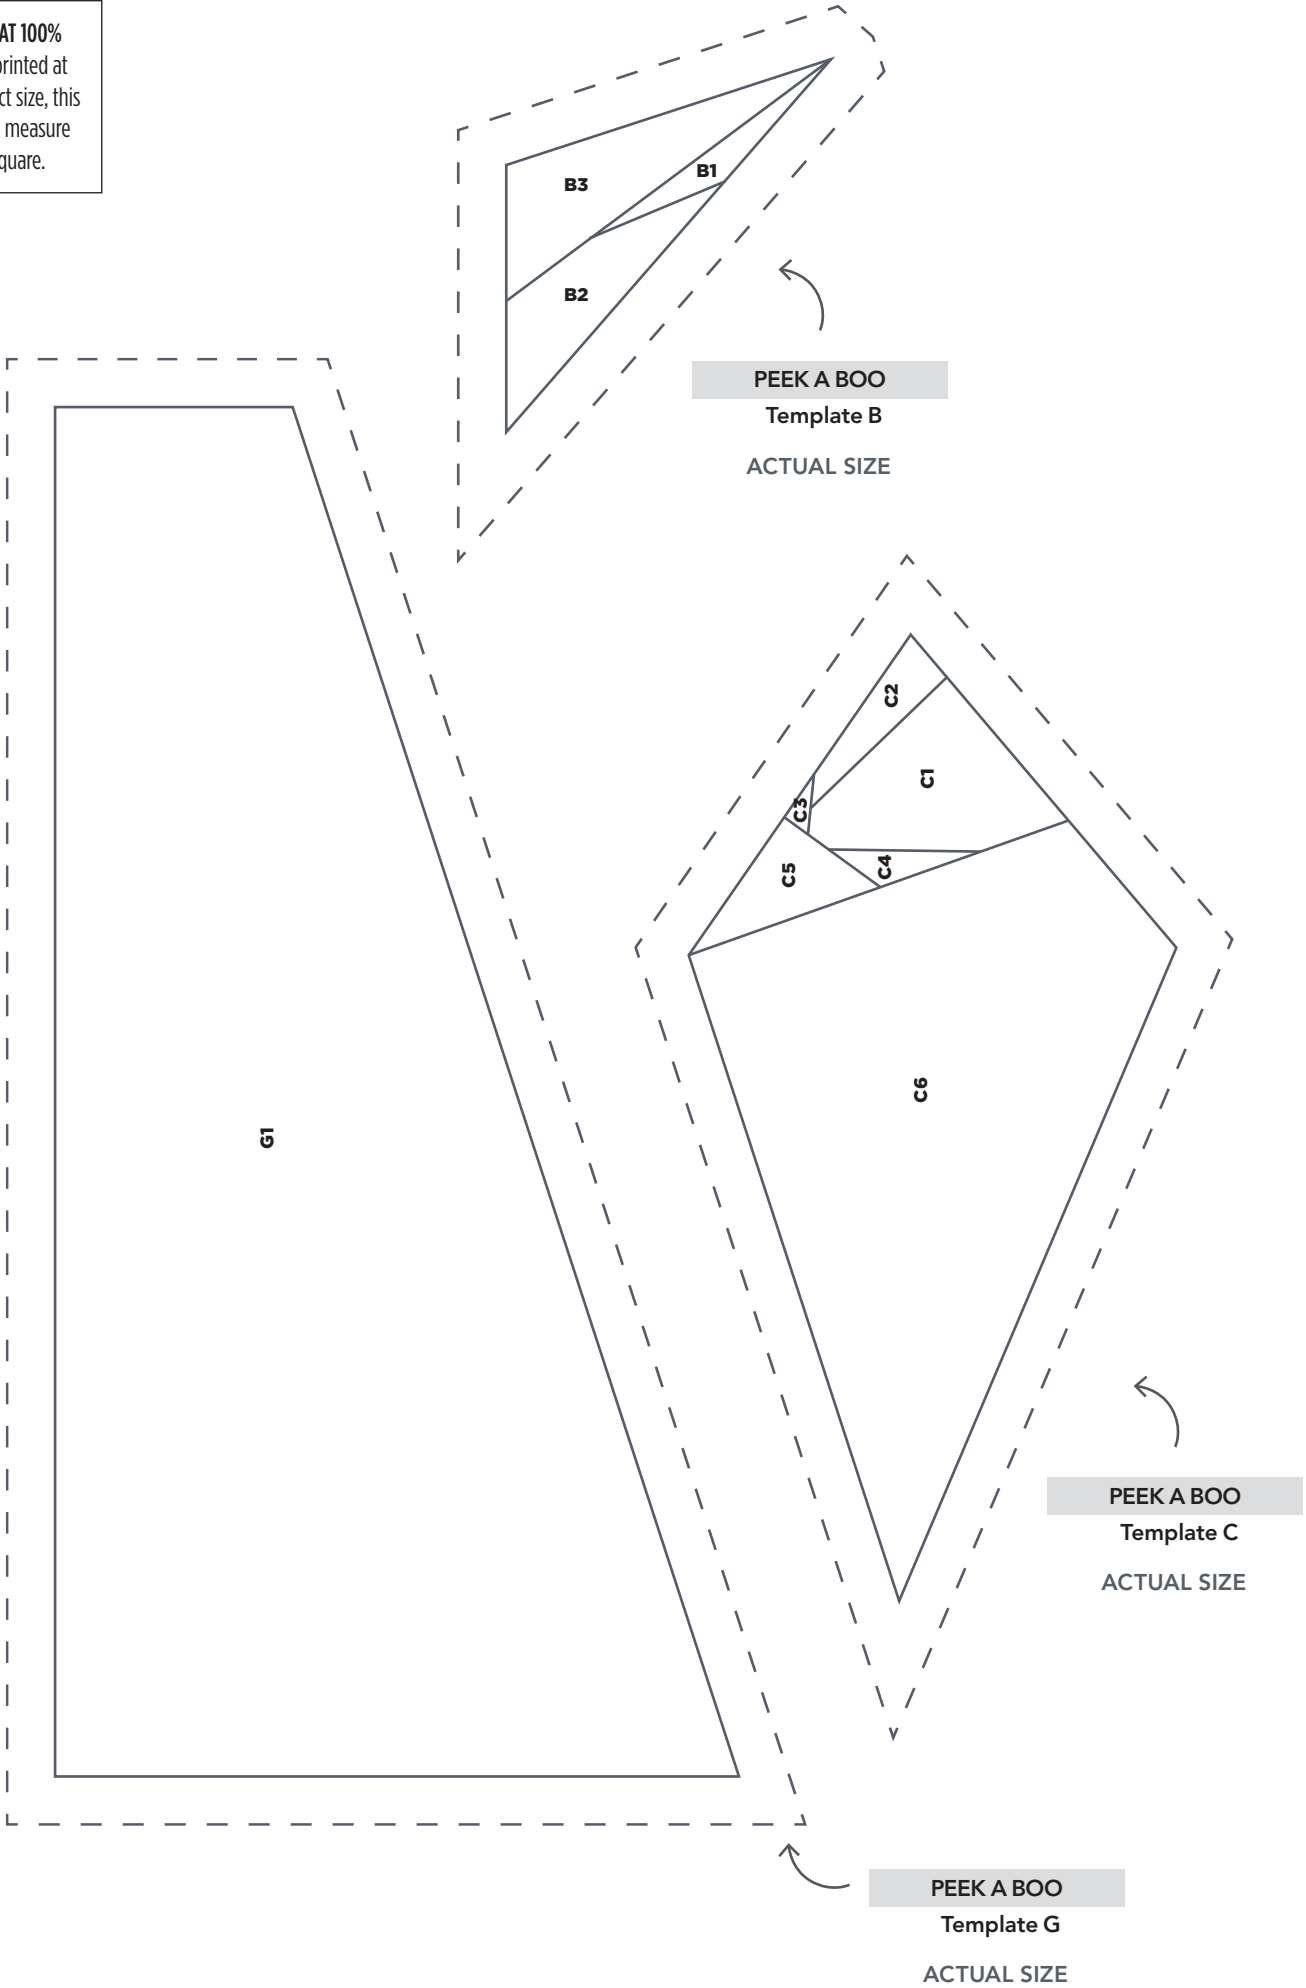

PRINT AT 100%
When printed at
the correct size, this
box will measure
1in square.

PEEK A BOO
Template A
ACTUAL SIZE

PRINT AT 100%
When printed at
the correct size, this
box will measure
1in square.

Thank you for making this project from *Love Patchwork & Quilting*. The copyright for these templates belongs to the designer of the project. Please don't re-sell or distribute their work without permission. Please do not make any part of the templates or instructions available to others through your website or a third party website, or copy it multiple times without our permission. Copyright law protects creative work and unauthorised copying is illegal. We appreciate your help.

PRINT AT 100%
 When printed at the correct size, this box will measure 1in square.

PEEK A BOO
 Template F
 ACTUAL SIZE

PEEK A BOO
 Template D
 ACTUAL SIZE

PEEK A BOO
 Template J
 ACTUAL SIZE

PEEK A BOO
 Template I
 ACTUAL SIZE

PEEK A BOO
 Template E
 ACTUAL SIZE

PEEK A BOO
 Template H
 ACTUAL SIZE

PRINT AT 100%
When printed at
the correct size, this
box will measure
1in square.

PEEK A BOO

Template M

ACTUAL SIZE

PEEK A BOO

Template K

ACTUAL SIZE

PRINT AT 100%
When printed at
the correct size, this
box will measure
1in square.

PEEK A BOO

Template L

ACTUAL SIZE