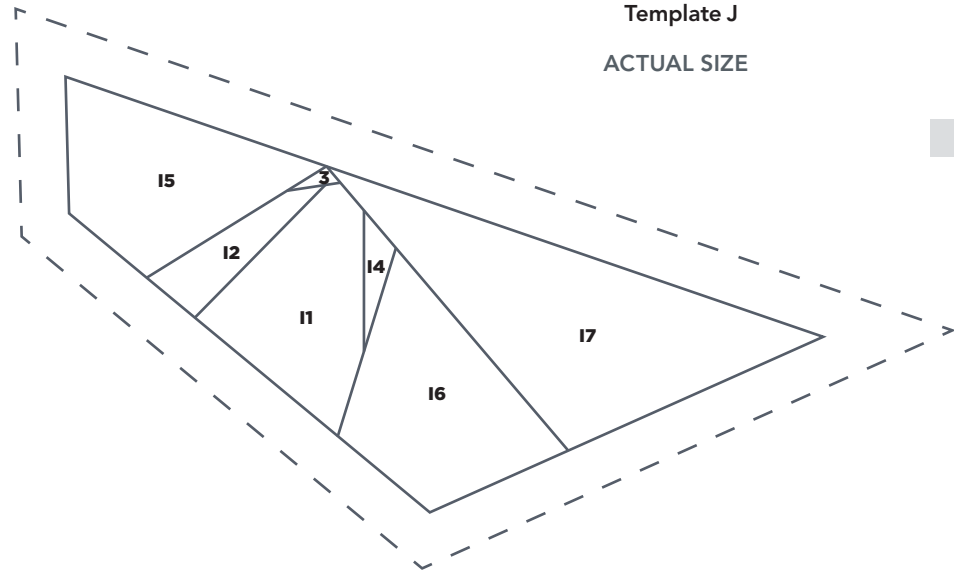

PRINT AT 100%
When printed at
the correct size, this
box will measure
1in square.

PEEK A BOO
Template A
ACTUAL SIZE

PRINT AT 100%
When printed at
the correct size, this
box will measure
1in square.

Thank you for making this project from *Love Patchwork & Quilting*. The copyright for these templates belongs to the designer of the project. Please don't re-sell or distribute their work without permission. Please do not make any part of the templates or instructions available to others through your website or a third party website, or copy it multiple times without our permission. Copyright law protects creative work and unauthorised copying is illegal. We appreciate your help.

PRINT AT 100%
 When printed at the correct size, this box will measure 1in square.

PEEK A BOO
 Template F
 ACTUAL SIZE

PEEK A BOO
 Template D
 ACTUAL SIZE

PEEK A BOO
 Template J
 ACTUAL SIZE

PEEK A BOO
 Template I
 ACTUAL SIZE

PEEK A BOO
 Template E
 ACTUAL SIZE

PEEK A BOO
 Template H
 ACTUAL SIZE

PRINT AT 100%
When printed at
the correct size, this
box will measure
1in square.

PEEK A BOO

Template M

ACTUAL SIZE

PEEK A BOO

Template K

ACTUAL SIZE

PRINT AT 100%
When printed at
the correct size, this
box will measure
1in square.

PEEK A BOO

Template L

ACTUAL SIZE