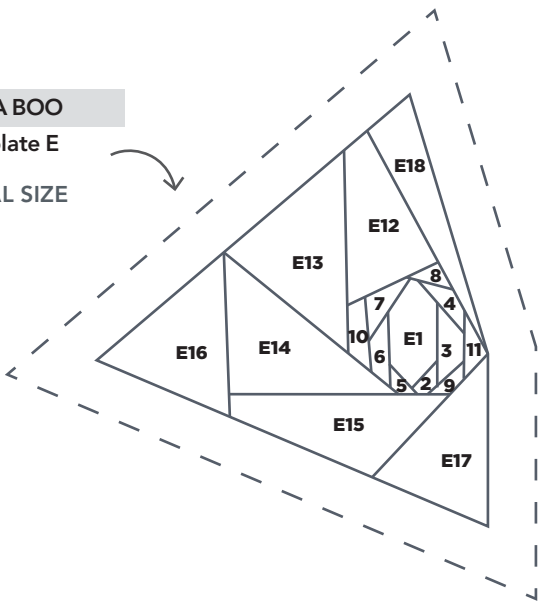

PRINT AT 100%
When printed at
the correct size, this
box will measure
1in square.

PEEK A BOO
Template A
ACTUAL SIZE

PRINT AT 100%
When printed at
the correct size, this
box will measure
1in square.

Thank you for making this project from *Love Patchwork & Quilting*. The copyright for these templates belongs to the designer of the project. Please don't re-sell or distribute their work without permission. Please do not make any part of the templates or instructions available to others through your website or a third party website, or copy it multiple times without our permission. Copyright law protects creative work and unauthorised copying is illegal. We appreciate your help.

PRINT AT 100%
 When printed at the correct size, this box will measure 1in square.

PEEK A BOO
 Template F
 ACTUAL SIZE

PEEK A BOO
 Template D
 ACTUAL SIZE

PEEK A BOO
 Template J
 ACTUAL SIZE

PEEK A BOO
 Template I
 ACTUAL SIZE

PEEK A BOO
 Template E
 ACTUAL SIZE

PEEK A BOO
 Template H
 ACTUAL SIZE

PRINT AT 100%
When printed at
the correct size, this
box will measure
1in square.

PEEK A BOO

Template M

ACTUAL SIZE

PEEK A BOO

Template K

ACTUAL SIZE

PRINT AT 100%
When printed at
the correct size, this
box will measure
1in square.

PEEK A BOO

Template L

ACTUAL SIZE