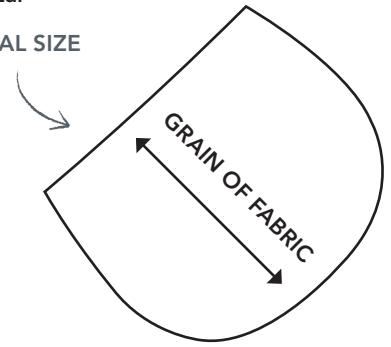

TEMPLATES

Issue 48

PRINT AT 100%

PRINT AT 100%
When printed at
the correct size, this
box will measure
1in square.

MEOW MIX
Ice Cream
ACTUAL SIZE

MEOW MIX
Cone Shadow
ACTUAL SIZE

MEOW MIX
Cone
ACTUAL SIZE

PRINT AT 100%
When printed at
the correct size, this
box will measure
1in square.

PRINT AT 100%
When printed at
the correct size, this
box will measure
1in square.

HELLO HUMPHREY

Ear

ACTUAL SIZE

HELLO HUMPHREY

Face

ACTUAL SIZE

HELLO HUMPHREY

Leg

ACTUAL SIZE

HELLO HUMPHREY

Side body

ACTUAL SIZE

HELLO HUMPHREY

Tail

ACTUAL SIZE