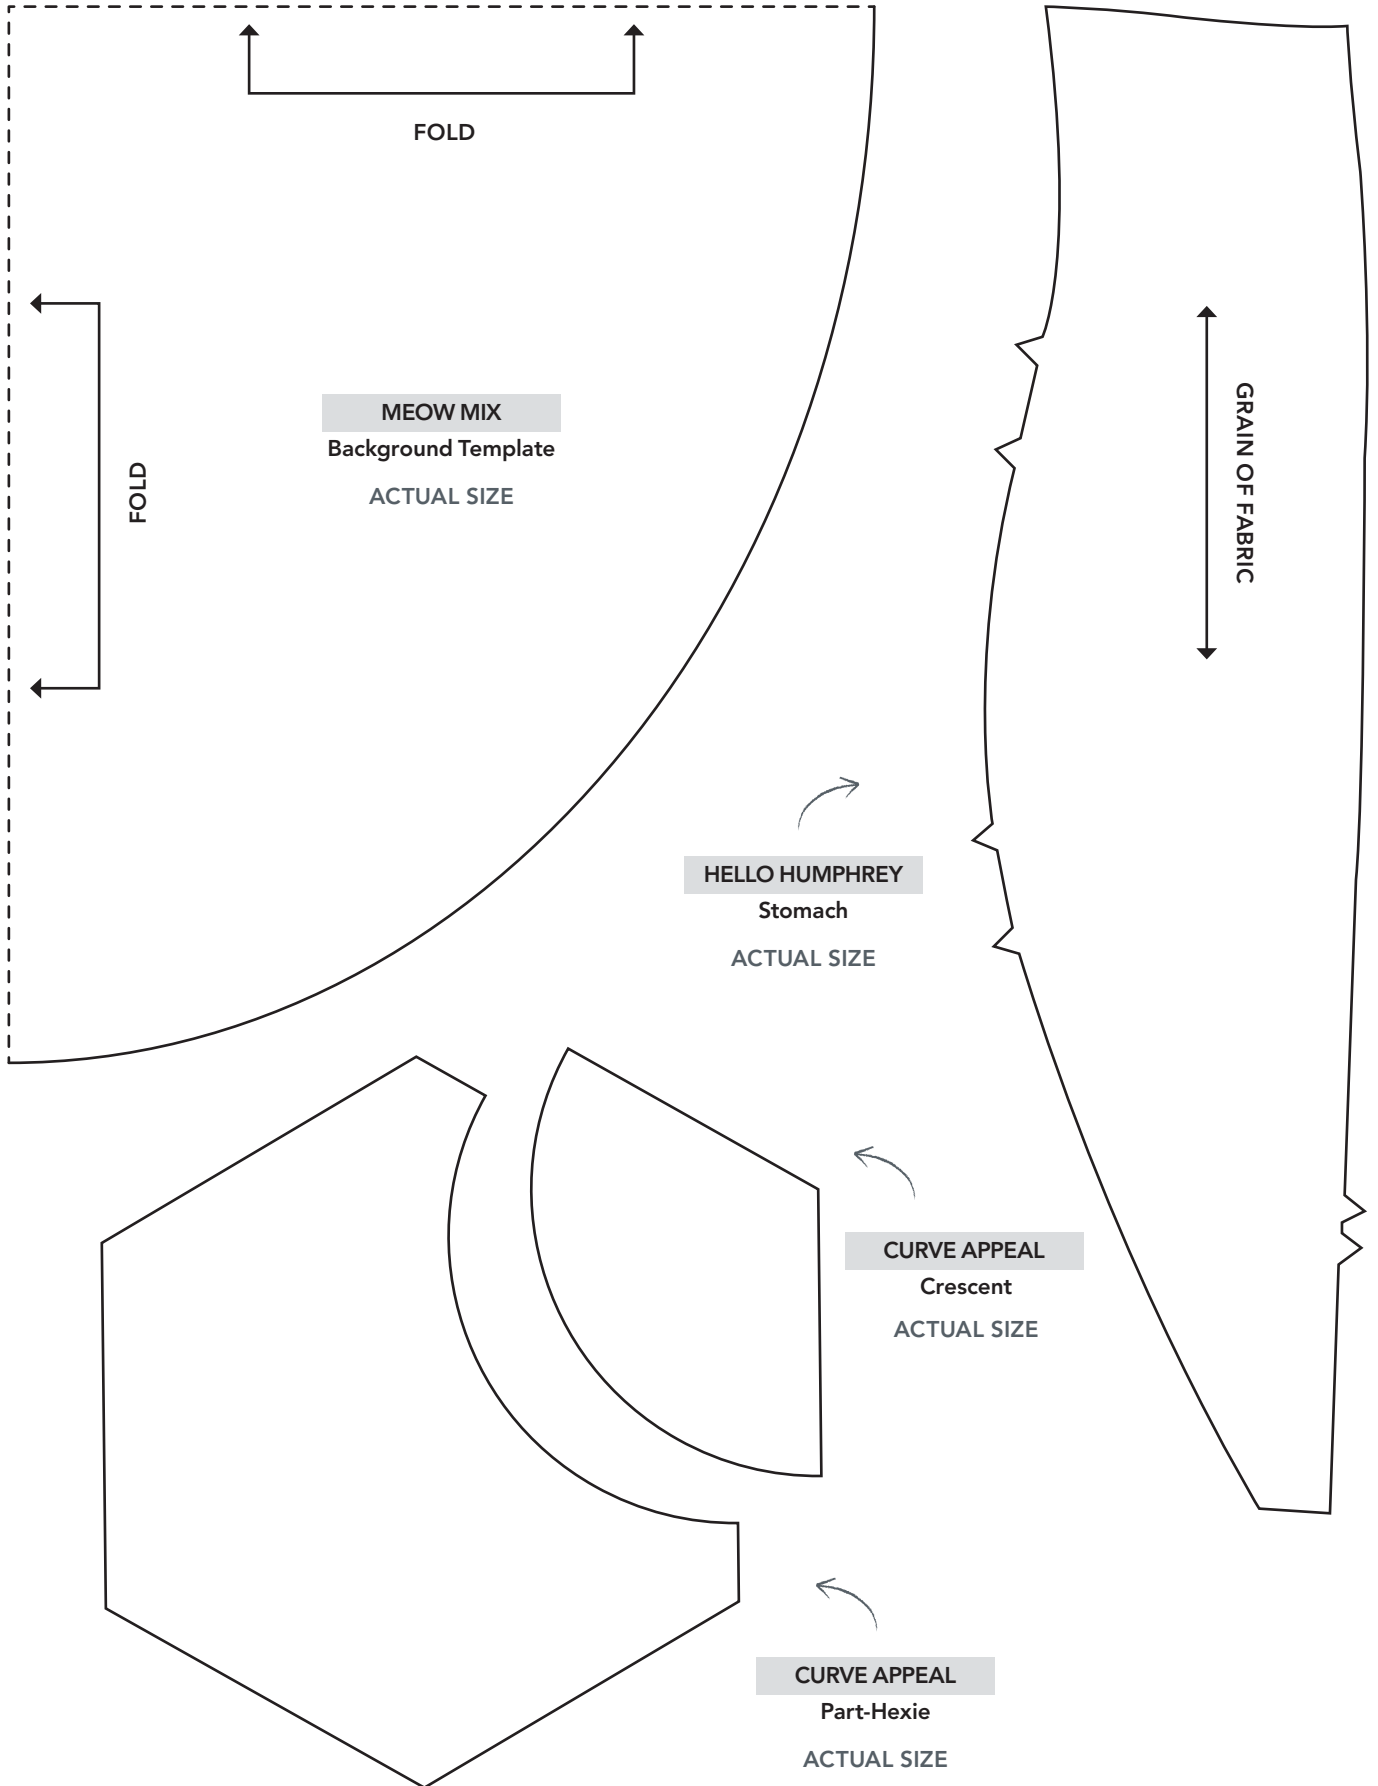

TEMPLATES

Issue 48

PRINT AT 100%

PRINT AT 100%
When printed at
the correct size, this
box will measure
1in square.

MEOW MIX
Ice Cream
ACTUAL SIZE

MEOW MIX
Cone Shadow
ACTUAL SIZE

MEOW MIX
Cone
ACTUAL SIZE

PRINT AT 100%
When printed at
the correct size, this
box will measure
1in square.

PRINT AT 100%
When printed at
the correct size, this
box will measure
1in square.

HELLO HUMPHREY

Ear

ACTUAL SIZE

HELLO HUMPHREY

Face

ACTUAL SIZE

HELLO HUMPHREY

Leg

ACTUAL SIZE

HELLO HUMPHREY

Side body

ACTUAL SIZE

HELLO HUMPHREY

Tail

ACTUAL SIZE