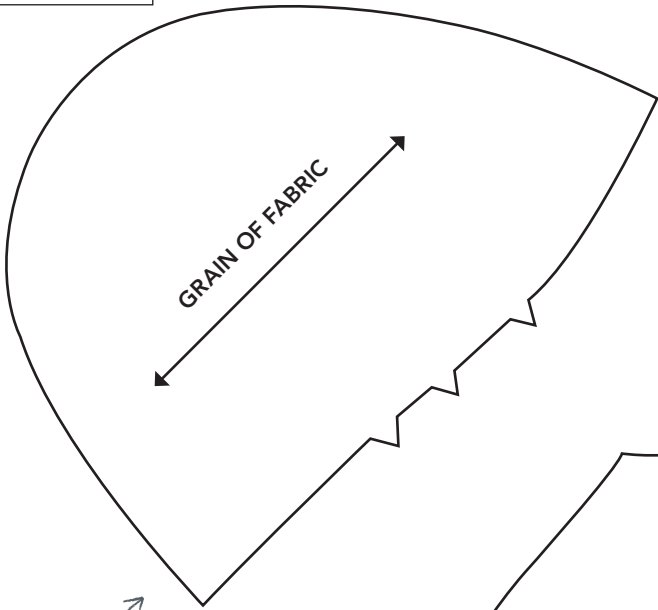

TEMPLATES

Issue 48

PRINT AT 100%

PRINT AT 100%
When printed at
the correct size, this
box will measure
1in square.

MEOW MIX
Ice Cream
ACTUAL SIZE

MEOW MIX
Cone Shadow
ACTUAL SIZE

MEOW MIX
Cone
ACTUAL SIZE

PRINT AT 100%
When printed at
the correct size, this
box will measure
1in square.

PRINT AT 100%
When printed at
the correct size, this
box will measure
1in square.

HELLO HUMPHREY

Ear

ACTUAL SIZE

HELLO HUMPHREY

Face

ACTUAL SIZE

HELLO HUMPHREY

Leg

ACTUAL SIZE

HELLO HUMPHREY

Side body

ACTUAL SIZE

HELLO HUMPHREY

Tail

ACTUAL SIZE