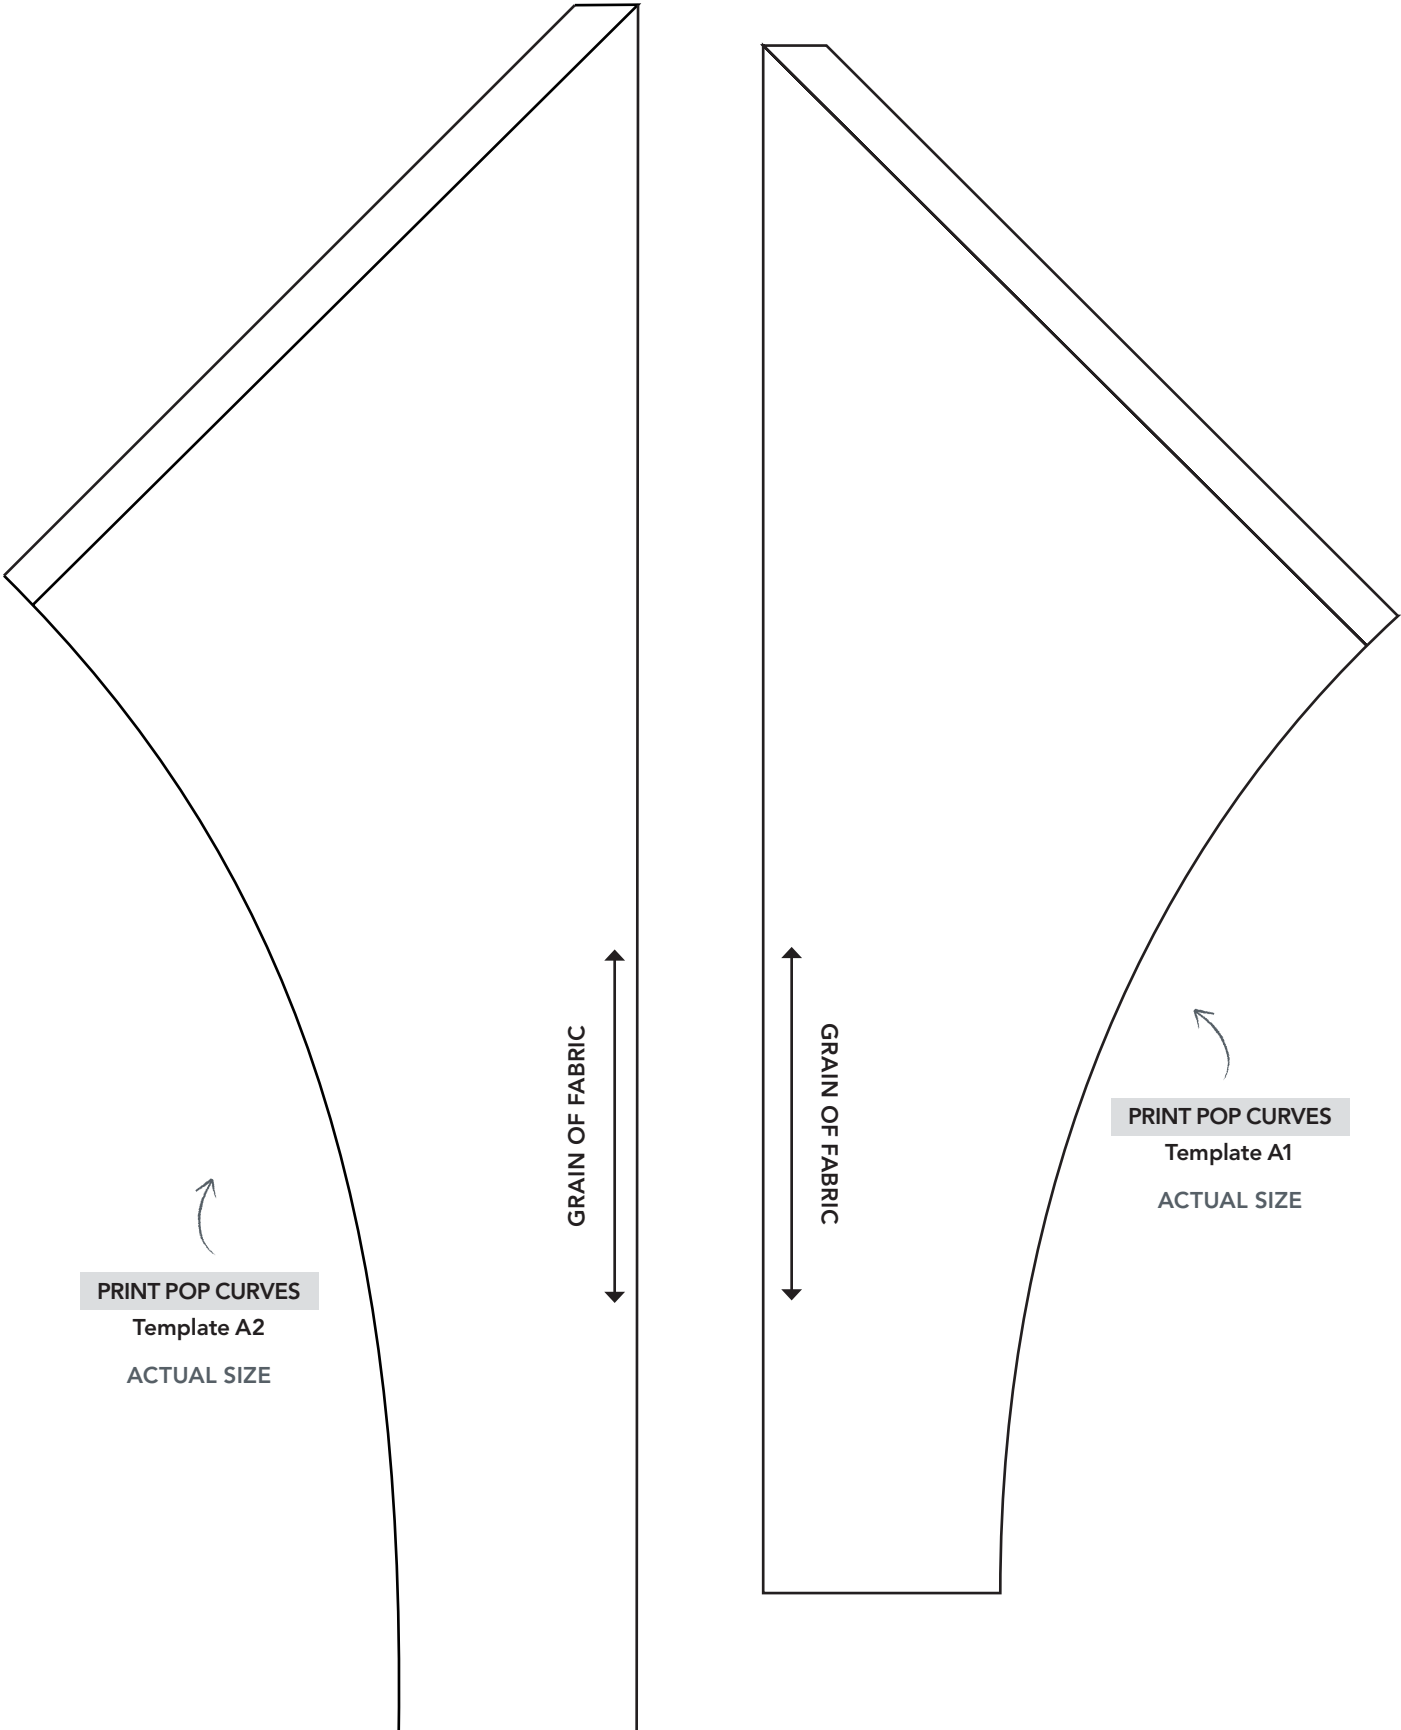

**SPRING FLING**

Letter Templates

ACTUAL SIZE

**PRINT AT 100%**

When printed at the correct size, this box will measure 1in square.

**SPRING FLING**

**Letter Templates**

**ACTUAL SIZE**

**PRINT AT 100%**  
When printed at  
the correct size, this  
box will measure  
1in square.

**PRINT AT 100%**  
When printed at  
the correct size, this  
box will measure  
1in square.

**PRINT POP CURVES**

**Template C**

**ACTUAL SIZE**

**PLACE ON FOLD**

**PRINT POP CURVES**

**Template E**

**ACTUAL SIZE**

**PRINT AT 100%**  
When printed at  
the correct size, this  
box will measure  
1in square.

**PRINT AT 100%**

When printed at  
the correct size, this  
box will measure  
1in square.

**COLOUR WHEEL**

**Large Triangle**

**ACTUAL SIZE**

**PRINT AT 100%**  
When printed at  
the correct size, this  
box will measure  
11in square.