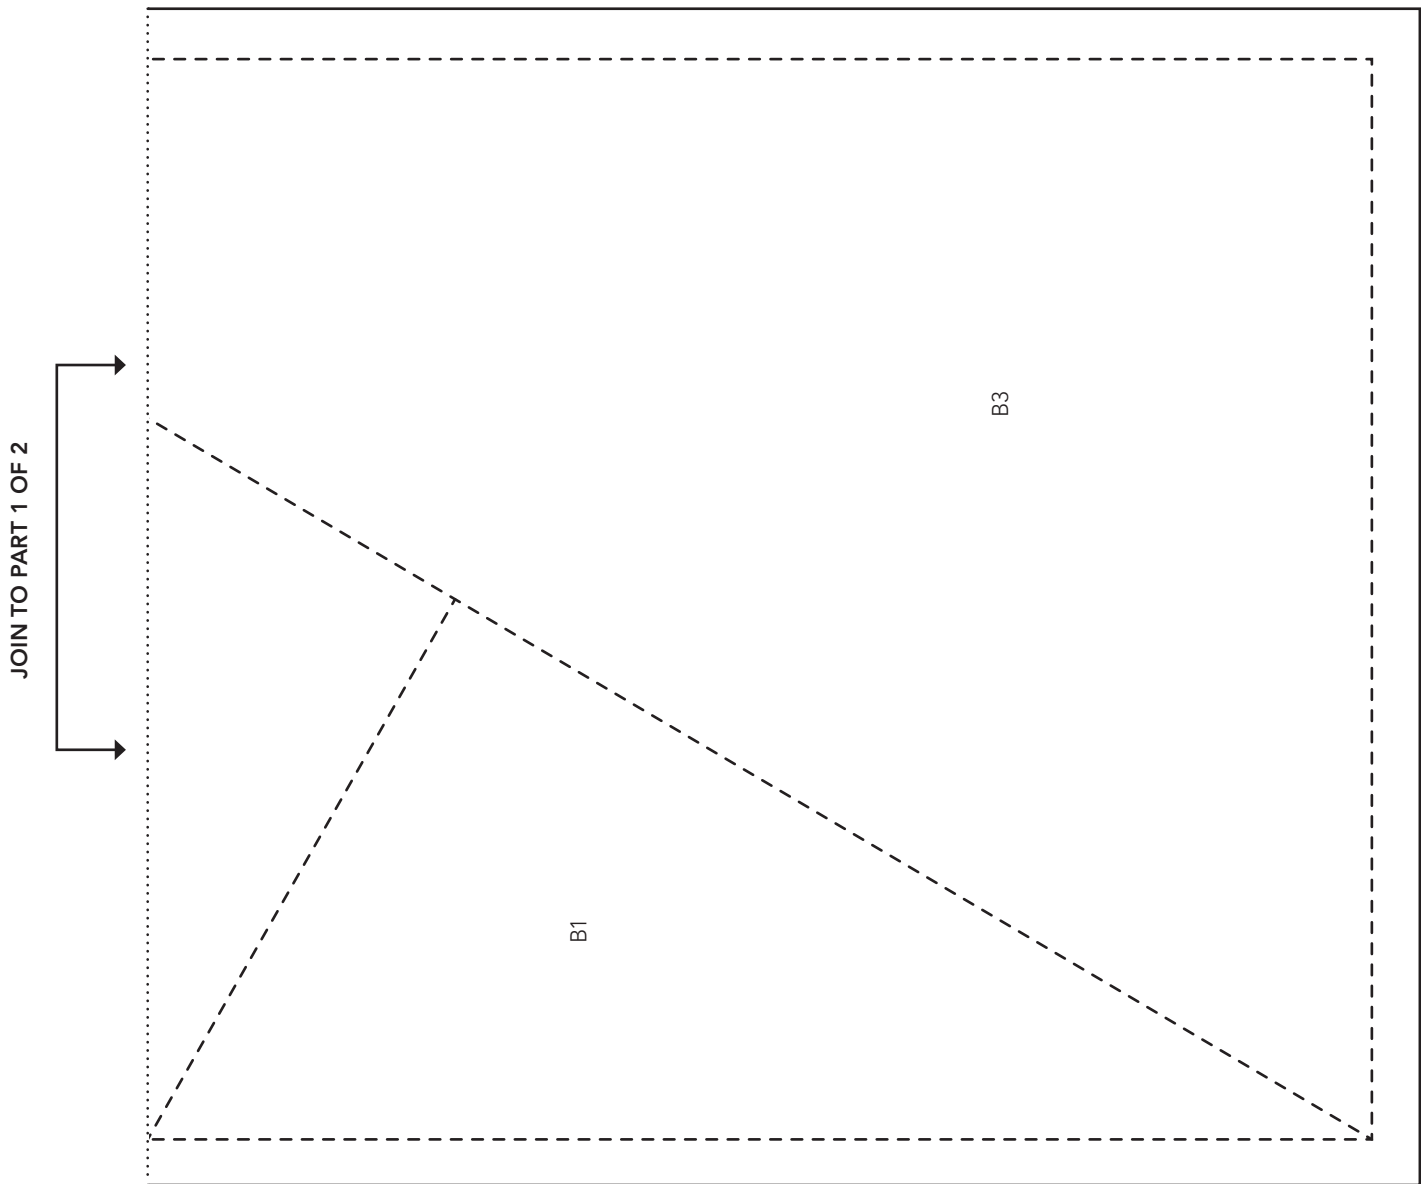

PRINT AT 100%
When printed at
the correct size, this
box will measure
1in square.

UP AND AWAY
Medium Kite B (Part 2 of 2)
ACTUAL SIZE

Thank you for making this project from *Love Patchwork & Quilting*. The copyright for these templates belongs to the designer of the project. Please don't re-sell or distribute their work without permission. Please do not make any part of the templates or instructions available to others through your website or a third party website, or copy it multiple times without our permission. Copyright law protects creative work and unauthorised copying is illegal. We appreciate your help.