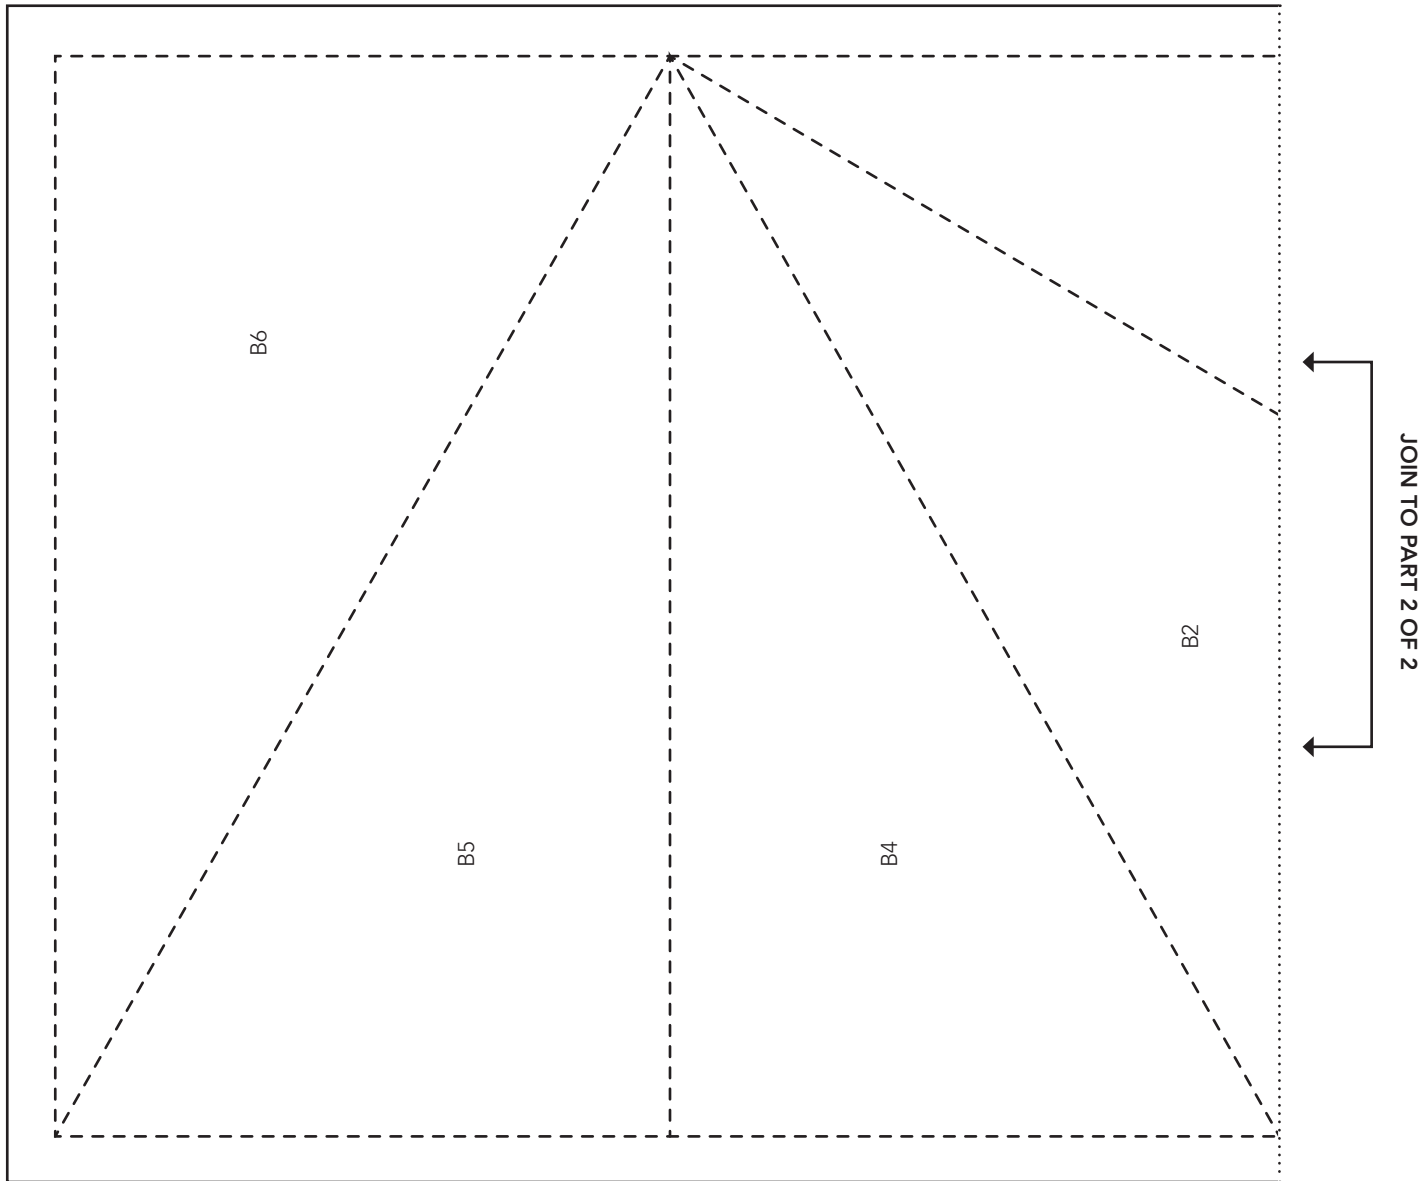

PRINT AT 100%
When printed at
the correct size, this
box will measure
1in square.

UP AND AWAY
Medium Kite B (Part 1 of 2)
ACTUAL SIZE

Thank you for making this project from *Love Patchwork & Quilting*. The copyright for these templates belongs to the designer of the project. Please don't re-sell or distribute their work without permission. Please do not make any part of the templates or instructions available to others through your website or a third party website, or copy it multiple times without our permission. Copyright law protects creative work and unauthorised copying is illegal. We appreciate your help.