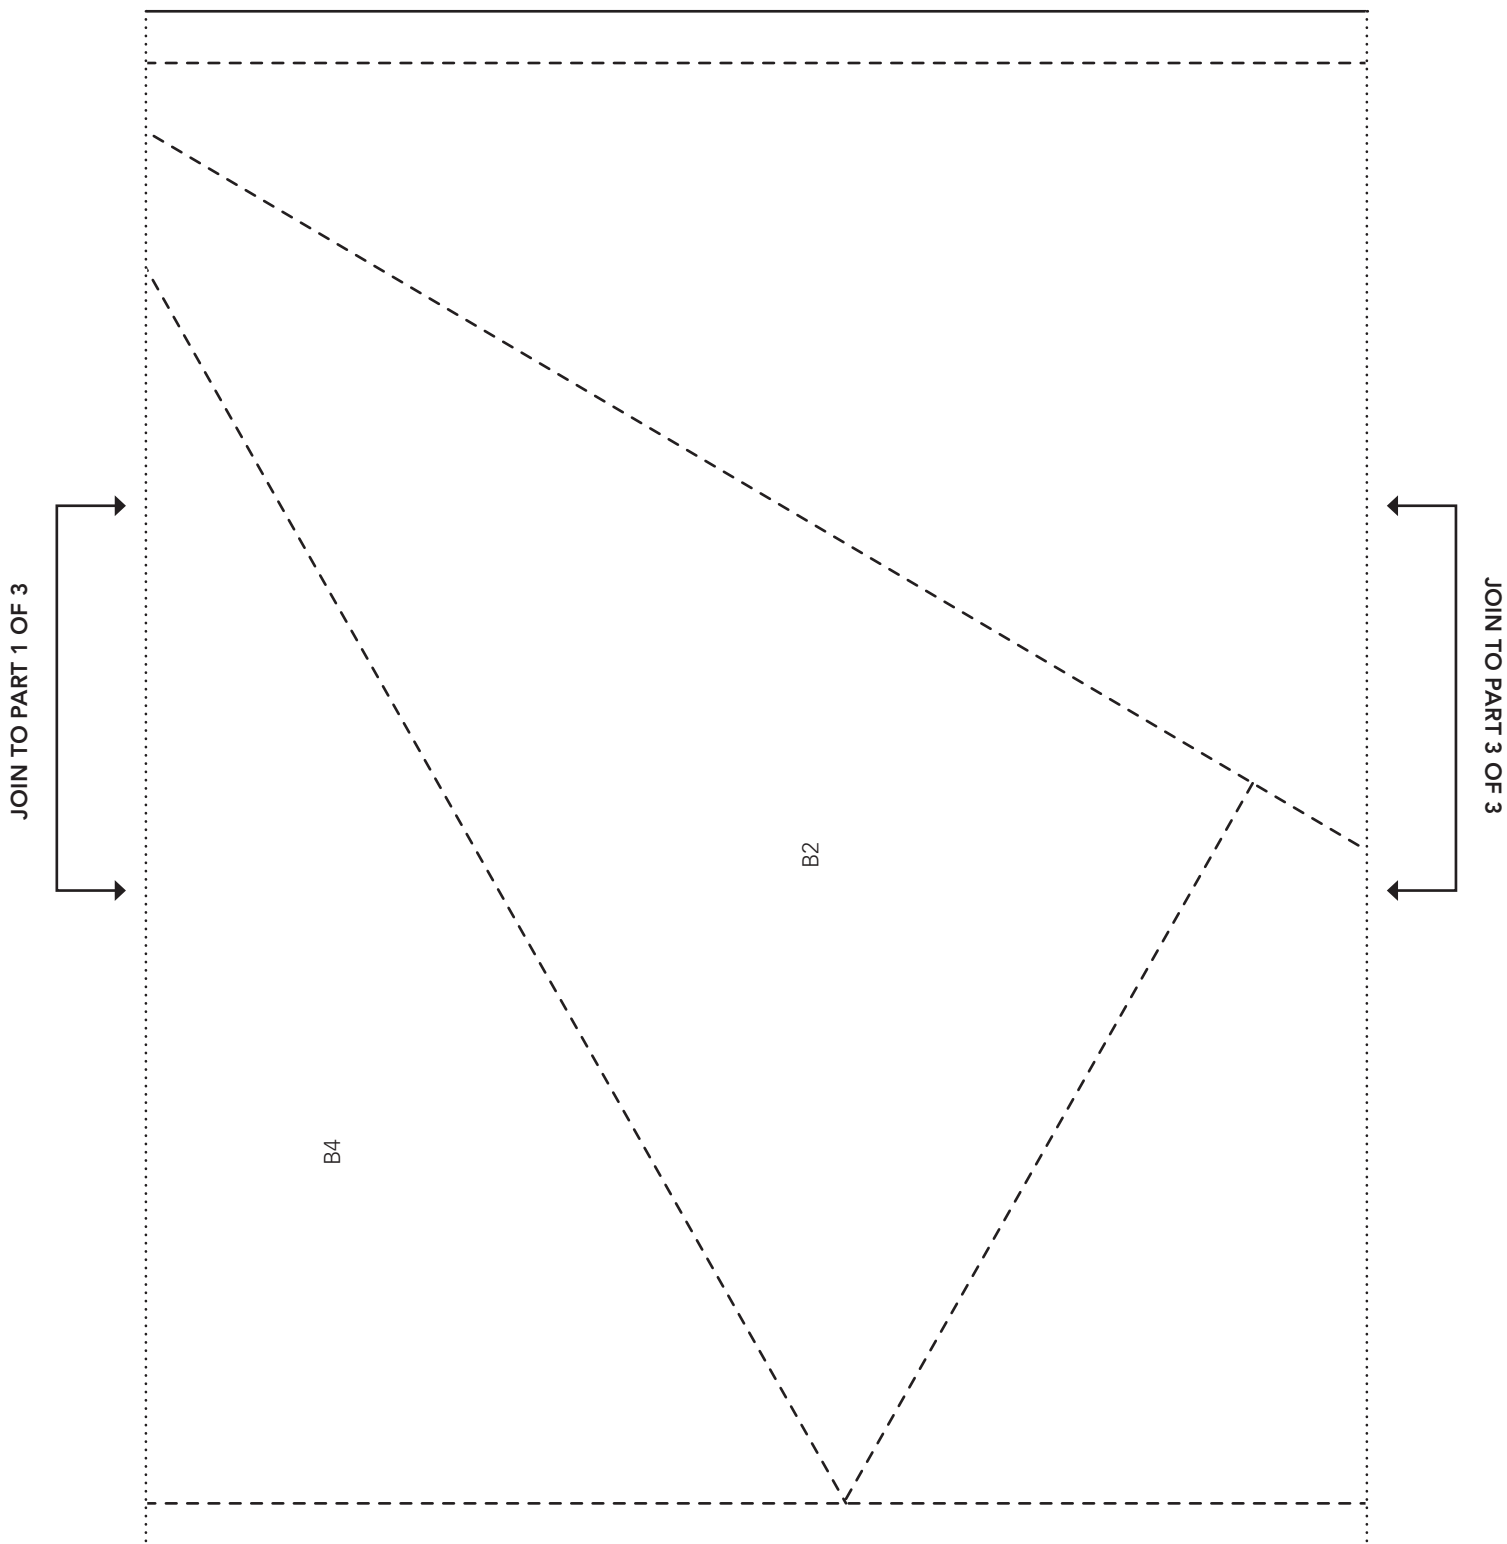

PRINT AT 100%
When printed at
the correct size, this
box will measure
1in square.

UP AND AWAY
Large Kite B (Part 2 of 3)

ACTUAL SIZE

Thank you for making this project from *Love Patchwork & Quilting*. The copyright for these templates belongs to the designer of the project. Please don't re-sell or distribute their work without permission. Please do not make any part of the templates or instructions available to others through your website or a third party website, or copy it multiple times without our permission. Copyright law protects creative work and unauthorised copying is illegal. We appreciate your help.