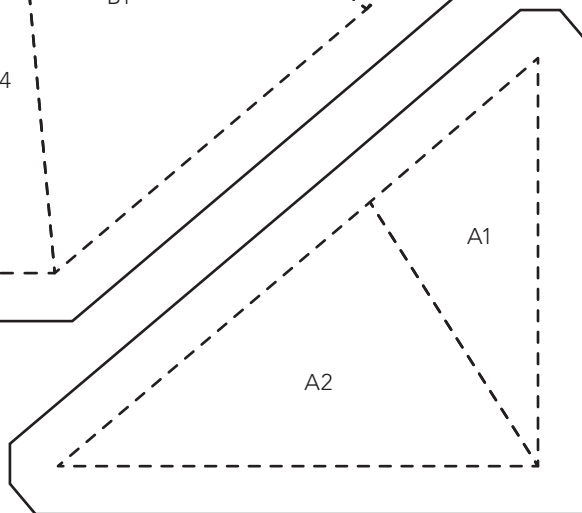

PRINT AT 100%
 When printed at
 the correct size, this
 box will measure
 11in square.

JOIN TO PART 3 OF 3

JOIN TO PART 1 OF 3

GEO SHAPES

Quarter-Circle Template (Part 2 of 3)

ACTUAL SIZE

Thank you for making this project from *Love Patchwork & Quilting*. The copyright for these templates belongs to the designer of the project. Please don't re-sell or distribute their work without permission. Please do not make any part of the templates or instructions available to others through your website or a third party website, or copy it multiple times without our permission. Copyright law protects creative work and unauthorised copying is illegal. We appreciate your help.

PRINT AT 100%
 When printed at
 the correct size, this
 box will measure
 1in square.

JOIN TO PART 1 OF 3

GEO SHAPES
 Quarter-Circle Template (Part 3 of 3)
 ACTUAL SIZE

Thank you for making this project from *Love Patchwork & Quilting*. The copyright for these templates belongs to the designer of the project. Please don't re-sell or distribute their work without permission. Please do not make any part of the templates or instructions available to others through your website or a third party website, or copy it multiple times without our permission. Copyright law protects creative work and unauthorised copying is illegal. We appreciate your help.

PRINT AT 100%
When printed at
the correct size, this
box will measure
1in square.

BOARDWALK FORTUNES

6in Block

ACTUAL SIZE

Thank you for making this project from *Love Patchwork & Quilting*. The copyright for these templates belongs to the designer of the project. Please don't re-sell or distribute their work without permission. Please do not make any part of the templates or instructions available to others through your website or a third party website, or copy it multiple times without our permission. Copyright law protects creative work and unauthorised copying is illegal. We appreciate your help.