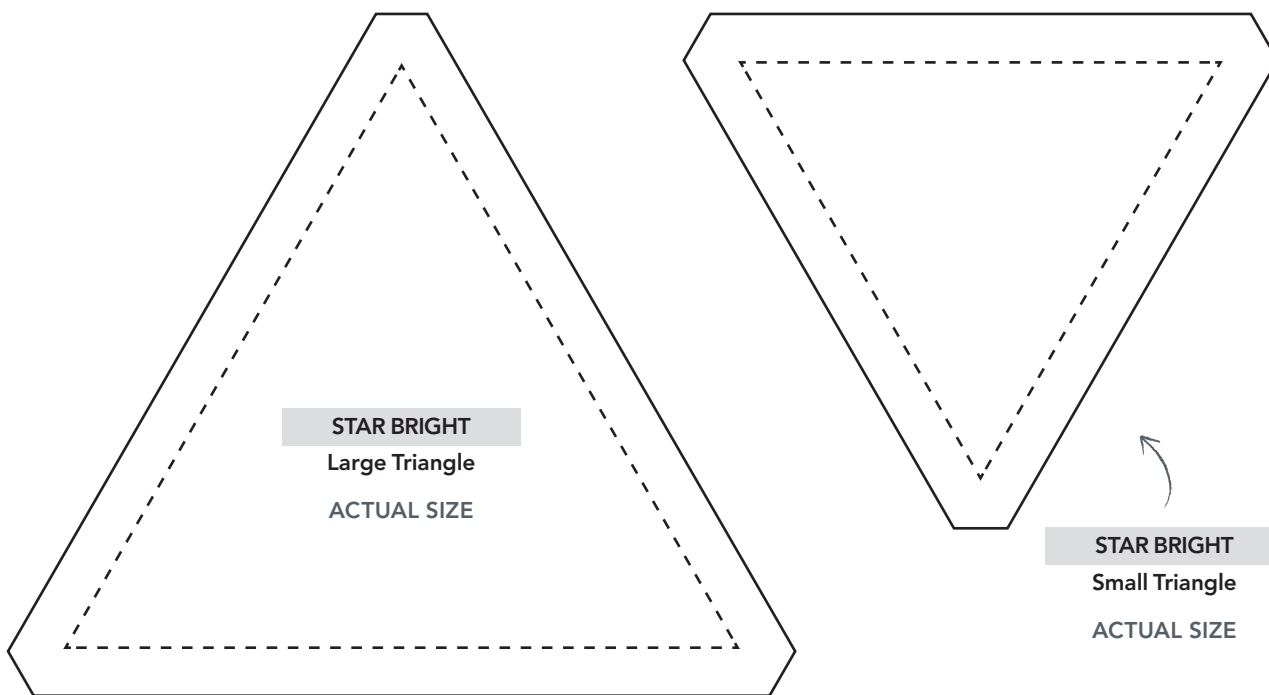

PRINT AT 100%
When printed at
the correct size, this
box will measure
1in square.

Thank you for making this project from *Love Patchwork & Quilting*. The copyright for these templates belongs to the designer of the project. Please don't re-sell or distribute their work without permission. Please do not make any part of the templates or instructions available to others through your website or a third party website, or copy it multiple times without our permission. Copyright law protects creative work and unauthorised copying is illegal. We appreciate your help.