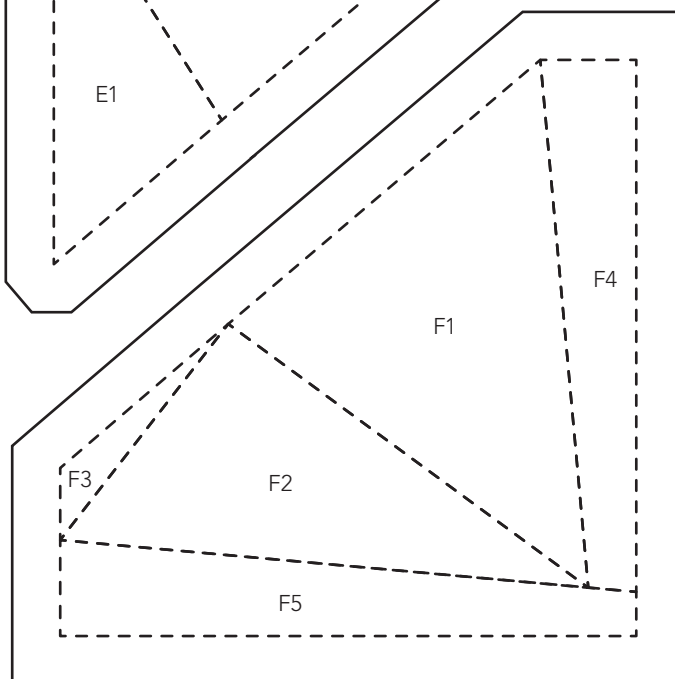

PRINT AT 100%
 When printed at
 the correct size, this
 box will measure
 11in square.

JOIN TO PART 3 OF 3

JOIN TO PART 1 OF 3

GEO SHAPES

Quarter-Circle Template (Part 2 of 3)

ACTUAL SIZE

Thank you for making this project from *Love Patchwork & Quilting*. The copyright for these templates belongs to the designer of the project. Please don't re-sell or distribute their work without permission. Please do not make any part of the templates or instructions available to others through your website or a third party website, or copy it multiple times without our permission. Copyright law protects creative work and unauthorised copying is illegal. We appreciate your help.

PRINT AT 100%
 When printed at
 the correct size, this
 box will measure
 1in square.

JOIN TO PART 1 OF 3

GEO SHAPES
 Quarter-Circle Template (Part 3 of 3)
 ACTUAL SIZE

Thank you for making this project from *Love Patchwork & Quilting*. The copyright for these templates belongs to the designer of the project. Please don't re-sell or distribute their work without permission. Please do not make any part of the templates or instructions available to others through your website or a third party website, or copy it multiple times without our permission. Copyright law protects creative work and unauthorised copying is illegal. We appreciate your help.

PRINT AT 100%
When printed at
the correct size, this
box will measure
1in square.

BOARDWALK FORTUNES

6in Block

ACTUAL SIZE

Thank you for making this project from *Love Patchwork & Quilting*. The copyright for these templates belongs to the designer of the project. Please don't re-sell or distribute their work without permission. Please do not make any part of the templates or instructions available to others through your website or a third party website, or copy it multiple times without our permission. Copyright law protects creative work and unauthorised copying is illegal. We appreciate your help.