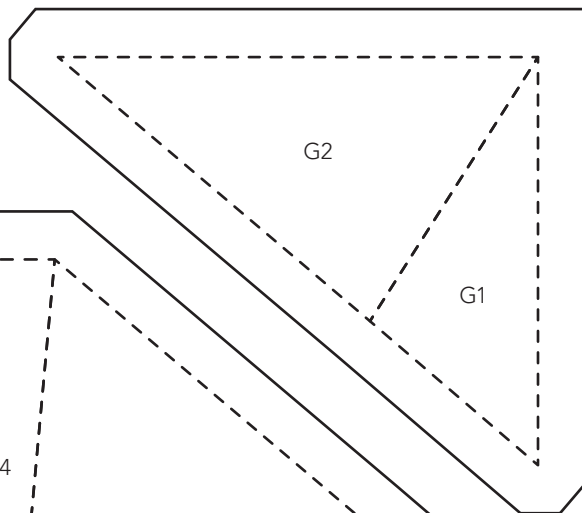

PRINT AT 100%
 When printed at
 the correct size, this
 box will measure
 11in square.

JOIN TO PART 3 OF 3

JOIN TO PART 1 OF 3

GEO SHAPES

Quarter-Circle Template (Part 2 of 3)

ACTUAL SIZE

Thank you for making this project from *Love Patchwork & Quilting*. The copyright for these templates belongs to the designer of the project. Please don't re-sell or distribute their work without permission. Please do not make any part of the templates or instructions available to others through your website or a third party website, or copy it multiple times without our permission. Copyright law protects creative work and unauthorised copying is illegal. We appreciate your help.

PRINT AT 100%
 When printed at
 the correct size, this
 box will measure
 1in square.

JOIN TO PART 1 OF 3

GEO SHAPES
 Quarter-Circle Template (Part 3 of 3)
 ACTUAL SIZE

Thank you for making this project from *Love Patchwork & Quilting*. The copyright for these templates belongs to the designer of the project. Please don't re-sell or distribute their work without permission. Please do not make any part of the templates or instructions available to others through your website or a third party website, or copy it multiple times without our permission. Copyright law protects creative work and unauthorised copying is illegal. We appreciate your help.

PRINT AT 100%
When printed at
the correct size, this
box will measure
1in square.

BOARDWALK FORTUNES

6in Block

ACTUAL SIZE

Thank you for making this project from *Love Patchwork & Quilting*. The copyright for these templates belongs to the designer of the project. Please don't re-sell or distribute their work without permission. Please do not make any part of the templates or instructions available to others through your website or a third party website, or copy it multiple times without our permission. Copyright law protects creative work and unauthorised copying is illegal. We appreciate your help.