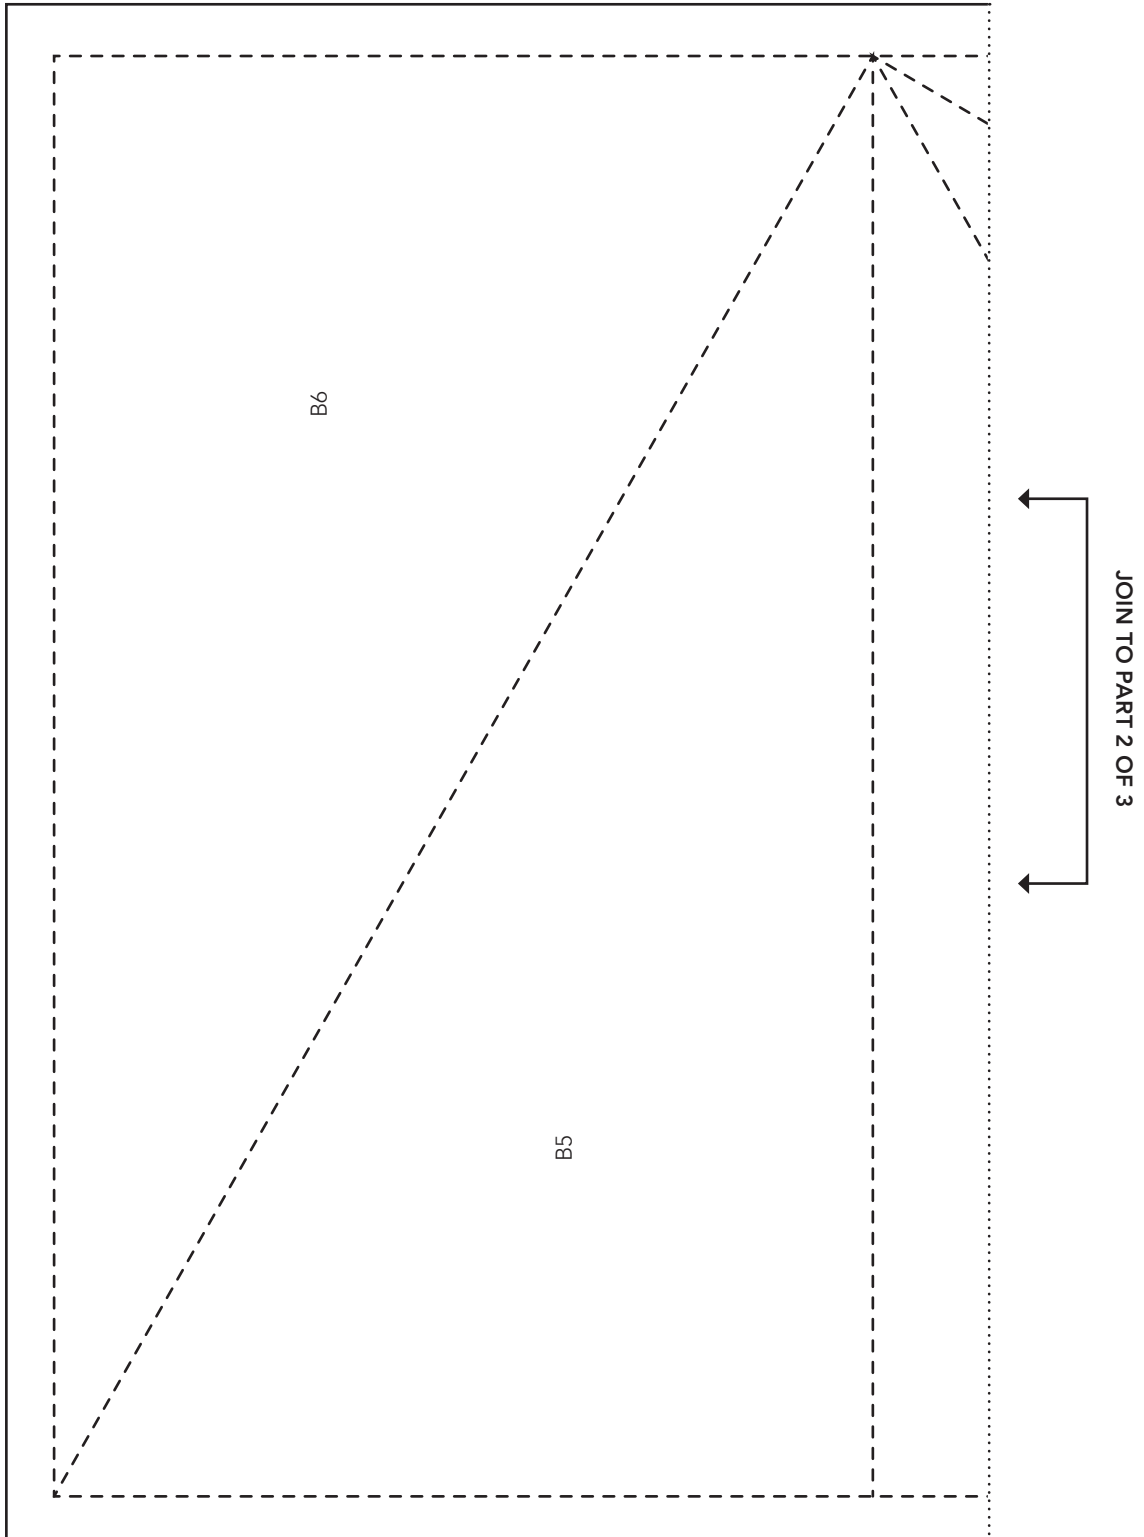

PRINT AT 100%
 When printed at
 the correct size, this
 box will measure
 1in square.

UP AND AWAY
 Large Kite A (Part 2 of 3)
 ACTUAL SIZE

Thank you for making this project from *Love Patchwork & Quilting*. The copyright for these templates belongs to the designer of the project. Please don't re-sell or distribute their work without permission. Please do not make any part of the templates or instructions available to others through your website or a third party website, or copy it multiple times without our permission. Copyright law protects creative work and unauthorised copying is illegal. We appreciate your help.

PRINT AT 100%
 When printed at
 the correct size, this
 box will measure
 1in square.

UP AND AWAY
 Large Kite A (Part 3 of 3)

ACTUAL SIZE

Thank you for making this project from *Love Patchwork & Quilting*. The copyright for these templates belongs to the designer of the project. Please don't re-sell or distribute their work without permission. Please do not make any part of the templates or instructions available to others through your website or a third party website, or copy it multiple times without our permission. Copyright law protects creative work and unauthorised copying is illegal. We appreciate your help.

PRINT AT 100%
 When printed at
 the correct size, this
 box will measure
 1in square.

UP AND AWAY
 Large Kite B (Part 1 of 3)

ACTUAL SIZE

Thank you for making this project from *Love Patchwork & Quilting*. The copyright for these templates belongs to the designer of the project. Please don't re-sell or distribute their work without permission. Please do not make any part of the templates or instructions available to others through your website or a third party website, or copy it multiple times without our permission. Copyright law protects creative work and unauthorised copying is illegal. We appreciate your help.