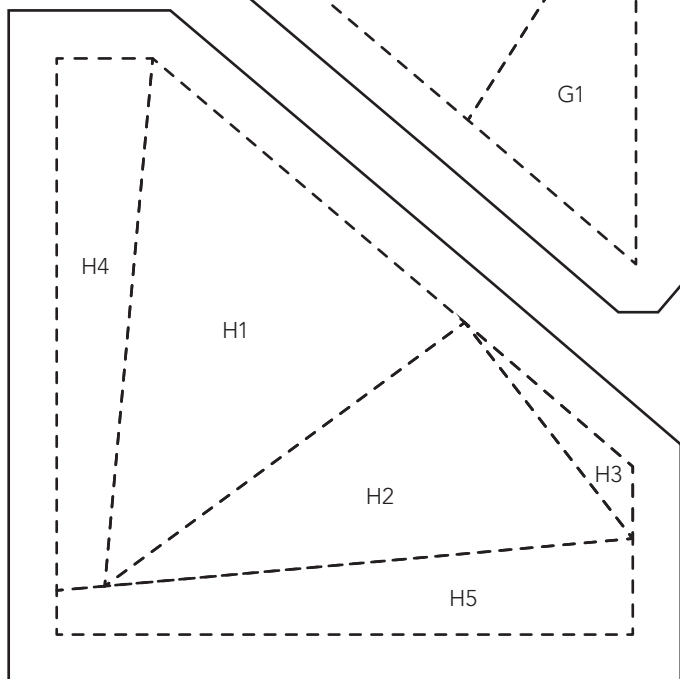

PRINT AT 100%
 When printed at
 the correct size, this
 box will measure
 11in square.

JOIN TO PART 3 OF 3

JOIN TO PART 1 OF 3

GEO SHAPES

Quarter-Circle Template (Part 2 of 3)

ACTUAL SIZE

Thank you for making this project from *Love Patchwork & Quilting*. The copyright for these templates belongs to the designer of the project. Please don't re-sell or distribute their work without permission. Please do not make any part of the templates or instructions available to others through your website or a third party website, or copy it multiple times without our permission. Copyright law protects creative work and unauthorised copying is illegal. We appreciate your help.

PRINT AT 100%
 When printed at
 the correct size, this
 box will measure
 1in square.

JOIN TO PART 1 OF 3

GEO SHAPES
 Quarter-Circle Template (Part 3 of 3)
 ACTUAL SIZE

Thank you for making this project from *Love Patchwork & Quilting*. The copyright for these templates belongs to the designer of the project. Please don't re-sell or distribute their work without permission. Please do not make any part of the templates or instructions available to others through your website or a third party website, or copy it multiple times without our permission. Copyright law protects creative work and unauthorised copying is illegal. We appreciate your help.

PRINT AT 100%
When printed at
the correct size, this
box will measure
1in square.

BOARDWALK FORTUNES

6in Block

ACTUAL SIZE

Thank you for making this project from *Love Patchwork & Quilting*. The copyright for these templates belongs to the designer of the project. Please don't re-sell or distribute their work without permission. Please do not make any part of the templates or instructions available to others through your website or a third party website, or copy it multiple times without our permission. Copyright law protects creative work and unauthorised copying is illegal. We appreciate your help.