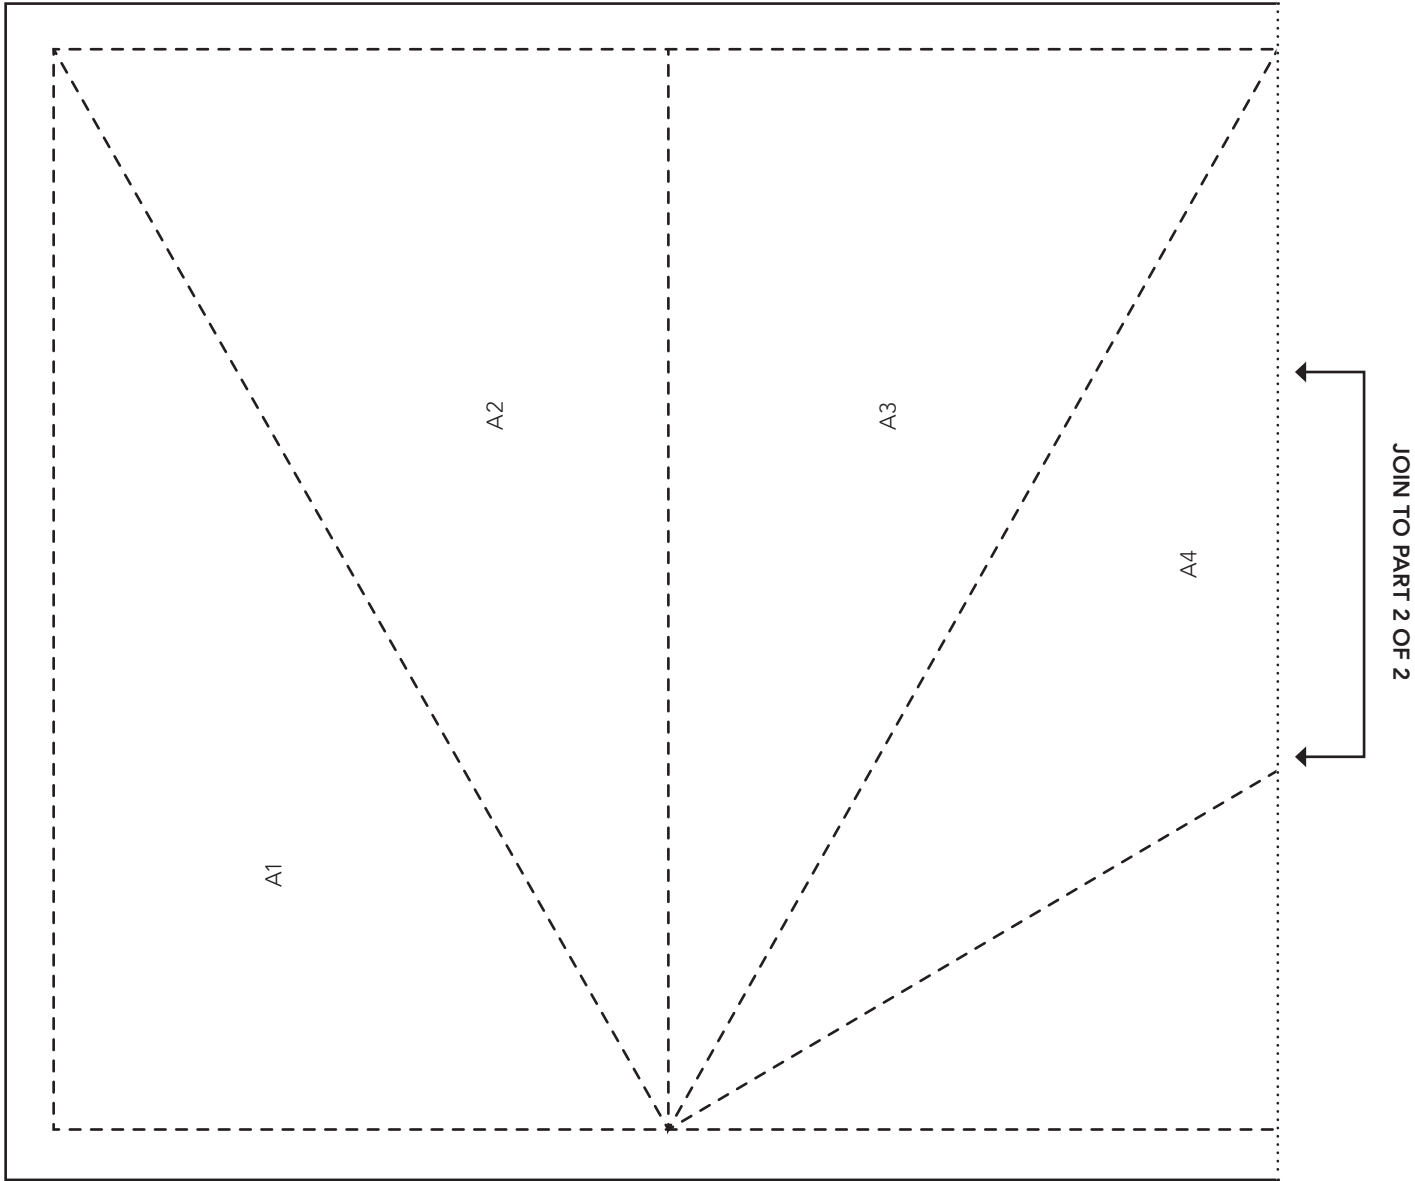

PRINT AT 100%
When printed at
the correct size, this
box will measure
11in square.

UP AND AWAY
Medium Kite A (Part 1 of 2)
ACTUAL SIZE

Thank you for making this project from *Love Patchwork & Quilting*. The copyright for these templates belongs to the designer of the project. Please don't re-sell or distribute their work without permission. Please do not make any part of the templates or instructions available to others through your website or a third party website, or copy it multiple times without our permission. Copyright law protects creative work and unauthorised copying is illegal. We appreciate your help.