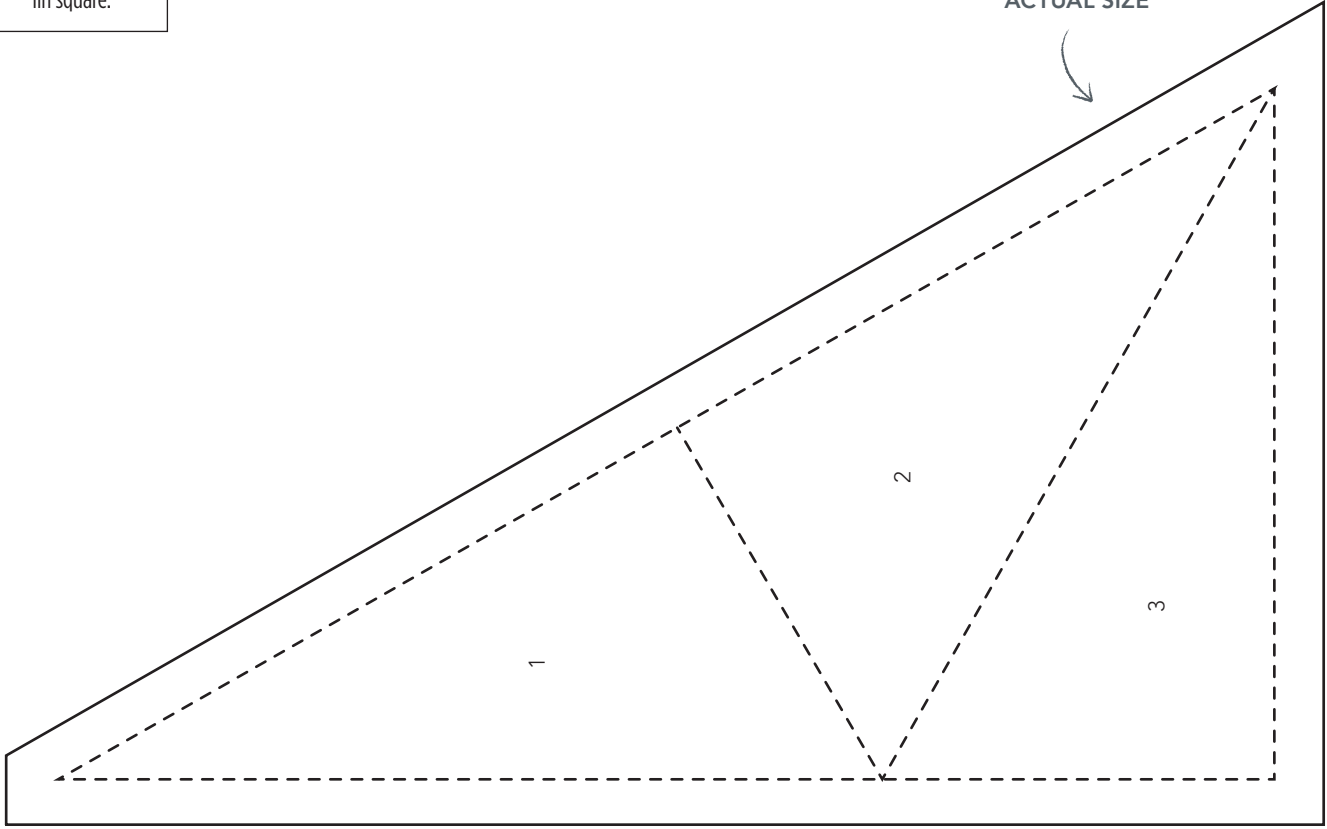

TEMPLATES

Issue 43

PRINT AT 100%

PRINT AT 100%
 When printed at
 the correct size, this
 box will measure
 1in square.

UP AND AWAY
Block B
ACTUAL SIZE

UP AND AWAY
Block A
ACTUAL SIZE

Thank you for making this project from *Love Patchwork & Quilting*. The copyright for these templates belongs to the designer of the project. Please don't re-sell or distribute their work without permission. Please do not make any part of the templates or instructions available to others through your website or a third party website, or copy it multiple times without our permission. Copyright law protects creative work and unauthorised copying is illegal. We appreciate your help.

PRINT AT 100%
 When printed at
 the correct size, this
 box will measure
 1in square.

UP AND AWAY
 Large Kite A (Part 1 of 3)

ACTUAL SIZE

Thank you for making this project from *Love Patchwork & Quilting*. The copyright for these templates belongs to the designer of the project. Please don't re-sell or distribute their work without permission. Please do not make any part of the templates or instructions available to others through your website or a third party website, or copy it multiple times without our permission. Copyright law protects creative work and unauthorised copying is illegal. We appreciate your help.