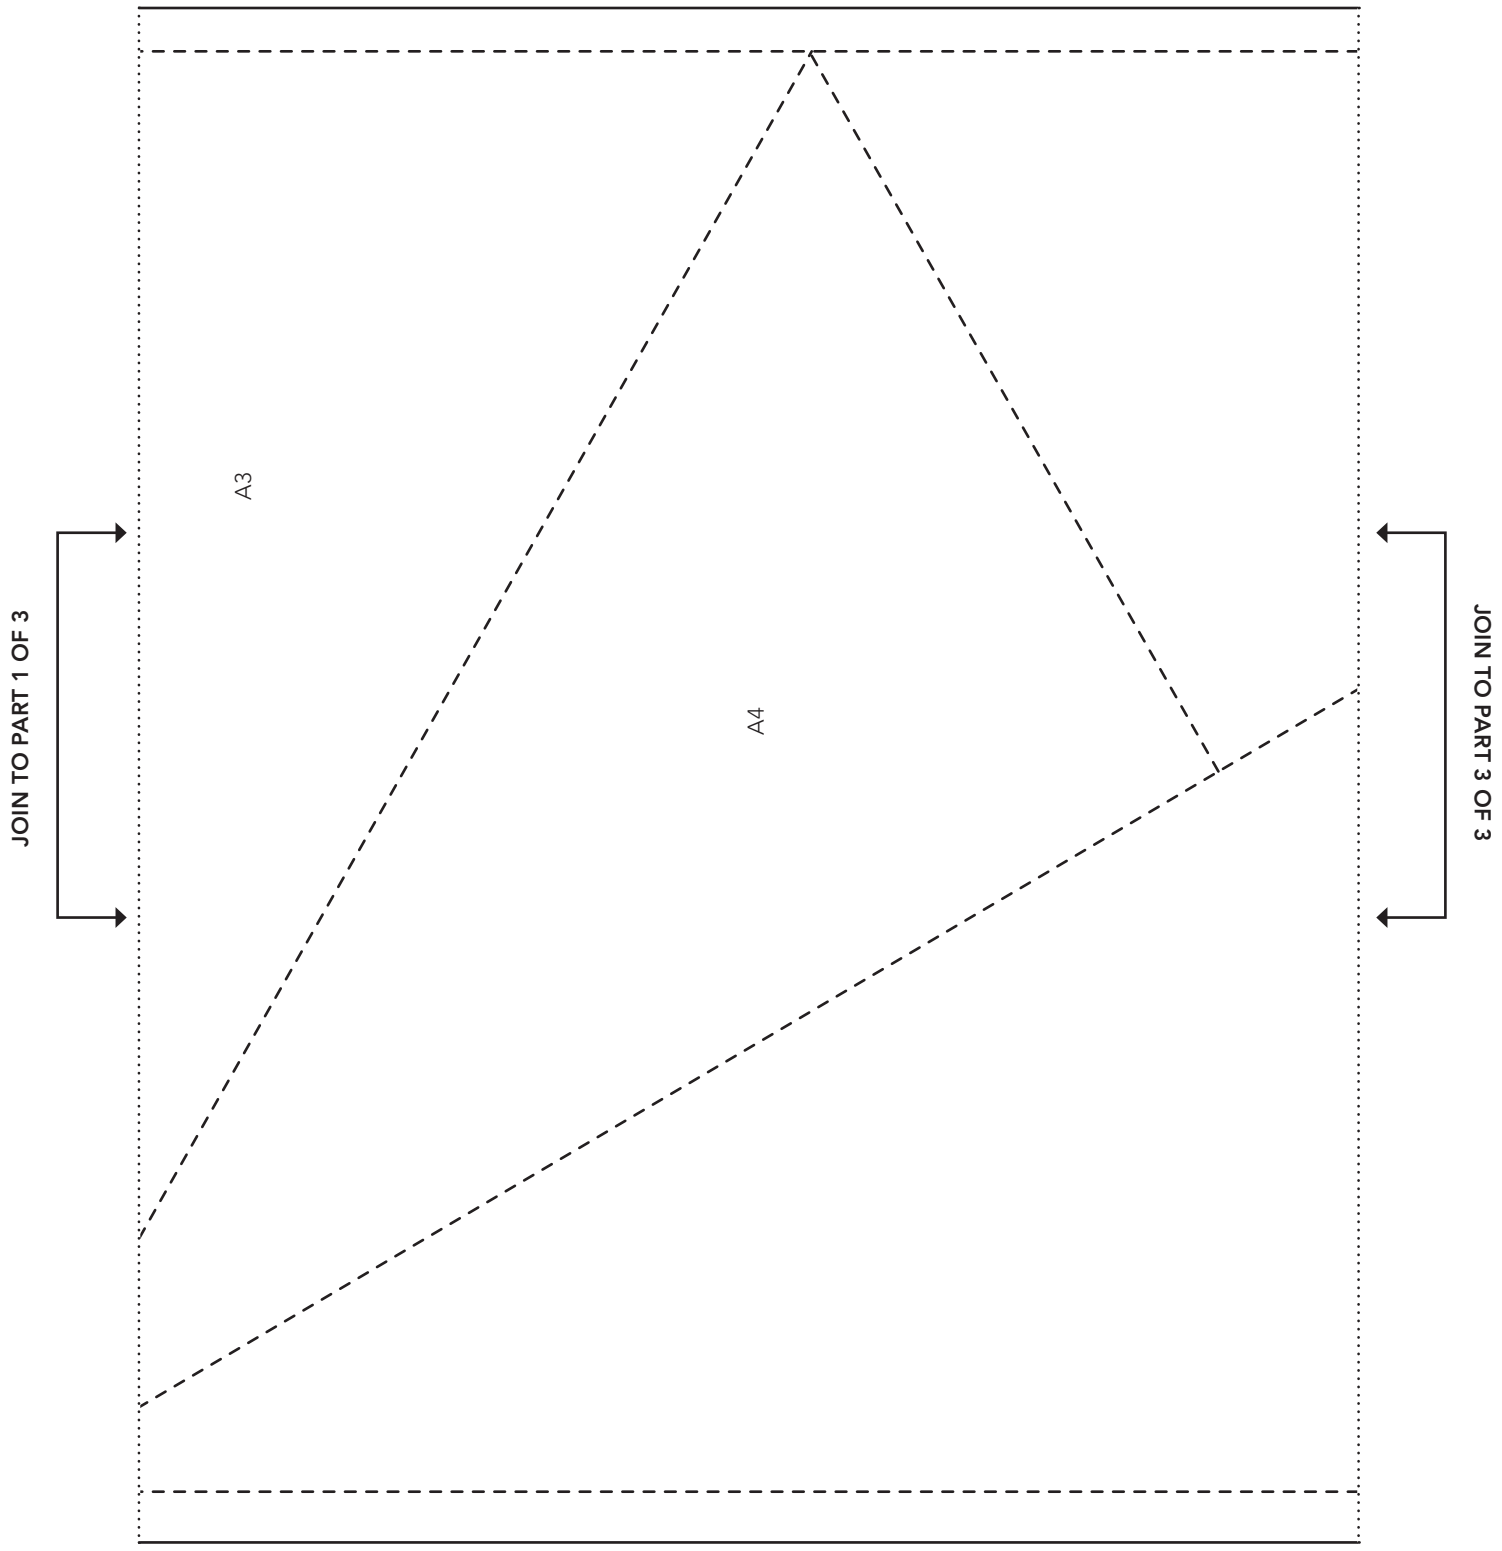

TEMPLATES

Issue 43

PRINT AT 100%

PRINT AT 100%
 When printed at
 the correct size, this
 box will measure
 1in square.

UP AND AWAY
Block B
ACTUAL SIZE

UP AND AWAY
Block A
ACTUAL SIZE

Thank you for making this project from *Love Patchwork & Quilting*. The copyright for these templates belongs to the designer of the project. Please don't re-sell or distribute their work without permission. Please do not make any part of the templates or instructions available to others through your website or a third party website, or copy it multiple times without our permission. Copyright law protects creative work and unauthorised copying is illegal. We appreciate your help.

PRINT AT 100%
 When printed at
 the correct size, this
 box will measure
 1in square.

UP AND AWAY
 Large Kite A (Part 1 of 3)

ACTUAL SIZE

Thank you for making this project from *Love Patchwork & Quilting*. The copyright for these templates belongs to the designer of the project. Please don't re-sell or distribute their work without permission. Please do not make any part of the templates or instructions available to others through your website or a third party website, or copy it multiple times without our permission. Copyright law protects creative work and unauthorised copying is illegal. We appreciate your help.

PRINT AT 100%
 When printed at
 the correct size, this
 box will measure
 1in square.

UP AND AWAY
 Large Kite A (Part 2 of 3)
 ACTUAL SIZE

Thank you for making this project from *Love Patchwork & Quilting*. The copyright for these templates belongs to the designer of the project. Please don't re-sell or distribute their work without permission. Please do not make any part of the templates or instructions available to others through your website or a third party website, or copy it multiple times without our permission. Copyright law protects creative work and unauthorised copying is illegal. We appreciate your help.