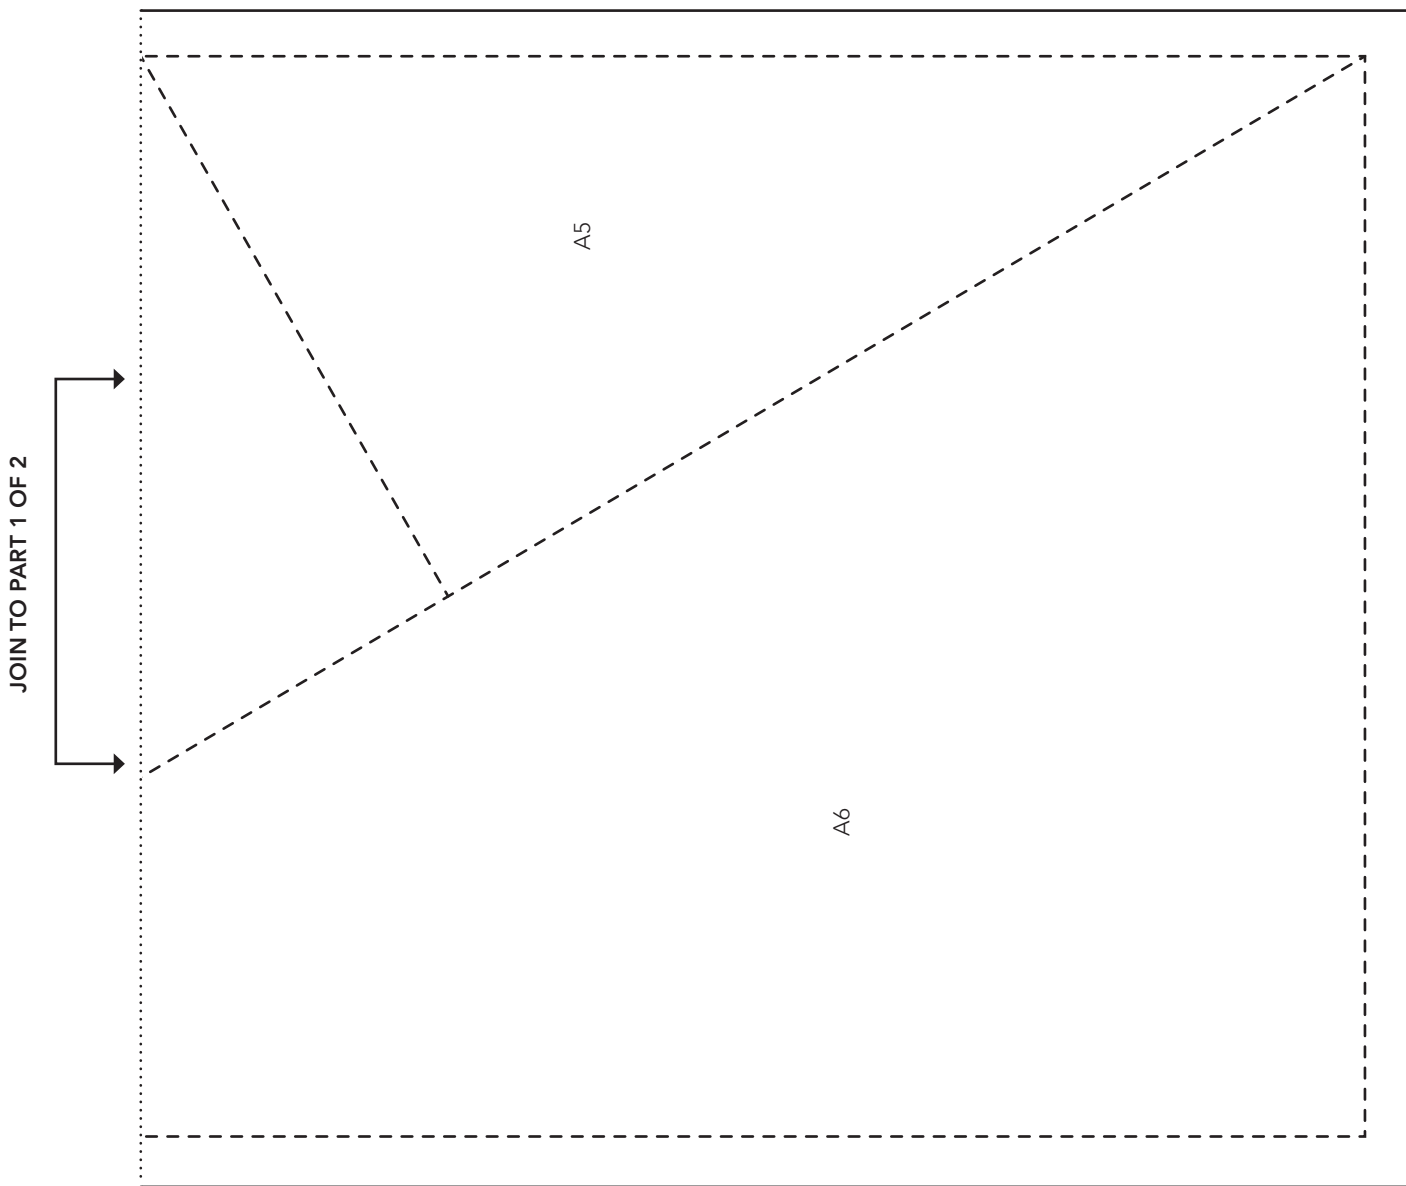

PRINT AT 100%
When printed at
the correct size, this
box will measure
1in square.

UP AND AWAY
Medium Kite A (Part 2 of 2)
ACTUAL SIZE

Thank you for making this project from *Love Patchwork & Quilting*. The copyright for these templates belongs to the designer of the project. Please don't re-sell or distribute their work without permission. Please do not make any part of the templates or instructions available to others through your website or a third party website, or copy it multiple times without our permission. Copyright law protects creative work and unauthorised copying is illegal. We appreciate your help.