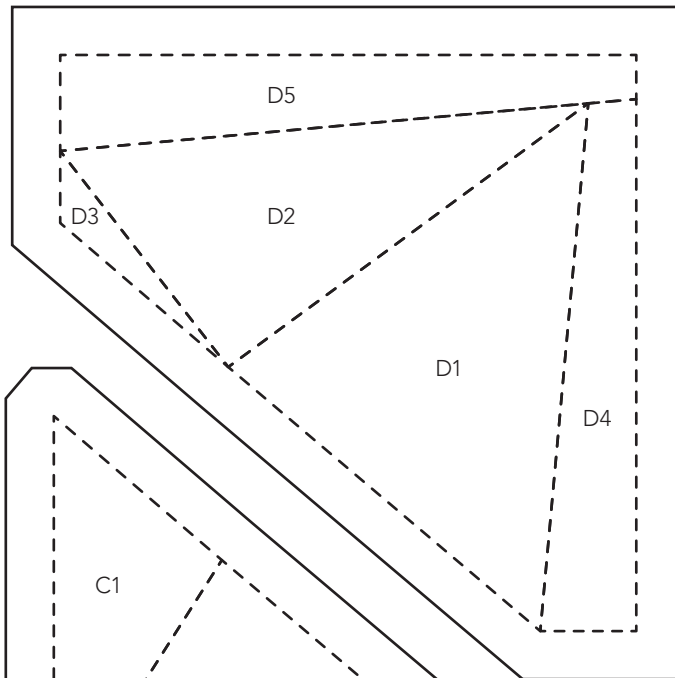

PRINT AT 100%
 When printed at
 the correct size, this
 box will measure
 11in square.

JOIN TO PART 3 OF 3

JOIN TO PART 1 OF 3

GEO SHAPES

Quarter-Circle Template (Part 2 of 3)

ACTUAL SIZE

Thank you for making this project from *Love Patchwork & Quilting*. The copyright for these templates belongs to the designer of the project. Please don't re-sell or distribute their work without permission. Please do not make any part of the templates or instructions available to others through your website or a third party website, or copy it multiple times without our permission. Copyright law protects creative work and unauthorised copying is illegal. We appreciate your help.

PRINT AT 100%
 When printed at
 the correct size, this
 box will measure
 1in square.

JOIN TO PART 1 OF 3

GEO SHAPES
 Quarter-Circle Template (Part 3 of 3)
 ACTUAL SIZE

Thank you for making this project from *Love Patchwork & Quilting*. The copyright for these templates belongs to the designer of the project. Please don't re-sell or distribute their work without permission. Please do not make any part of the templates or instructions available to others through your website or a third party website, or copy it multiple times without our permission. Copyright law protects creative work and unauthorised copying is illegal. We appreciate your help.

PRINT AT 100%
When printed at
the correct size, this
box will measure
1in square.

BOARDWALK FORTUNES

6in Block

ACTUAL SIZE

Thank you for making this project from *Love Patchwork & Quilting*. The copyright for these templates belongs to the designer of the project. Please don't re-sell or distribute their work without permission. Please do not make any part of the templates or instructions available to others through your website or a third party website, or copy it multiple times without our permission. Copyright law protects creative work and unauthorised copying is illegal. We appreciate your help.