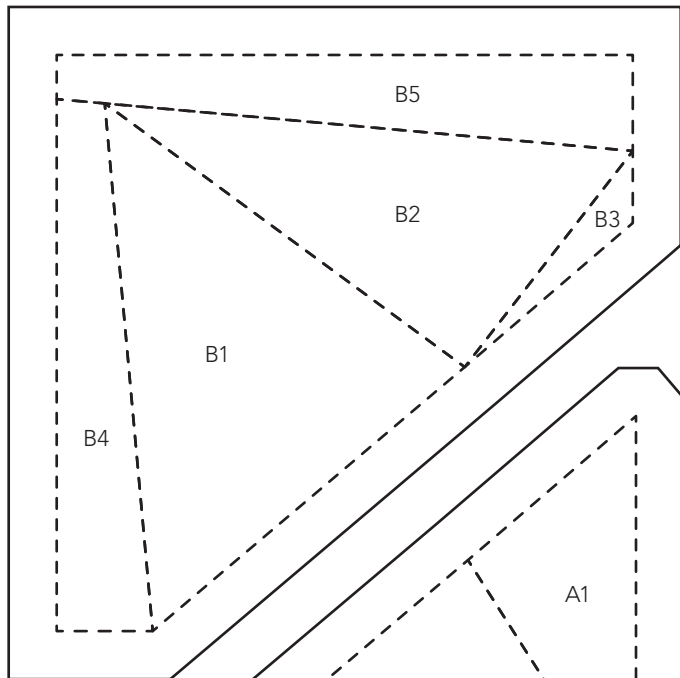

PRINT AT 100%
 When printed at
 the correct size, this
 box will measure
 11in square.

JOIN TO PART 3 OF 3

JOIN TO PART 1 OF 3

GEO SHAPES

Quarter-Circle Template (Part 2 of 3)

ACTUAL SIZE

Thank you for making this project from *Love Patchwork & Quilting*. The copyright for these templates belongs to the designer of the project. Please don't re-sell or distribute their work without permission. Please do not make any part of the templates or instructions available to others through your website or a third party website, or copy it multiple times without our permission. Copyright law protects creative work and unauthorised copying is illegal. We appreciate your help.

PRINT AT 100%
 When printed at
 the correct size, this
 box will measure
 1in square.

JOIN TO PART 1 OF 3

GEO SHAPES
 Quarter-Circle Template (Part 3 of 3)
 ACTUAL SIZE

Thank you for making this project from *Love Patchwork & Quilting*. The copyright for these templates belongs to the designer of the project. Please don't re-sell or distribute their work without permission. Please do not make any part of the templates or instructions available to others through your website or a third party website, or copy it multiple times without our permission. Copyright law protects creative work and unauthorised copying is illegal. We appreciate your help.

PRINT AT 100%
When printed at
the correct size, this
box will measure
1in square.

BOARDWALK FORTUNES

6in Block

ACTUAL SIZE

Thank you for making this project from *Love Patchwork & Quilting*. The copyright for these templates belongs to the designer of the project. Please don't re-sell or distribute their work without permission. Please do not make any part of the templates or instructions available to others through your website or a third party website, or copy it multiple times without our permission. Copyright law protects creative work and unauthorised copying is illegal. We appreciate your help.