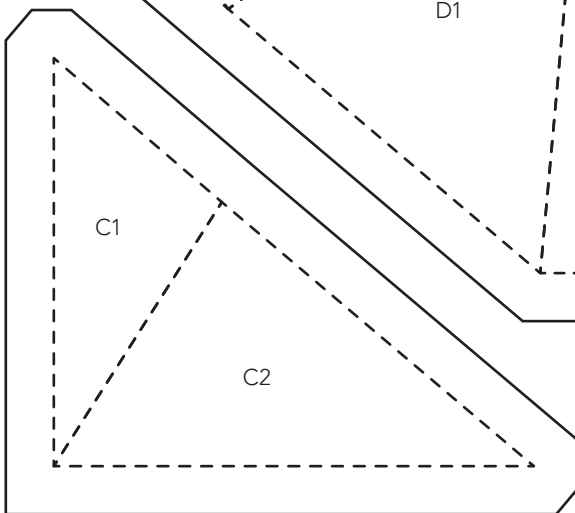

PRINT AT 100%
 When printed at
 the correct size, this
 box will measure
 11in square.

JOIN TO PART 3 OF 3

JOIN TO PART 1 OF 3

GEO SHAPES

Quarter-Circle Template (Part 2 of 3)

ACTUAL SIZE

Thank you for making this project from *Love Patchwork & Quilting*. The copyright for these templates belongs to the designer of the project. Please don't re-sell or distribute their work without permission. Please do not make any part of the templates or instructions available to others through your website or a third party website, or copy it multiple times without our permission. Copyright law protects creative work and unauthorised copying is illegal. We appreciate your help.

PRINT AT 100%
 When printed at
 the correct size, this
 box will measure
 1in square.

JOIN TO PART 1 OF 3

GEO SHAPES
 Quarter-Circle Template (Part 3 of 3)
 ACTUAL SIZE

Thank you for making this project from *Love Patchwork & Quilting*. The copyright for these templates belongs to the designer of the project. Please don't re-sell or distribute their work without permission. Please do not make any part of the templates or instructions available to others through your website or a third party website, or copy it multiple times without our permission. Copyright law protects creative work and unauthorised copying is illegal. We appreciate your help.

PRINT AT 100%
When printed at
the correct size, this
box will measure
1in square.

BOARDWALK FORTUNES

6in Block

ACTUAL SIZE

Thank you for making this project from *Love Patchwork & Quilting*. The copyright for these templates belongs to the designer of the project. Please don't re-sell or distribute their work without permission. Please do not make any part of the templates or instructions available to others through your website or a third party website, or copy it multiple times without our permission. Copyright law protects creative work and unauthorised copying is illegal. We appreciate your help.