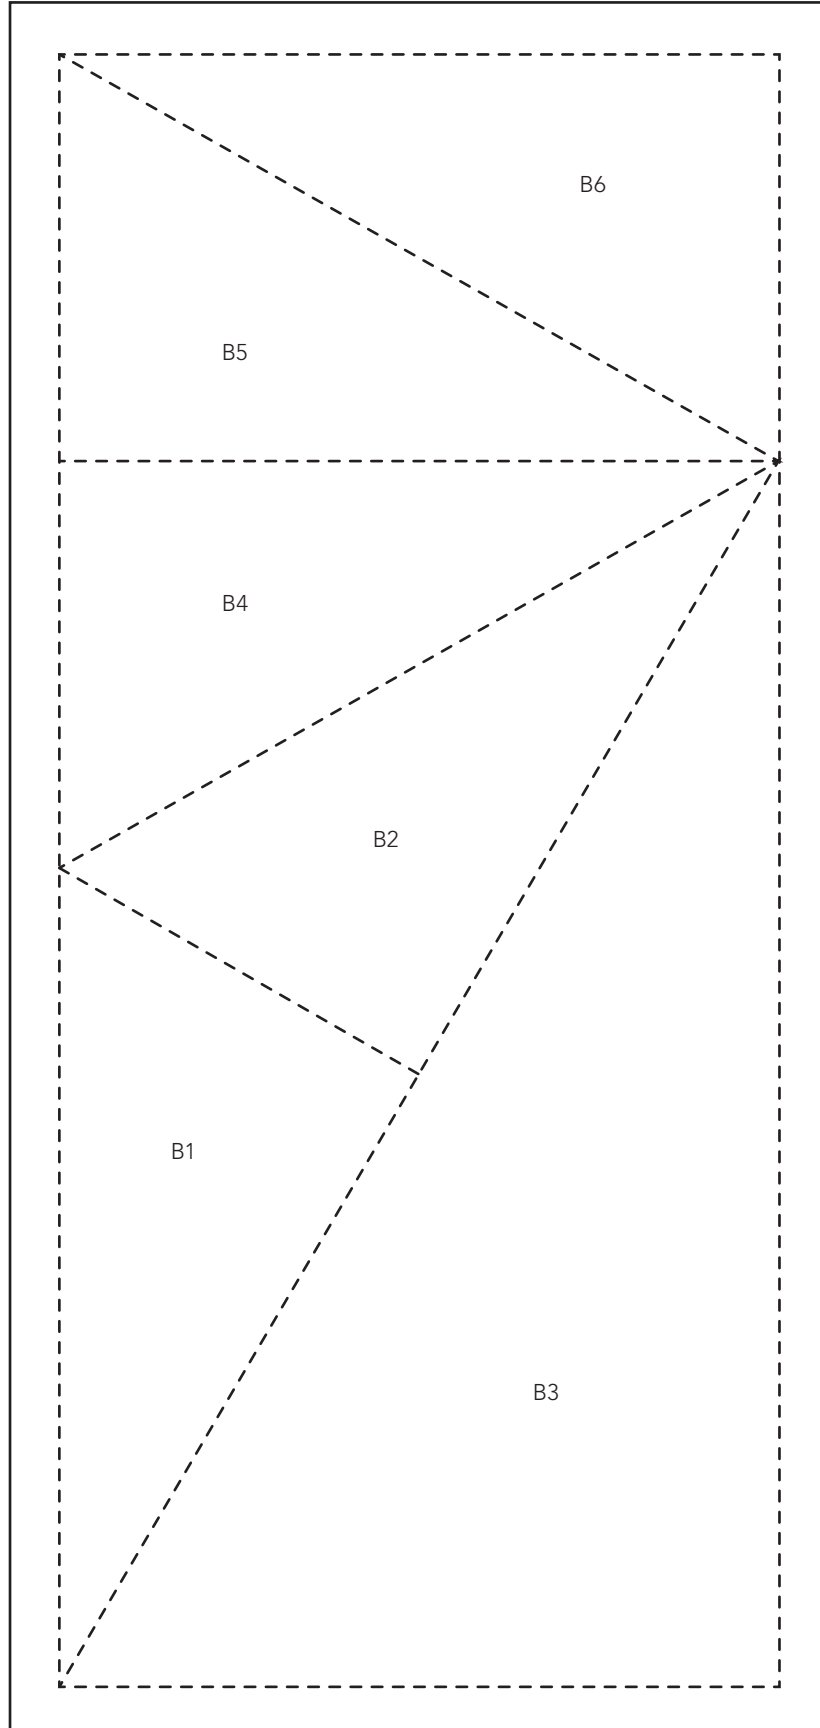

TEMPLATES

Issue 43

PRINT AT 100%

PRINT AT 100%
 When printed at
 the correct size, this
 box will measure
 1in square.

UP AND AWAY
Block B
ACTUAL SIZE

UP AND AWAY
Block A
ACTUAL SIZE

Thank you for making this project from *Love Patchwork & Quilting*. The copyright for these templates belongs to the designer of the project. Please don't re-sell or distribute their work without permission. Please do not make any part of the templates or instructions available to others through your website or a third party website, or copy it multiple times without our permission. Copyright law protects creative work and unauthorised copying is illegal. We appreciate your help.

PRINT AT 100%
 When printed at
 the correct size, this
 box will measure
 1in square.

UP AND AWAY
Medium Kite B (Part 2 of 2)
 ACTUAL SIZE

Thank you for making this project from *Love Patchwork & Quilting*. The copyright for these templates belongs to the designer of the project. Please don't re-sell or distribute their work without permission. Please do not make any part of the templates or instructions available to others through your website or a third party website, or copy it multiple times without our permission. Copyright law protects creative work and unauthorised copying is illegal. We appreciate your help.

PRINT AT 100%
 When printed at
 the correct size, this
 box will measure
 7in square.

UP AND AWAY
Small Kite B
ACTUAL SIZE

Thank you for making this project from *Love Patchwork & Quilting*. The copyright for these templates belongs to the designer of the project. Please don't re-sell or distribute their work without permission. Please do not make any part of the templates or instructions available to others through your website or a third party website, or copy it multiple times without our permission. Copyright law protects creative work and unauthorised copying is illegal. We appreciate your help.