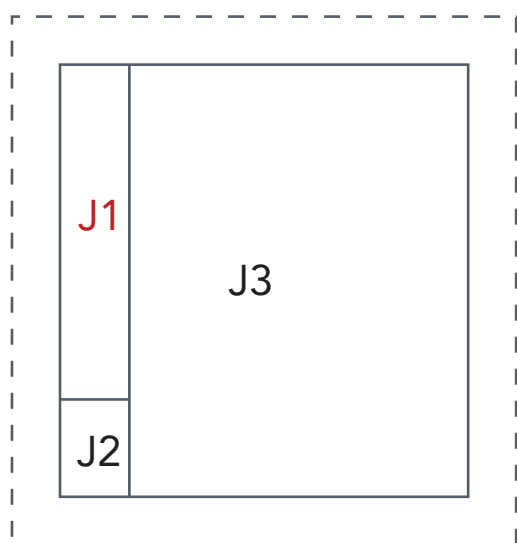

When printed at the correct size, this box will measure 1in / 26mm square

CITYSCAPE

By Julianna Gasiorowska page 44

Cityscape

Warsaw Block

ACTUAL SIZE

When printed at the correct size, this box will measure 1in / 26mm square

CITYSCAPE

By Julianna Gasiorowska page 44

Cityscape

Warsaw Block

ACTUAL SIZE

When printed at the correct size, this box will measure 1in / 26mm square

CITYSCAPE

By Julianna Gasiorowska page 44

Cityscape
New York Block
ACTUAL SIZE

When printed at the correct size, this box will measure 1in / 26mm square

CITYSCAPE

By Julianna Gasiorowska page 44

Cityscape
New York Block
ACTUAL SIZE

When printed at
the correct size, this
box will measure
1in / 26mm square