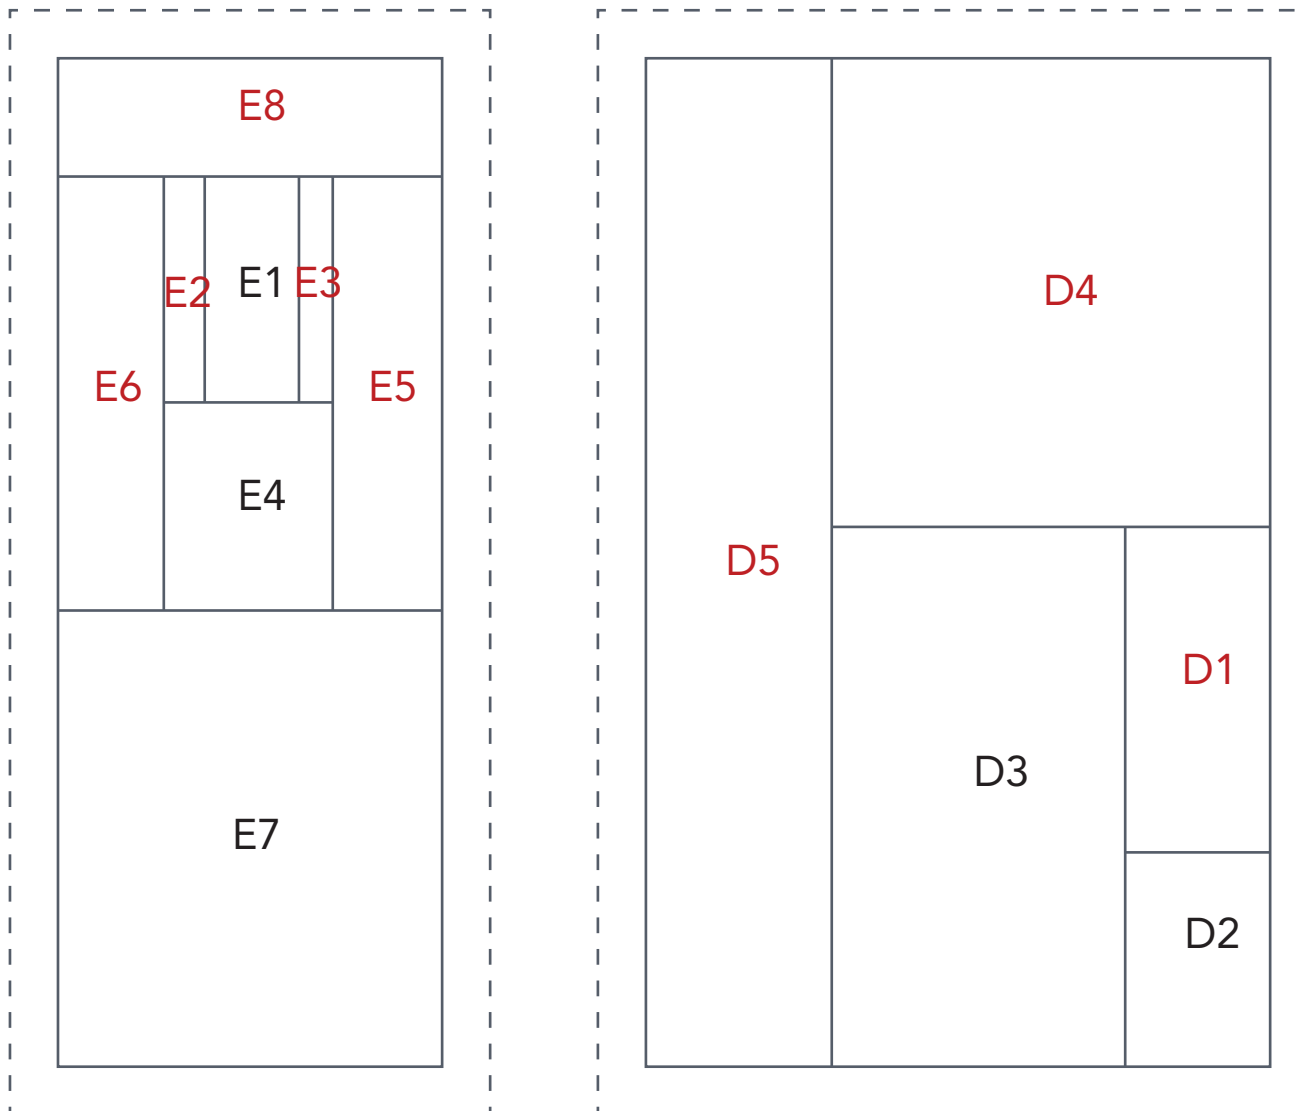

When printed at the correct size, this box will measure 1in / 26mm square

CITYSCAPE

By Julianna Gasiorowska page 44

Cityscape

Warsaw Block

ACTUAL SIZE

When printed at the correct size, this box will measure 1in / 26mm square

CITYSCAPE

By Julianna Gasiorowska page 44

Cityscape

Warsaw Block

ACTUAL SIZE

When printed at the correct size, this box will measure 1in / 26mm square

CITYSCAPE

By Julianna Gasiorowska page 44

Cityscape
New York Block
ACTUAL SIZE

When printed at the correct size, this box will measure 1in / 26mm square

CITYSCAPE

By Julianna Gasiorowska page 44

Cityscape
New York Block
ACTUAL SIZE

When printed at
the correct size, this
box will measure
1in / 26mm square

CITYSCAPE

By Julianna Gasiorowska page 44

Cityscape
Circle template
ACTUAL SIZE

Cut on fold