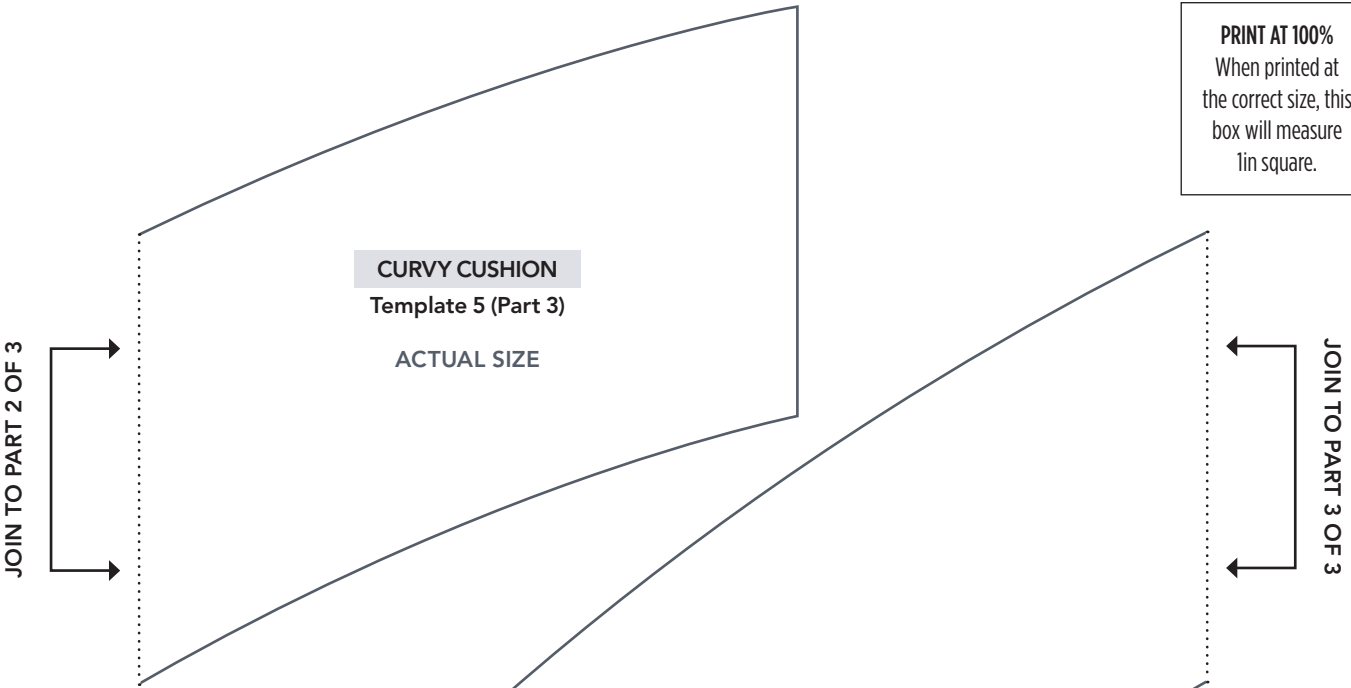

PRINT AT 100%
When printed at
the correct size, this
box will measure
1in square.