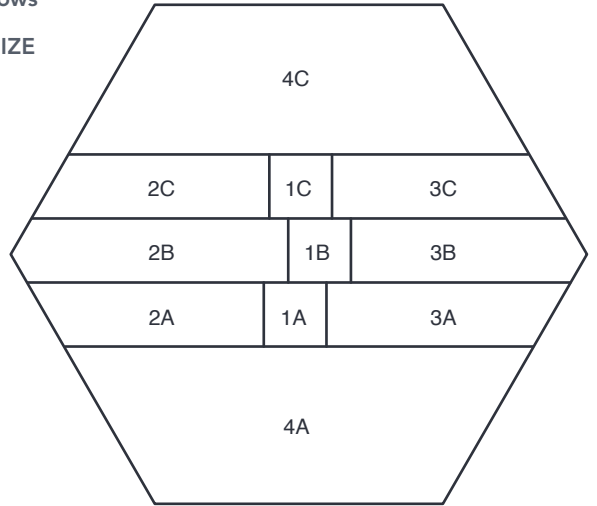

PRINT AT 100%
 When printed at
 the correct size, this
 box will measure
 1in square.

KAWAII HEXIES
 Marshmallows
 ACTUAL SIZE

KAWAII HEXIES
 Potato Salad
 ACTUAL SIZE

KAWAII HEXIES
 Fruit Slices
 ACTUAL SIZE

KAWAII HEXIES
 Thermos
 ACTUAL SIZE

KAWAII HEXIES
 Party Hat
 ACTUAL SIZE

PRINT AT 100%
 When printed at
 the correct size, this
 box will measure
 1in square.

KAWAII HEXIES
 Butterfly
 ACTUAL SIZE

KAWAII HEXIES
 Bunny
 ACTUAL SIZE

KAWAII HEXIES
 Garbage Bag
 ACTUAL SIZE

KAWAII HEXIES
 Scarf
 ACTUAL SIZE

KAWAII HEXIES
 Mushroom Slice
 ACTUAL SIZE

PRINT AT 100%
 When printed at
 the correct size, this
 box will measure
 1in square.

KAWAII HEXIES
 Scottie Dog
 ACTUAL SIZE

KAWAII HEXIES
 Canvas
 ACTUAL SIZE

KAWAII HEXIES
 Chocolate
 ACTUAL SIZE

KAWAII HEXIES
 Pizza Slice
 ACTUAL SIZE

KAWAII HEXIES
 Orange Juice
 ACTUAL SIZE

PRINT AT 100%
 When printed at
 the correct size, this
 box will measure
 1in square.