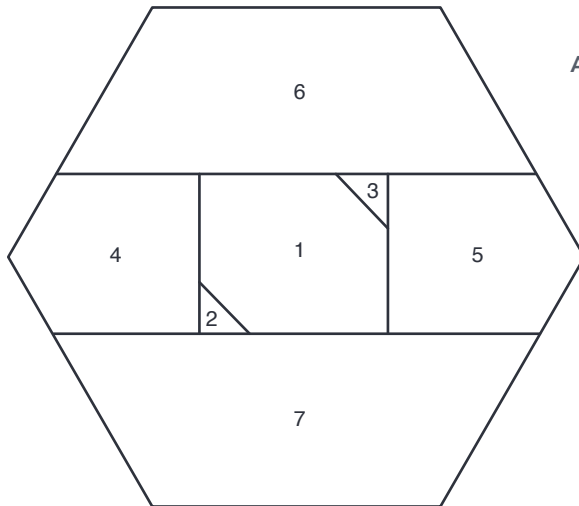

PRINT AT 100%
 When printed at
 the correct size, this
 box will measure
 1in square.

KAWAII HEXIES
 Marshmallows
 ACTUAL SIZE

KAWAII HEXIES
 Potato Salad
 ACTUAL SIZE

KAWAII HEXIES
 Fruit Slices
 ACTUAL SIZE

KAWAII HEXIES
 Thermos
 ACTUAL SIZE

KAWAII HEXIES
 Party Hat
 ACTUAL SIZE

PRINT AT 100%
 When printed at
 the correct size, this
 box will measure
 1in square.

KAWAII HEXIES
 Butterfly
 ACTUAL SIZE

KAWAII HEXIES
 Bunny
 ACTUAL SIZE

KAWAII HEXIES
 Garbage Bag
 ACTUAL SIZE

KAWAII HEXIES
 Scarf
 ACTUAL SIZE

KAWAII HEXIES
 Mushroom Slice
 ACTUAL SIZE

PRINT AT 100%
 When printed at
 the correct size, this
 box will measure
 1in square.

KAWAII HEXIES
 Scottie Dog
 ACTUAL SIZE

KAWAII HEXIES
 Canvas
 ACTUAL SIZE

KAWAII HEXIES
 Chocolate
 ACTUAL SIZE

KAWAII HEXIES
 Pizza Slice
 ACTUAL SIZE

KAWAII HEXIES
 Orange Juice
 ACTUAL SIZE

PRINT AT 100%
 When printed at
 the correct size, this
 box will measure
 1in square.