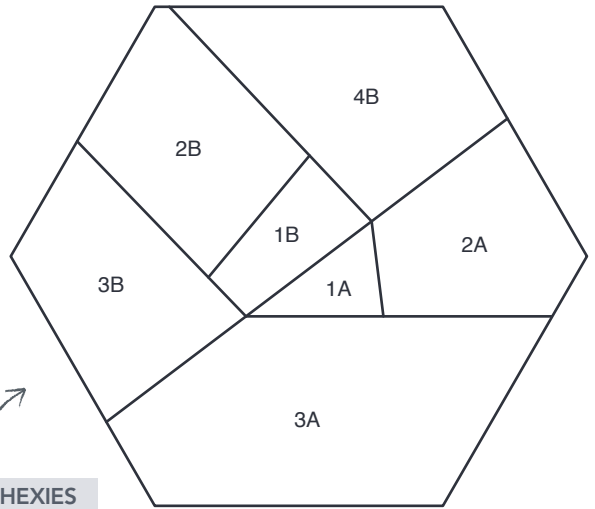

KAWAII HEXIES
Cheese
ACTUAL SIZE