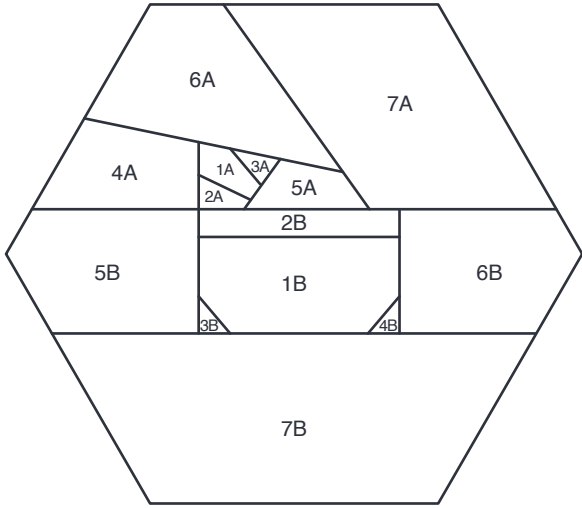

PRINT AT 100%
 When printed at
 the correct size, this
 box will measure
 1in square.

KAWAII HEXIES
 Marshmallows
 ACTUAL SIZE

KAWAII HEXIES
 Potato Salad
 ACTUAL SIZE

KAWAII HEXIES
 Fruit Slices
 ACTUAL SIZE

KAWAII HEXIES
 Thermos
 ACTUAL SIZE

KAWAII HEXIES
 Party Hat
 ACTUAL SIZE

PRINT AT 100%
 When printed at
 the correct size, this
 box will measure
 1in square.

KAWAII HEXIES
 Butterfly
 ACTUAL SIZE

KAWAII HEXIES
 Bunny
 ACTUAL SIZE

KAWAII HEXIES
 Garbage Bag
 ACTUAL SIZE

KAWAII HEXIES
 Scarf
 ACTUAL SIZE

KAWAII HEXIES
 Mushroom Slice
 ACTUAL SIZE

PRINT AT 100%
 When printed at
 the correct size, this
 box will measure
 1in square.

KAWAII HEXIES
 Scottie Dog
 ACTUAL SIZE

KAWAII HEXIES
 Canvas
 ACTUAL SIZE

KAWAII HEXIES
 Chocolate
 ACTUAL SIZE

KAWAII HEXIES
 Pizza Slice
 ACTUAL SIZE

KAWAII HEXIES
 Orange Juice
 ACTUAL SIZE

PRINT AT 100%
 When printed at
 the correct size, this
 box will measure
 1in square.