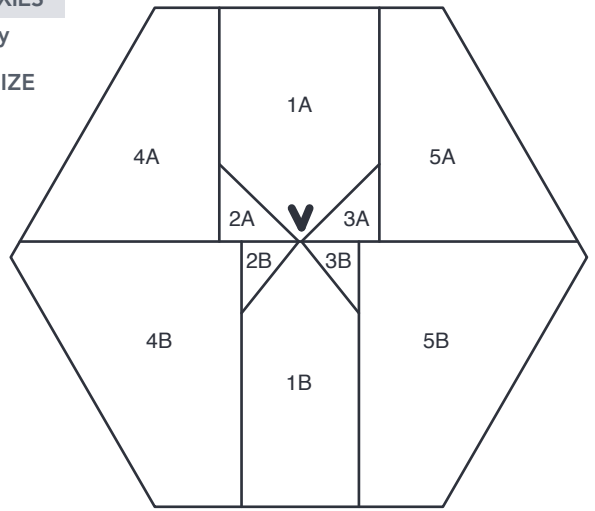

PRINT AT 100%
 When printed at
 the correct size, this
 box will measure
 1in square.

KAWAII HEXIES
 Marshmallows
 ACTUAL SIZE

KAWAII HEXIES
 Potato Salad
 ACTUAL SIZE

KAWAII HEXIES
 Fruit Slices
 ACTUAL SIZE

KAWAII HEXIES
 Thermos
 ACTUAL SIZE

KAWAII HEXIES
 Party Hat
 ACTUAL SIZE

PRINT AT 100%
 When printed at
 the correct size, this
 box will measure
 1in square.

KAWAII HEXIES
 Butterfly
 ACTUAL SIZE

KAWAII HEXIES
 Bunny
 ACTUAL SIZE

KAWAII HEXIES
 Garbage Bag
 ACTUAL SIZE

KAWAII HEXIES
 Scarf
 ACTUAL SIZE

KAWAII HEXIES
 Mushroom Slice
 ACTUAL SIZE

PRINT AT 100%
 When printed at
 the correct size, this
 box will measure
 1in square.

KAWAII HEXIES
 Scottie Dog
 ACTUAL SIZE

KAWAII HEXIES
 Canvas
 ACTUAL SIZE

KAWAII HEXIES
 Chocolate
 ACTUAL SIZE

KAWAII HEXIES
 Pizza Slice
 ACTUAL SIZE

KAWAII HEXIES
 Orange Juice
 ACTUAL SIZE

PRINT AT 100%
 When printed at
 the correct size, this
 box will measure
 1in square.