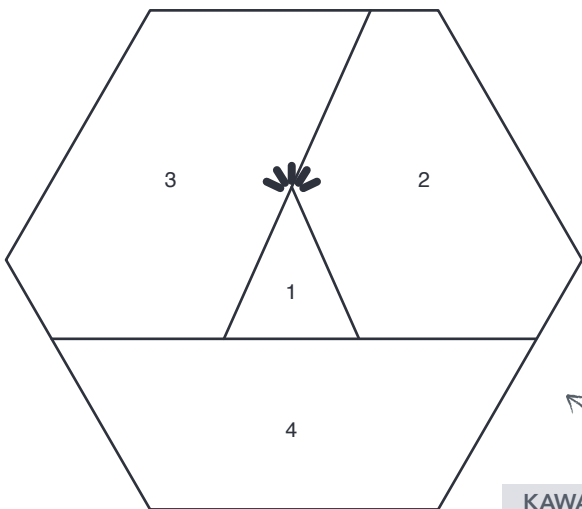

PRINT AT 100%
 When printed at
 the correct size, this
 box will measure
 1in square.

KAWAII HEXIES
 Marshmallows
 ACTUAL SIZE

KAWAII HEXIES
 Potato Salad
 ACTUAL SIZE

KAWAII HEXIES
 Fruit Slices
 ACTUAL SIZE

KAWAII HEXIES
 Thermos
 ACTUAL SIZE

KAWAII HEXIES
 Party Hat
 ACTUAL SIZE

PRINT AT 100%
 When printed at
 the correct size, this
 box will measure
 1in square.

KAWAII HEXIES
 Butterfly
 ACTUAL SIZE

KAWAII HEXIES
 Bunny
 ACTUAL SIZE

KAWAII HEXIES
 Garbage Bag
 ACTUAL SIZE

KAWAII HEXIES
 Scarf
 ACTUAL SIZE

KAWAII HEXIES
 Mushroom Slice
 ACTUAL SIZE

PRINT AT 100%
 When printed at
 the correct size, this
 box will measure
 1in square.

KAWAII HEXIES
 Scottie Dog
 ACTUAL SIZE