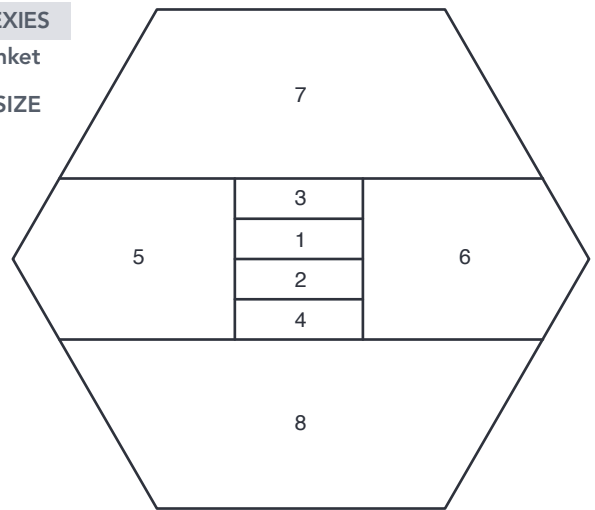

PRINT AT 100%
When printed at
the correct size, this
box will measure
1in square.

KAWAII HEXIES
Picnic Blanket
ACTUAL SIZE