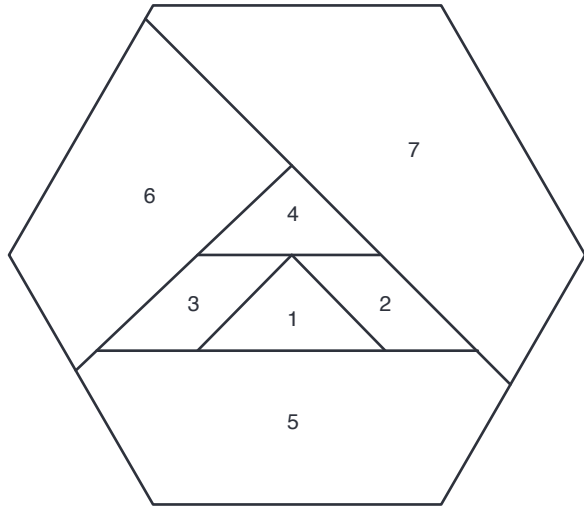

KAWAII HEXIES
Orange Juice
ACTUAL SIZE

PRINT AT 100%
When printed at
the correct size, this
box will measure
1in square.