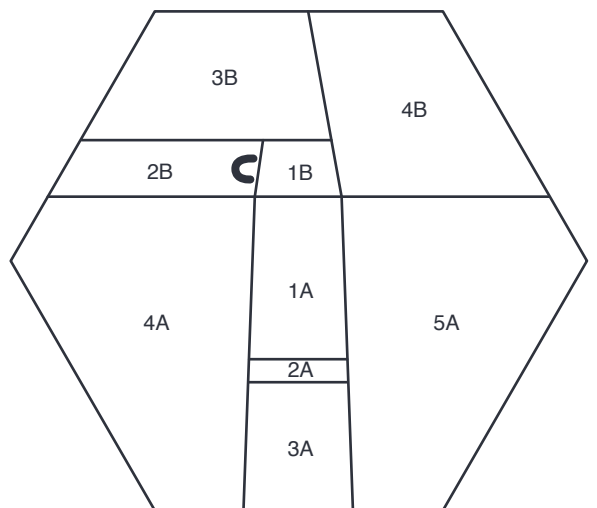

PRINT AT 100%
 When printed at
 the correct size, this
 box will measure
 1in square.

KAWAII HEXIES
 Marshmallows
 ACTUAL SIZE

KAWAII HEXIES
 Potato Salad
 ACTUAL SIZE

KAWAII HEXIES
 Fruit Slices
 ACTUAL SIZE

KAWAII HEXIES
 Thermos
 ACTUAL SIZE

KAWAII HEXIES
 Party Hat
 ACTUAL SIZE

PRINT AT 100%
 When printed at
 the correct size, this
 box will measure
 1in square.

KAWAII HEXIES
 Butterfly
 ACTUAL SIZE

KAWAII HEXIES
 Bunny
 ACTUAL SIZE

KAWAII HEXIES
 Garbage Bag
 ACTUAL SIZE

KAWAII HEXIES
 Scarf
 ACTUAL SIZE

KAWAII HEXIES
 Mushroom Slice
 ACTUAL SIZE

PRINT AT 100%
 When printed at
 the correct size, this
 box will measure
 1in square.

KAWAII HEXIES
 Scottie Dog
 ACTUAL SIZE

KAWAII HEXIES
 Canvas
 ACTUAL SIZE

KAWAII HEXIES
 Chocolate
 ACTUAL SIZE

KAWAII HEXIES
 Pizza Slice
 ACTUAL SIZE

KAWAII HEXIES
 Orange Juice
 ACTUAL SIZE

PRINT AT 100%
 When printed at
 the correct size, this
 box will measure
 1in square.