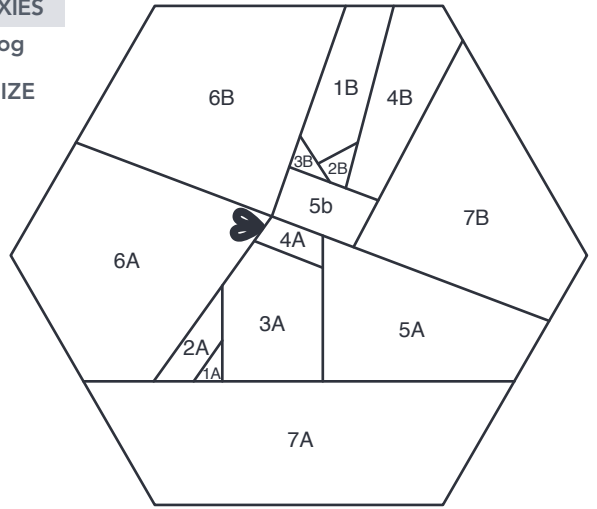

PRINT AT 100%
 When printed at
 the correct size, this
 box will measure
 1in square.

KAWAII HEXIES
 Marshmallows
 ACTUAL SIZE

KAWAII HEXIES
 Potato Salad
 ACTUAL SIZE

KAWAII HEXIES
 Fruit Slices
 ACTUAL SIZE

KAWAII HEXIES
 Thermos
 ACTUAL SIZE

KAWAII HEXIES
 Party Hat
 ACTUAL SIZE

PRINT AT 100%
 When printed at
 the correct size, this
 box will measure
 1in square.

KAWAII HEXIES
 Butterfly
 ACTUAL SIZE

KAWAII HEXIES
 Bunny
 ACTUAL SIZE

KAWAII HEXIES
 Garbage Bag
 ACTUAL SIZE

KAWAII HEXIES
 Scarf
 ACTUAL SIZE

KAWAII HEXIES
 Mushroom Slice
 ACTUAL SIZE

PRINT AT 100%
 When printed at
 the correct size, this
 box will measure
 1in square.

KAWAII HEXIES
 Scottie Dog
 ACTUAL SIZE

KAWAII HEXIES
 Canvas
 ACTUAL SIZE

KAWAII HEXIES
 Chocolate
 ACTUAL SIZE

KAWAII HEXIES
 Pizza Slice
 ACTUAL SIZE

KAWAII HEXIES
 Orange Juice
 ACTUAL SIZE

PRINT AT 100%
 When printed at
 the correct size, this
 box will measure
 1in square.