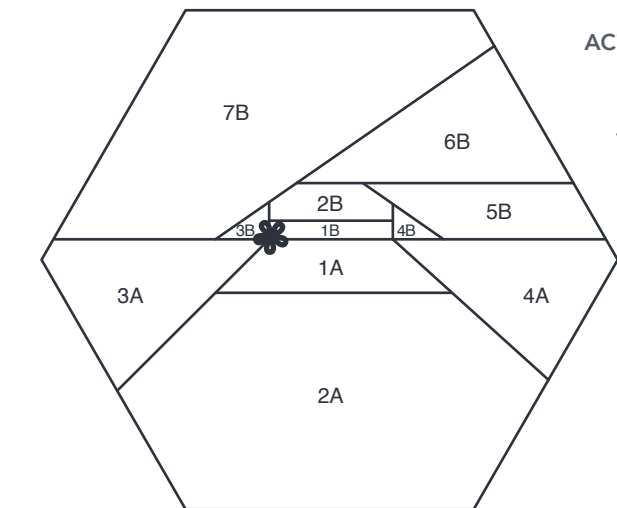

KAWAII HEXIES
Sunhat
ACTUAL SIZE