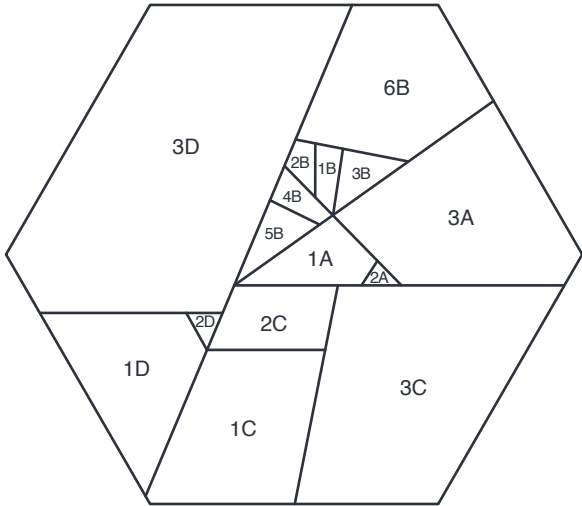

PRINT AT 100%
 When printed at
 the correct size, this
 box will measure
 1in square.

KAWAII HEXIES
 Marshmallows
 ACTUAL SIZE

KAWAII HEXIES
 Potato Salad
 ACTUAL SIZE

KAWAII HEXIES
 Fruit Slices
 ACTUAL SIZE

KAWAII HEXIES
 Thermos
 ACTUAL SIZE

KAWAII HEXIES
 Party Hat
 ACTUAL SIZE

PRINT AT 100%
 When printed at
 the correct size, this
 box will measure
 1in square.

KAWAII HEXIES
 Butterfly
 ACTUAL SIZE

KAWAII HEXIES
 Bunny
 ACTUAL SIZE

KAWAII HEXIES
 Garbage Bag
 ACTUAL SIZE

KAWAII HEXIES
 Scarf
 ACTUAL SIZE

KAWAII HEXIES
 Mushroom Slice
 ACTUAL SIZE

PRINT AT 100%
 When printed at
 the correct size, this
 box will measure
 1in square.

KAWAII HEXIES
 Scottie Dog
 ACTUAL SIZE

KAWAII HEXIES
 Canvas
 ACTUAL SIZE

KAWAII HEXIES
 Chocolate
 ACTUAL SIZE

KAWAII HEXIES
 Pizza Slice
 ACTUAL SIZE

KAWAII HEXIES
 Orange Juice
 ACTUAL SIZE

PRINT AT 100%
 When printed at
 the correct size, this
 box will measure
 1in square.