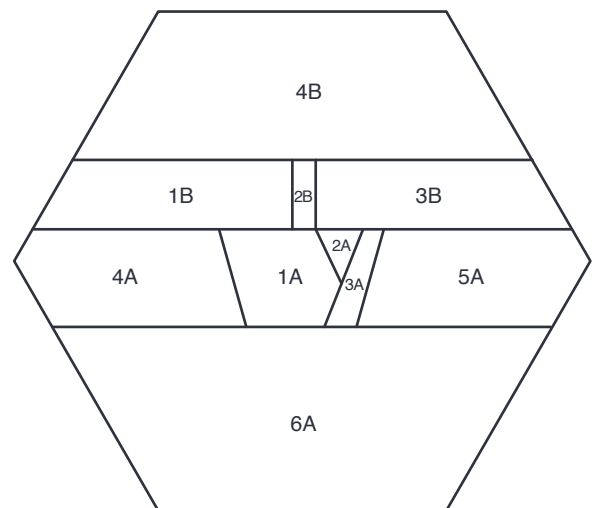

KAWAII HEXIES
 Canvas
 ACTUAL SIZE

KAWAII HEXIES
 Chocolate
 ACTUAL SIZE

KAWAII HEXIES
 Pizza Slice
 ACTUAL SIZE

KAWAII HEXIES
 Orange Juice
 ACTUAL SIZE

PRINT AT 100%
 When printed at
 the correct size, this
 box will measure
 1in square.

KAWAII HEXIES
 Picnic Blanket
 ACTUAL SIZE

KAWAII HEXIES
 Sandwiches
 ACTUAL SIZE

KAWAII HEXIES
 Butterfly Cupcake
 ACTUAL SIZE

KAWAII HEXIES
 Picnic Basket
 ACTUAL SIZE

KAWAII HEXIES
 Stacked Bowls
 ACTUAL SIZE

PRINT AT 100%
 When printed at
 the correct size, this
 box will measure
 1in square.

KAWAII HEXIES
 Stack of Books
 ACTUAL SIZE

KAWAII HEXIES
 Citronella Candle
 ACTUAL SIZE

KAWAII HEXIES
 Victoria Sponge Cake
 ACTUAL SIZE