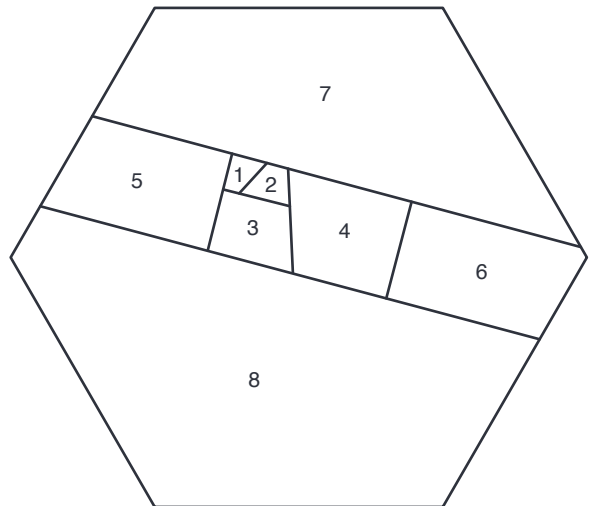

PRINT AT 100%
 When printed at
 the correct size, this
 box will measure
 1in square.

KAWAII HEXIES
 Marshmallows
 ACTUAL SIZE

KAWAII HEXIES
 Potato Salad
 ACTUAL SIZE

KAWAII HEXIES
 Fruit Slices
 ACTUAL SIZE

KAWAII HEXIES
 Thermos
 ACTUAL SIZE

KAWAII HEXIES
 Party Hat
 ACTUAL SIZE

PRINT AT 100%
 When printed at
 the correct size, this
 box will measure
 1in square.

KAWAII HEXIES
 Butterfly
 ACTUAL SIZE

KAWAII HEXIES
 Bunny
 ACTUAL SIZE

KAWAII HEXIES
 Garbage Bag
 ACTUAL SIZE

KAWAII HEXIES
 Scarf
 ACTUAL SIZE

KAWAII HEXIES
 Mushroom Slice
 ACTUAL SIZE

PRINT AT 100%
 When printed at
 the correct size, this
 box will measure
 1in square.

KAWAII HEXIES
 Scottie Dog
 ACTUAL SIZE

KAWAII HEXIES
 Canvas
 ACTUAL SIZE

KAWAII HEXIES
 Chocolate
 ACTUAL SIZE

KAWAII HEXIES
 Pizza Slice
 ACTUAL SIZE

KAWAII HEXIES
 Orange Juice
 ACTUAL SIZE

PRINT AT 100%
 When printed at
 the correct size, this
 box will measure
 1in square.