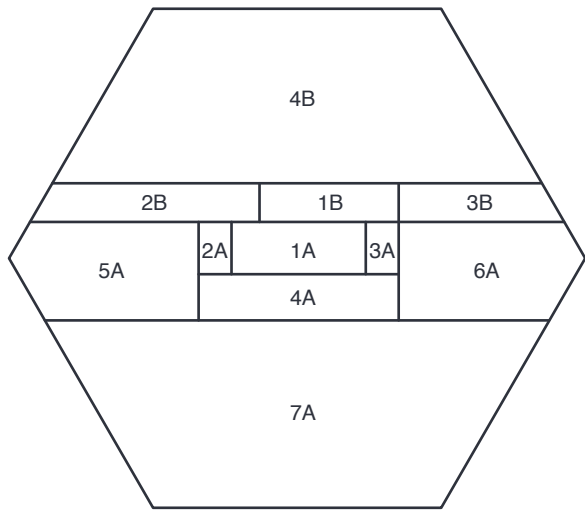

KAWAII HEXIES
 Canvas
 ACTUAL SIZE

KAWAII HEXIES
 Chocolate
 ACTUAL SIZE

KAWAII HEXIES
 Pizza Slice
 ACTUAL SIZE

KAWAII HEXIES
 Orange Juice
 ACTUAL SIZE

PRINT AT 100%
 When printed at
 the correct size, this
 box will measure
 1in square.

KAWAII HEXIES
 Picnic Blanket
 ACTUAL SIZE

KAWAII HEXIES
 Sandwiches
 ACTUAL SIZE

KAWAII HEXIES
 Butterfly Cupcake
 ACTUAL SIZE

KAWAII HEXIES
 Picnic Basket
 ACTUAL SIZE

KAWAII HEXIES
 Stacked Bowls
 ACTUAL SIZE

PRINT AT 100%
 When printed at
 the correct size, this
 box will measure
 1in square.

KAWAII HEXIES
 Stack of Books
 ACTUAL SIZE

KAWAII HEXIES
 Citronella Candle
 ACTUAL SIZE

KAWAII HEXIES
 Victoria Sponge Cake
 ACTUAL SIZE