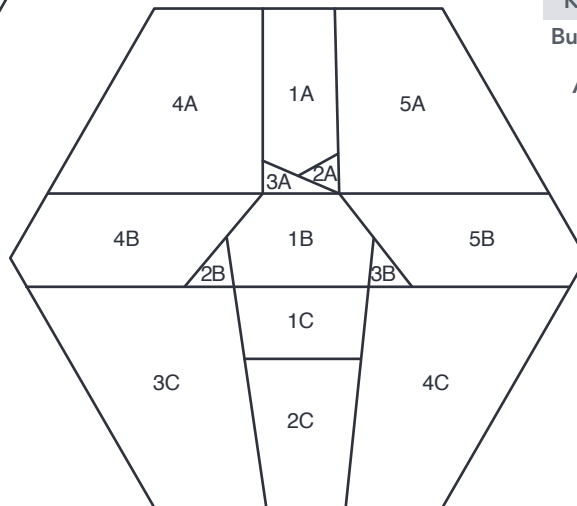

KAWAII HEXIES
Sandwiches
ACTUAL SIZE

KAWAII HEXIES
Butterfly Cupcake
ACTUAL SIZE