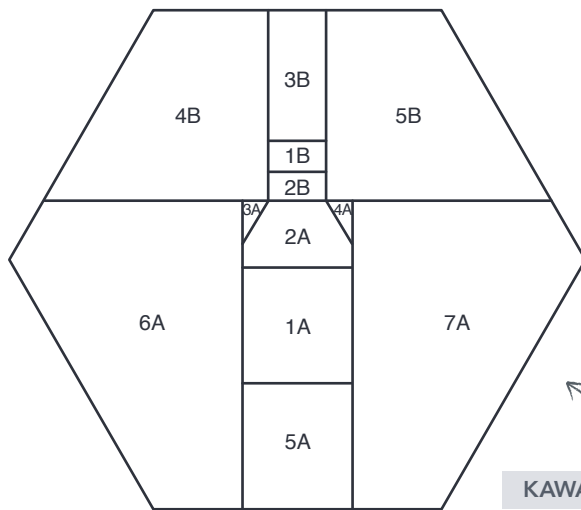

PRINT AT 100%
 When printed at
 the correct size, this
 box will measure
 1in square.

KAWAII HEXIES
 Marshmallows
 ACTUAL SIZE

KAWAII HEXIES
 Potato Salad
 ACTUAL SIZE

KAWAII HEXIES
 Fruit Slices
 ACTUAL SIZE

KAWAII HEXIES
 Thermos
 ACTUAL SIZE

KAWAII HEXIES
 Party Hat
 ACTUAL SIZE

PRINT AT 100%
 When printed at
 the correct size, this
 box will measure
 1in square.

KAWAII HEXIES
 Butterfly
 ACTUAL SIZE

KAWAII HEXIES
 Bunny
 ACTUAL SIZE

KAWAII HEXIES
 Garbage Bag
 ACTUAL SIZE

KAWAII HEXIES
 Scarf
 ACTUAL SIZE

KAWAII HEXIES
 Mushroom Slice
 ACTUAL SIZE

PRINT AT 100%
 When printed at
 the correct size, this
 box will measure
 1in square.

KAWAII HEXIES
 Scottie Dog
 ACTUAL SIZE

KAWAII HEXIES
 Canvas
 ACTUAL SIZE

KAWAII HEXIES
 Chocolate
 ACTUAL SIZE

KAWAII HEXIES
 Pizza Slice
 ACTUAL SIZE

KAWAII HEXIES
 Orange Juice
 ACTUAL SIZE

PRINT AT 100%
 When printed at
 the correct size, this
 box will measure
 1in square.