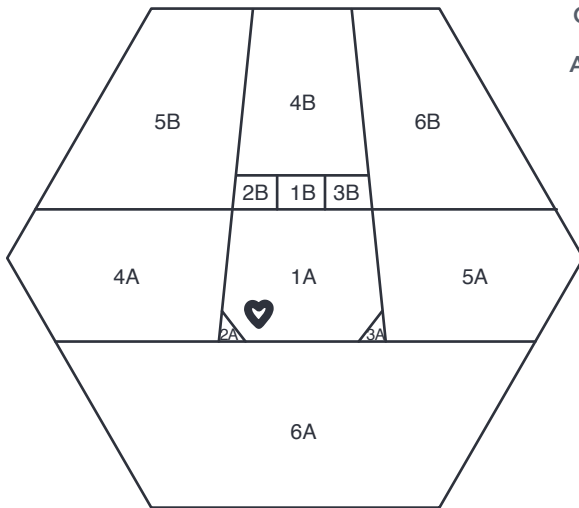

PRINT AT 100%
 When printed at
 the correct size, this
 box will measure
 1in square.

KAWAII HEXIES
 Marshmallows
 ACTUAL SIZE

KAWAII HEXIES
 Potato Salad
 ACTUAL SIZE

KAWAII HEXIES
 Fruit Slices
 ACTUAL SIZE

KAWAII HEXIES
 Thermos
 ACTUAL SIZE

KAWAII HEXIES
 Party Hat
 ACTUAL SIZE

PRINT AT 100%
 When printed at
 the correct size, this
 box will measure
 1in square.

KAWAII HEXIES
 Butterfly
 ACTUAL SIZE

KAWAII HEXIES
 Bunny
 ACTUAL SIZE

KAWAII HEXIES
 Garbage Bag
 ACTUAL SIZE

KAWAII HEXIES
 Scarf
 ACTUAL SIZE

KAWAII HEXIES
 Mushroom Slice
 ACTUAL SIZE

PRINT AT 100%
 When printed at
 the correct size, this
 box will measure
 1in square.

KAWAII HEXIES
 Scottie Dog
 ACTUAL SIZE

KAWAII HEXIES
 Canvas
 ACTUAL SIZE

KAWAII HEXIES
 Chocolate
 ACTUAL SIZE

KAWAII HEXIES
 Pizza Slice
 ACTUAL SIZE

KAWAII HEXIES
 Orange Juice
 ACTUAL SIZE

PRINT AT 100%
 When printed at
 the correct size, this
 box will measure
 1in square.