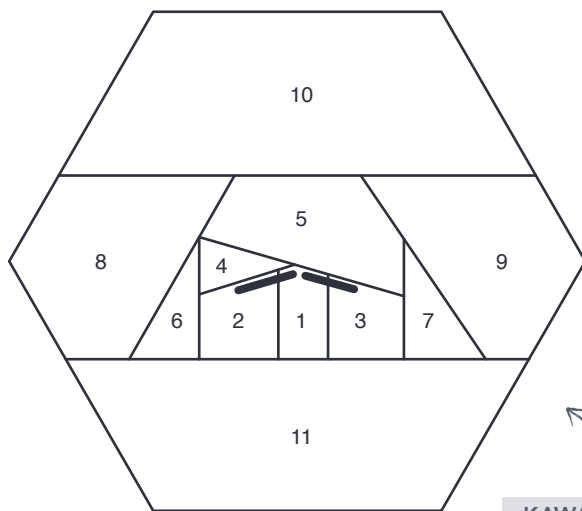

PRINT AT 100%
 When printed at
 the correct size, this
 box will measure
 1in square.

KAWAII HEXIES
 Marshmallows
 ACTUAL SIZE

KAWAII HEXIES
 Potato Salad
 ACTUAL SIZE

KAWAII HEXIES
 Fruit Slices
 ACTUAL SIZE

KAWAII HEXIES
 Thermos
 ACTUAL SIZE

KAWAII HEXIES
 Party Hat
 ACTUAL SIZE

PRINT AT 100%
 When printed at
 the correct size, this
 box will measure
 1in square.

KAWAII HEXIES
 Butterfly
 ACTUAL SIZE

KAWAII HEXIES
 Bunny
 ACTUAL SIZE

KAWAII HEXIES
 Garbage Bag
 ACTUAL SIZE

KAWAII HEXIES
 Scarf
 ACTUAL SIZE

KAWAII HEXIES
 Mushroom Slice
 ACTUAL SIZE

PRINT AT 100%
 When printed at
 the correct size, this
 box will measure
 1in square.

KAWAII HEXIES
 Scottie Dog
 ACTUAL SIZE

KAWAII HEXIES
 Canvas
 ACTUAL SIZE

KAWAII HEXIES
 Chocolate
 ACTUAL SIZE

KAWAII HEXIES
 Pizza Slice
 ACTUAL SIZE

KAWAII HEXIES
 Orange Juice
 ACTUAL SIZE

PRINT AT 100%
 When printed at
 the correct size, this
 box will measure
 1in square.