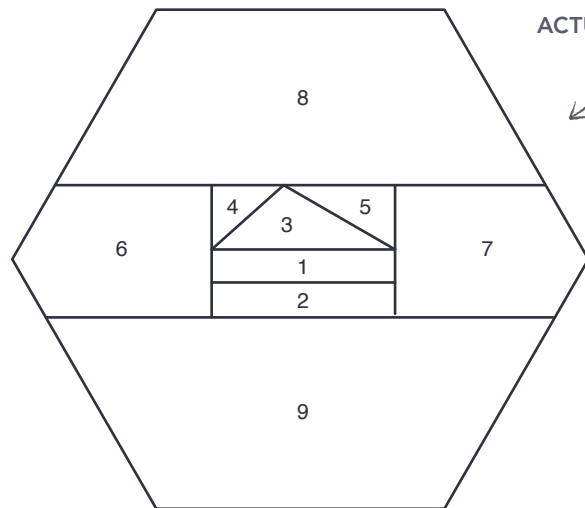

PRINT AT 100%
 When printed at
 the correct size, this
 box will measure
 1in square.

KAWAII HEXIES
 Stack of Books
 ACTUAL SIZE

KAWAII HEXIES
 Citronella Candle
 ACTUAL SIZE

KAWAII HEXIES
 Victoria Sponge Cake
 ACTUAL SIZE