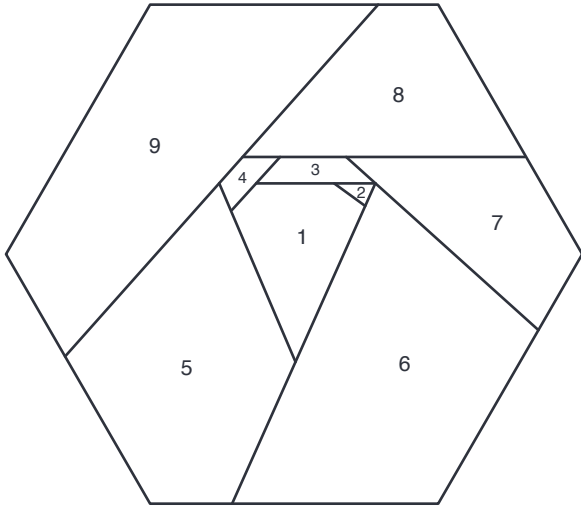

KAWAII HEXIES
 Thermos
 ACTUAL SIZE

KAWAII HEXIES
 Party Hat
 ACTUAL SIZE

PRINT AT 100%
 When printed at
 the correct size, this
 box will measure
 1in square.

KAWAII HEXIES
 Butterfly
 ACTUAL SIZE

KAWAII HEXIES
 Bunny
 ACTUAL SIZE

KAWAII HEXIES
 Garbage Bag
 ACTUAL SIZE

KAWAII HEXIES
 Scarf
 ACTUAL SIZE

KAWAII HEXIES
 Mushroom Slice
 ACTUAL SIZE

PRINT AT 100%
 When printed at
 the correct size, this
 box will measure
 1in square.

KAWAII HEXIES
 Scottie Dog
 ACTUAL SIZE

KAWAII HEXIES
 Canvas
 ACTUAL SIZE

KAWAII HEXIES
 Chocolate
 ACTUAL SIZE

KAWAII HEXIES
 Pizza Slice
 ACTUAL SIZE

KAWAII HEXIES
 Orange Juice
 ACTUAL SIZE

PRINT AT 100%
 When printed at
 the correct size, this
 box will measure
 1in square.