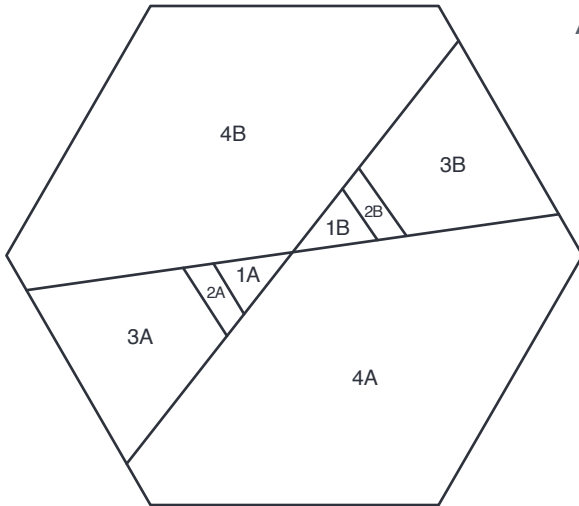

PRINT AT 100%
 When printed at
 the correct size, this
 box will measure
 1in square.

KAWAII HEXIES
 Marshmallows
 ACTUAL SIZE

KAWAII HEXIES
 Potato Salad
 ACTUAL SIZE

KAWAII HEXIES
 Fruit Slices
 ACTUAL SIZE

KAWAII HEXIES
 Thermos
 ACTUAL SIZE

KAWAII HEXIES
 Party Hat
 ACTUAL SIZE

PRINT AT 100%
 When printed at
 the correct size, this
 box will measure
 1in square.

KAWAII HEXIES
 Butterfly
 ACTUAL SIZE

KAWAII HEXIES
 Bunny
 ACTUAL SIZE

KAWAII HEXIES
 Garbage Bag
 ACTUAL SIZE

KAWAII HEXIES
 Scarf
 ACTUAL SIZE

KAWAII HEXIES
 Mushroom Slice
 ACTUAL SIZE

PRINT AT 100%
 When printed at
 the correct size, this
 box will measure
 1in square.

KAWAII HEXIES
 Scottie Dog
 ACTUAL SIZE

KAWAII HEXIES
 Canvas
 ACTUAL SIZE

KAWAII HEXIES
 Chocolate
 ACTUAL SIZE

KAWAII HEXIES
 Pizza Slice
 ACTUAL SIZE

KAWAII HEXIES
 Orange Juice
 ACTUAL SIZE

PRINT AT 100%
 When printed at
 the correct size, this
 box will measure
 1in square.