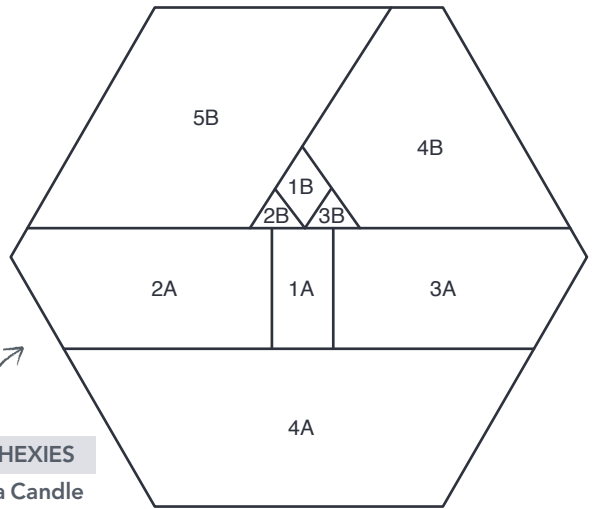

KAWAII HEXIES
 Canvas
 ACTUAL SIZE

KAWAII HEXIES
 Chocolate
 ACTUAL SIZE

KAWAII HEXIES
 Pizza Slice
 ACTUAL SIZE

KAWAII HEXIES
 Orange Juice
 ACTUAL SIZE

PRINT AT 100%
 When printed at
 the correct size, this
 box will measure
 1in square.

KAWAII HEXIES
 Picnic Blanket
 ACTUAL SIZE

KAWAII HEXIES
 Sandwiches
 ACTUAL SIZE

KAWAII HEXIES
 Butterfly Cupcake
 ACTUAL SIZE

KAWAII HEXIES
 Picnic Basket
 ACTUAL SIZE

KAWAII HEXIES
 Stacked Bowls
 ACTUAL SIZE

PRINT AT 100%
 When printed at
 the correct size, this
 box will measure
 1in square.

KAWAII HEXIES
 Stack of Books
 ACTUAL SIZE

KAWAII HEXIES
 Citronella Candle
 ACTUAL SIZE

KAWAII HEXIES
 Victoria Sponge Cake
 ACTUAL SIZE