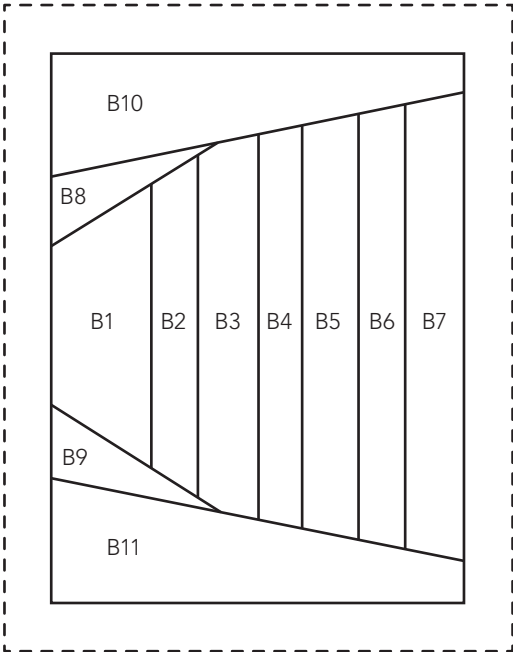

KITTY COIN PURSE
Nose
ACTUAL SIZE

KITTY COIN PURSE
Lower Face
ACTUAL SIZE

PRINT AT 100%
 When printed at
 the correct size, this
 box will measure
 1in square.

KITTY COIN PURSE
 Purse Top
 ACTUAL SIZE

KITTY COIN PURSE
 Tail Top FPP Template
 ACTUAL SIZE

KITTY COIN PURSE
 Fish Body FPP Template
 ACTUAL SIZE

KITTY COIN PURSE
 Tail Bottom FPP Template
 ACTUAL SIZE

KITTY COIN PURSE
 Fish Body FPP Template
 ACTUAL SIZE

KITTY COIN PURSE
 Fish Head FPP Template
 ACTUAL SIZE