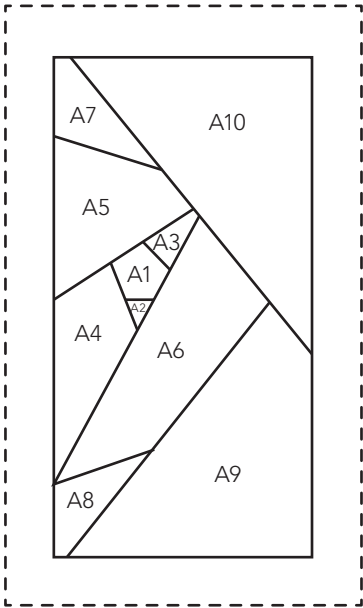

KITTY COIN PURSE
Fish Head FPP Template
ACTUAL SIZE

Thank you for making this project from *Love Patchwork & Quilting*. The copyright for these templates belongs to the designer of the project. Please don't re-sell or distribute their work without permission. Please do not make any part of the templates or instructions available to others through your website or a third party website, or copy it multiple times without our permission. Copyright law protects creative work and unauthorised copying is illegal. We appreciate your help.