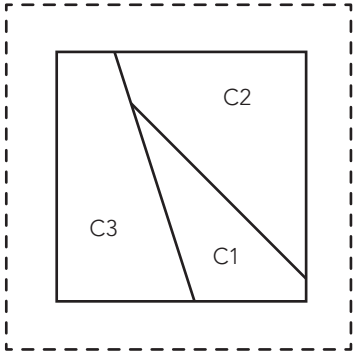

TEMPLATES

Issue 44

PRINT AT 100%

PRINT AT 100%
When printed at
the correct size, this
box will measure
1in square.

KITTY COIN PURSE
Upper Face
ACTUAL SIZE

KITTY COIN PURSE
Ear
ACTUAL SIZE

KITTY COIN PURSE
Upper Nose
ACTUAL SIZE

KITTY COIN PURSE
Nose
ACTUAL SIZE

KITTY COIN PURSE
Lower Face
ACTUAL SIZE

PRINT AT 100%
 When printed at
 the correct size, this
 box will measure
 1in square.

KITTY COIN PURSE
 Purse Top
 ACTUAL SIZE

KITTY COIN PURSE
 Tail Top FPP Template
 ACTUAL SIZE

KITTY COIN PURSE
 Fish Body FPP Template
 ACTUAL SIZE

KITTY COIN PURSE
 Tail Bottom FPP Template
 ACTUAL SIZE

KITTY COIN PURSE
 Fish Body FPP Template
 ACTUAL SIZE

KITTY COIN PURSE
 Fish Head FPP Template
 ACTUAL SIZE

PRINT AT 100%
When printed at
the correct size, this
box will measure
1in square.

FLYING HIGH
Upper Body
ACTUAL SIZE

FLYING HIGH
Large Head Feather
ACTUAL SIZE

PRINT AT 100%
When printed at
the correct size, this
box will measure
1in square.