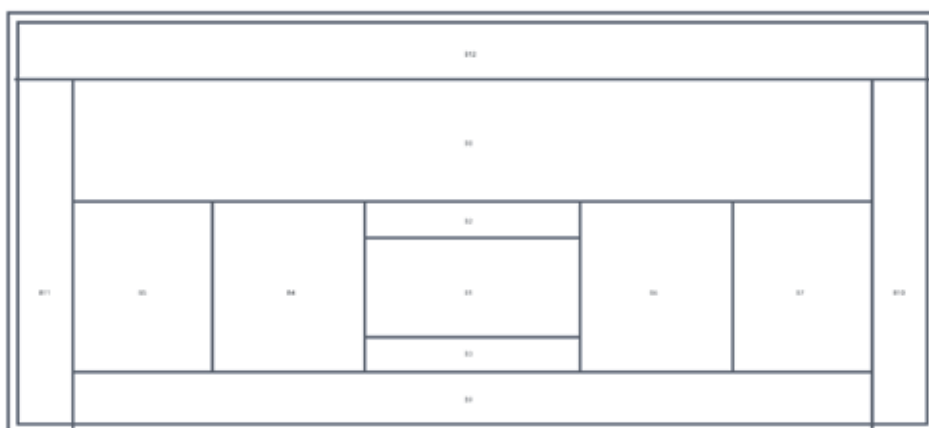

TEMPLATE LARGE CASSETTE PILLOW (issue 10)

PRINT AT 100% SIZE

MIX-TAPE PILLOW – LARGE

Julianna Gasiorowska page 53

ASSEMBLY GUIDE – TEMPLATE A (LARGE) & TEMPLATE B (LARGE)

Lay out all your pieces, so you can see what order to put them together. Refer to the layout diagrams for final orientation of templates A and B.

Cut and join pieces one at a time. To join, trim the inside dotted red line from Edge 1 on the first piece. Overlap this edge with Edge 1 on the second piece. Glue or tape in place. Repeat until all edges are joined.

If using tape to join the pieces, make sure the tape does not go over any of the solid lines or this may gum up your machine while sewing.

Layout diagram - Template B (Large)

Layout diagram - Template A (Large)