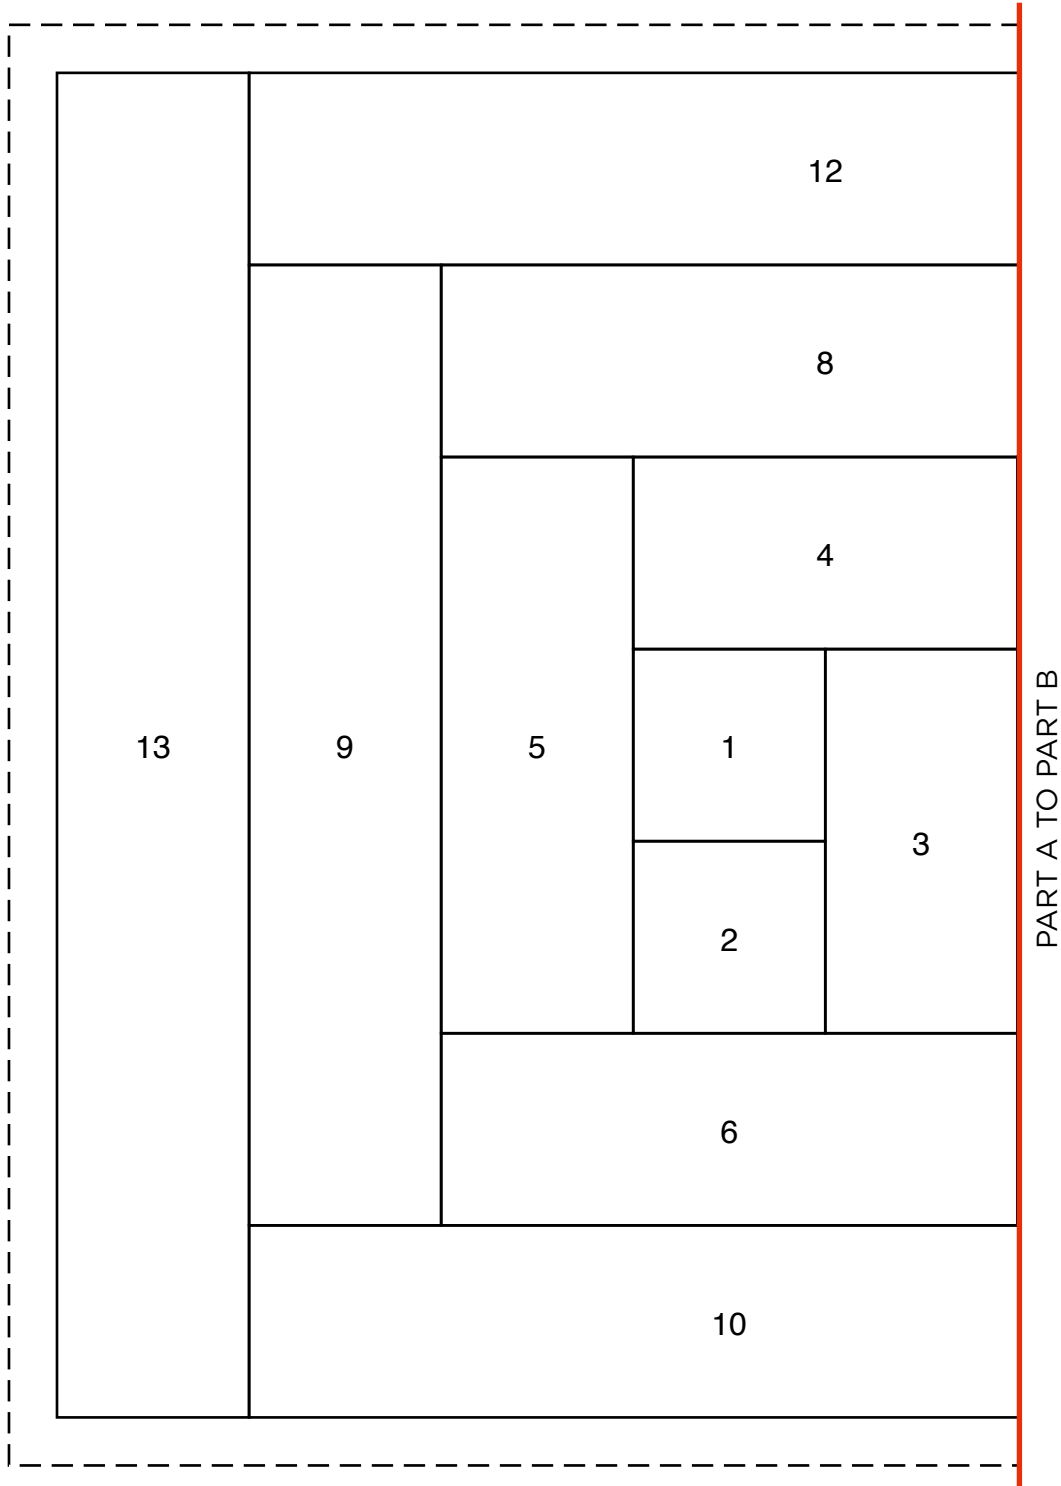

When printed at the correct size, this box will measure 1in / 26mm square

CABIN IN THE SKY

Lynne Goldsworthy page 34

LOG CABIN BLOCK FOUNDATION PIECING TEMPLATE A

ACTUAL SIZE

Print both parts and attach along red line

When printed
at the correct
size, this box
will measure
1in / 26mm
square

CABIN IN THE SKY

Lynne Goldsworthy page 34

LOG CABIN BLOCK FOUNDATION PIECING TEMPLATE B

ACTUAL SIZE

Print both parts and attach along red line