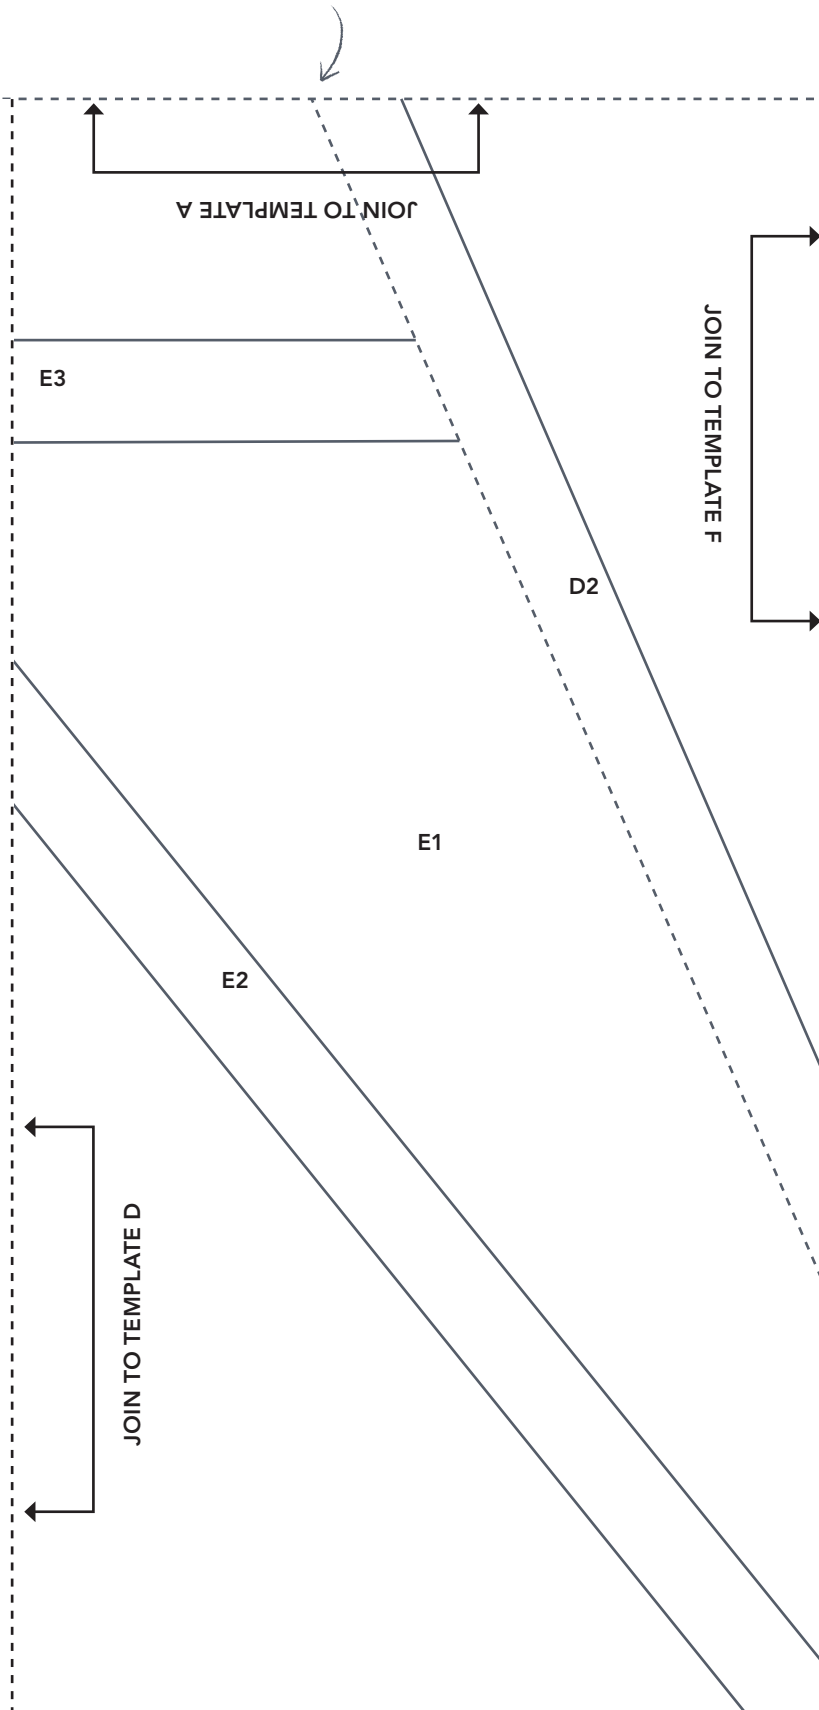

PRINT AT 100%
When printed at
the correct size, this
box will measure
1in square.

ART DECO SAMPLER
Large Sunrise Motif Template E
ACTUAL SIZE