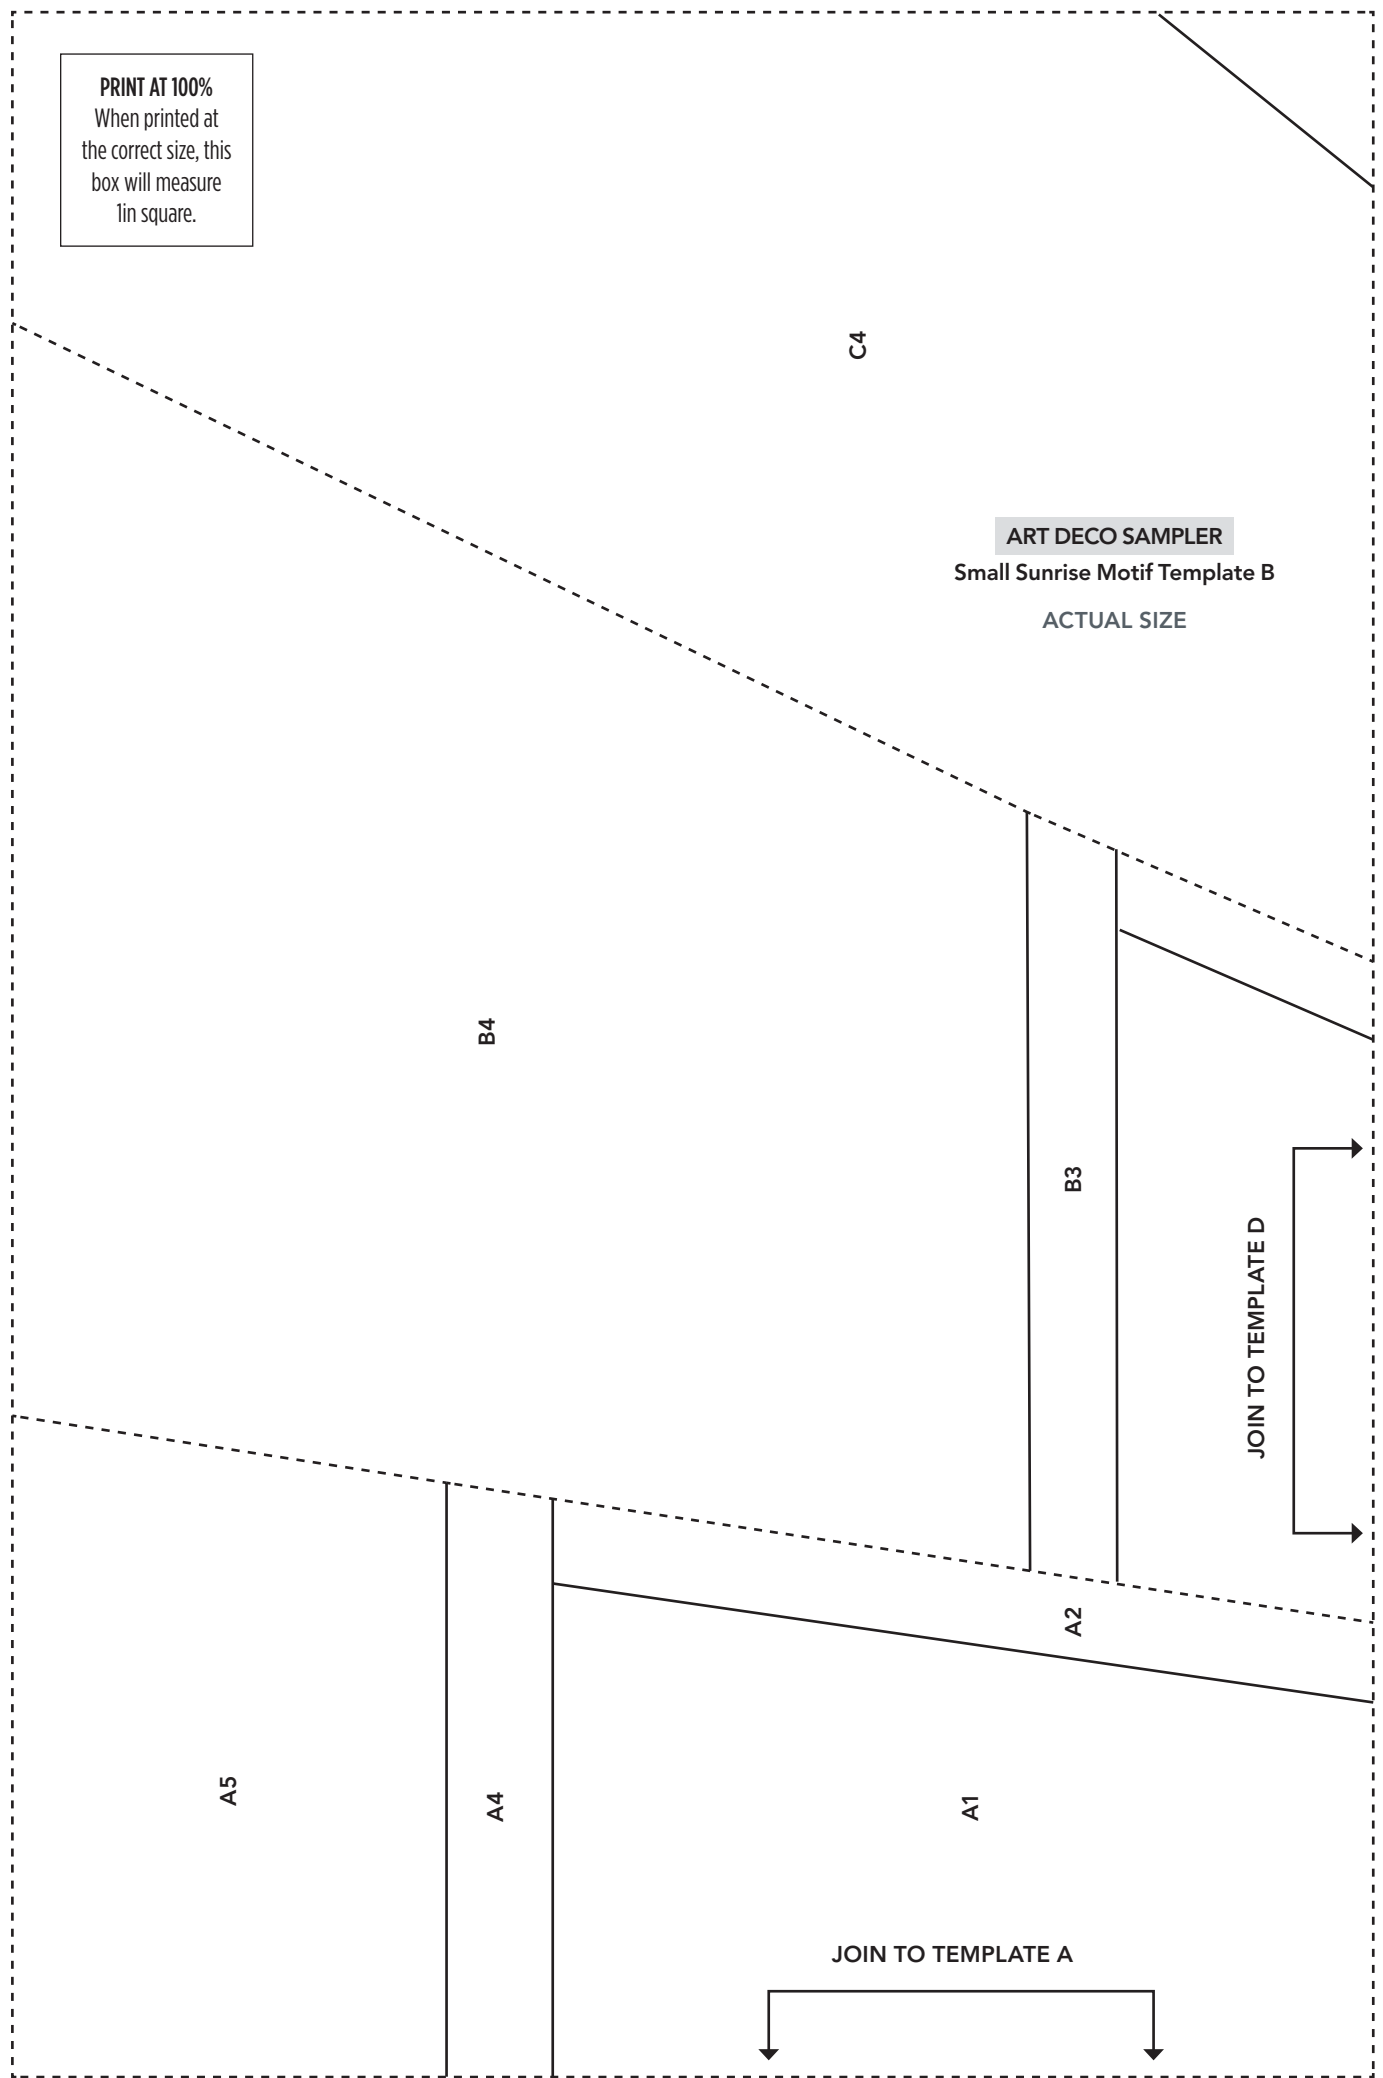

ART DECO SAMPLER

Inner Curve Template

ACTUAL SIZE

PRINT AT 100%
When printed at
the correct size, this
box will measure
1in square.

ART DECO SAMPLER
Outer Curve Template
ACTUAL SIZE

ART DECO SAMPLER
Small Sunrise Motif Template A
ACTUAL SIZE

JOIN TO TEMPLATE B

PRINT AT 100%
When printed at
the correct size, this
box will measure
1in square.

A3

JOIN TO TEMPLATE C

D3

D4

E4

PRINT AT 100%
When printed at
the correct size, this
box will measure
1in square.

ART DECO SAMPLER

Small Sunrise Motif Template B

ACTUAL SIZE

PRINT AT 100%
When printed at
the correct size, this
box will measure
1in square.

JOIN TO TEMPLATE D

ART DECO SAMPLER
Small Sunrise Motif Template C
ACTUAL SIZE

D1

D2

E1

E2

E3

E5

JOIN TO TEMPLATE A

PRINT AT 100%
When printed at
the correct size, this
box will measure
1in square.