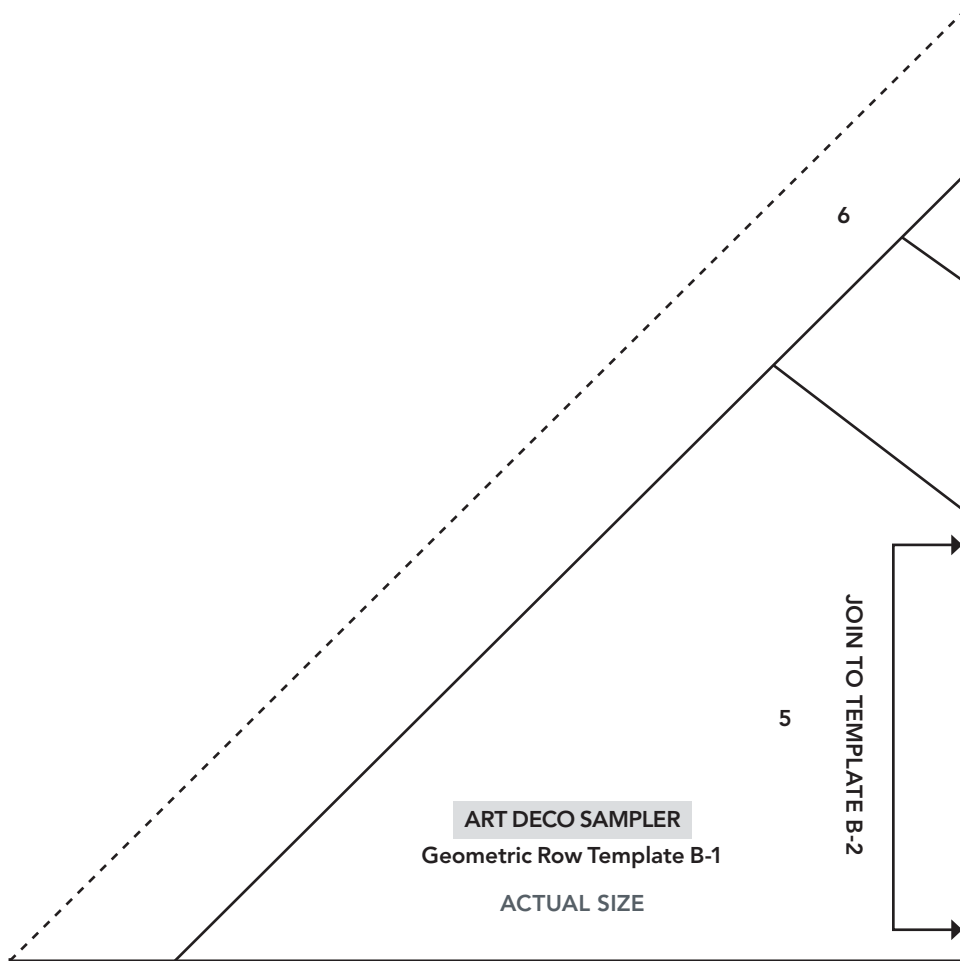

PRINT AT 100%
When printed at
the correct size, this
box will measure
1in square.

PRINT AT 100%

When printed at the correct size, this box will measure 1in square.

PRINT AT 100%
When printed at
the correct size, this
box will measure
1in square.

ART DECO SAMPLER

Inner Curve Template

ACTUAL SIZE

PRINT AT 100%
When printed at
the correct size, this
box will measure
1in square.

ART DECO SAMPLER
Outer Curve Template
ACTUAL SIZE

ART DECO SAMPLER
Small Sunrise Motif Template A
ACTUAL SIZE