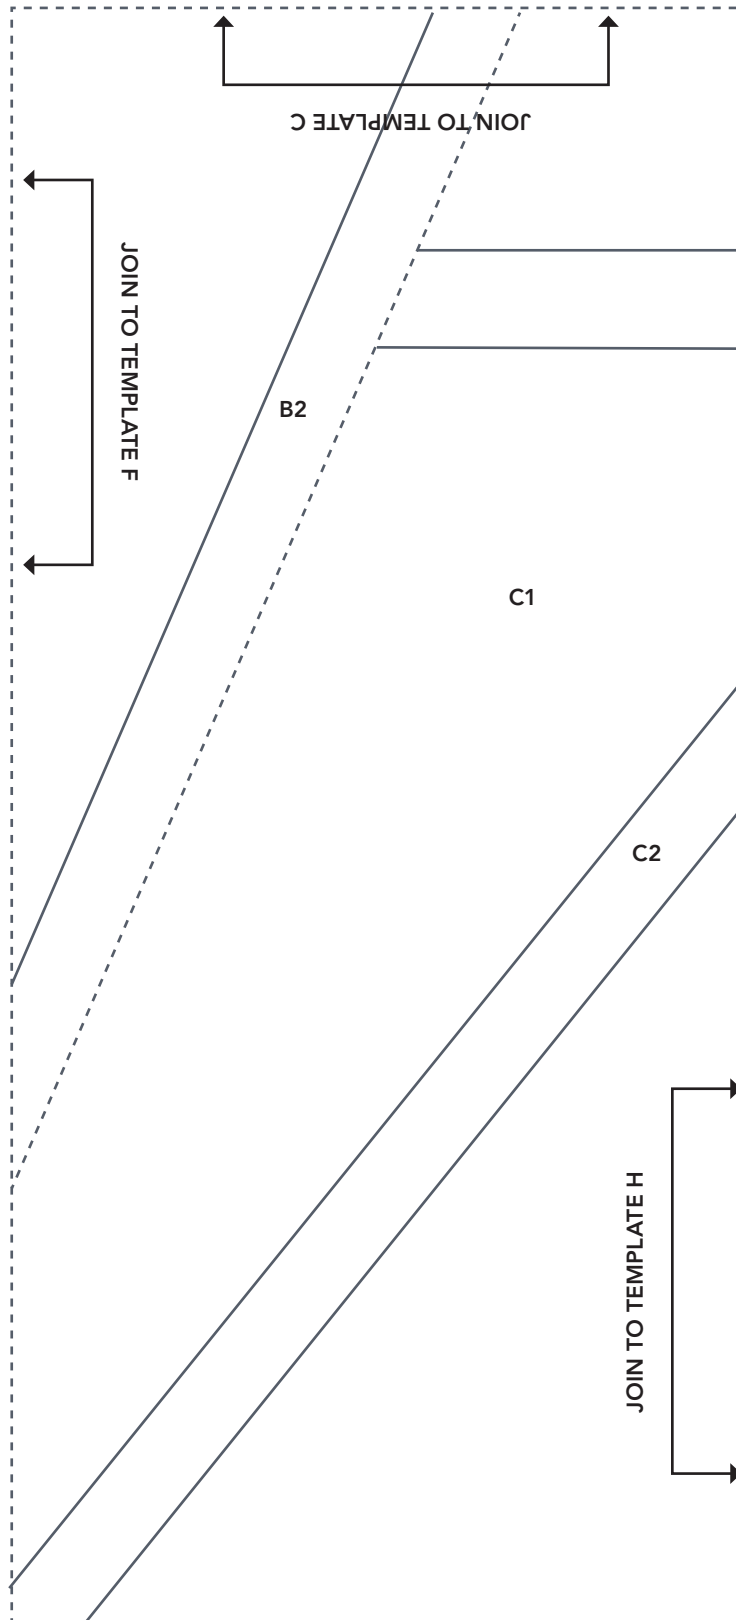

PRINT AT 100%
When printed at
the correct size, this
box will measure
1in square.

ART DECO SAMPLER
Large Sunrise Motif Template G

ACTUAL SIZE