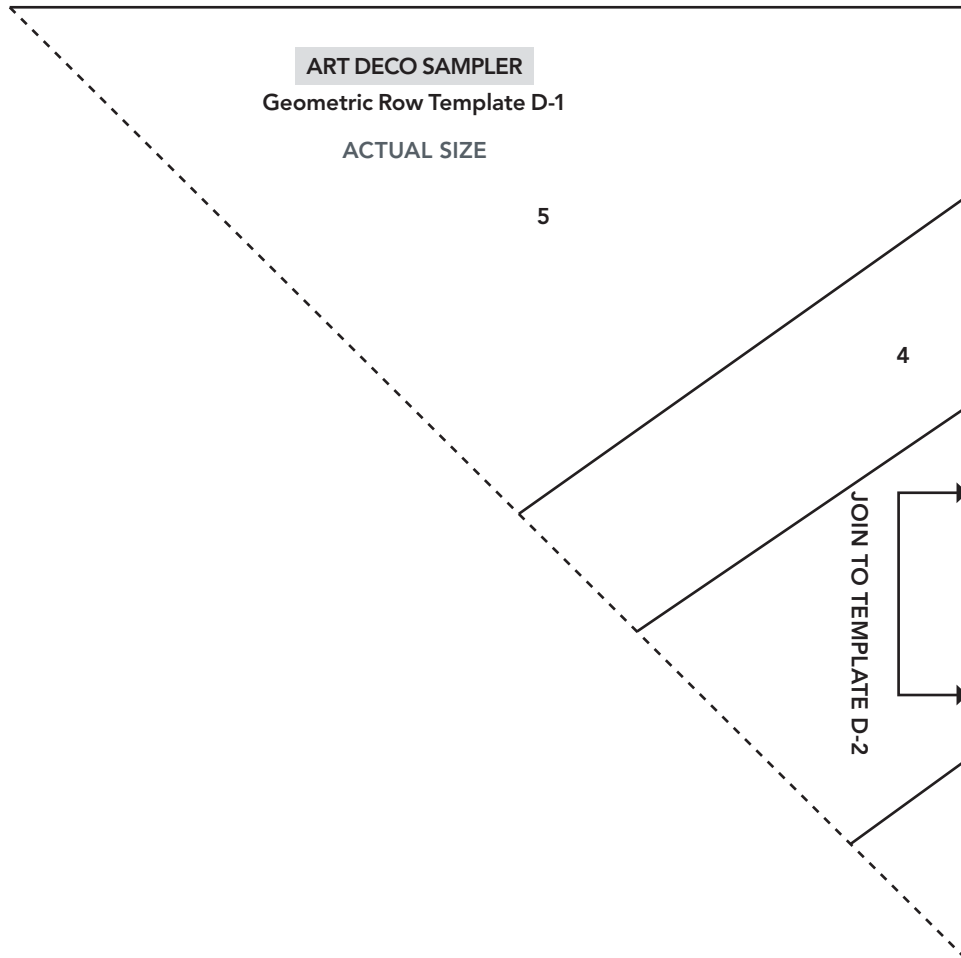

PRINT AT 100%
When printed at
the correct size, this
box will measure
1in square.

PRINT AT 100%

When printed at the correct size, this box will measure 1in square.

PRINT AT 100%
When printed at
the correct size, this
box will measure
1in square.

ART DECO SAMPLER

Inner Curve Template

ACTUAL SIZE

PRINT AT 100%
When printed at
the correct size, this
box will measure
1in square.

ART DECO SAMPLER
Outer Curve Template
ACTUAL SIZE

ART DECO SAMPLER
Small Sunrise Motif Template A
ACTUAL SIZE