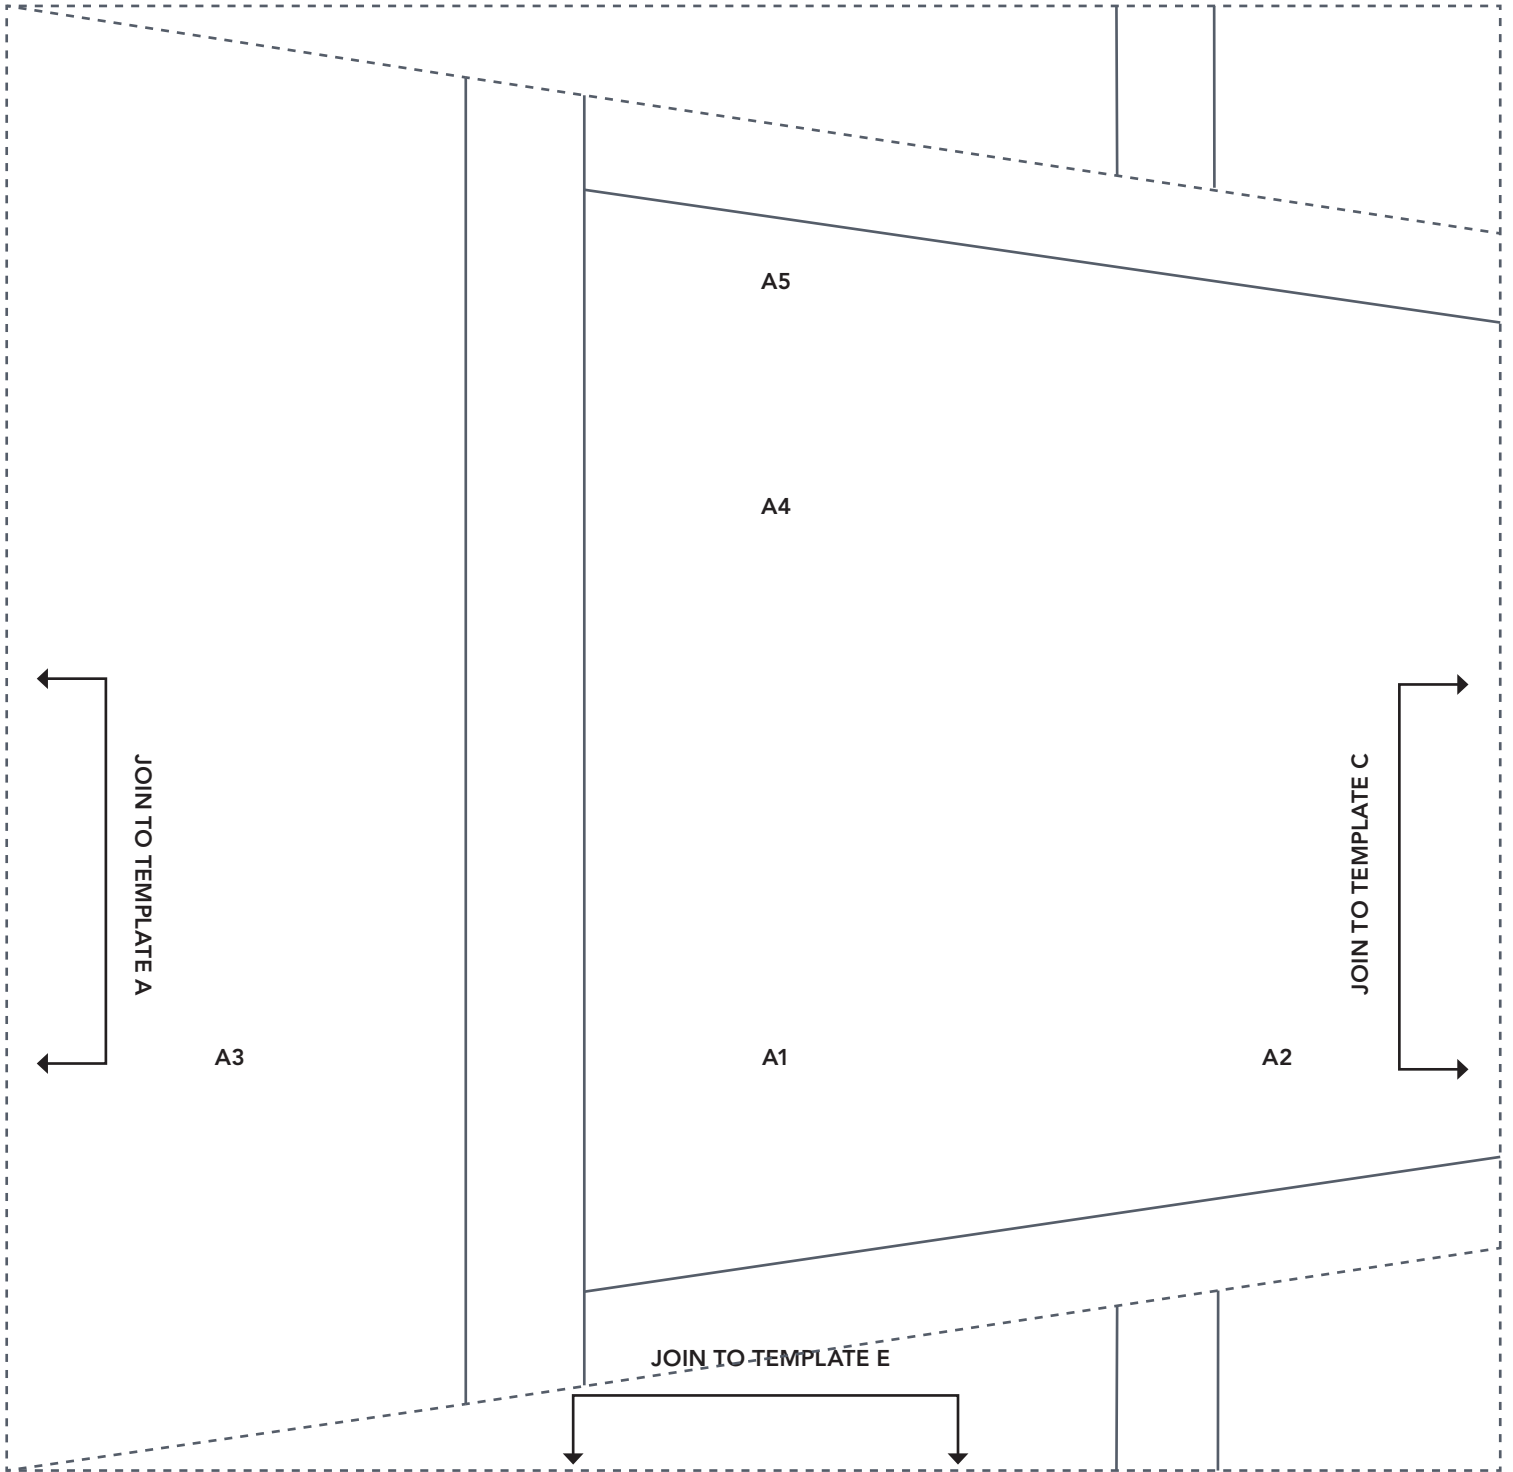

ART DECO SAMPLER
Small Sunrise Motif Template D
ACTUAL SIZE

PRINT AT 100%
When printed at
the correct size, this
box will measure
11in square.

ART DECO SAMPLER
Large Sunrise Motif Template A
ACTUAL SIZE

PRINT AT 100%
When printed at
the correct size, this
box will measure
1in square.

ART DECO SAMPLER
Large Sunrise Motif Template B

ACTUAL SIZE

PRINT AT 100%
When printed at
the correct size, this
box will measure
1in square.