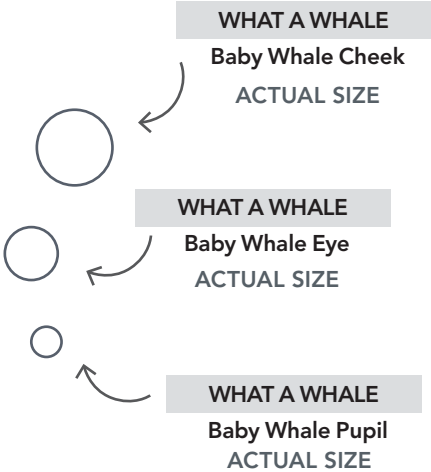

WHAT A WHALE
Mummy Whale Side
ACTUAL SIZE

PRINT AT 100%

When printed at the correct size, this box will measure 1in square.

WHAT A WHALE

Mummy Whale Pupil

ACTUAL SIZE

WHAT A WHALE

Mummy Whale Eye

ACTUAL SIZE

WHAT A WHALE

Mummy Whale Cheek

ACTUAL SIZE

BLUE WHALE

Mummy Whale Fin

ACTUAL SIZE

PRINT AT 100%
When printed at
the correct size, this
box will measure
1in square.

WHAT A WHALE
Baby Whale Side
ACTUAL SIZE

WHAT A WHALE
Baby Whale Fin
ACTUAL SIZE

WHAT A WHALE
Baby Whale Cheek
ACTUAL SIZE

WHAT A WHALE
Baby Whale Eye
ACTUAL SIZE

WHAT A WHALE
Baby Whale Pupil
ACTUAL SIZE